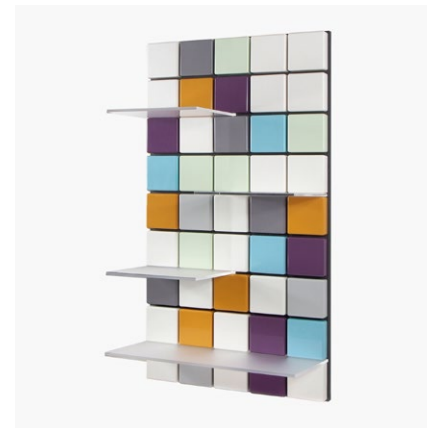

CONFETTI ORIGINALS

6 pre-made colour schemes to choose from

Selected by us, arranged by you.

Confetti Originals is a great way to add an eye-catching shelf décor to your space. The pre-selected color combinations let you choose between six different personalities that sure will catch anyone's attention.

C15