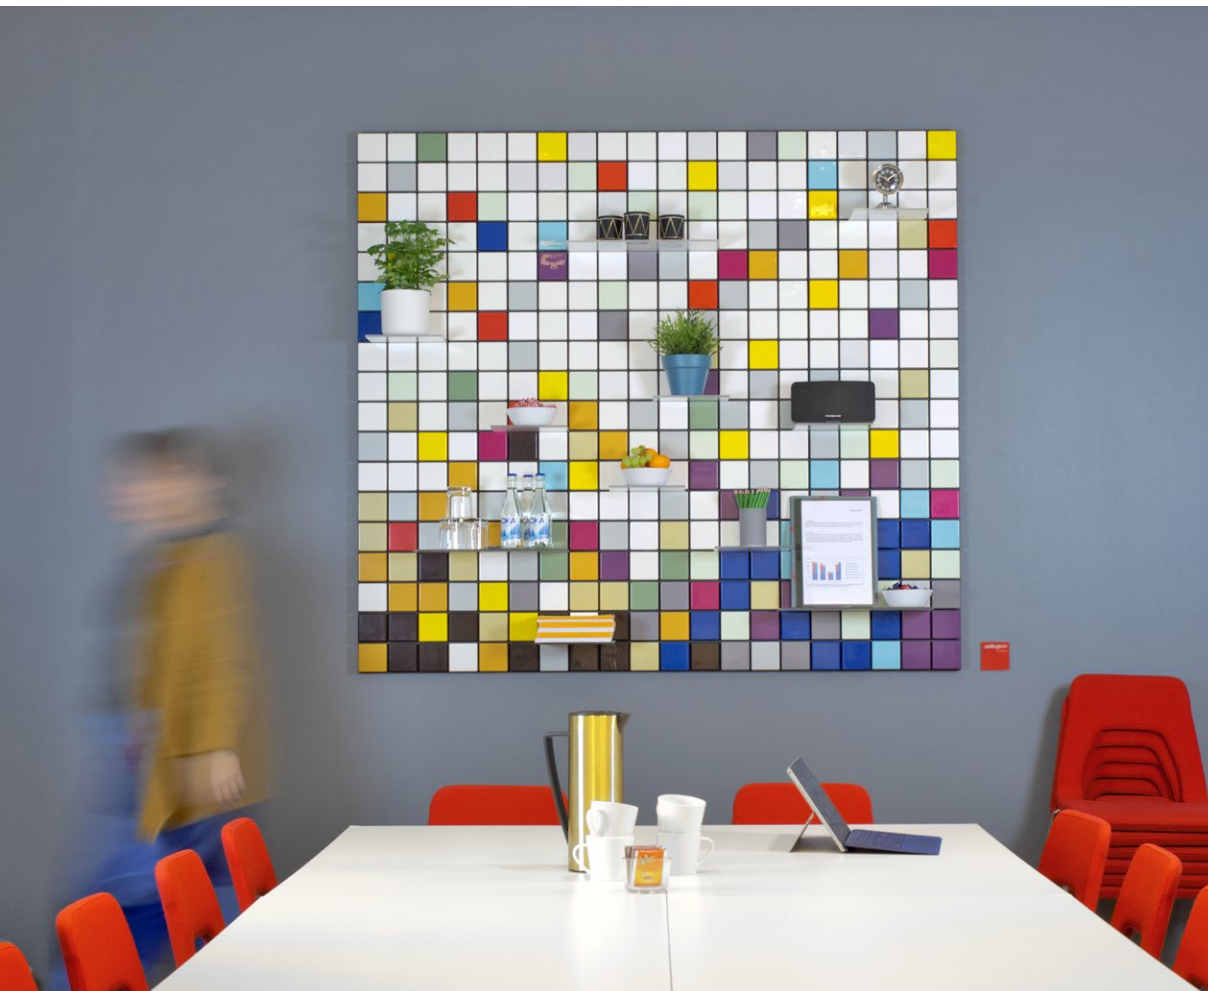

CONFETTI SHELF SYSTEM

The expressive modular shelf system with a colorful personality.

Not just another brick on the wall

Confetti consists of three parts:
back-plate, bricks and shelves that easily can be
composed in truly unique combinations.