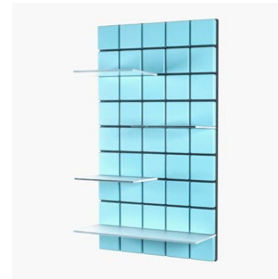

# CONFETTI MONOCHROME

*A confident splash of color*

Confetti is available in 14 monochromatic sets as well, each sets including 3 small shelves and 1 large shelf.

Signal White

Light Grey

Ivory

Colza Yellow

Sunflower