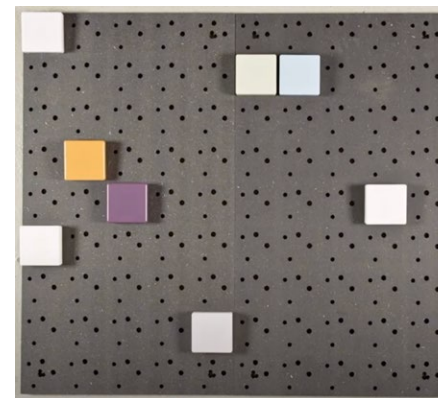

# HOW DOES CONFETTI WORKS

A Confetti modular shelf system kit is composed by the following parts:

COMPONENT	MATERIAL	SIZE
1 Back-plate	Dyed fiber board	77x43x1,2 cm
45 bricks	ABS plastic	8x8x2,2 cm
3 small shelves	Acrylic plastic	21x17,5x0,6 cm
1 large shelf	Acrylic plastic	43x17,5x0,6 cm

The coloured bricks are arranged and then pushed in to the back-plate. The panel is then hanged on the wall and the shelves are finally pushed in between the bricks.

*Highly customisable!*

Several panels can be combined to create a larger wall piece and it's possible to change the position on both bricks and shelves.