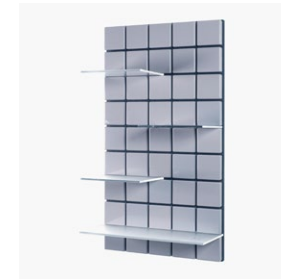

CONFETTI MONOCHROME

A confident splash of color

Confetti is available in 14 monochromatic sets as well, each sets including 3 small shelves and 1 large shelf.

Gull