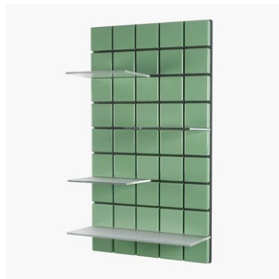

CONFETTI MONOCHROME

A confident splash of color

Confetti is available in 14 monochromatic sets as well, each sets including 3 small shelves and 1 large shelf.

Pale Green