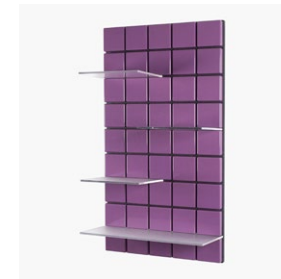

Sunset Purple