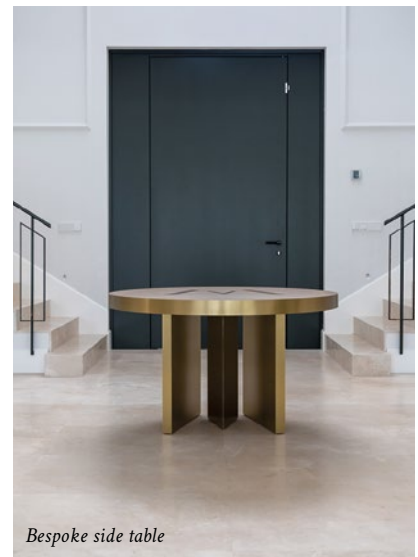

A BESPOKE DINING EXPERIENCE

Property Mail headed to Sierra Blanca for the launch of the renowned architect Miguel Tobal, newly designed Villa Wagner.

From the moment of arrival, the estate's balance of grandiose architectural elements and thoughtful, understated details were on full display—the interiors created by OMEO Design feature a stunning palette of beige, white and dark wooden hues, intricate stonework, perfectly balancing the soaring ceilings.

In the living room, the hero piece is a large wooden table with the carved letter W from the new furniture line at OMEO Design. OMEO creates made to measure furniture and designs for customers looking for tailor made high-end modern interior projects, whilst staying true to the original design and offering a service that makes the product unique.

Property Mail is here to keep every interior lover needs updated, hence we sat down with creative director Olivia O. to hear more.

“I knew from the start I wanted to infuse soul and enhance the beautiful area into Villa Wagner. Being located at Calle Wagner, the letter W became the signum of the house. We tailor-made both the entrance hall and dining table with brass W letters infused from the

table console. The dining table became such a statement piece for Villa Wagner, but, first and foremost, it needed to be functional and comfortable.

What I love is an innovative mix of materials such as wood and brass. These are both elegant and luxe while managing to be a little dark and edgy at the same time.