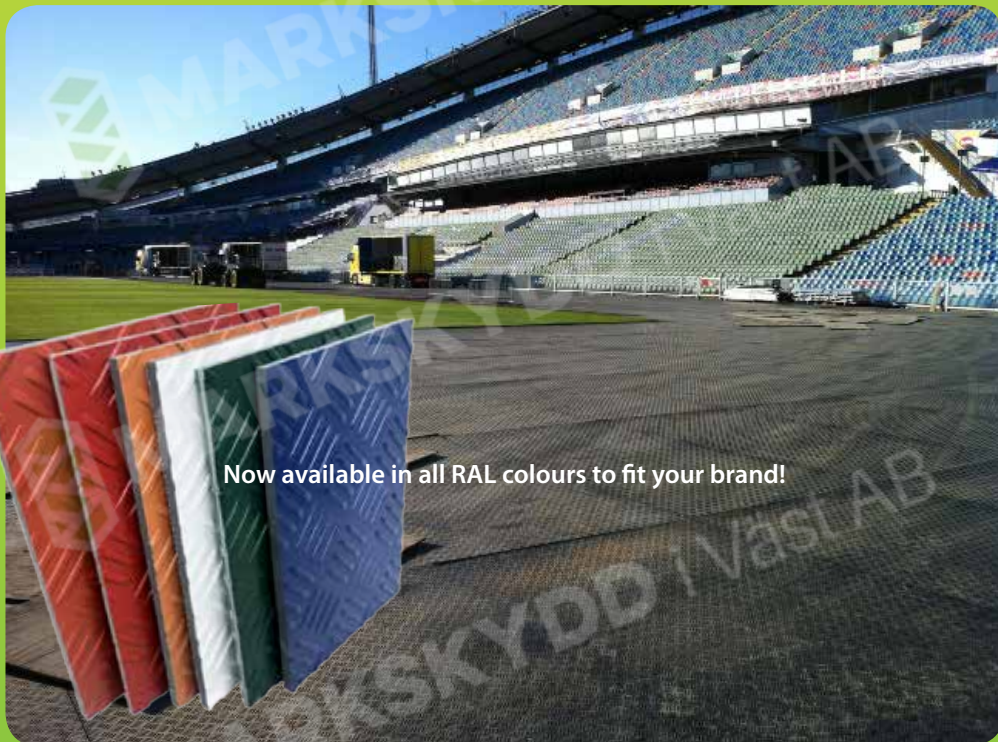

Surface protection for events

Eco-friendly & Cost effective surface protection for events & arenas.

Now available in all RAL colours to fit your brand!

Environmentally friendly plastic plates used as surfaces at arenas, fairs, festivals and events.
100% recycled but durable material that can be easily handled by hand.