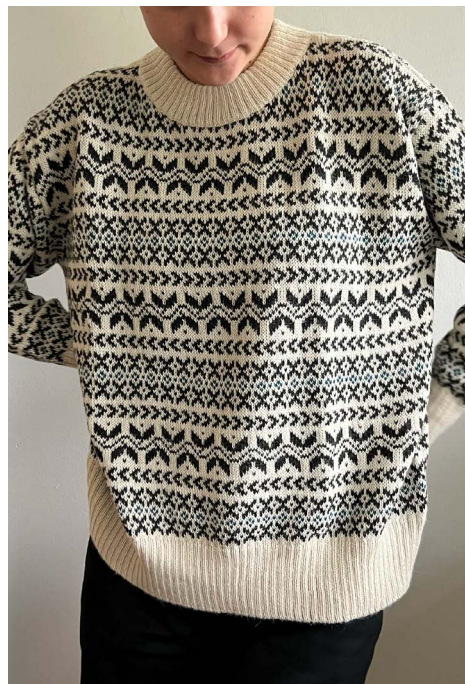

Sol vest / SOVE-ALP

alpaca 100%, sizes : S, M, L, XL

ivory, pebble, cocoa, dove, charcoal
rose, brickred, teal, darkgreen

Nao sweater / NOSW-ALP

alpaca 100%, sizes : S, M, L, XL

ivory/pebble, ivory/cocoa, ivory/dove
ivory/charcoal, ivory/brickred
ivory/teal, ivory/darkgreen