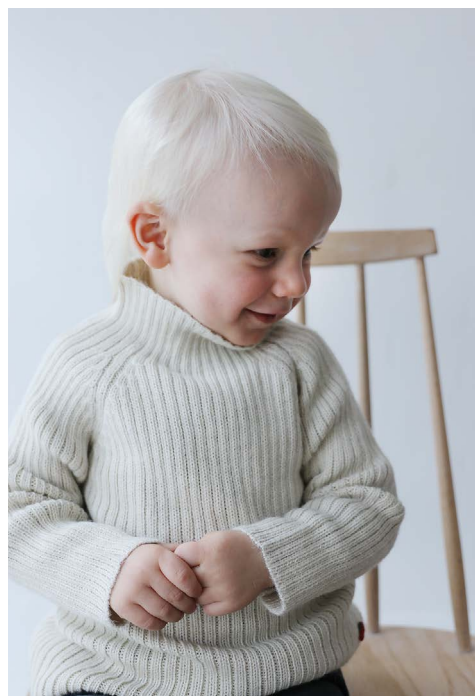

rib leggings / RIBL-ALP

alpaca 100%

sizes : 6m, 1-2Y, 3-4Y, 5-6Y, 7-8Y
9-10Y, 11-12Y

ivory, pebble, cocoa, dove, charcoal
rose, brickred, amber, teal, darkgreen

striped (ivory/cocoa, ivory/amber
ivory/rose, ivory/brickred
ivory/teal, ivory/darkgreen)