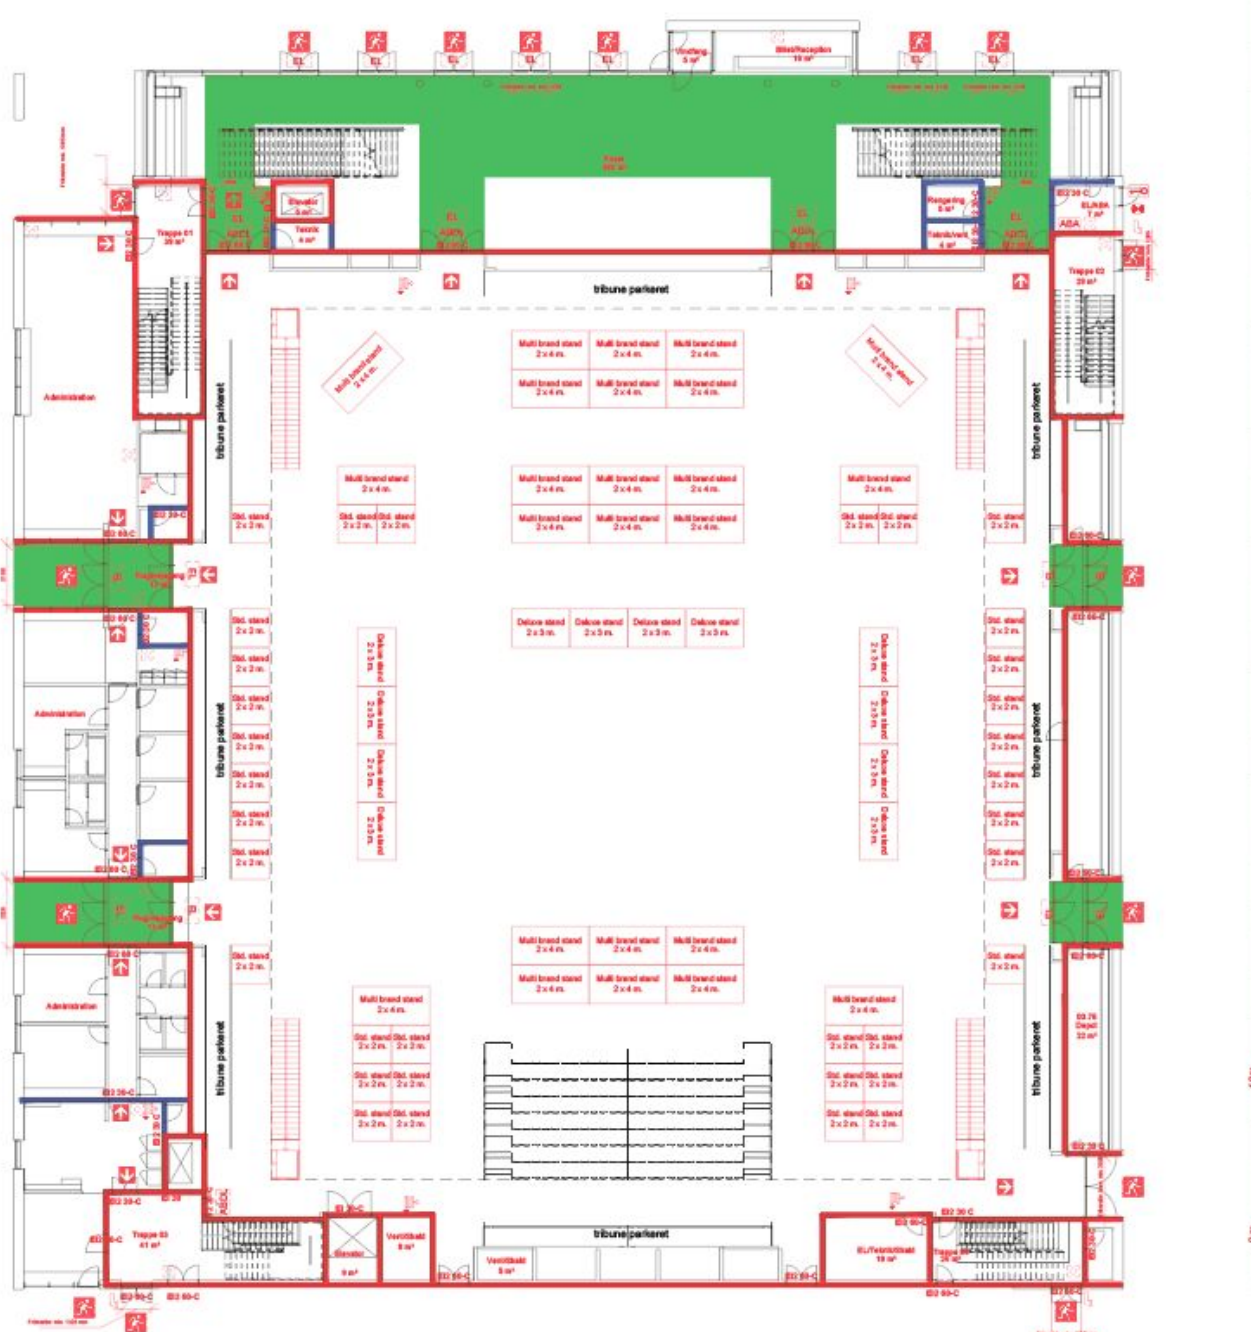

PLANTEGNING

Stempel

Navn _____

Dato _____

1. **SIGNATURFORKLARING (BRAND)**
2. : NØGLEBOKS
   - : BUNKBLITZ
   - : SLANGVINDE
   - : ABA CENTRAL
   - : FLUGTVEJ (envejs udgang)
   - : FLUGTVEJ (envejs flugtvej)
   - : FRHOLDT FLUGTVEJSBAREAL
   - : BRANDSEKTION, E160 A2-s1,d0
   - : BRANDCELLE E160
   - : AUTOMATISKBRANDRØBSLUKNING
   - : STIGBRØR
   - : ERSTATNINGSLUFT OVER DØR
   - : ALARMTRYK
   - : IKKE TILGANGELIGT FOR PUBLIKUM

Revision	Nr.	Dato	Beskrivelse	Tegnt. / Kontrol	Godkendt

K.B. Hallen A/S
Peter Bangs Vej 147
2000 Frederiksberg

K.B. HALLEN

Placering: Stuplan_00

Date: 08/0618
Scale: 1:250

KB_K01_H1_EST_N141