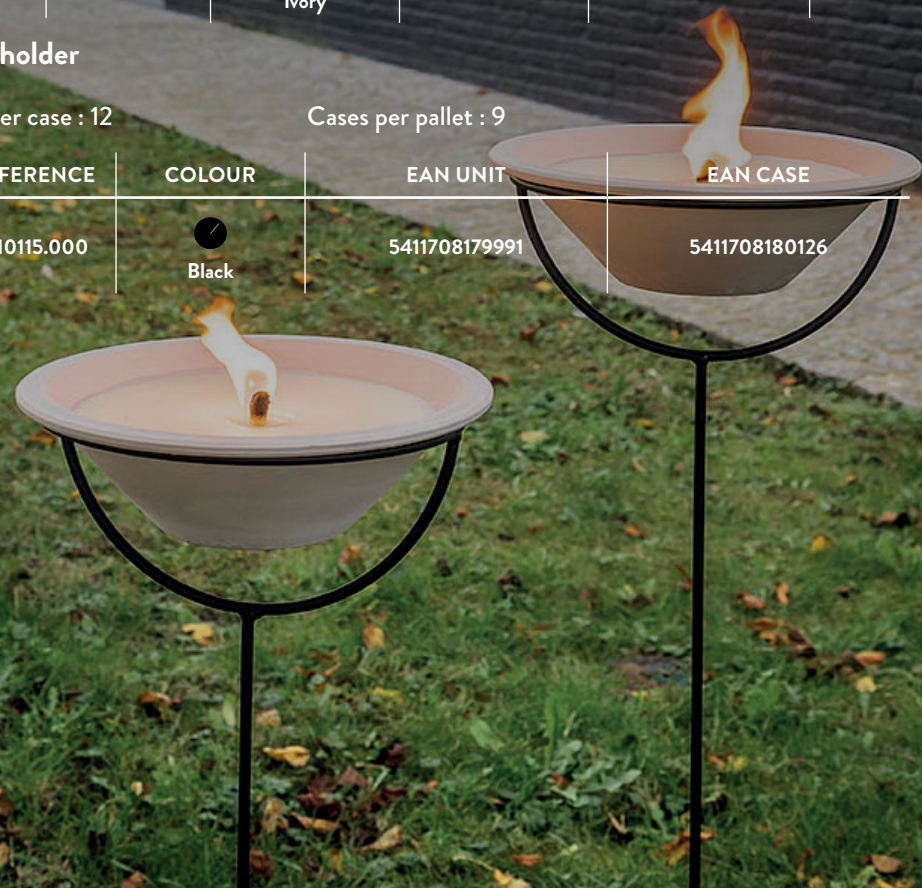

Garden candle holder

Units per case : 12

Cases per pallet : 9

REFERENCE	COLOUR	EAN UNIT	EAN CASE
1310115.000	 Black	5411708179991	5411708180126

Terracotta Dishes

Thanks to their special wick, these garden candles are perfect for outdoor use. A little wind or rain won't bother your activities as the flame will keep on burning. Leading your guest to a party or venue is another challenge you might face during the cold and gloomy days. Why not use our terracotta dishes as little lights to guide them through the darkness.