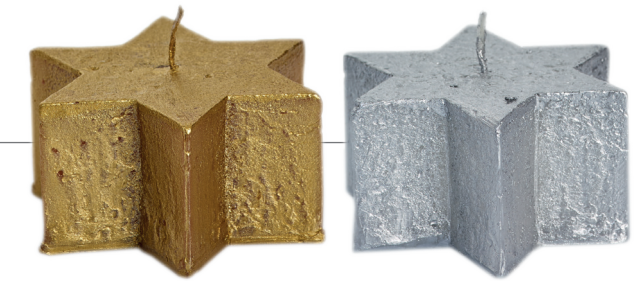

Christmas star candle

Units per case : 12

Cases per pallet : 200

Burning Time : ± 8 h

REFERENCE	COLOUR	FRAGRANCE	EAN UNIT	EAN CASE
0633501.077	Gold	Unscented	5411708153069	5411708153090
0633501.078	Silver	Unscented	5411708153076	5411708153106

Rustic cylinder candle 70/130 mm

Units per case : 8

Cases per pallet : 180

Burning Time : ± 60 h

REFERENCE	COLOUR	FRAGRANCE	EAN UNIT	EAN CASE
0633502.077	Gold	Unscented	5411708153120	5411708153151
0633502.078	Silver	Unscented	5411708153137	5411708153168

Unscented candle in glass Christmas

Units per case : 6

Cases per pallet : 280

Burning Time : ± 25 h

REFERENCE	COLOUR	FRAGRANCE	EAN UNIT	EAN CASE
0560400.001	White	Unscented	5411708169107	5411708169114
0560400.013	Red	Unscented	5411708169084	5411708169091

Christmas star candle

Ø 90mm/3.5" x H 40mm/1.6", ± 8 h