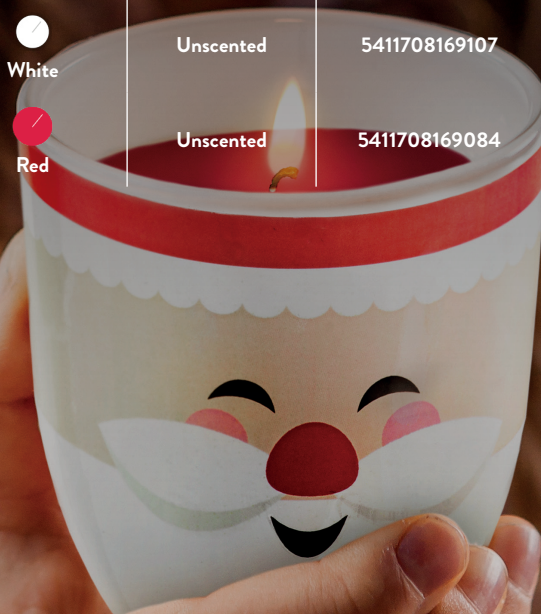

Christmas star candle

Units per case : 12

Cases per pallet : 200

Burning Time : ± 8 h

REFERENCE	COLOUR	FRAGRANCE	EAN UNIT	EAN CASE
0633501.077	Gold	Unscented	5411708153069	5411708153090
0633501.078	Silver	Unscented	5411708153076	5411708153106

Rustic cylinder candle 70/130 mm

Units per case : 8

Cases per pallet : 180

Burning Time : ± 60 h

REFERENCE	COLOUR	FRAGRANCE	EAN UNIT	EAN CASE
0633502.077	Gold	Unscented	5411708153120	5411708153151
0633502.078	Silver	Unscented	5411708153137	5411708153168

Unscented candle in glass Christmas

Units per case : 6

Cases per pallet : 280

Burning Time : ± 25 h

REFERENCE	COLOUR	FRAGRANCE	EAN UNIT	EAN CASE
0560400.001	White	Unscented	5411708169107	5411708169114
0560400.013	Red	Unscented	5411708169084	5411708169091

Christmas star candle

Ø 90mm/3.5" x H 40mm/1.6", ± 8 h