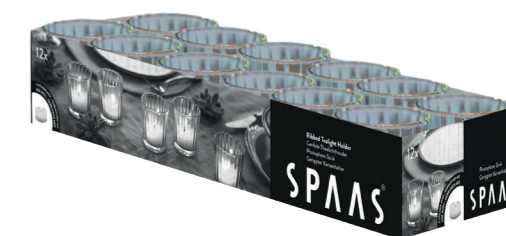

Reed diffuser 50ml
Ø 60mm/2.4" x H 200mm/7.9"

Maxi tealight holder tray x6
Ø 92mm/3.6" x H 37mm/1.5"

Ribbed glass tealight holder tray x12
Ø 57mm/2.2" x H 60mm/2.4"

 Transparent

Conical Royal Flame in terracotta dish