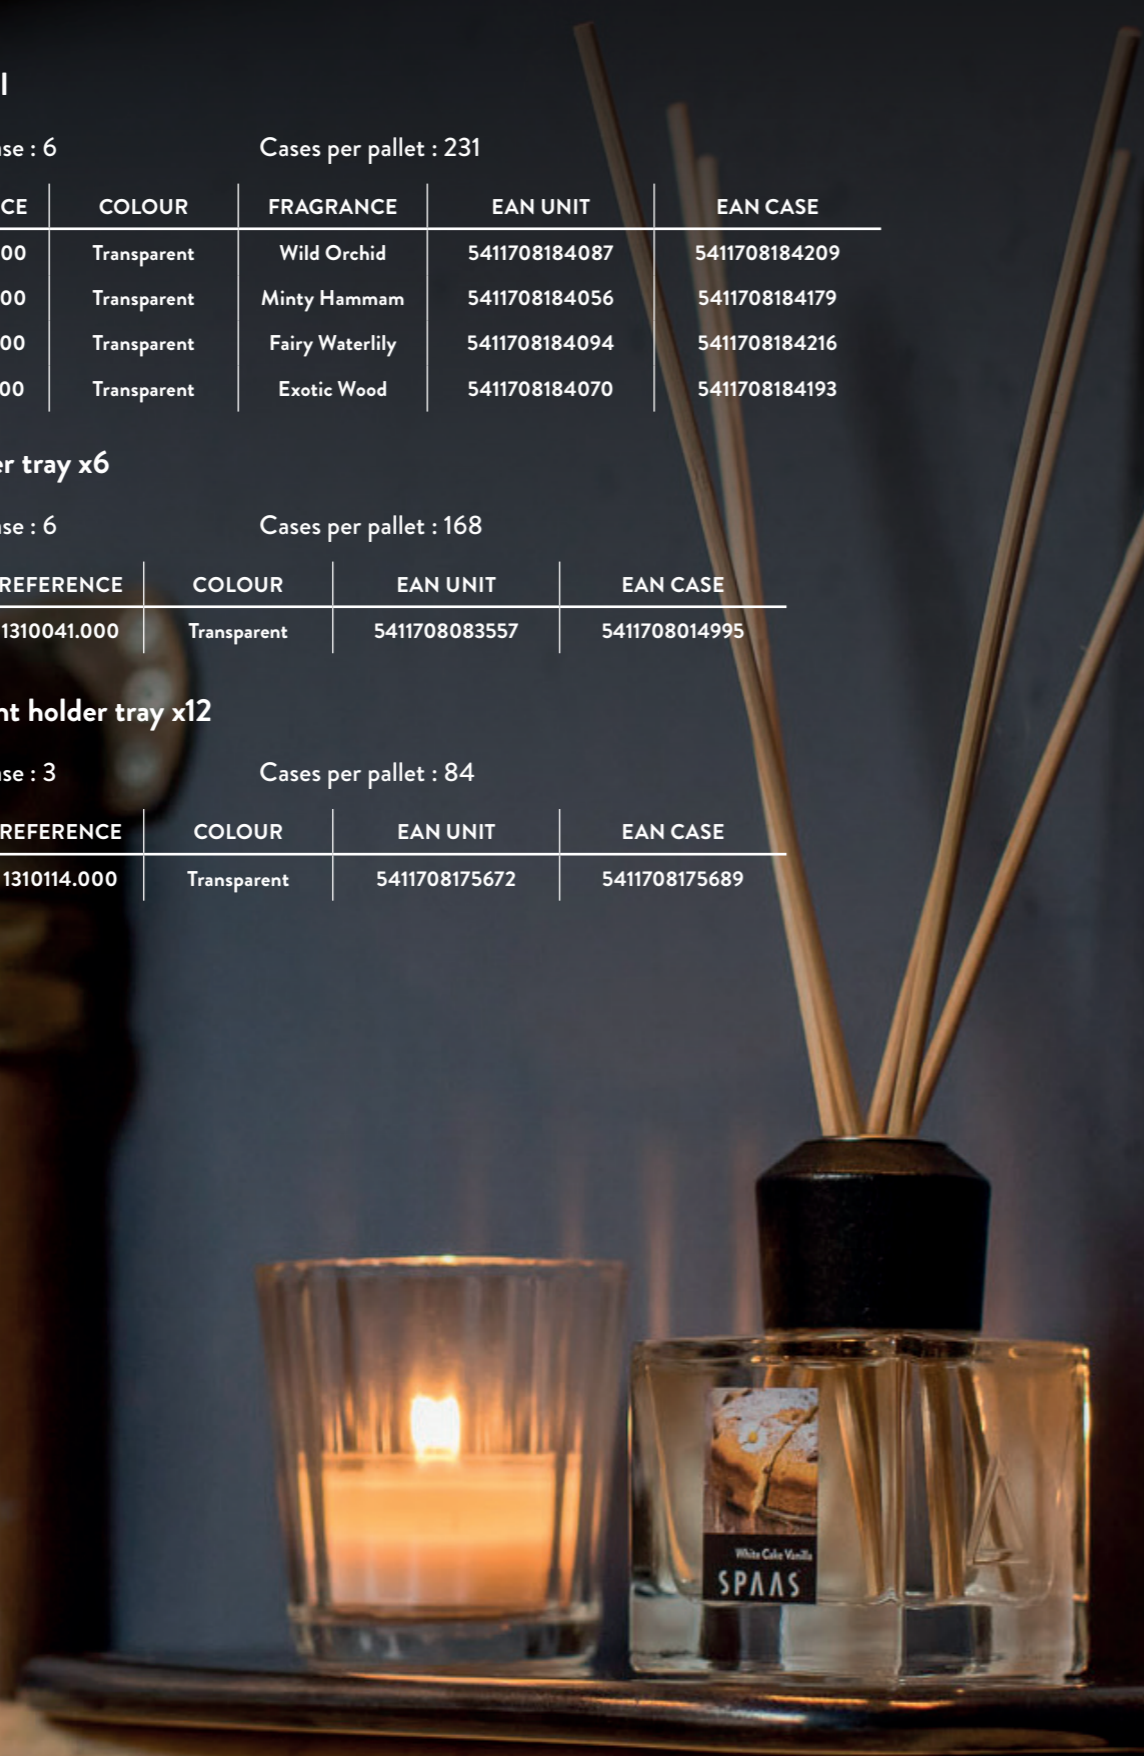

Reed diffuser 50ml

NEW!

Units per case : 6

Cases per pallet : 231

REFERENCE	COLOUR	FRAGRANCE	EAN UNIT	EAN CASE
1360138.000	Transparent	Wild Orchid	5411708184087	5411708184209
1360135.000	Transparent	Minty Hammam	5411708184056	5411708184179
1360139.000	Transparent	Fairy Waterlily	5411708184094	5411708184216
1360137.000	Transparent	Exotic Wood	5411708184070	5411708184193

Maxi tealight holder tray x6

Units per case : 6

Cases per pallet : 168

REFERENCE	COLOUR	EAN UNIT	EAN CASE
1310041.000	Transparent	5411708083557	5411708014995

Ribbed glass tealight holder tray x12

Units per case : 3

Cases per pallet : 84

REFERENCE	COLOUR	EAN UNIT	EAN CASE
1310114.000	Transparent	5411708175672	5411708175689