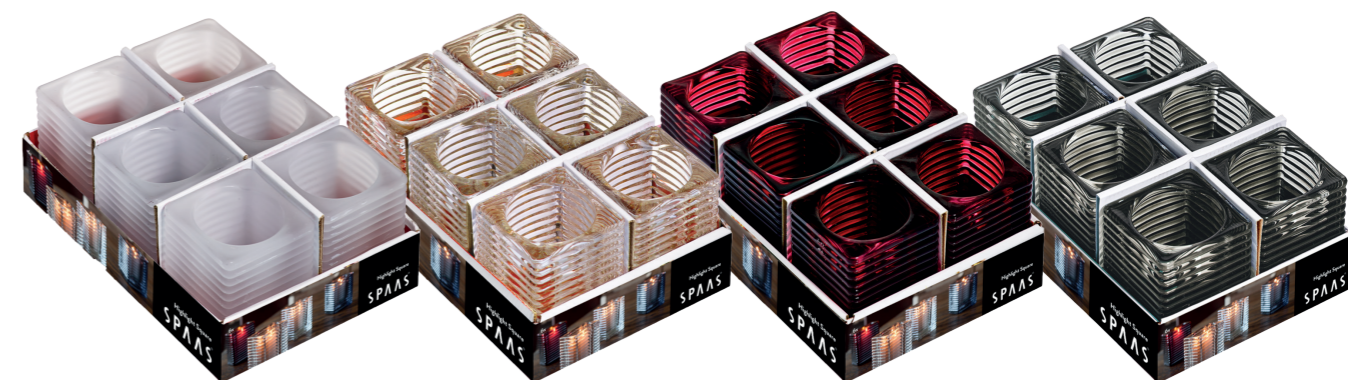

Highlight Avenue pack x6
 Ø 86mm/3.4" x H 98mm/3.9"

-  Transparent
-  Sandblasted
-  Red
-  Wine red
-  Anthracite

Highlight Square pack x6

Units per case : 2

Cases per pallet : 80

REFERENCE	COLOUR	EAN UNIT	EAN CASE
1310035.000	 Sandblasted	5411708025601	5411708025618
1310034.000	 Wine red	5411708025588	5411708025595
1310037.000	 Anthracite	5411708025649	5411708025656
1310047.000	 Transparent	5411708104894	5411708104900

Highlight Square pack x6
L 72mm/2.8" x W 72mm/2.8" x H 98mm/3.9"

-  Transparent
-  Sandblasted
-  Red
-  Wine red
-  Anthracite

Highlight Mosaic pack x6

Units per case : 6

Cases per pallet : 72

Burning Time : ± 24 h