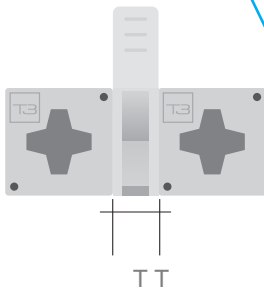

+ V \ I S L 1 V P U I

7 9 6 + < * ; * 6 + , ! DJ14 / DJ16 / DJ30

DJ14

DJ30

+ V \ I S L 1 V P U I ; * 6 + , ! DJ14 / DJ16 / DJ30

+1 (WWSPJH[PVUZ
 Allows for easy configuration of
 [<S[YHSP[L JV\U[LY HZ [OL
 KLZPNULK [V QVPU LHJO JVV
 ^P[OV\ [[OL JVZ[VM NL[[PUN
 ^VYR[VWZ

- VY HSS [LJOUPU XSP VFLZH SLSLHZL]PZ
 ZZZ QH[W [SR FRP
 LQIR#QH[W [SR FRP

NEXT-WAY

t3 Systems are a fully patented system and covered by a lifetime guarantee.