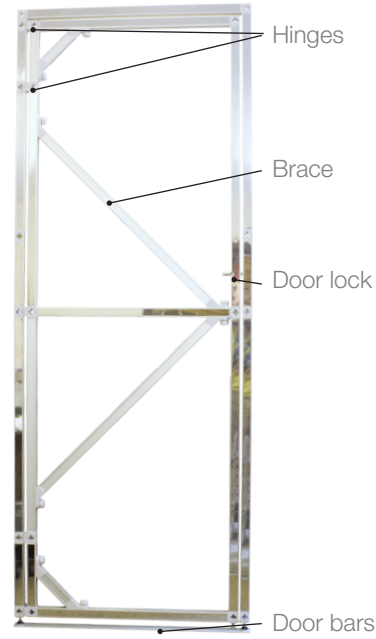

Doors

PRODUCT CODE: **SEE BELOW**

AFD
Airframe Doors

SIZE	HEIGHT	WEIGHT	PRODUCT CODE
Cupboard Door W490mm c/c	980mm c/c	5kg	AFDC0490
Cupboard Door W735mm c/c	980mm c/c	5.3kg	AFDC0735
Half Door W735mm c/c	-	5.5kg	AFDHF0735
Standard Door W735mm c/c	1960mm c/c	11kg	AFDSF0735
Curved Door (2940mm Ø c/c)	1960mm c/c	11kg	AFDSC

Supplied for fabric, please note this door only opens inward.

CHD
Channel Doors

SIZE	HEIGHT	WEIGHT	PRODUCT CODE
Half Door W735mm c/c	-	5.5kg	CHDHF0735
Standard Door W735mm c/c	1960mm c/c	11kg	CHDSF0735

DSB
Door bars complete with feet

SIZE	WEIGHT	PRODUCT CODE
Custom	-	DSBC
735mm c/c	673g	DSB0735
980mm c/c	923g	DSB0980

DSHM
Door Hinge Metal
Weight 51g

DSK
Door Key only
Weight 9g

DSL
Door Lock only
Weight 83g

For all technical or sales enquiries, please visit:
www.next-xpo.com
 info@next-xpo.com +32 (2) 384 83 02