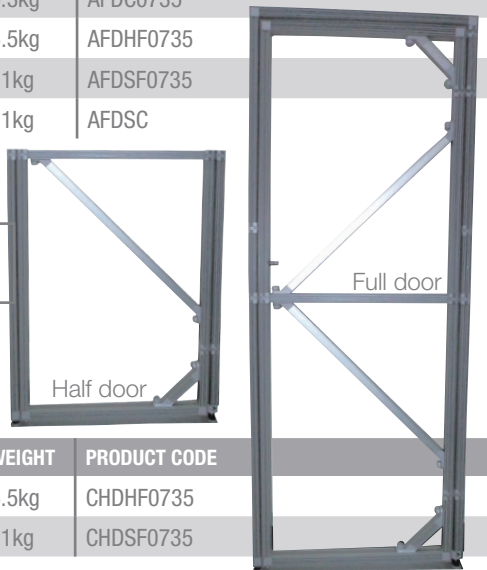

Doors

PRODUCT CODE: **SEE BELOW**

AFD
Airframe Doors

SIZE	HEIGHT	WEIGHT	PRODUCT CODE
Cupboard Door W490mm c/c	980mm c/c	5kg	AFDC0490
Cupboard Door W735mm c/c	980mm c/c	5.3kg	AFDC0735
Half Door W735mm c/c	-	5.5kg	AFDHF0735
Standard Door W735mm c/c	1960mm c/c	11kg	AFDSF0735
Curved Door (2940mm Ø c/c)	1960mm c/c	11kg	AFDSC

Supplied for fabric, please note this door only opens inward.

CHD
Channel Doors

SIZE	HEIGHT	WEIGHT	PRODUCT CODE
Half Door W735mm c/c	-	5.5kg	CHDHF0735
Standard Door W735mm c/c	1960mm c/c	11kg	CHDSF0735

DSB
Door bars complete with feet

SIZE	WEIGHT	PRODUCT CODE
Custom	-	DSBC
735mm c/c	673g	DSB0735
980mm c/c	923g	DSB0980

DSHM
Door Hinge Metal
Weight 51g

DSK
Door Key only
Weight 9g

DSL
Door Lock only
Weight 83g

For all technical or sales enquiries, please visit:
www.next-xpo.com
 info@next-xpo.com +32 (2) 384 83 02