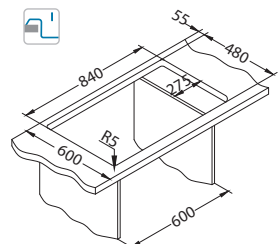

Accessories:

Chopping board
wooden
1133157

AllRound
1131412

Installation:

Cadit 50

Size: 1000 x 500 mm
Bowl dimensions: 475 x 425 x 198 mm

surface	code	type	waste	Ø35 mm	*packing
G11-arctic	1140594	reversible	3 1/2"	2x	carton 1 / 9
G81-concrete	1140595	reversible	3 1/2"	2x	carton 1 / 9
G22-terra	1140596	reversible	3 1/2"	2x	carton 1 / 9
G55-beige	1140597	reversible	3 1/2"	2x	carton 1 / 9
G91-carbon	1140598	reversible	3 1/2"	2x	carton 1 / 9