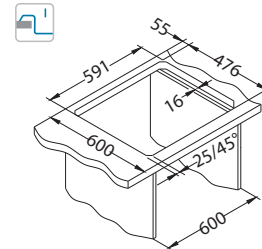

Installation: