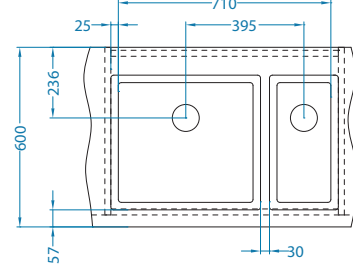

Quadrix bowl configurations [FS]

Cabinet width 800 mm

QUADRIX 10+20-FS

QUADRIX 10+30-FS

QUADRIX 10+40-FS

Waste kit
1130559

Waste kit Pop-Up
1092272

Cabinet width 900 mm