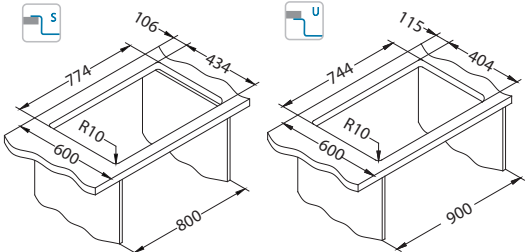

Installation*: