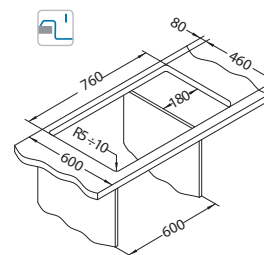

Installation*:

*U - installation into a cabinet with mask by means of 2 undermounting sets 1135533 (not enclosed).