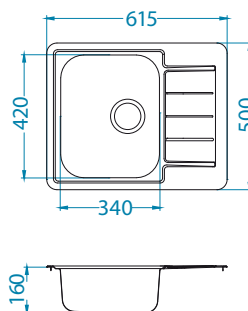

Size: 615 x 500 mm
 Bowl dimensions: 340 x 420 x 160 mm

Installation:

Accessories:

Chopping board safety glass 1063063
Strainer bowl stainless 1062602
Chopping board wooden 1064565
AllRound 1131412

* Packing: pieces in a carton / pieces on a pallet