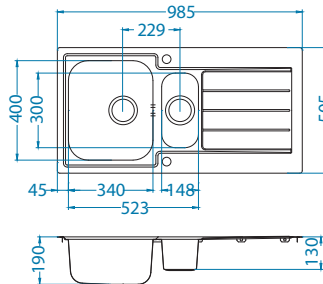

Line Maxim 10

Size: 985 x 505 mm
Bowl dimensions: 340 x 400 x 190 mm
148 x 300 x 130 mm

Accessories:

Chopping board safety glass 1063063
Strainer bowl stainless 1062602
Chopping board wooden 1064565
AllRound 1131412

surface	code	type	waste	Ø35 mm	*packing
SAT	1085952	reversible	3 1/2"	2x	carton 1 / 10

SAT - satin

Installation*:

* F - installation needs specific treatment of worktop cut-out according to sink enclosed instructions

Line Maxim 20

Size: 865 x 505 mm
Bowl dimensions: 340 x 400 x 190 mm

Accessories:

Chopping board safety glass 1063063
Strainer bowl stainless 1062602
Chopping board wooden 1064565
AllRound 1131412

surface	code	type	waste	Ø35 mm	*packing
SAT	1085954	reversible	3 1/2"	2x	carton 1 / 12

SAT - satin

Installation*:

* F - installation needs specific treatment of worktop cut-out according to sink enclosed instructions

Line Maxim 50

Size: 620 x 505 mm
Bowl dimensions: 340 x 400 x 190 mm
148 x 300 x 130 mm

Accessories:

Chopping board safety glass 1063063
Strainer bowl stainless 1062602
Chopping board wooden 1064565
AllRound 1131412

surface	code	type	waste	Ø35 mm	*packing
SAT	1085957	reversible	3 1/2"	2x	carton 1 / 14

SAT - satin

Installation*:

* F - installation needs specific treatment of worktop cut-out according to sink enclosed instructions