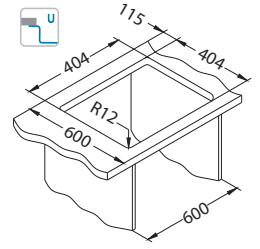

Installation*:

* F - installation needs specific treatment of worktop cut-out according to sink enclosed instructions.
* U - installation by means of undermounting set 1119093 (not enclosed).