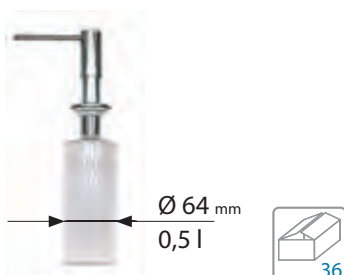

Detergent dispenser - PEAR

code	structure color
1136559	CHR
1136560	SAT