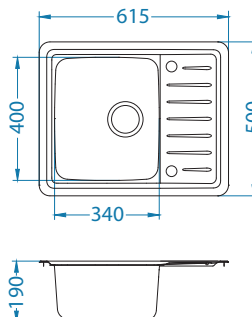

Galeo 10

Size: 615 x 500 mm
Bowl dimensions: 340 x 400 x 190 mm

surface	code	type	waste	Ø35 mm	*packing
SAT	1128552	reversible	3 1/2"	2x	carton 1 / 14

SAT - satin

Installation:

Accessories:

Galeo 20

Size: 790 x 500 mm
Bowl dimensions: 400 x 400 x 190 mm

surface	code	type	waste	Ø35 mm	*packing
SAT	1128553	reversible	3 1/2"	2x	carton 1 / 12

SAT - satin

Installation:

Accessories:

Galeo 30

Size: 860 x 500 mm
Bowl dimensions: 480 x 400 x 190 mm

surface	code	type	waste	Ø35 mm	*packing
SAT	1128554	reversible	3 1/2"	2x	carton 1 / 12

SAT - satin

Installation:

Accessories: