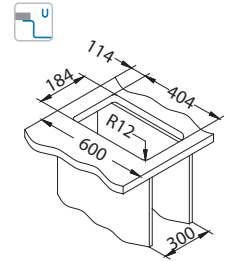

Installation*:

* F - installation needs specific treatment of worktop cut-out according to sink enclosed instructions.
* U - installation by means of undermounting set 1119093 (not enclosed).