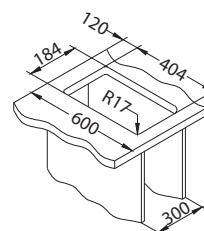

Installation*: