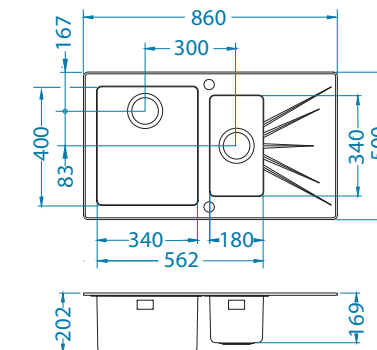

SAT - satin

* RAL/Graphics on request with min. resolution 250 dpi

Size: 860 x 500 mm
Bowl dimensions: 340 x 400 x 195 mm
180 x 340 x 160 mm

Installation:

Accessories:

Strainer bowl stainless 1119835

Chopping board safety glass 1084835 - black