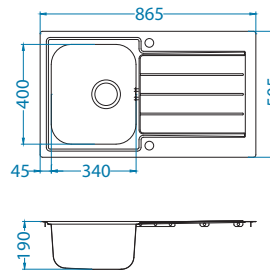

Line Maxim 10

Size: 985 x 505 mm
Bowl dimensions: 340 x 400 x 190 mm
148 x 300 x 130 mm

Accessories:

Chopping board safety glass 1063063
Strainer bowl stainless 1062602
Chopping board wooden 1064565
AllRound 1131412

surface	code	type	waste	Ø35 mm	*packing
SAT	1085952	reversible	3 1/2"	2x	carton 1 / 10

SAT - satin

Installation*:

* F - installation needs specific treatment of worktop cut-out according to sink enclosed instructions

Line Maxim 20

Size: 865 x 505 mm
Bowl dimensions: 340 x 400 x 190 mm

Accessories:

Chopping board safety glass 1063063
Strainer bowl stainless 1062602
Chopping board wooden 1064565
AllRound 1131412

surface	code	type	waste	Ø35 mm	*packing
SAT	1085954	reversible	3 1/2"	2x	carton 1 / 12

SAT - satin

Installation*:

* F - installation needs specific treatment of worktop cut-out according to sink enclosed instructions

Line Maxim 50

Size: 620 x 505 mm
Bowl dimensions: 340 x 400 x 190 mm
148 x 300 x 130 mm

Accessories:

Chopping board safety glass 1063063
Strainer bowl stainless 1062602
Chopping board wooden 1064565
AllRound 1131412

surface	code	type	waste	Ø35 mm	*packing
SAT	1085957	reversible	3 1/2"	2x	carton 1 / 14

SAT - satin

Installation*:

* F - installation needs specific treatment of worktop cut-out according to sink enclosed instructions