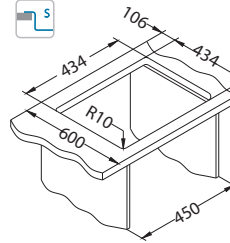

Installation*:

* F - installation needs specific treatment of worktop cut-out according to sink enclosed instructions.

* U - installation by means of undermounting set 1119093 (not enclosed).