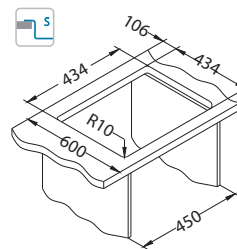

Installation*:

* F - installation needs specific treatment of worktop cut-out according to sink enclosed instructions.
* U - installation by means of undermounting set 1119093 (not enclosed).