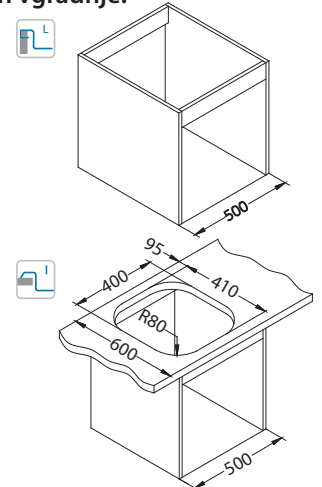

Classic Pro 70

1130551

Size: 1000 x 600 mm
Bowl dimensions: 340 x 400 x 190 mm

surface	code	type	waste	ø35 mm	*packing
SAT	1130471	reversible	3 1/2"	/	carton 1 / 8

SAT - satin

Način vgradnje:

Accessories:

Chopping board wooden 1016018
Strainer basket CHR 1109414
Strainer bowl stainless 1062602
AllRound 1131412