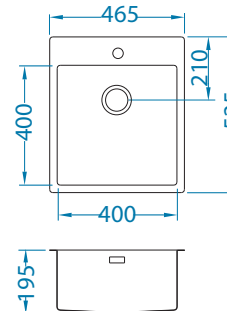

Pure 10

1148858

Size: 405 x 525 mm
Bowl dimensions: 340 x 400 x 195 mm

Accessories:

Strainer bowl
stainless
1119835

Chopping board
wooden
1080029

Chopping board
safety glass
1084835 - black

ALVEUS TriTop 340
1084327

surface	code	type	waste	Ø35 mm	*packing
KMB	1149507	single	3 1/2"	1x	carton 1 / 14

KMB - satin bowl, brushed surface

Installation*:

* F - installation needs specific treatment of worktop cut-out according to sink enclosed instructions

Pure 20

1148858

Size: 465 x 525 mm
Bowl dimensions: 400 x 400 x 195 mm

Accessories:

Strainer bowl
stainless
1119835

Chopping board
wooden
1080029

Chopping board
safety glass
1084835 - black

ALVEUS TriTop 400
1084325

surface	code	type	waste	Ø35 mm	*packing
KMB	1149510	single	3 1/2"	1x	carton 1 / 14

KMB - satin bowl, brushed surface

Installation*:

* F - installation needs specific treatment of worktop cut-out according to sink enclosed instructions

Pure 30

1148858

Size: 515 x 525 mm
Bowl dimensions: 450 x 400 x 195 mm

Accessories:

Strainer bowl
stainless
1119835

Chopping board
wooden
1080029

Chopping board
safety glass
1084835 - black

ALVEUS TriTop 400
1084325

surface	code	type	waste	Ø35 mm	*packing
KMB	1149513	single	3 1/2"	1x	carton 1 / 14

KMB - satin bowl, brushed surface

Installation*:

* F - installation needs specific treatment of worktop cut-out according to sink enclosed instructions