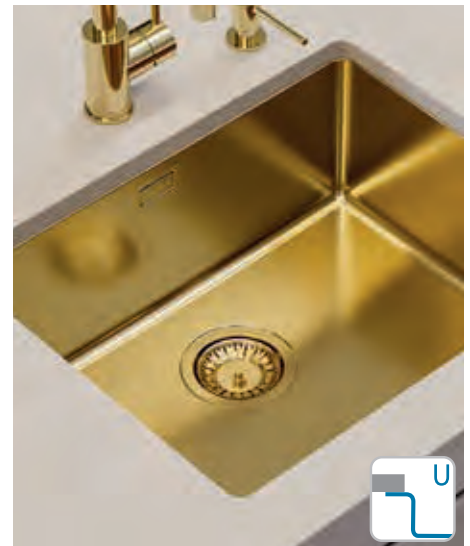

Installation: