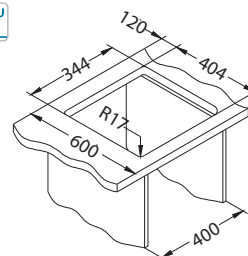

Installation: