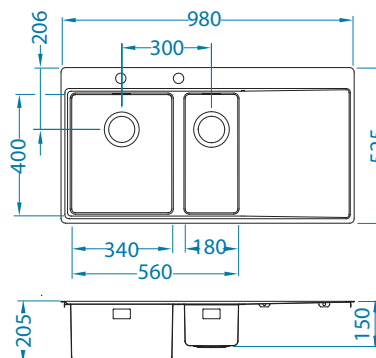

KMB - satin bowl, brushed surface

Installation*:

* F - installation needs specific treatment of worktop cut-out according to sink enclosed instructions

Pure Up 60

Until the stock lasts!

left

1123353

Size: 980 x 525 mm
Bowl dimensions: 340 x 400 x 205 mm
180 x 400 x 150 mm

KMB - satin bowl, brushed surface

Installation*:

* F - installation needs specific treatment of worktop cut-out according to sink enclosed instructions

Pure Up 70

Until the stock lasts!

ALVEUS

1123351

Size: 565 x 525 mm
Bowl dimensions: 500 x 400 x 195 mm