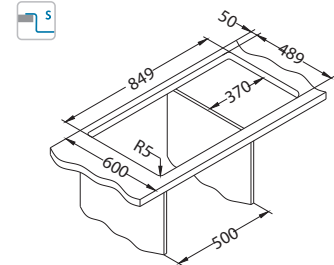

Installation*:

* F - installation needs specific treatment of worktop cut-out according to sink enclosed instructions