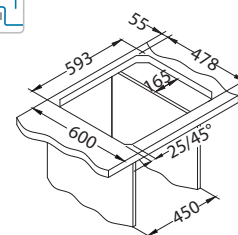

Installation: