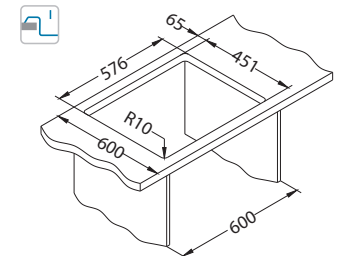

Installation: