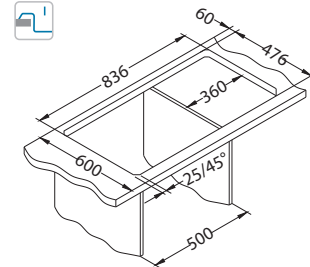

Installation: