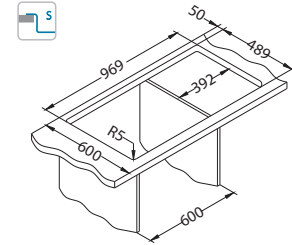

Installation*:

* F - installation needs specific treatment of worktop cut-out according to sink enclosed instructions