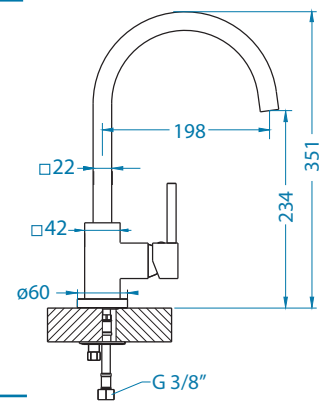

Romi - P

surface	code
CHR	1132176

Cleo - PS

surface	code
CHR	1088775
CHR	1088774

Lago

surface	code
CHR	1088773

Laguna

surface	code
CHR	1134826

Lyra - S

surface	code
CHR	1132184

* Packing: pieces in a carton