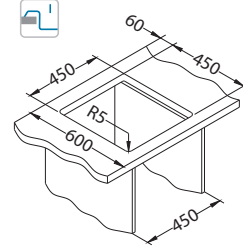

Installation: