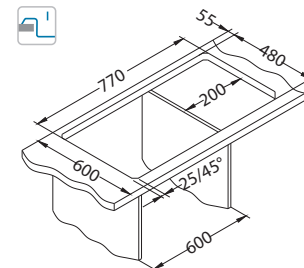

Installation: