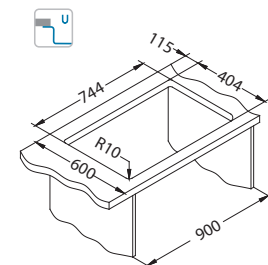

* F - installation needs specific treatment of worktop cut-out according to sink enclosed instructions.
* U - installation by means of undermounting set 1119093 (not enclosed).