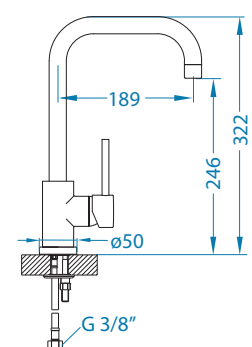

surface	code
black mat	1136515
CHR	1134856