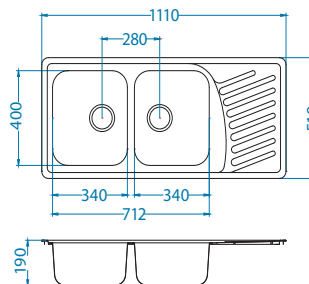

Elegant 40

1130555

Size: 810 x 510 mm
Bowl dimensions: 340 x 400 x 190 mm
340 x 400 x 190 mm

Accessories:

Chopping board wooden 1016018
Strainer basket CHR 1109414
Strainer bowl stainless 1062602
AllRound 1131412

surface	code	type	waste	Ø35 mm	*packing
SAT	1009383	reversible	3 1/2"	/	sleeve 0 / 30

SAT - satin

Installation:

Elegant 70

1130555

Size: 1110 x 510 mm
Bowl dimensions: 340 x 400 x 190 mm
340 x 400 x 190 mm

Accessories:

Chopping board wooden 1016018
Strainer basket CHR 1109414
Strainer bowl stainless 1062602
AllRound 1131412

surface	code	type	waste	Ø35 mm	*packing
SAT	*1009386	reversible	3 1/2"	/	sleeve 0 / 30

SAT - satin

*Available until stocks last!

Installation:

Elegant 110

1130555

Size: 810 x 510 mm
Bowl dimensions: 340 x 400 x 190 mm
148 x 300 x 130 mm

Accessories:

Chopping board wooden 1016018
Strainer basket CHR 1109414
Strainer bowl stainless 1062602
AllRound 1131412

surface	code	type	waste	Ø35 mm	*packing
SAT	1009247	reversible	3 1/2"	/	sleeve 0 / 30

SAT - satin

Installation: