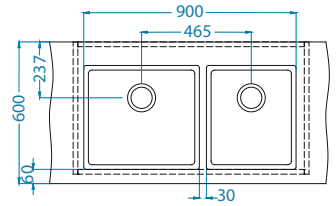

KOMBINO 40 + KOMBINO 20