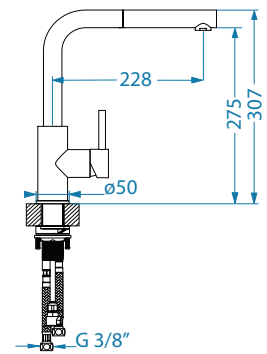

surface	code

white mat	1136506

black mat	1136505