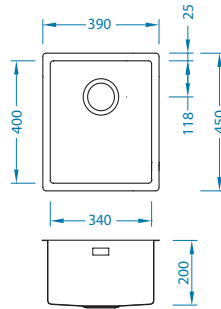

Accessories:

Waste kit
1130551

Waste kit
Pop-Up
1127251

Undermounting
set
1119093

Strainer bowl
stainless
1119835

surface	code	type	waste	Ø35 mm	*packing
BRS	1102603	single	3 1/2"	/	carton 1 / 14

BRS - brushed