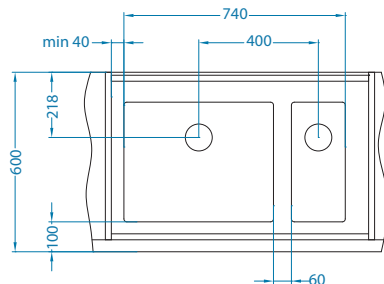

Waste kit Pop-Up
1092272

Cabinet width 900 mm

QUADRIX 20+20-U

QUADRIX 10+40-U

QUADRIX 10+50-U

Kombino

Combine two, three or more Kombino undermount bowls and create your dream kitchen station. You may choose from six different spacious bowls made of high quality stainless steel. Depth and radius R15 of the bowls will give your kitchen a high-end look at the reasonable price. Models Kombino 20, 30, 40 and 50 can be installed also as flush mount (F) or flat mount (S); flat mount allowing installation into any of countertop.