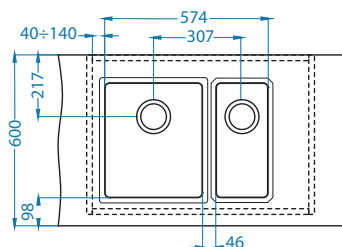

Monarch Kombino bowl configurations

Cabinet width 800 mm

KOMBINO 20 + KOMBINO 10