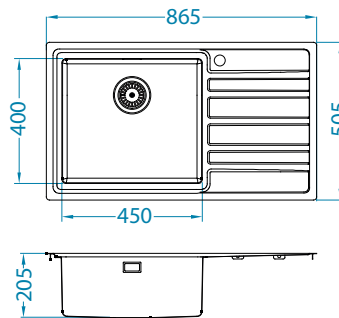

Installation*:

* F - installation needs specific treatment of worktop cut-out according to sink enclosed instructions

Rando 30

left

Size: 790 x 500 mm
Bowl dimensions: 400 x 400 x 205 mm

Accessories:

Strainer bowl stainless 1119835