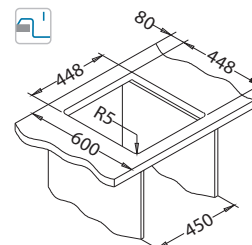

Installation: