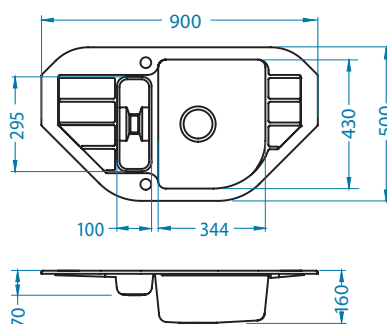

Installation:

Niagara 60

Size: 900 x 500 mm
Bowl dimensions: 344 x 430 x 160 mm
100 x 295 x 70 mm

surface	code	type	waste	ø35 mm	*packing
G11-arctic	1100889	corner	3 1/2"	2x	carton 1 / 9
G55-beige	1090939	corner	3 1/2"	2x	carton 1 / 9
G91-carbon	1090940	corner	3 1/2"	2x	carton 1 / 9