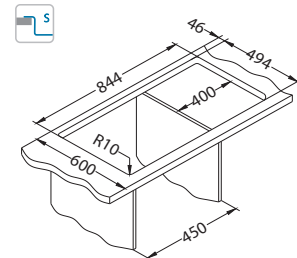

BRS - brushed

Size: 790 x 510 mm
Bowl dimensions: 740 x 400 x 200 mm

Installation*:

* F - installation needs specific treatment of worktop cut-out according to sink enclosed instructions.

Accessories:

ALVEUS TriTop 400
1084325

BRS - brushed

Size: 860 x 510 mm
Bowl dimensions: 400 x 400 x 200 mm

Installation*:

* F - installation needs specific treatment of worktop cut-out according to sink enclosed instructions.

Accessories:

ALVEUS TriTop 400
1084325