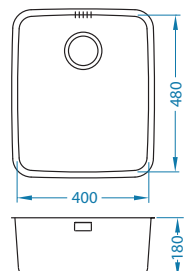

SAT - satin

Size: 429 x 511 mm
Bowl dimensions: 400 x 480 x 180 mm

Accessories:

Waste 1130534	Waste Pop-Up 1127247	Waste kit 1130551	Waste kit Pop-Up 1127251	Chopping board wooden 1016019	Detergent dispenser - PEAR 1136559 - CHR	AllRound 1131412