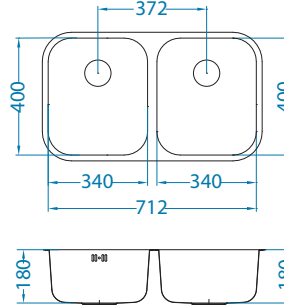

Duo 30

ALVEUS

1127257

surface	code	type	waste	Ø35 mm	*packing
SAT	1036849	double	3 1/2"	/	carton 1 / 17

SAT - satin

Size: 752 x 440 mm
Bowl dimensions: 340 x 400 x 180 mm
340 x 400 x 180 mm

Installation:

Accessories:

Chopping board
wooden
1016018

Strainer basket
CHR
1109414

Duo 70

surface	code	type	waste	Ø35 mm	*packing
SAT	1039363	reversible	3 1/2"	/	carton 1 / 17

SAT - satin

1127257

Size: 560 x 440 mm
Bowl dimensions: 340 x 400 x 180 mm
148 x 300 x 120 mm

Installation:

Accessories:

Chopping board
wooden
1016018

Strainer basket
CHR
1109414

* Packing: pieces in a carton / pieces on a pallet