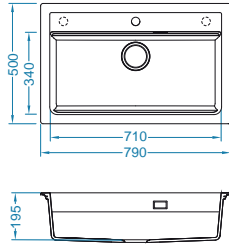

Atrox 40

ALVEUS

Size: 790 x 500 mm
Bowl dimensions: 710 x 340 x 195 mm

surface	code	type	waste	Ø35 mm	*packing
G11-arctic	1140443	single	3 1/2"	1x	carton 1 / 12
G81-concrete	1140446	single	3 1/2"	1x	carton 1 / 12
G22-terra	1140444	single	3 1/2"	1x	carton 1 / 12
G55-beige	1140445	single	3 1/2"	1x	carton 1 / 12
G91-carbon	1140447	single	3 1/2"	1x	carton 1 / 12

Accessories:

Chopping board
wooden
1144970
*for I installation

AllRound - mini
1136662

Stainless steel container
GN-1/2-P-65 mm
1008902

Undermounting set
1135533

Installation*:

*U - installation into a cabinet with mask by means of 2 undermounting sets 1135533 (not enclosed).

Atrox 50

Size: 790 x 500 mm
Bowl dimensions: 390 x 340 x 195 mm
300 x 340 x 195 mm

surface	code	type	waste	Ø35 mm	*packing
G11-arctic	1131997	single	3 1/2"	1x	carton 1 / 12
G81-concrete	1132001	single	3 1/2"	1x	carton 1 / 12
G22-terra	1131999	single	3 1/2"	1x	carton 1 / 12
G55-beige	1132000	single	3 1/2"	1x	carton 1 / 12
G91-carbon	1132002	single	3 1/2"	1x	carton 1 / 12

Accessories:

Chopping board
wooden
1144970
*for I installation

AllRound - mini
1136662

Stainless steel container
GN-1/2-P-65 mm
1008902

Undermounting set
1135533

Installation*:

*U - installation into a cabinet with mask by means of 2 undermounting sets 1135533 (not enclosed).