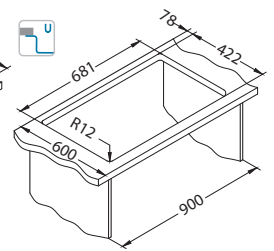

Installation*:

*U - installation into a cabinet with mask by means of 2 undermounting sets 1135533 (not enclosed).

* Packing: pieces in a carton / pieces on a pallet