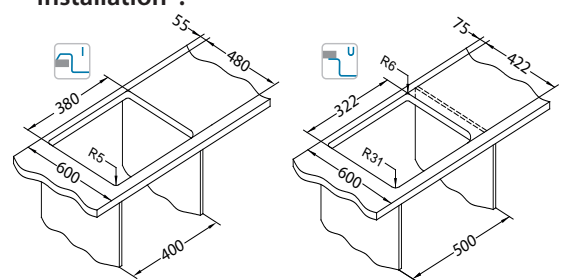

Installation*:

*U - installation into a cabinet with mask by means of undermounting set 1135533 (not enclosed).

Atrox 20

Size: 470 x 500 mm
Bowl dimensions: 390 x 340 x 195 mm

surface	code	type	waste	Ø35 mm	*packing
G11-arctic	1131986	single	3 1/2"	1x	carton 1 / 18
G81-concrete	1131989	single	3 1/2"	1x	carton 1 / 18
G22-terra	1131987	single	3 1/2"	1x	carton 1 / 18
G55-beige	1131988	single	3 1/2"	1x	carton 1 / 18
G91-carbon	1131990	single	3 1/2"	1x	carton 1 / 18