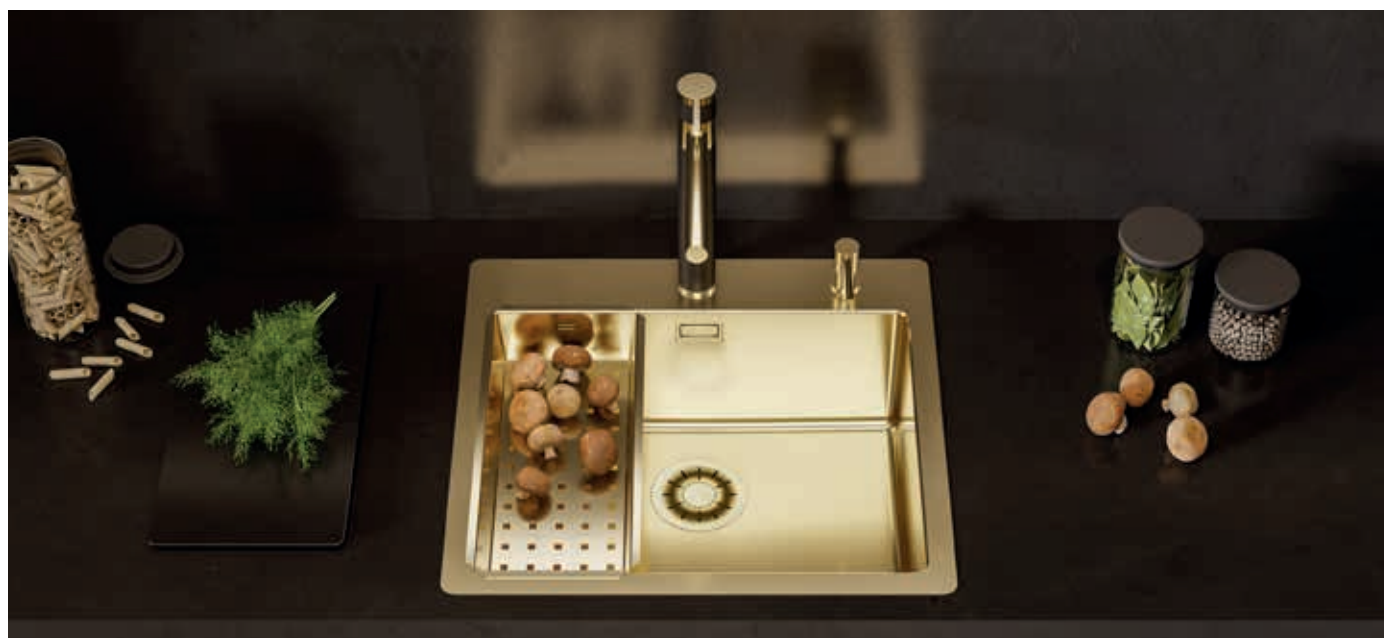

Accessories:

Waste trap (no waste)
1068989

Strainer bowl
1119836 - gold
1119837 - anthracite
1119839 - bronze
1119838 - copper

Chopping board
safety glass
1084835 - black

Chopping board
wooden
1080029