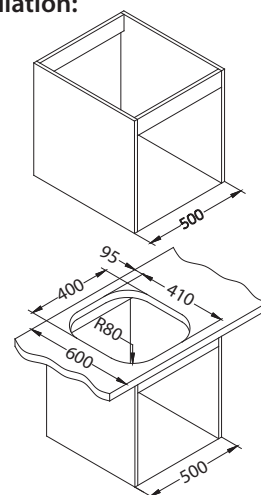

Installation: