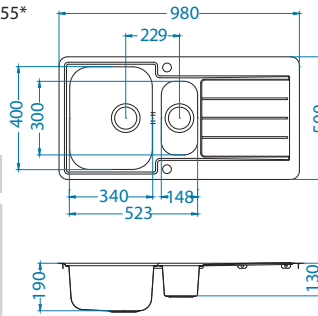

Line Maxim 10

Size: 980 x 500 mm
Bowl dimensions: 340 x 400 x 190 mm
148 x 300 x 130 mm

surface	code	type	waste	Ø35 mm	*packing
	SAT 1085943	reversible	3 1/2"	2x	carton 1 / 12 sleeve 0 / 30
	SAT 1089610*	reversible	3 1/2"	/	

SAT - satin

Installation:

Accessories:

Chopping board safety glass 1063063
Strainer bowl stainless 1062602
Chopping board wooden 1064565
AllRound 1131412

Line Maxim 20

Size: 860 x 500 mm
Bowl dimensions: 340 x 400 x 190 mm

surface	code	type	waste	Ø35 mm	*packing
	SAT 1085945	reversible	3 1/2"	2x	carton 1 / 12 sleeve 0 / 30
	SAT 1089611*	reversible	3 1/2"	/	

SAT - satin

Installation:

Accessories:

Chopping board safety glass 1063063
Strainer bowl stainless 1062602
Chopping board wooden 1064565
AllRound 1131412

Line Maxim 50

Size: 615 x 500 mm
Bowl dimensions: 340 x 400 x 190 mm
148 x 300 x 130 mm

surface	code	type	waste	Ø35 mm	*packing
	SAT 1085946	reversible	3 1/2"	2x	carton 1 / 14 sleeve 0 / 60
	SAT 1089612*	reversible	3 1/2"	/	

SAT - satin

Installation:

Accessories:

Chopping board safety glass 1063063
Strainer bowl stainless 1062602
Chopping board wooden 1064565
AllRound 1131412

* Packing: pieces in a carton / pieces on a pallet