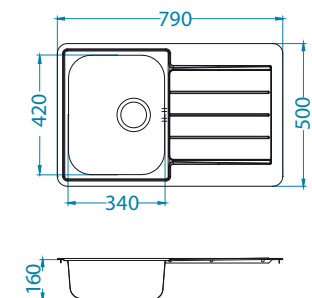

Chopping board safety glass 1063063
Strainer bowl stainless 1062602
Chopping board wooden 1064565
AllRound 1131412

surface	code	type	waste	Ø35 mm	*packing
NAT	1066750	reversible	3 1/2"	0	sleeve 0 / 30
NAT	1065686*	reversible	1 1/2"	0	sleeve 0 / 30
LEI	1076801	reversible	3 1/2"	0	sleeve 0 / 30

NAT - smooth
LEI - leinen