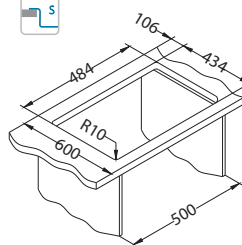

Installation*:

* F - installation needs specific treatment of worktop cut-out according to sink enclosed instructions.
* U - installation by means of undermounting set 1119093 (not enclosed).