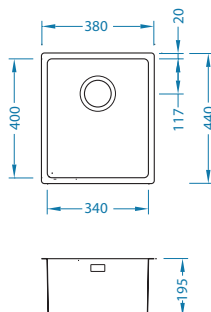

Bowl dimensions: 340 x 400 x 195 mm

Accessories:

Waste trap (no waste)
1068989

Waste trap (no waste)
1033153

Strainer bowl
1119836 - gold
1119837 - anthracite
1119839 - bronze
1119838 - copper

Detergent dispenser-KORK
1129079 - gold
1135544 - anthracite
1135543 - bronze
1135542 - copper