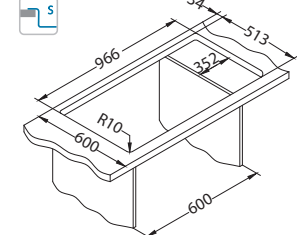

KMB - satin bowl, brushed surface

Installation*:

* F - installation needs specific treatment of worktop cut-out according to sink enclosed instructions

Pure Up 60

Until the stock lasts!

left

1123353

Size: 980 x 525 mm
Bowl dimensions: 340 x 400 x 205 mm
180 x 400 x 150 mm

KMB - satin bowl, brushed surface

Installation*:

* F - installation needs specific treatment of worktop cut-out according to sink enclosed instructions

Pure Up 70

Until the stock lasts!

ALVEUS

1123351

Size: 565 x 525 mm
Bowl dimensions: 500 x 400 x 195 mm