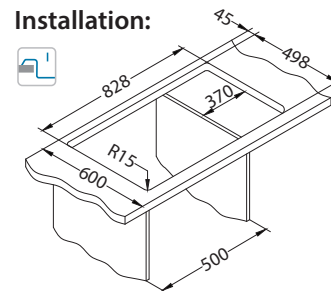

Installation: