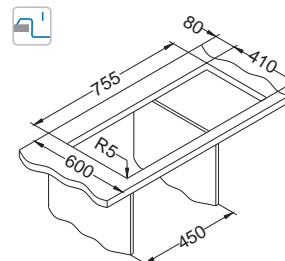

Installation: