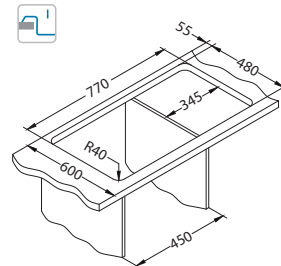

Zoom Maxim 20

1130551

Size: 790 x 500 mm
Bowl dimensions: 340 x 400 x 190 mm

surface	code	type	waste	Ø35 mm	*packing
SAT	1108173	reversible	3 1/2"	/	sleeve 0 / 30

SAT - satin

Installation:

Accessories:

Chopping board wooden 1016018
Strainer basket CHR 1109414
Strainer bowl stainless 1062602
AllRound 1131412