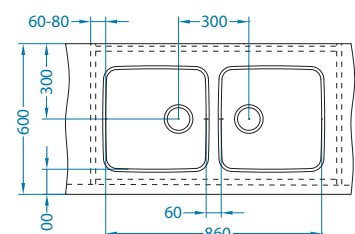

Luno 30-2x

Waste kit: 1130559
Waste kit Pop-up: 1127258