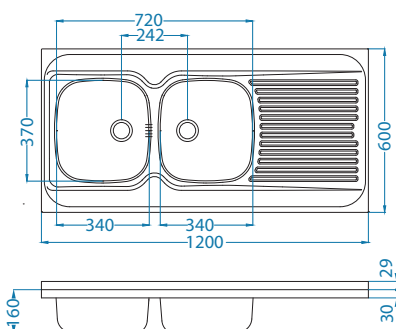

* SRP is a non-binding recommended retail price including VAT.

* Packing: pieces in a carton / pieces on a pallet