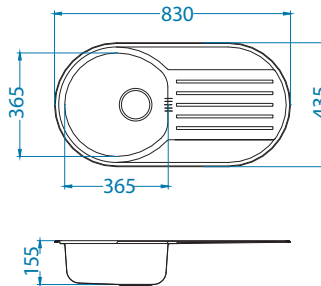

Form 30

surface	code	type	waste	Ø35 mm	*packing
SAT	1116756	single	3 1/2"	1x	sleeve 0 / 114
NAT	1135382	single	3 1/2"	1x	sleeve 0 / 114
LEI	1116757	single	3 1/2"	1x	sleeve 0 / 114

SAT - satin NAT - smooth LEI - leinen

Size: fi 510 mm
Bowl dimensions: 410 x 390 x 185 mm

Accessories:

Waste kit 1130551

Installation:

Form 40

surface	code	type	waste	Ø35 mm	*packing
SAT	1060001	reverzibilen	3 1/2"	/	sleeve 0 / 40
LEI	1060038	reverzibilen	3 1/2"	/	sleeve 0 / 40

SAT - satin LEI - leinen

Size: 830 x 435 mm
Bowl dimensions: 365 x 365 x 155 mm

Accessories:

Waste kit 1130551

Installation:

Form 50

surface	code	type	waste	Ø35 mm	*packing
SAT	1060002	double	3 1/2"	/	sleeve 0 / 40
LEI	1060039	double	3 1/2"	/	sleeve 0 / 40

SAT - satin LEI - leinen

Size: 830 x 435 mm
Bowl dimensions: 365 x 365 x 155 mm
365 x 365 x 155 mm

Accessories:

Waste kit 1130554

Installation:

* Packing: pieces in a carton / pieces on a pallet