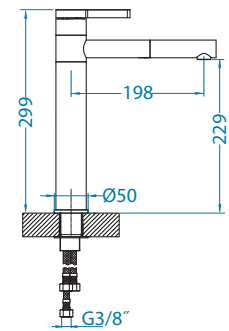

Siros - P

surface	code
CHR	1129047
NIC-BR	1132901
G11	1129046
G55	1129045
G81	1129044
G91	1129048

Zenit

surface	code
CHR	1119872
G11	1119873
G22	1123572
G55	1119874
G81	1123573
G91	1119875

Zina

surface	code
CHR	1129057
G11	1129058
G02M	1129059
G03M	1129056
G04M	1129060
G05M	1129061

Arc 20 - P

surface	code
CHR	1115261

Delos - P

surface	code
CHR	1129021
SAT	1129023
G55	1129020
G81	1129019
G91	1129022