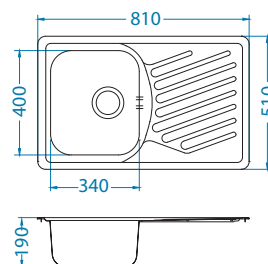

Installation:

Accessories:

Chopping board wooden 1016018	Strainer basket CHR 1109414	Strainer bowl stainless 1062602	AllRound 1131412
--	--	--	----------------------------

Elegant 40

1130555

Size: 810 x 510 mm
 Bowl dimensions: 340 x 400 x 190 mm
 340 x 400 x 190 mm