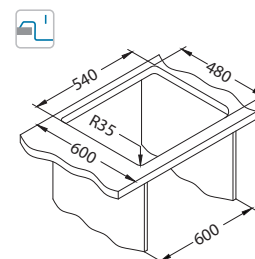

Installation: