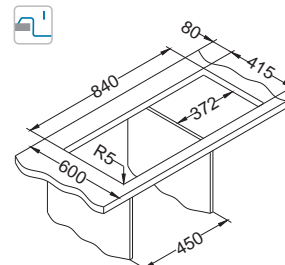

NAT - smooth LEI - leinen

Size: 860 x 435 mm
Bowl dimensions: 340 x 370 x 145 mm

Installation:

Accessories:

Waste kit
1011717

Chopping board
wooden
1016018

Strainer basket
CHR
1109414

Basic 70