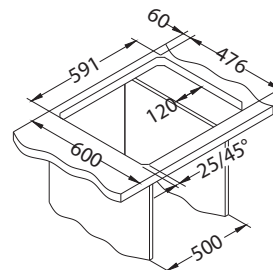

Installation: