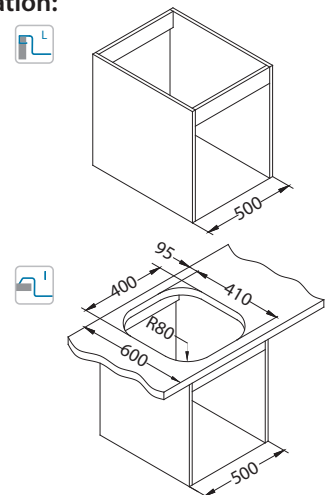

Classic Pro 30

1130551

Size: 800 x 600 mm
Bowl dimensions: 340 x 400 x 190 mm

surface	code	type	waste	ø35 mm	*packing
SAT	1130469	reversible	3 1/2"	/	carton 1 / 10

SAT - satin

Installation:

Accessories:

Chopping board wooden 1016018
Strainer basket CHR 1109414
Strainer bowl stainless 1062602
AllRound 1131412