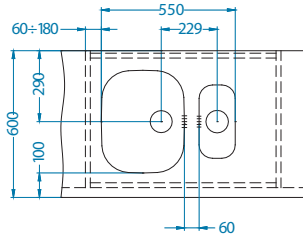

Variant 20+Variant 110

Waste kit: 1130559
Waste kit Pop-up: 1127258