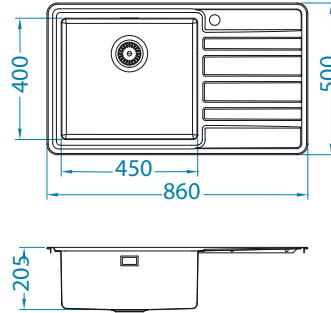

Rando 50

left

surface	code	type	waste	Ø35 mm	*packing
SAT	1149528	left	3 1/2"	1x	carton 1 / 8
SAT	1149529	right	3 1/2"	1x	carton 1 / 8

SAT - satin

Size: 860 x 500 mm
Bowl dimensions: 450 x 400 x 205 mm

Accessories:

Strainer bowl
stainless
1119835

Chopping board
wooden
1080029

AllRound
1131412

Installation: