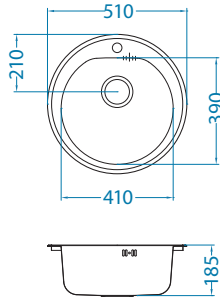

Form 30

surface	code	type	waste	Ø35 mm	*packing
SAT	1116756	single	3 1/2"	1x	sleeve 0 / 114
NAT	1135382	single	3 1/2"	1x	sleeve 0 / 114
LEI	1116757	single	3 1/2"	1x	sleeve 0 / 114

SAT - satin NAT - smooth LEI - leinen

Size: fi 510 mm
Bowl dimensions: 410 x 390 x 185 mm

Accessories:

Waste kit 1130551

Installation:

Form 40

surface	code	type	waste	Ø35 mm	*packing
SAT	1060001	reverzibilen	3 1/2"	/	sleeve 0 / 40
LEI	1060038	reverzibilen	3 1/2"	/	sleeve 0 / 40

SAT - satin LEI - leinen

Size: 830 x 435 mm
Bowl dimensions: 365 x 365 x 155 mm

Accessories:

Waste kit 1130551

Installation:

Form 50

surface	code	type	waste	Ø35 mm	*packing
SAT	1060002	double	3 1/2"	/	sleeve 0 / 40
LEI	1060039	double	3 1/2"	/	sleeve 0 / 40

SAT - satin LEI - leinen

Size: 830 x 435 mm
Bowl dimensions: 365 x 365 x 155 mm
365 x 365 x 155 mm

Accessories:

Waste kit 1130554

Installation:

* Packing: pieces in a carton / pieces on a pallet