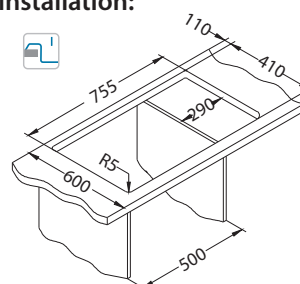

Installation: