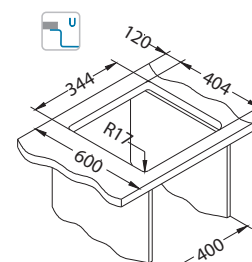

Installation*:

* F - installation needs specific treatment of worktop cut-out according to sink enclosed instructions

Accessories:

Waste kit
1130551

Waste kit
Pop-Up
1127251

Strainer bowl
stainless
1119835

Chopping board
wooden
1080029