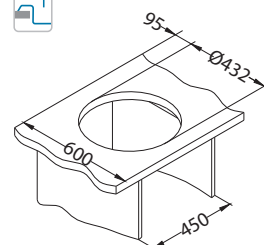

Installation: