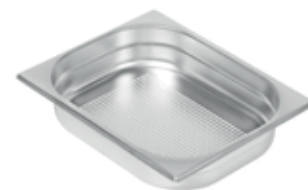

GN - 1/2 -P [perforated]
325 x 265 x 65 mm

[Atrax]

code
1008902