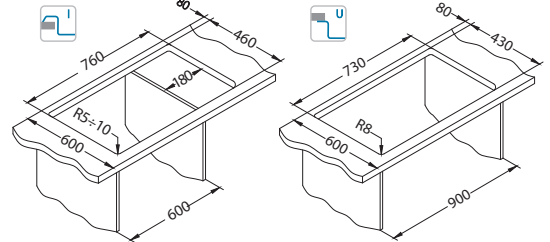

Installation*:

*U - installation into a cabinet with mask by means of 2 undermounting sets 1135533 (not enclosed).