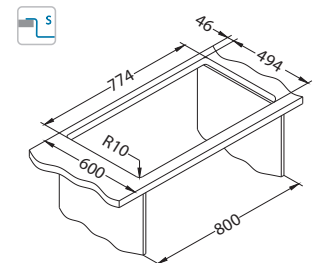

BRS - brushed

Size: 790 x 510 mm
Bowl dimensions: 740 x 400 x 200 mm

Installation*:

* F - installation needs specific treatment of worktop cut-out according to sink enclosed instructions.

Accessories:

ALVEUS TriTop 400
1084325