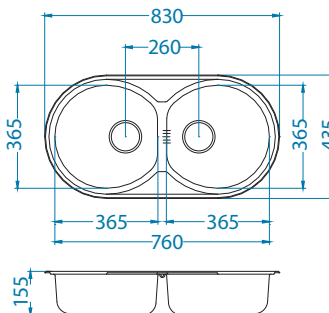

Form 30

surface	code	type	waste	Ø35 mm	*packing
SAT	1116756	single	3 1/2"	1x	sleeve 0 / 114
NAT	1135382	single	3 1/2"	1x	sleeve 0 / 114
LEI	1116757	single	3 1/2"	1x	sleeve 0 / 114

SAT - satin NAT - smooth LEI - leinen

Size: fi 510 mm
Bowl dimensions: 410 x 390 x 185 mm

Accessories:

Waste kit 1130551

Installation:

Form 40

surface	code	type	waste	Ø35 mm	*packing
SAT	1060001	reverzibilen	3 1/2"	/	sleeve 0 / 40
LEI	1060038	reverzibilen	3 1/2"	/	sleeve 0 / 40

SAT - satin LEI - leinen

Size: 830 x 435 mm
Bowl dimensions: 365 x 365 x 155 mm

Accessories:

Waste kit 1130551

Installation:

Form 50

surface	code	type	waste	Ø35 mm	*packing
SAT	1060002	double	3 1/2"	/	sleeve 0 / 40
LEI	1060039	double	3 1/2"	/	sleeve 0 / 40

SAT - satin LEI - leinen

Size: 830 x 435 mm
Bowl dimensions: 365 x 365 x 155 mm
365 x 365 x 155 mm

Accessories:

Waste kit 1130554

Installation:

* Packing: pieces in a carton / pieces on a pallet