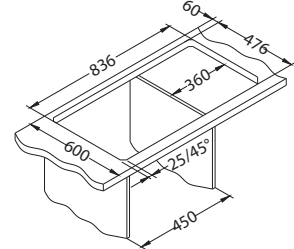

Installation: