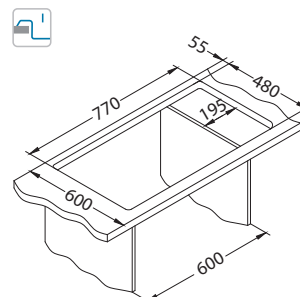

Installation:

Accessories: