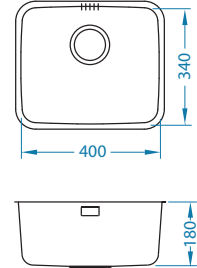

Accessories:

Waste 1130534	Waste Pop-Up 1127247	Waste kit 1130551	Waste kit Pop-Up 1127251	Chopping board wooden 1016018	Chopping board wooden 1016019	Detergent dispenser - PEAR 1136559 - CHR	AllRound 1131412