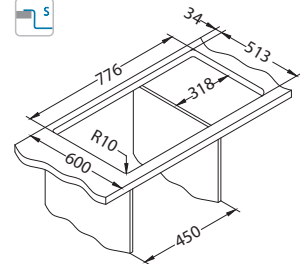

* Packing: pieces in a carton / pieces on a pallet

Pure Up 40

Until the stock lasts!

left

1123351

Size: 790 x 525 mm
Bowl dimensions: 400 x 400 x 205 mm

Accessories:

Strainer bowl
stainless
1119835

Installation*:

* F - installation needs specific treatment of worktop cut-out according to sink enclosed instructions

Pure Up 50

Until the stock lasts!

left

1123351

Size: 860 x 525 mm
Bowl dimensions: 450 x 400 x 205 mm