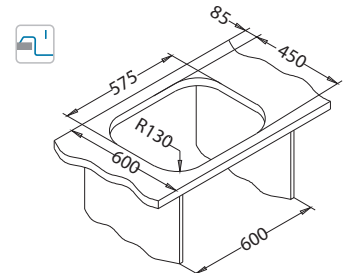

Installation:

Accessories:

Chopping board
wooden
1016018

Strainer bowl
stainless
1062602