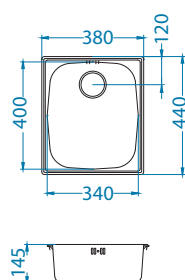

Basic

The Alveus story began with the basic, Basic kitchen sinks, which have already been given the title of evergreens. There are 9 Basic models available with which you can equip your first apartment, your cottage,... Basic models are suitable for cabinet widths from 450 to 900 mm. Certain models are available in SATIN and LEINEN surface structures.

Basic 10

<-40->

Size: 380 x 440 mm
Bowl dimensions: 340x 400 x 145 mm

surface		code	type	waste	Ø35 mm	*packing
	NAT	1008694	single	1 1/2"	/	sleeve 0 / 112
	NAT	1082195	single	3 1/2"	/	sleeve 0 / 112
	LEI	1008992	single	1 1/2"	/	sleeve 0 / 112
	LEI	1082196	single	3 1/2"	/	sleeve 0 / 112

NAT - smooth   LEI - leinen

Accessories:

Waste kit
1011717 - 1 1/2"
1130537 - 3 1/2"
Chopping board
wooden 1016018
Strainer basket
CHR 1109414

Način Installation::