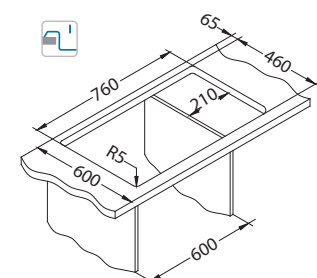

Installation:

* Packing: pieces in a carton / pieces on a pallet