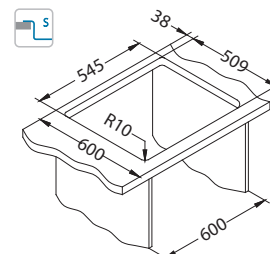

Installation*: