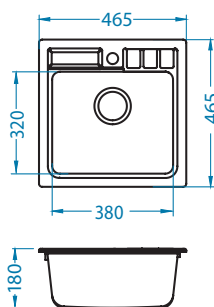

Niagara 10

Size: fi 510 mm
Bowl dimensions: fi 400 x 175 mm

surface	code	type	waste	Ø35 mm	*packing
G11-arctic	1100884	single	3 1/2"	2x	carton 1 / 12
G55-beige	1076855	single	3 1/2"	2x	carton 1 / 12
G91-carbon	1076856	single	3 1/2"	2x	carton 1 / 12

Installation:

Niagara 20

Size: 465 x 465 mm
Bowl dimensions: 380 x 320 x 180 mm

surface	code	type	waste	Ø35 mm	*packing
G11-arctic	1100885	single	3 1/2"	1x	carton 1 / 14
G55-beige	1089483	single	3 1/2"	1x	carton 1 / 14
G91-carbon	1089484	single	3 1/2"	1x	carton 1 / 14

Installation:

Niagara 30

Size: 775 x 430 mm
Bowl dimensions: 350 x 350 x 160 mm

surface	code	type	waste	Ø35 mm	*packing
G11-arctic	1100886	reversible	3 1/2"	2x	carton 1 / 12
G55-beige	1076857	reversible	3 1/2"	2x	carton 1 / 12
G91-carbon	1076858	reversible	3 1/2"	2x	carton 1 / 12

Installation: