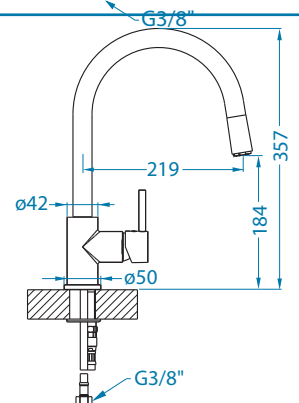

surface	code

CHR	1132183