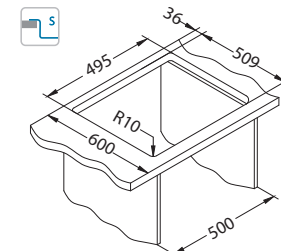

Installation*:

* F - installation needs specific treatment of worktop cut-out according to sink enclosed instructions