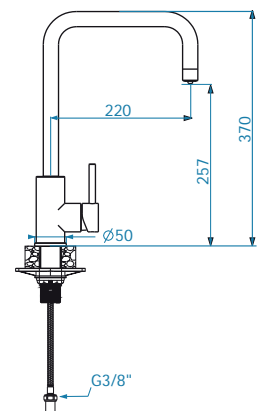

Sink mixers connectable to the filter

Sink mixers are designed to be connected to the water filter, through which water can be cleaned of all contaminants, which impair the quality and taste of drinking water.

Sink mixers do not include the water filter.
Sink mixers Aquila and Dual can be connected to water filter designed for household water purification.