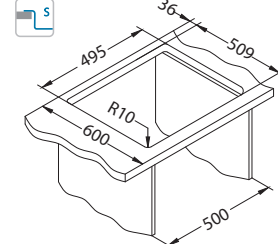

Installation*:

* F - installation needs specific treatment of worktop cut-out according to sink enclosed instructions.

* Packing: pieces in a carton / pieces on a pallet