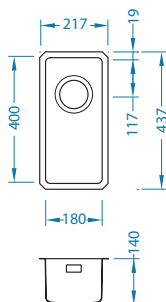

Kombino 10

Size: 217 x 437 mm
Bowl dimensions: 180 x 400 x 140 mm

surface	code	type	waste	Ø35 mm	*packing
SAT	1100233	single	3 1/2"	/	carton 1 / 15

SAT - satin

Installation:

Accessories:

Waste kit
1130551

Waste kit
Pop-Up
1127251

Strainer bowl
stainless
1119835

AllRound
1131412

Kombino 20

Size: 380 x 440 mm
Bowl dimensions: 340 x 400 x 195 mm

surface	code	type	waste	Ø35 mm	*packing
SAT	U	single	3 1/2"	/	carton 1 / 14
KMB	F/S	single	3 1/2"	/	carton 1 / 14

SAT - satin
KMB - satin bowl, brushed surface

Installation*:

* F - installation needs specific treatment of worktop cut-out according to sink enclosed instructions

Accessories:

Waste kit
1130551

Waste kit
Pop-Up
1127251

Strainer bowl
stainless
1119835

Chopping board
wooden
1080029

Kombino 30

Size: 440 x 440 mm
Bowl dimensions: 400 x 400 x 195 mm

surface	code	type	waste	Ø35 mm	*packing
SAT	U	single	3 1/2"	/	carton 1 / 14
KMB	F/S	single	3 1/2"	/	carton 1 / 14

SAT - satin
KMB - satin bowl, brushed surface

Installation*:

* F - installation needs specific treatment of worktop cut-out according to sink enclosed instructions

Accessories:

Waste kit
1130551

Waste kit
Pop-Up
1127251

Strainer bowl
stainless
1119835

Chopping board
wooden
1080029