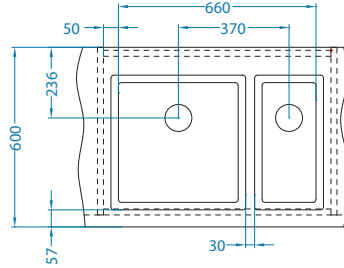

Quadrix bowl configurations [FS]

Cabinet width 800 mm

QUADRIX 10+20-FS

QUADRIX 10+30-FS

QUADRIX 10+40-FS

Waste kit
1130559

Waste kit Pop-Up
1092272

Cabinet width 900 mm