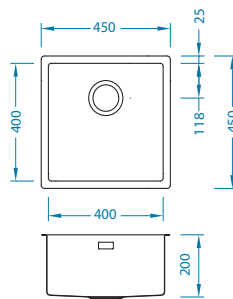

Quadrix 10

Size: 230 x 450 mm
Bowl dimensions: 180 x 400 x 175 mm

Accessories:

Waste kit
1130551

Waste kit
Pop-Up
1127251

Undermounting
set
1119093

Strainer bowl
stainless
1119835

surface	code	type	waste	Ø35 mm	*packing
BRS	1102602	single	3 1/2"	/	carton 1 / 15

BRS - brushed

Installation*:

* F - installation needs specific treatment of worktop cut-out according to sink enclosed instructions.
* U - installation by means of undermounting set 1119093 (not enclosed).

Quadrix 20

Size: 390 x 450 mm
Bowl dimensions: 340 x 400 x 200 mm

Accessories:

Waste kit
1130551

Waste kit
Pop-Up
1127251

Undermounting
set
1119093

Strainer bowl
stainless
1119835

surface	code	type	waste	Ø35 mm	*packing
BRS	1102603	single	3 1/2"	/	carton 1 / 14

BRS - brushed

Installation*:

* F - installation needs specific treatment of worktop cut-out according to sink enclosed instructions.
* U - installation by means of undermounting set 1119093 (not enclosed).

Quadrix 30

Size: 450 x 450 mm
Bowl dimensions: 400 x 400 x 200 mm

Accessories:

Waste kit
1130551

Waste kit
Pop-Up
1127251

Undermounting
set
1119093

Strainer bowl
stainless
1119835

surface	code	type	waste	Ø35 mm	*packing
BRS	1102604	single	3 1/2"	/	carton 1 / 14

BRS - brushed

Installation*:

* F - installation needs specific treatment of worktop cut-out according to sink enclosed instructions.
* U - installation by means of undermounting set 1119093 (not enclosed).