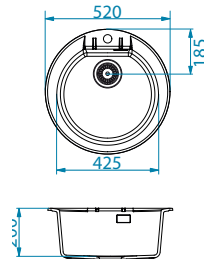

1145083

Size: fi 520 mm
Bowl dimensions: fi 425 x 200 mm

surface	code	type	waste	Ø35 mm	*packing
G11-arctic	1143993	single	3 1/2"	1x	carton 1 / 18
G81-concrete	1143996	single	3 1/2"	1x	carton 1 / 18
G22-terra	1143994	single	3 1/2"	1x	carton 1 / 18
G55-beige	1143995	single	3 1/2"	1x	carton 1 / 18
G91-carbon	1143997	single	3 1/2"	1x	carton 1 / 18