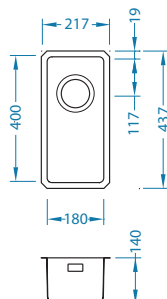

Bowl dimensions: 180 x 400 x 140 mm

Accessories:

Waste trap (no waste)
1068989

Waste trap (no waste)
1033153

Strainer bowl
1119836 - gold
1119837 - anthracite
1119839 - bronze
1119838 - copper

Detergent dispenser-KORK
1129079 - gold
1135544 - anthracite
1135543 - bronze
1135542 - copper