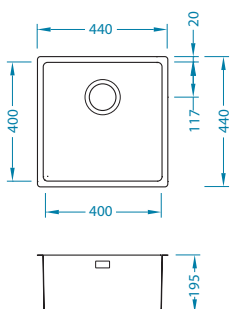

Kombino 10

Size: 217 x 437 mm
Bowl dimensions: 180 x 400 x 140 mm

surface	code	type	waste	Ø35 mm	*packing
SAT	1100233	single	3 1/2"	/	carton 1 / 15

SAT - satin

Installation:

Accessories:

Waste kit
1130551

Waste kit
Pop-Up
1127251

Strainer bowl
stainless
1119835

AllRound
1131412

Kombino 20

Size: 380 x 440 mm
Bowl dimensions: 340 x 400 x 195 mm

surface	code	type	waste	Ø35 mm	*packing
SAT	U	single	3 1/2"	/	carton 1 / 14
KMB	F/S	single	3 1/2"	/	carton 1 / 14

SAT - satin
KMB - satin bowl, brushed surface

Installation*:

* F - installation needs specific treatment of worktop cut-out according to sink enclosed instructions

Accessories:

Waste kit
1130551

Waste kit
Pop-Up
1127251

Strainer bowl
stainless
1119835

Chopping board
wooden
1080029

Kombino 30

Size: 440 x 440 mm
Bowl dimensions: 400 x 400 x 195 mm

surface	code	type	waste	Ø35 mm	*packing
SAT	U	single	3 1/2"	/	carton 1 / 14
KMB	F/S	single	3 1/2"	/	carton 1 / 14

SAT - satin
KMB - satin bowl, brushed surface

Installation*:

* F - installation needs specific treatment of worktop cut-out according to sink enclosed instructions

Accessories:

Waste kit
1130551

Waste kit
Pop-Up
1127251

Strainer bowl
stainless
1119835

Chopping board
wooden
1080029