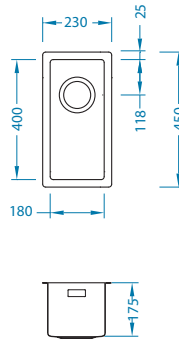

Accessories:

Waste kit
1130551

Waste kit
Pop-Up
1127251

Undermounting
set
1119093

Strainer bowl
stainless
1119835

surface	code	type	waste	Ø35 mm	*packing
BRS	1102602	single	3 1/2"	/	carton 1 / 15

BRS - brushed