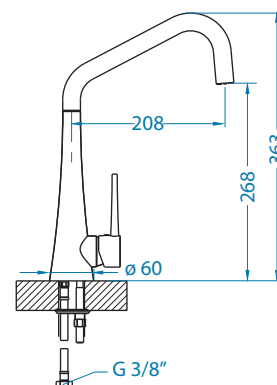

surface	code
white mat	1132174
black mat	1132173
CHR	1088772