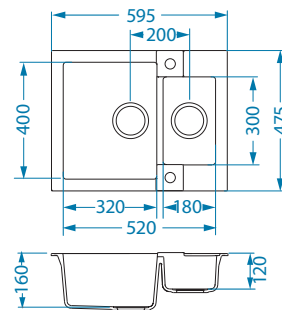

Size: 595 x 475 mm
Bowl dimensions: 320 x 400 x 160 mm
180 x 300 x 120 mm

surface	code	type	waste	Ø35 mm	*packing
G11-arctic	1090956	reversible	3 1/2"	2x	carton 1 / 15
G81-concrete	1122743	reversible	3 1/2"	2x	carton 1 / 15
G22-terra	1090957	reversible	3 1/2"	2x	carton 1 / 15
G55-beige	1090959	reversible	3 1/2"	2x	carton 1 / 15
G91-carbon	1090960	reversible	3 1/2"	2x	carton 1 / 15