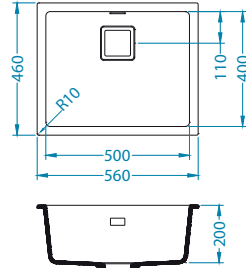

Quadrix 50

Size: 560 x 460 mm
Bowl dimensions: 500 x 400 x 200 mm

surface	code	type	waste	ø35 mm	*packing
G11-arctic	1128394	single	square	/	carton 1 / 12
G04M-steel	1108037	single	square	/	carton 1 / 12
G02M-pebble	1108035	single	square	/	carton 1 / 12
G03M-chocolate	1108036	single	square	/	carton 1 / 12
G05M-twilight	1108038	single	square	/	carton 1 / 12
G90-deep black	1149138	single	square	/	carton 1 / 12

Accessories:

Installation*:

*U - installation by means of undermounting set 1135533 (not enclosed).

Formic 20

Size: 520 x 510 mm
Bowl dimensions: 440 x 350 x 200 mm

surface	code	type	waste	ø35 mm	*packing
G11-arctic	1128395	single	3 1/2"	2x	carton 1 / 14
G04M-steel	1103762	single	3 1/2"	2x	carton 1 / 14
G02M-pebble	1103763	single	3 1/2"	2x	carton 1 / 14
G03M-chocolate	1103764	single	3 1/2"	2x	carton 1 / 14
G05M-twilight	1103766	single	3 1/2"	2x	carton 1 / 14
G90-deep black	1149133	single	3 1/2"	2x	carton 1 / 14

Accessories:

Installation*:

*U - installation by means of undermounting set 1135533 (not enclosed).

Formic 30

Size: 760 x 500 mm
Bowl dimensions: 350 x 420 x 200 mm

surface	code	type	waste	ø35 mm	*packing
G11-arctic	1128396	reversible	3 1/2"	2x	carton 1 / 8
G04M-steel	1108030	reversible	3 1/2"	2x	carton 1 / 8
G02M-pebble	1108028	reversible	3 1/2"	2x	carton 1 / 8
G03M-chocolate	1108029	reversible	3 1/2"	2x	carton 1 / 8
G05M-twilight	1108031	reversible	3 1/2"	2x	carton 1 / 8
G90-deep black	1149135	reversible	3 1/2"	2x	carton 1 / 8

Accessories:

Installation*:

*U - installation into a cabinet with mask by means of 2 undermounting sets 1135533 (not enclosed).

* Packing: pieces in a carton / pieces on a pallet