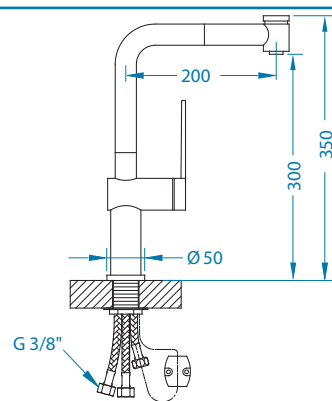

Slim Monarch

surface	code
gold	1134833
copper	1134834
bronze	1134835
anthracite	1134832

* Packing: pieces in a carton

Nerina - PS

surface	code
NIC-BR	1132178
black mat	1132179
CHR	1132177

Lara - PS

surface	code
CHR-BR	1103779