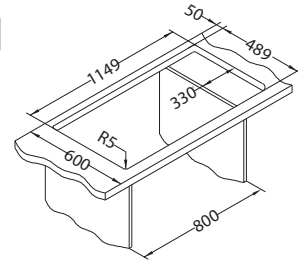

Size: 1165 x 505 mm
Bowl dimensions: 340 x 400 x 195 mm
340 x 400 x 195 mm

surface	code	type	waste	Ø35 mm	*packing
SAT	1092001	reversible	3 1/2"	2x	carton 1 / 6

SAT - satin

Installation*:

Accessories:

Chopping board safety glass 1063063
Strainer bowl stainless 1062602
Chopping board wooden 1064565
AllRound 1131412

* F - installation needs specific treatment of worktop cut-out according to sink enclosed instructions

* Packing: pieces in a carton / pieces on a pallet