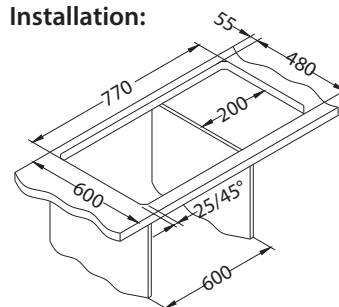

Installation: