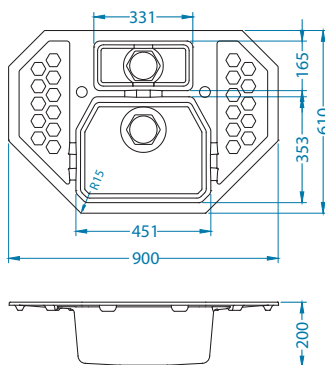

Installation:

Sensual 60

Size: 900 x 610 mm
Bowl dimensions: 451 x 353 x 200 mm
331 x 165 x 160 mm

surface	code	type	waste	ø35 mm	*packing
G11-arctic	1125703	corner	hexagonal	2x	carton 1 / 8
G04M-steel	1108258	corner	hexagonal	2x	carton 1 / 8
G02M-pebble	1108256	corner	hexagonal	2x	carton 1 / 8
G03M-chocolate	1108257	corner	hexagonal	2x	carton 1 / 8
G05M-twilight	1108259	corner	hexagonal	2x	carton 1 / 8