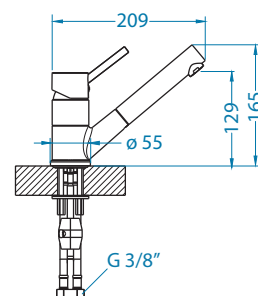

surface	code
CHR-BR	1088776