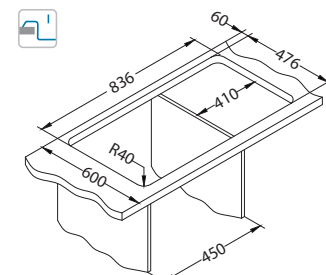

Zoom Maxim 30

1130551

Size: 860 x 500 mm
Bowl dimensions: 340 x 400 x 195 mm

surface	code	type	waste	Ø35 mm	*packing
SAT	1108176	reversible	3 1/2"	/	sleeve 0 / 30

SAT - satin

Installation:

Accessories:

Chopping board wooden 1016018
Strainer basket CHR 1109414
Strainer bowl stainless 1062602
AllRound 1131412