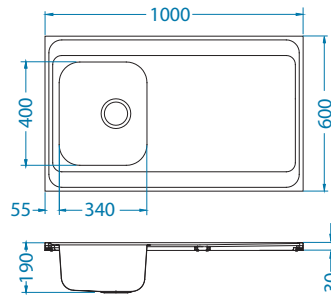

Classic Pro 70

1130551

Size: 1000 x 600 mm
Bowl dimensions: 340 x 400 x 190 mm

surface	code	type	waste	ø35 mm	*packing
SAT	1130471	reversible	3 1/2"	/	carton 1 / 8

SAT - satin

Način vgradnje:

Accessories:

Chopping board wooden 1016018
Strainer basket CHR 1109414
Strainer bowl stainless 1062602
AllRound 1131412