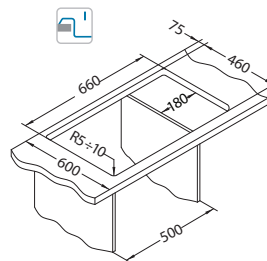

Installation*:

*U - installation into a cabinet with mask by means of 2 undermounting sets 1135533 (not enclosed).