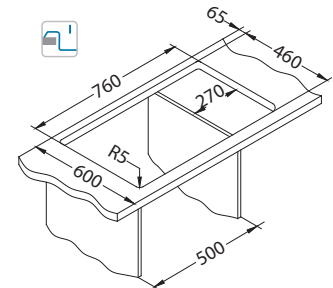

Installation: