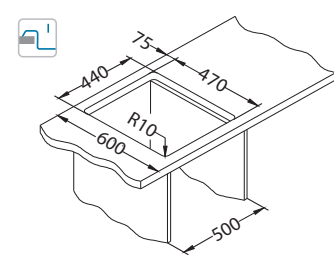

Installation:

Accessories:

Strainer bowl stainless 1119835

Chopping board safety glass 1084835 - black

Chopping board safety glass 1087883 - white