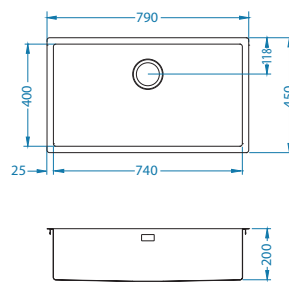

Installation*: