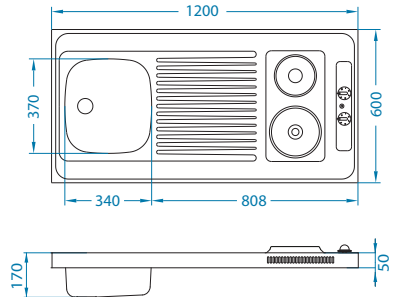

Combi Electra 120

Surface finish: SAT
Size: 1200 x 600 x 50 mm
Rated voltage: 230 V/50 Hz
Rated power input: 3000 W

surface	code	type	waste	Ø35 mm	*packing	*SRP €/pcs	Special offer
NAT	1009155	reversible	1 1/2"	/	carton 1/12	339,90 €	

In the cabinet under the hob unit, appropriate refrigerator or dishwasher can be installed.