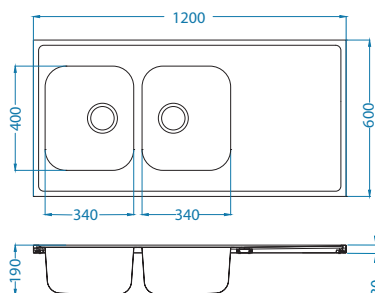

Classic Pro 90

ALVEUS

1130551

Size: 1200 x 600 mm
Bowl dimensions: 340 x 400 x 190 mm

Accessories:

Chopping board wooden 1016018
Strainer basket CHR 1109414
Strainer bowl stainless 1062602
AllRound 1131412

surface	code	type	waste	Ø35 mm	*packing
SAT	1130473	reversible	3 1/2"	/	carton 1 / 5

SAT - satin

Installation:

Classic Pro 100

1130555

Size: 1200 x 600 mm
Bowl dimensions: 340 x 400 x 190 mm
340 x 400 x 190 mm

Accessories:

Chopping board wooden 1016018
Strainer basket CHR 1109414
Strainer bowl stainless 1062602
AllRound 1131412

surface	code	type	waste	Ø35 mm	*packing
SAT	1130474	reversible	3 1/2"	/	carton 1 / 5

SAT - satin

Installation:

Classic Pro 110

1130555

Size: 1400 x 600 mm
Bowl dimensions: 340 x 400 x 190 mm
340 x 400 x 190 mm

Accessories:

Chopping board wooden 1016018
Strainer basket CHR 1109414
Strainer bowl stainless 1062602
AllRound 1131412

surface	code	type	waste	Ø35 mm	*packing
SAT	1132129	reversible	3 1/2"	/	carton 1 / 4

SAT - satin

Installation: