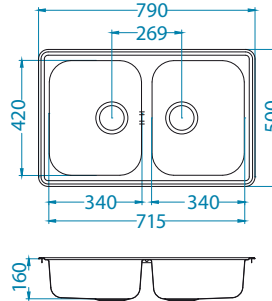

Line 90

surface	code	type	waste	Ø35 mm	*packing
NAT	1066751	reversible	3 1/2"	0	sleeve 0 / 30
NAT	1065687*	reversible	1 1/2"	0	sleeve 0 / 30

NAT - smooth

Size: 790 x 500 mm
Bowl dimensions: 340 x 420 x 160 mm
340 x 420 x 160 mm

Installation:

Accessories:

Chopping board safety glass 1063063
Strainer bowl stainless 1062602
Chopping board wooden 1064565
AllRound 1131412

Line 100

surface	code	type	waste	Ø35 mm	*packing
NAT	1087978	reversible	3 1/2"	0	sleeve 0 / 30

NAT - smooth

Size: 1160 x 500 mm
Bowl dimensions: 350 x 400 x 150 mm
350 x 400 x 150 mm

Installation:

Line 110

surface	code	type	waste	Ø35 mm	*packing
NAT	1122317	reversible	3 1/2"	0	sleeve 0 / 60

NAT - smooth

Size: 615 x 500 mm
Bowl dimensions: 340 x 420 x 160 mm

Installation:

Accessories:

Chopping board safety glass 1063063
Strainer bowl stainless 1062602
Chopping board wooden 1064565
AllRound 1131412

* Packing: pieces in a carton / pieces on a pallet