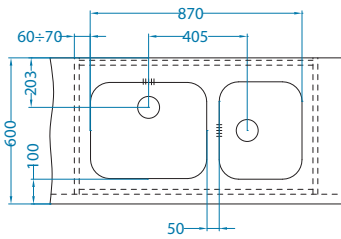

Size: 148 x 300 mm
Bowl dimensions: 148 x 300 x 120 mm

Accessories:

Waste trap
(no waste)
1068989

Waste trap
(no waste)
1033153

Strainer bowl
1069009 - gold
1069008 - cooper
1103811 - bronze
1078591 - anthracite

Monarch Variant [U] bowl configurations

Cabinet width 800 mm

Variant 10+Variant 110

Variant 40+Variant 110

Cabinet width 900 mm

Variant 40-2x

Cabinet width 1000 mm

Variant 10+Variant 40