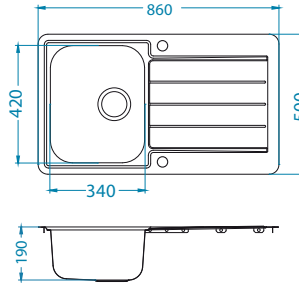

Line Max 20

surface	code	type	waste	Ø35 mm	*packing
	SAT 1144641	reversible	3 1/2"	2x	carton 1 / 12 sleeve 0 / 30
	SAT 1144640*	reversible	3 1/2"	/	

SAT - satin

Size: 860 x 500 mm
Bowl dimensions: 340 x 420 x 190 mm

Accessories:

Chopping board safety glass 1063063
Strainer bowl stainless 1062602
Chopping board wooden 1064565
AllRound 1131412

Installation:

Line Max 80

surface	code	type	waste	Ø35 mm	*packing
	SAT 1137342	reversible	3 1/2"	2x	carton 1 / 12 sleeve 0 / 30
	SAT 1136608*	reversible	3 1/2"	/	

SAT - satin

Size: 790 x 500 mm
Bowl dimensions: 340 x 420 x 190 mm

Accessories:

Chopping board safety glass 1063063
Strainer bowl stainless 1062602
Chopping board wooden 1064565
AllRound 1131412

Installation:

Line Max 110

surface	code	type	waste	Ø35 mm	*packing
	SAT 1144604	reversible	3 1/2"	2x	carton 1 / 14 sleeve 0 / 60
	SAT 1144603*	reversible	3 1/2"	/	

SAT - satin

Size: 615 x 500 mm
Bowl dimensions: 340 x 420 x 190 mm

Accessories:

Chopping board safety glass 1063063
Strainer bowl stainless 1062602
Chopping board wooden 1064565
AllRound 1131412

Installation: