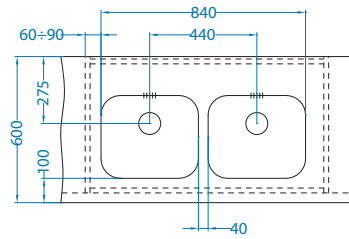

Variant 40-2x