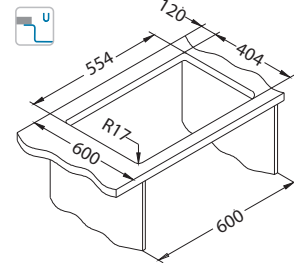

Waste kit Pop-Up
1092272

Strainer bowl
stainless
1119835

Chopping board
wooden
1080029

Installation:

Kombino bowl configurations [FS]

Cabinet width 800 mm

KOMBINO 20 - 2X

KOMBINO 30 + KOMBINO 20