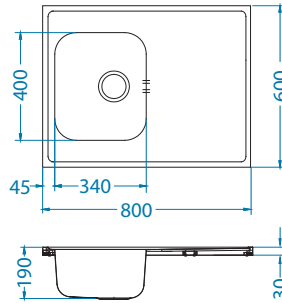

Classic Pro 30

1130551

Size: 800 x 600 mm
Bowl dimensions: 340 x 400 x 190 mm

surface	code	type	waste	ø35 mm	*packing
SAT	1130469	reversible	3 1/2"	/	carton 1 / 10

SAT - satin

Installation:

Accessories:

Chopping board wooden 1016018
Strainer basket CHR 1109414
Strainer bowl stainless 1062602
AllRound 1131412