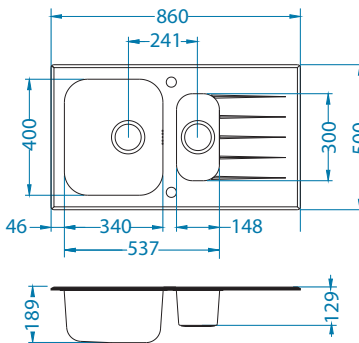

Installation: