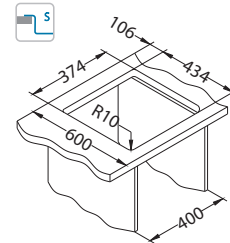

Installation*:

* F - installation needs specific treatment of worktop cut-out according to sink enclosed instructions.

* U - installation by means of undermounting set 1119093 (not enclosed).