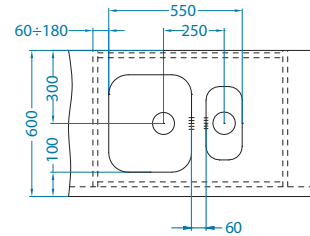

Variant 40+Variant 110

Waste kit: 1130559
Waste kit Pop-up: 1127258