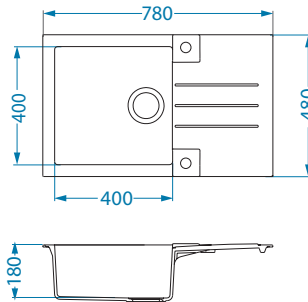

Installation:

←60→

Size: 780 x 480 mm
Bowl dimensions: 400 x 400 x 180 mm

surface	code	type	waste	Ø35 mm	*packing
 G11-arctic	1090944	reversible	3 1/2"	2x	carton 1 / 12
 G81-concrete	1122745	reversible	3 1/2"	2x	carton 1 / 12
 G22-terra	1090941	reversible	3 1/2"	2x	carton 1 / 12
 G55-beige	1090946	reversible	3 1/2"	2x	carton 1 / 12
 G91-carbon	1090942	reversible	3 1/2"	2x	carton 1 / 12