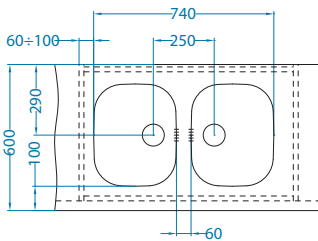

Variant 20-2x

Waste kit: 1130559
Waste kit Pop-up: 1127258