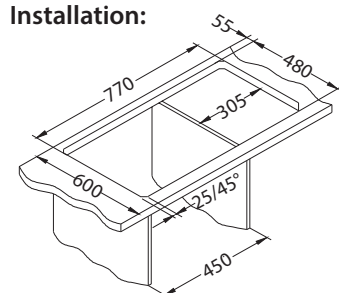

Installation: