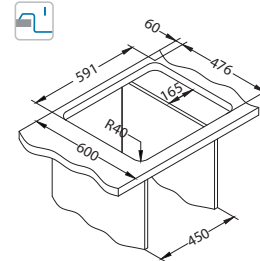

Zoom Maxim 10

1130551

Size: 615 x 500 mm
Bowl dimensions: 340 x 400 x 190 mm

surface	code	type	waste	Ø35 mm	*packing
SAT	1100215	reversible	3 1/2"	/	sleeve 0 / 60

SAT - satin

Installation:

Accessories:

Chopping board wooden 1016018
Strainer basket CHR 1109414
Strainer bowl stainless 1062602
AllRound 1131412