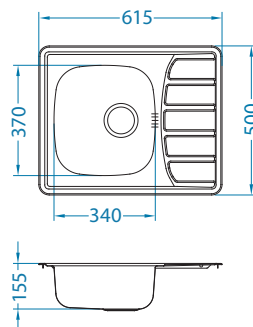

Zoom 10

Size: 615 x 500 mm
Bowl dimensions: 340 x 370 x 155 mm

Accessories:

surface	code	type	waste	Ø35 mm	*packing
NAT	1098940	reversible	3 1/2"	/	sleeve 0 / 64
LEI	1098941	reversible	3 1/2"	/	sleeve 0 / 64

NAT - smooth
LEI - leinen

Installation:

Zoom 20

Size: 790 x 500 mm
Bowl dimensions: 340 x 370 x 155 mm

Accessories:

surface	code	type	waste	Ø35 mm	*packing
NAT	1098938	reversible	3 1/2"	/	sleeve 0 / 32
LEI	1098939	reversible	3 1/2"	/	sleeve 0 / 32

NAT - smooth
LEI - leinen

Installation:

Zoom 30

Size: 860 x 500 mm
Bowl dimensions: 340 x 370 x 160 mm

Accessories:

surface	code	type	waste	Ø35 mm	*packing
NAT	1098773	reversible	3 1/2"	/	sleeve 0 / 32
LEI	1098842	reversible	3 1/2"	/	sleeve 0 / 32

NAT - smooth
LEI - leinen

Installation: