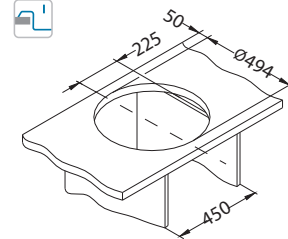

Installation: