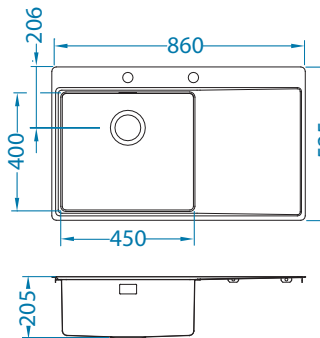

Installation*:

* F - installation needs specific treatment of worktop cut-out according to sink enclosed instructions

Pure Up 50

Until the stock lasts!

left

1123351

Size: 860 x 525 mm
Bowl dimensions: 450 x 400 x 205 mm

KMB - satin bowl, brushed surface

Installation*:

* F - installation needs specific treatment of worktop cut-out according to sink enclosed instructions

Pure Up 60

Until the stock lasts!

left

1123353

Size: 980 x 525 mm
Bowl dimensions: 340 x 400 x 205 mm
180 x 400 x 150 mm