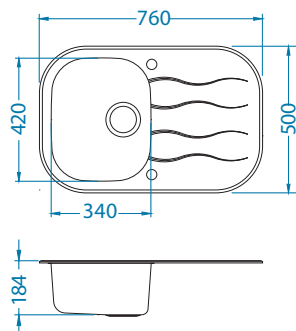

Wave Up 10

Until the stock lasts!

1123351

glass top	code	type	waste	Ø35 mm	*packing
white RAL 9003	SAT 1123810	reversible	3 1/2"	2x	carton 1 / 12
black RAL 9005	SAT 1123811	reversible	3 1/2"	2x	carton 1 / 12
*SAT	1123812	reversible	3 1/2"	2x	carton 1 / 12

SAT - satin

* RAL/Graphics on request with min. resolution 250 dpi

Size: 620 x 500 mm
Bowl dimensions: 340 x 420 x 175 mm

Installation:

Accessories:

Chopping board
wooden
1016018

Wave Up 20

Until the stock lasts!

1123351

glass top	code	type	waste	Ø35 mm	*packing
white RAL 9003	SAT 1123813	reversible	3 1/2"	2x	carton 1 / 6
black RAL 9005	SAT 1123814	reversible	3 1/2"	2x	carton 1 / 6
*SAT	1123815	reversible	3 1/2"	2x	carton 1 / 6

SAT - satin

* RAL/Graphics on request with min. resolution 250 dpi

Size: 760 x 500 mm
Bowl dimensions: 340 x 420 x 175 mm

Installation:

Accessories:

Chopping board
wooden
1016018

Wave Up 30

Until the stock lasts!

1123353

glass top	code	type	waste	Ø35 mm	*packing
white RAL 9003	SAT 1123816	reversible	3 1/2"	2x	carton 1 / 6
black RAL 9005	SAT 1123817	reversible	3 1/2"	2x	carton 1 / 6
*SAT	1123818	reversible	3 1/2"	2x	carton 1 / 6

SAT - satin

* RAL/Graphics on request with min. resolution 250 dpi

Size: 760 x 500 mm
Bowl dimensions: 340 x 420 x 175 mm
148 x 300 x 120 mm

Installation:

Accessories:

Chopping board
wooden
1016018

Strainer bowl
stainless
1062602