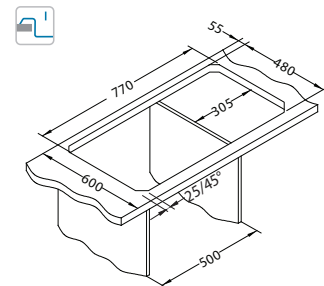

SAT - satin

Size: 790 x 500 mm
Bowl dimensions: 340 x 420 x 190 mm

Accessories:

Chopping board safety glass 1063063
Strainer bowl stainless 1062602
Chopping board wooden 1064565
AllRound 1131412

Installation: