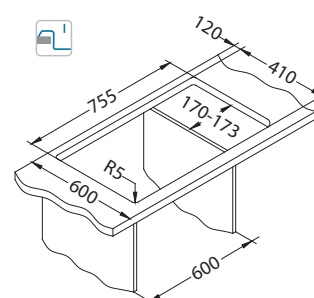

Installation: