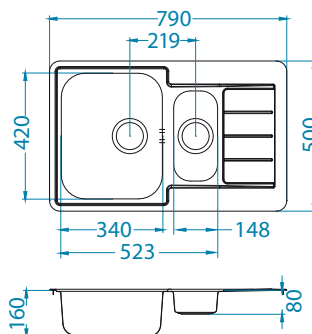

Line 60

1064388

Size: 615 x 500 mm
Bowl dimensions: 340 x 420 x 160 mm

Accessories:

Chopping board safety glass 1063063
Strainer bowl stainless 1062602
Chopping board wooden 1064565
AllRound 1131412

surface	code	type	waste	Ø35 mm	*packing
NAT	1065681	reversible	3 1/2"	0	sleeve 0 / 60

NAT - smooth

Installation:

Line 70

1130555

Size: 790 x 500 mm
Bowl dimensions: 340 x 420 x 160 mm
148 x 300 x 80 mm

Accessories:

Chopping board safety glass 1063063
Strainer bowl stainless 1062602
Chopping board wooden 1064565
AllRound 1131412

surface	code	type	waste	Ø35 mm	*packing
NAT	1065684	reversible	3 1/2"	0	sleeve 0 / 30

NAT - smooth

Installation:

Line 80

1130551

1020100*

Size: 790 x 500 mm
Bowl dimensions: 340 x 420 x 160 mm

Accessories:

Chopping board safety glass 1063063
Strainer bowl stainless 1062602
Chopping board wooden 1064565
AllRound 1131412

surface	code	type	waste	Ø35 mm	*packing
NAT	1066750	reversible	3 1/2"	0	sleeve 0 / 30
NAT	1065686*	reversible	1 1/2"	0	sleeve 0 / 30
LEI	1076801	reversible	3 1/2"	0	sleeve 0 / 30

NAT - smooth
LEI - leinen

Installation: