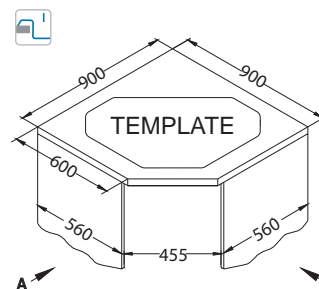

Installation: