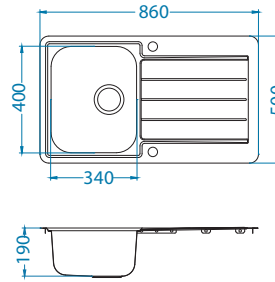

Line Maxim 10

Size: 980 x 500 mm
Bowl dimensions: 340 x 400 x 190 mm
148 x 300 x 130 mm

surface	code	type	waste	Ø35 mm	*packing
	SAT 1085943	reversible	3 1/2"	2x	carton 1 / 12 sleeve 0 / 30
	SAT 1089610*	reversible	3 1/2"	/	

SAT - satin

Installation:

Accessories:

Chopping board safety glass 1063063
Strainer bowl stainless 1062602
Chopping board wooden 1064565
AllRound 1131412

Line Maxim 20

Size: 860 x 500 mm
Bowl dimensions: 340 x 400 x 190 mm

surface	code	type	waste	Ø35 mm	*packing
	SAT 1085945	reversible	3 1/2"	2x	carton 1 / 12 sleeve 0 / 30
	SAT 1089611*	reversible	3 1/2"	/	

SAT - satin

Installation:

Accessories:

Chopping board safety glass 1063063
Strainer bowl stainless 1062602
Chopping board wooden 1064565
AllRound 1131412

Line Maxim 50

Size: 615 x 500 mm
Bowl dimensions: 340 x 400 x 190 mm
148 x 300 x 130 mm

surface	code	type	waste	Ø35 mm	*packing
	SAT 1085946	reversible	3 1/2"	2x	carton 1 / 14 sleeve 0 / 60
	SAT 1089612*	reversible	3 1/2"	/	

SAT - satin

Installation:

Accessories:

Chopping board safety glass 1063063
Strainer bowl stainless 1062602
Chopping board wooden 1064565
AllRound 1131412

* Packing: pieces in a carton / pieces on a pallet