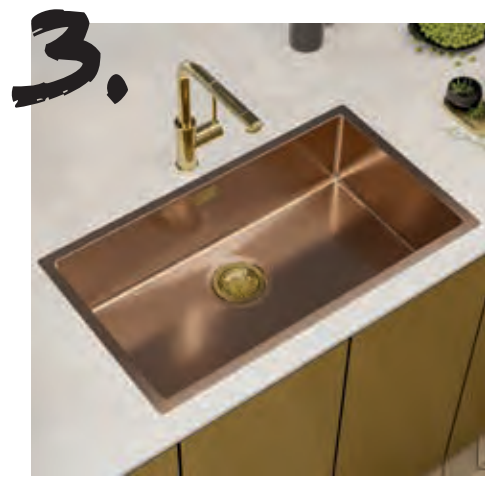

4.

Now, add cleverly designed
and functional accessories
and transform a kitchen
sink into a super functional
elegance.