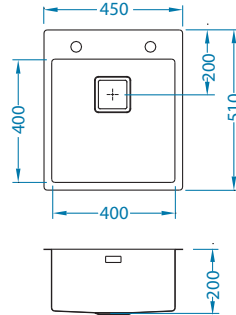

Stylux 10

Until the stock lasts!

surface	code	type	waste	Ø35 mm	*packing
BRS	1084278	single	square	2x	carton 1 / 14

BRS - brushed

Size: 450 x 510 mm
Bowl dimensions: 400 x 400 x 200 mm

Installation*:

* F - installation needs specific treatment of worktop cut-out according to sink enclosed instructions.