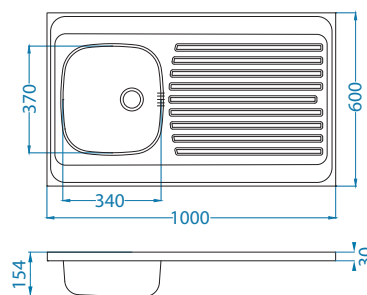

Classic 40

Size: 800 x 600 mm
Bowl dimensions: 340 x 370 x 153 mm
340 x 370 x 153 mm

Accessories

Waste kit
1071240

Chopping board
wooden
1016018

Strainer basket
CHR
1109414

surface	code	type	waste	Ø35 mm	*packing
NAT	1009078	double	1 1/2"	/	sleeve 0 / 36

NAT - smooth

Classic 70

Size: 1000 x 600 mm
Bowl dimensions: 340 x 370 x 154 mm

Accessories

Waste kit
1011717

Chopping board
wooden
1016018

Strainer basket
CHR
1109414

surface	code	type	waste	Ø35 mm	*packing
NAT	1108745	reversible	1 1/2"	/	sleeve 0 / 57

NAT - smooth

Classic 100

Size: 1200 x 600 mm
Bowl dimensions: 340 x 370 x 160 mm
340 x 370 x 160 mm

Accessories

Waste kit
1071240

Chopping board
wooden
1016018

Strainer basket
CHR
1109414

surface	code	type	waste	Ø35 mm	*packing
NAT	1009084	left	1 1/2"	/	sleeve 0 / 36
NAT	1009085	right	1 1/2"	/	sleeve 0 / 36
LEI	1008990	left	1 1/2"	/	sleeve 0 / 36
LEI	1008991	right	1 1/2"	/	sleeve 0 / 36

NAT - smooth LEI - leinen

* SRP is a non-binding recommended retail price including VAT.

* Packing: pieces in a carton / pieces on a pallet