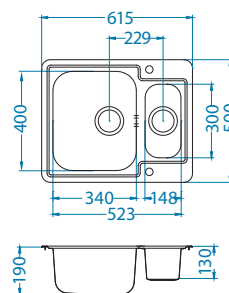

Line Maxim 10

Size: 980 x 500 mm
Bowl dimensions: 340 x 400 x 190 mm
148 x 300 x 130 mm

surface	code	type	waste	Ø35 mm	*packing
	SAT 1085943	reversible	3 1/2"	2x	carton 1 / 12 sleeve 0 / 30
	SAT 1089610*	reversible	3 1/2"	/	

SAT - satin

Installation:

Accessories:

Chopping board safety glass 1063063
Strainer bowl stainless 1062602
Chopping board wooden 1064565
AllRound 1131412

Line Maxim 20

Size: 860 x 500 mm
Bowl dimensions: 340 x 400 x 190 mm

surface	code	type	waste	Ø35 mm	*packing
	SAT 1085945	reversible	3 1/2"	2x	carton 1 / 12 sleeve 0 / 30
	SAT 1089611*	reversible	3 1/2"	/	

SAT - satin

Installation:

Accessories:

Chopping board safety glass 1063063
Strainer bowl stainless 1062602
Chopping board wooden 1064565
AllRound 1131412

Line Maxim 50

Size: 615 x 500 mm
Bowl dimensions: 340 x 400 x 190 mm
148 x 300 x 130 mm

surface	code	type	waste	Ø35 mm	*packing
	SAT 1085946	reversible	3 1/2"	2x	carton 1 / 14 sleeve 0 / 60
	SAT 1089612*	reversible	3 1/2"	/	

SAT - satin

Installation:

Accessories:

Chopping board safety glass 1063063
Strainer bowl stainless 1062602
Chopping board wooden 1064565
AllRound 1131412

* Packing: pieces in a carton / pieces on a pallet