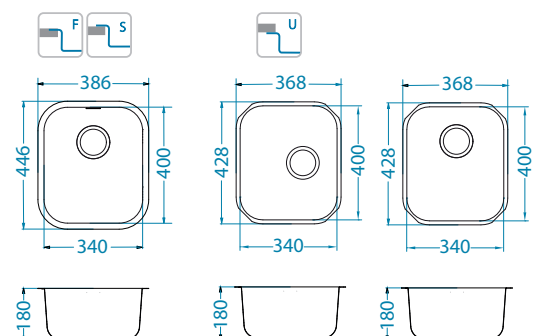

Accessories:

Waste
1130534

Waste Pop-Up
1127247

Waste kit
1130551

Waste kit Pop-Up
1127251

Chopping board
wooden
1016019

Strainer bowl
stainless
1062602