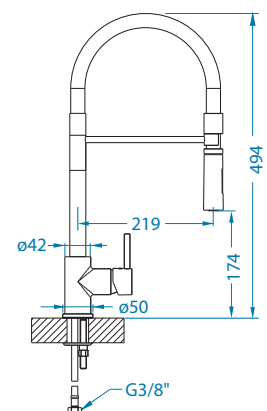

* Packing: pieces in a carton