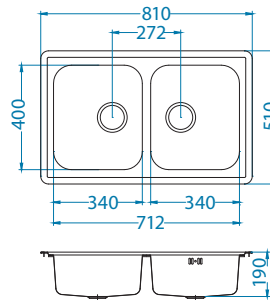

Elegant 40

1130555

Size: 810 x 510 mm
Bowl dimensions: 340 x 400 x 190 mm
340 x 400 x 190 mm

Accessories:

Chopping board wooden 1016018
Strainer basket CHR 1109414
Strainer bowl stainless 1062602
AllRound 1131412

surface	code	type	waste	Ø35 mm	*packing
SAT	1009383	reversible	3 1/2"	/	sleeve 0 / 30

SAT - satin

Installation:

Elegant 70

1130555

Size: 1110 x 510 mm
Bowl dimensions: 340 x 400 x 190 mm
340 x 400 x 190 mm

Accessories:

Chopping board wooden 1016018
Strainer basket CHR 1109414
Strainer bowl stainless 1062602
AllRound 1131412

surface	code	type	waste	Ø35 mm	*packing
SAT	*1009386	reversible	3 1/2"	/	sleeve 0 / 30

SAT - satin

*Available until stocks last!

Installation:

Elegant 110

1130555

Size: 810 x 510 mm
Bowl dimensions: 340 x 400 x 190 mm
148 x 300 x 130 mm

Accessories:

Chopping board wooden 1016018
Strainer basket CHR 1109414
Strainer bowl stainless 1062602
AllRound 1131412

surface	code	type	waste	Ø35 mm	*packing
SAT	1009247	reversible	3 1/2"	/	sleeve 0 / 30

SAT - satin

Installation: