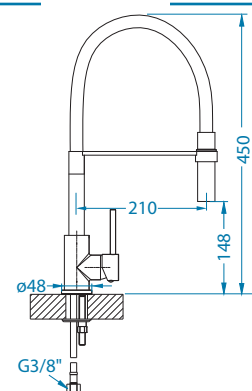

surface	code
CHR	1129024