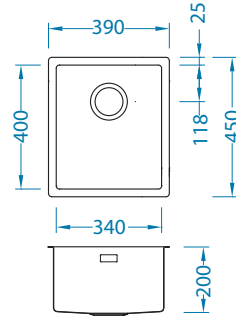

Size: 390 x 450 mm
Bowl dimensions: 340 x 400 x 200 mm

Accessories:

Waste trap (no waste)
1068989

Waste trap (no waste)
1033153

Undermounting set
1119093

Strainer bowl
1119836 - gold
1119837 - anthracite
1119839 - bronze
1119838 - copper