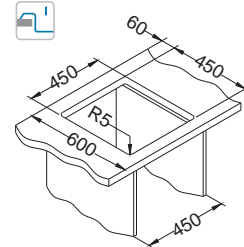

Installation: