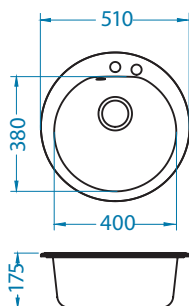

Niagara 10

Size: fi 510 mm
Bowl dimensions: fi 400 x 175 mm

surface	code	type	waste	Ø35 mm	*packing
G11-arctic	1100884	single	3 1/2"	2x	carton 1 / 12
G55-beige	1076855	single	3 1/2"	2x	carton 1 / 12
G91-carbon	1076856	single	3 1/2"	2x	carton 1 / 12

Installation:

Niagara 20

Size: 465 x 465 mm
Bowl dimensions: 380 x 320 x 180 mm

surface	code	type	waste	Ø35 mm	*packing
G11-arctic	1100885	single	3 1/2"	1x	carton 1 / 14
G55-beige	1089483	single	3 1/2"	1x	carton 1 / 14
G91-carbon	1089484	single	3 1/2"	1x	carton 1 / 14

Installation:

Niagara 30

Size: 775 x 430 mm
Bowl dimensions: 350 x 350 x 160 mm

surface	code	type	waste	Ø35 mm	*packing
G11-arctic	1100886	reversible	3 1/2"	2x	carton 1 / 12
G55-beige	1076857	reversible	3 1/2"	2x	carton 1 / 12
G91-carbon	1076858	reversible	3 1/2"	2x	carton 1 / 12

Installation: