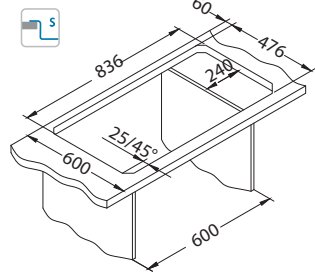

Installation: