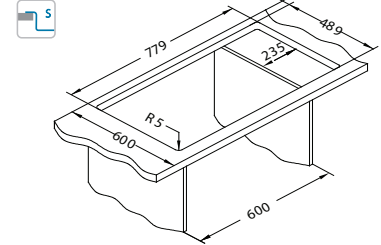

Rando Up 30

Until the stock lasts!

surface	code	type	waste	Ø35 mm	*packing
SAT	1136609	reversible	3 1/2"	2x	carton 1 / 8

SAT - satin

Size: 795 x 505 mm
Bowl dimensions: 400 x 400 x 205 mm

Installation*:

* F - installation needs specific treatment of worktop cut-out according to sink enclosed instructions