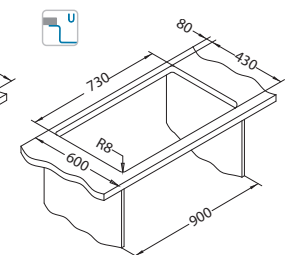

Installation*:

*U - installation into a cabinet with mask by means of 2 undermounting sets 1135533 (not enclosed).