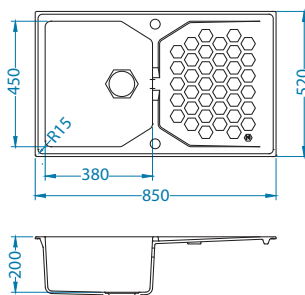

Installation:

Sensual 60

Size: 900 x 610 mm
Bowl dimensions: 451 x 353 x 200 mm
331 x 165 x 160 mm

surface	code	type	waste	ø35 mm	*packing
G11-arctic	1125703	corner	hexagonal	2x	carton 1 / 8
G04M-steel	1108258	corner	hexagonal	2x	carton 1 / 8
G02M-pebble	1108256	corner	hexagonal	2x	carton 1 / 8
G03M-chocolate	1108257	corner	hexagonal	2x	carton 1 / 8
G05M-twilight	1108259	corner	hexagonal	2x	carton 1 / 8