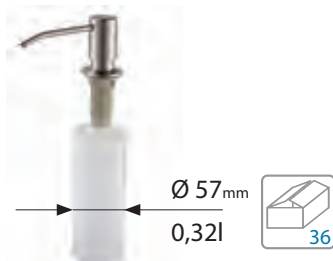

Detergent dispensers

Detergent dispenser - CALLAS

code	structure color
1129078	CHR
1129077	SAT
1129074	G11
1129075	G55
1129073	G81
1129076	G91