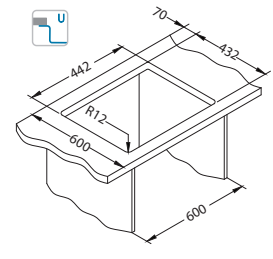

Installation*:

*U - installation by means of undermounting set 1135533 (not enclosed).