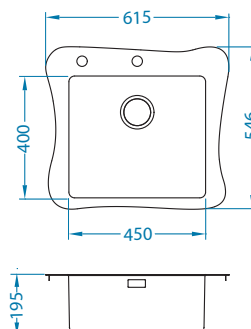

1123351

Size: 615 x 546 mm
Bowl dimensions: 450 x 400 x 195 mm

Accessories:

AllRound
1131412

surface	code	type	waste	Ø35 mm	*packing
KMB	1126054	single	3 1/2"	2x	carton 1 / 14

KMB - satin bowl, brushed surface