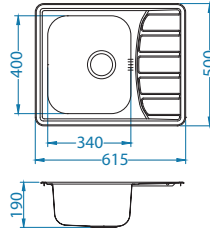

Zoom Maxim 10

1130551

Size: 615 x 500 mm
Bowl dimensions: 340 x 400 x 190 mm

surface	code	type	waste	Ø35 mm	*packing
SAT	1100215	reversible	3 1/2"	/	sleeve 0 / 60

SAT - satin

Installation:

Accessories:

Chopping board wooden 1016018
Strainer basket CHR 1109414
Strainer bowl stainless 1062602
AllRound 1131412