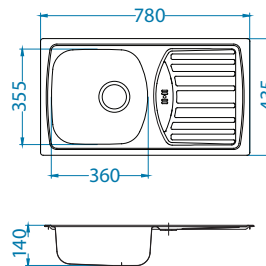

Accessories:

Waste kit
1071237 - 1 1/2"
1130544 - 3 1/2"

surface	code	type	waste	ø35 mm	*packing
NAT	1136530	reversible	1 1/2"	/	sleeve 0/36
NAT	1136532	reversible	3 1/2"	/	sleeve 0/36

NAT - smooth LEI - leinen