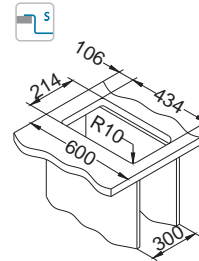

Installation*:

* F - installation needs specific treatment of worktop cut-out according to sink enclosed instructions.
* U - installation by means of undermounting set 1119093 (not enclosed).