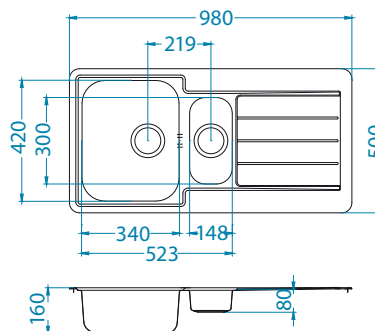

NAT - smooth

Velikost pomivalnika: 980 x 500 mm

Velikost posode: 340 x 420 x 160 mm
148 x 300 x 80 mm

Installation:

Accessories:

Chopping board
safety glass
1063063

Strainer bowl
stainless
1062602

Chopping board AllRound
wooden
1064565