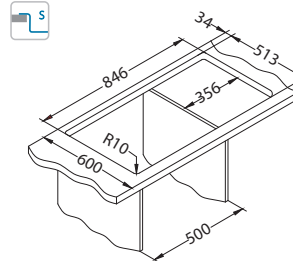

Installation*:

* F - installation needs specific treatment of worktop cut-out according to sink enclosed instructions

Accessories:

Strainer bowl
stainless
1119835

Chopping board
wooden
1080029

Chopping board
safety glass
1084835 - black

AllRound
1131412