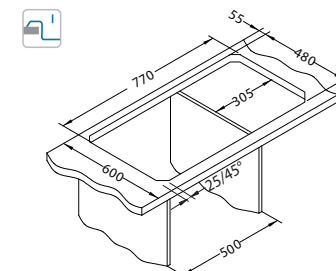

SAT - satin

Installation:

Size: 1160 x 500 mm
 Bowl dimensions: 340 x 400 x 195 mm
 340 x 400 x 195 mm

Accessories:

Chopping board safety glass 1063063
Strainer bowl stainless 1062602
Chopping board wooden 1064565
AllRound 1131412