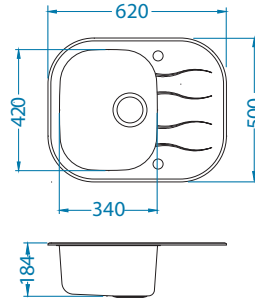

Wave 10

1127251

Size: 620 x 500 mm
Bowl dimensions: 340 x 420 x 175 mm

glass top	code	type	waste	ø35 mm	*packing
white RAL 9003	SAT 1102727	reversible	3 1/2"	2x	carton 1 / 12
black RAL 9005	SAT 1102726	reversible	3 1/2"	2x	carton 1 / 12
*SAT	1102936	reversible	3 1/2"	2x	carton 1 / 12

SAT - satin

* RAL/Graphics on request with min. resolution 250 dpi

Installation:

Accessories:

Chopping board
wooden
1016018

Wave 20

1127251

Size: 760 x 500 mm
Bowl dimensions: 340 x 420 x 175 mm

glass top	code	type	waste	ø35 mm	*packing
white RAL 9003	SAT 1102729	reversible	3 1/2"	2x	carton 1 / 6
black RAL 9005	SAT 1102728	reversible	3 1/2"	2x	carton 1 / 6
*SAT	1102940	reversible	3 1/2"	2x	carton 1 / 6

SAT - satin

* RAL/Graphics on request with min. resolution 250 dpi

Installation:

Accessories:

Chopping board
wooden
1016018

Wave 30

1127258

Size: 760 x 500 mm
Bowl dimensions: 340 x 420 x 175 mm
148 x 300 x 120 mm

glass top	code	type	waste	ø35 mm	*packing
white RAL 9003	SAT 1102741	reversible	3 1/2"	2x	carton 1 / 6
black RAL 9005	SAT 1102730	reversible	3 1/2"	2x	carton 1 / 6
*SAT	1102944	reversible	3 1/2"	2x	carton 1 / 6

SAT - satin

* RAL/Graphics on request with min. resolution 250 dpi

Installation:

Accessories:

Chopping board
wooden
1016018

Strainer bowl
stainless
1062602