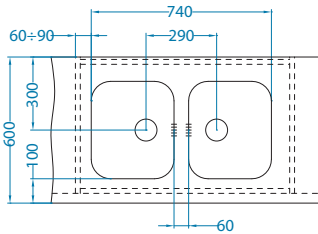

Cabinet width 900 mm

Variant 40-2x

Waste kit: 1130559
Waste kit Pop-up: 1127258