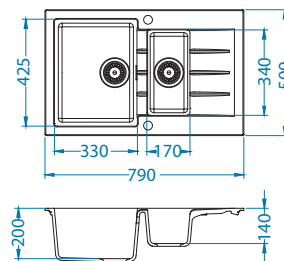

Cadit 50

Size: 1000 x 500 mm
Bowl dimensions: 475 x 425 x 198 mm

surface	code	type	waste	Ø35 mm	*packing
G11-arctic	1140594	reversible	3 1/2"	2x	carton 1 / 9
G81-concrete	1140595	reversible	3 1/2"	2x	carton 1 / 9
G22-terra	1140596	reversible	3 1/2"	2x	carton 1 / 9
G55-beige	1140597	reversible	3 1/2"	2x	carton 1 / 9
G91-carbon	1140598	reversible	3 1/2"	2x	carton 1 / 9

Accessories:

Chopping board AllRound
wooden 1133157 1131412

Installation:

Cadit 70

Size: 790 x 500 mm
Bowl dimensions: 330 x 425 x 200 mm
170 x 340 x 140 mm

surface	code	type	waste	Ø35 mm	*packing
G11-arctic	1131357	reversible	3 1/2"	2x	carton 1 / 12
G81-concrete	1131360	reversible	3 1/2"	2x	carton 1 / 12
G22-terra	1131358	reversible	3 1/2"	2x	carton 1 / 12
G55-beige	1131359	reversible	3 1/2"	2x	carton 1 / 12
G91-carbon	1131361	reversible	3 1/2"	2x	carton 1 / 12

Accessories:

Chopping board **Strainer bowl** AllRound
wooden stainless 1133157 1122700 1131412

Installation:

Cadit 80

Size: 1000 x 500 mm
Bowl dimensions: 330 x 425 x 200 mm
170 x 340 x 140 mm

surface	code	type	waste	Ø35 mm	*packing
G11-arctic	1140599	reversible	3 1/2"	2x	carton 1 / 9
G81-concrete	1140600	reversible	3 1/2"	2x	carton 1 / 9
G22-terra	1140601	reversible	3 1/2"	2x	carton 1 / 9
G55-beige	1140602	reversible	3 1/2"	2x	carton 1 / 9
G91-carbon	1140603	reversible	3 1/2"	2x	carton 1 / 9

Accessories:

Chopping board **Strainer bowl** AllRound
wooden stainless 1133157 1122700 1131412

Installation: