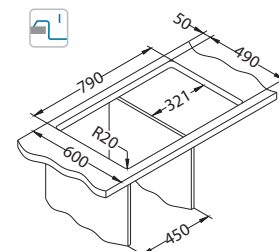

Installation: