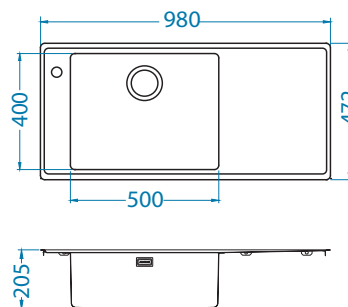

Stricto 30

surface	code	type	waste	Ø35 mm	*packing
	KMB 1149536	left	3 1/2"	1x	carton 1 / 8
	KMB 1149537	right	3 1/2"	1x	carton 1 / 8

KMB - satin bowl, brushed surface

Size: 980 x 472 mm
Bowl dimensions: 500 x 400 x 205 mm