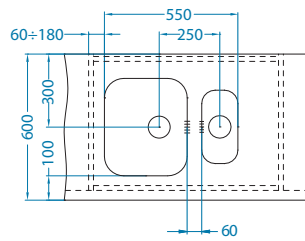

Size: 480 x 400 mm
Bowl dimensions: 480 x 400 x 180 mm

Accessories:

Waste trap
(no waste)
1068989

Waste trap
(no waste)
1033153

Chopping board
wooden
1016019

Monarch Variant 40

surface	code	type	waste	Ø 35 mm	*packing
gold	1113584	single	3 1/2"	0	carton 1 / 14
copper	1113586	single	3 1/2"	0	carton 1 / 14
bronze	1113587	single	3 1/2"	0	carton 1 / 14
anthracite	1113589	single	3 1/2"	0	carton 1 / 14

Size: 340 x 400 mm
Bowl dimensions: 340 x 400 x 180 mm

Accessories:

Waste trap
(no waste)
1068989

Waste trap
(no waste)
1033153

Chopping board
wooden
1016018

Monarch Variant 110

surface	code	type	waste	Ø 35 mm	*packing
gold	1114240	single	3 1/2"	0	carton 1 / 15
copper	1114241	single	3 1/2"	0	carton 1 / 15
bronze	1114242	single	3 1/2"	0	carton 1 / 15
anthracite	1114243	single	3 1/2"	0	carton 1 / 15

Size: 148 x 300 mm
Bowl dimensions: 148 x 300 x 120 mm

Accessories:

Waste trap
(no waste)
1068989

Waste trap
(no waste)
1033153

Strainer bowl
1069009 - gold
1069008 - cooper
1103811 - bronze
1078591 - anthracite

Monarch Variant [U] bowl configurations

Cabinet width 800 mm

Variant 10+Variant 110

Variant 40+Variant 110

Cabinet width 900 mm

Variant 40-2x

Cabinet width 1000 mm

Variant 10+Variant 40