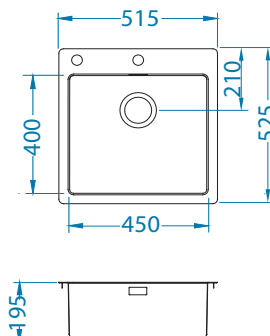

Accessories:

Strainer bowl
stainless
1119835

Chopping board
wooden
1080029

Chopping board
safety glass
1084835 - black

ALVEUS TriTop 400
1084325

surface	code	type	waste	Ø35 mm	*packing
KMB	1123787	single	3 1/2"	2x	carton 1 / 14

KMB - satin bowl, brushed surface