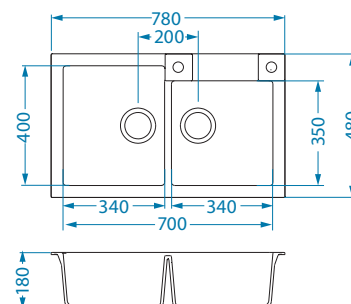

Installation:

←60→

Size: 780 x 480 mm
Bowl dimensions: 400 x 400 x 180 mm

surface	code	type	waste	Ø35 mm	*packing
 G11-arctic	1090944	reversible	3 1/2"	2x	carton 1 / 12
 G81-concrete	1122745	reversible	3 1/2"	2x	carton 1 / 12
 G22-terra	1090941	reversible	3 1/2"	2x	carton 1 / 12
 G55-beige	1090946	reversible	3 1/2"	2x	carton 1 / 12
 G91-carbon	1090942	reversible	3 1/2"	2x	carton 1 / 12