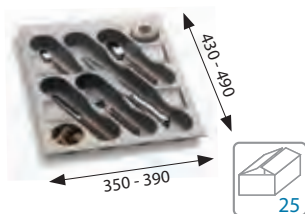

Cutlery tray PE-450

plastic

code

1090348