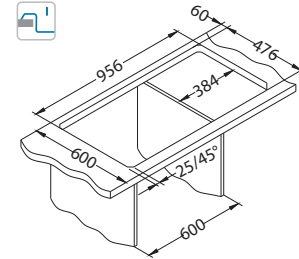

Installation: