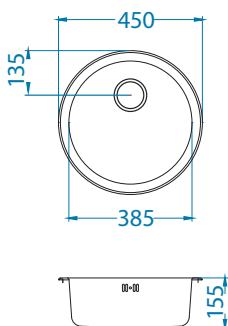

Accessories:

Waste kit
1011717 - 1 1/2"
1130537 - 3 1/2"

Strainer basket
CHR
1109412

surface	code	type	waste	Ø35 mm	*packing	*SRP €/pcs	Special offer
NAT	1084837	single	3 1/2"	/	sleeve 0 / 114	79,90 €	
	1008987	single	1 1/2"	/	sleeve 0 / 114	79,90 €	
LEI	1084838	single	3 1/2"	/	sleeve 0 / 114	89,90 €	
	1009130	single	1 1/2"	/	sleeve 0 / 114	89,90 €	

NAT - smooth   LEI - leinen