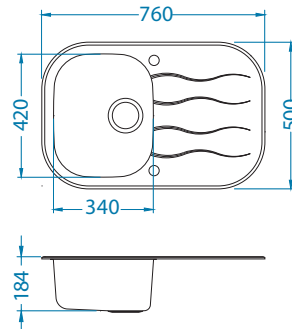

Wave 10

1127251

Size: 620 x 500 mm
Bowl dimensions: 340 x 420 x 175 mm

glass top	code	type	waste	ø35 mm	*packing
white RAL 9003	SAT 1102727	reversible	3 1/2"	2x	carton 1 / 12
black RAL 9005	SAT 1102726	reversible	3 1/2"	2x	carton 1 / 12
*SAT	1102936	reversible	3 1/2"	2x	carton 1 / 12

SAT - satin

* RAL/Graphics on request with min. resolution 250 dpi

Installation:

Accessories:

Chopping board
wooden
1016018

Wave 20

1127251

Size: 760 x 500 mm
Bowl dimensions: 340 x 420 x 175 mm

glass top	code	type	waste	ø35 mm	*packing
white RAL 9003	SAT 1102729	reversible	3 1/2"	2x	carton 1 / 6
black RAL 9005	SAT 1102728	reversible	3 1/2"	2x	carton 1 / 6
*SAT	1102940	reversible	3 1/2"	2x	carton 1 / 6

SAT - satin

* RAL/Graphics on request with min. resolution 250 dpi

Installation:

Accessories:

Chopping board
wooden
1016018

Wave 30

1127258

Size: 760 x 500 mm
Bowl dimensions: 340 x 420 x 175 mm
148 x 300 x 120 mm

glass top	code	type	waste	ø35 mm	*packing
white RAL 9003	SAT 1102741	reversible	3 1/2"	2x	carton 1 / 6
black RAL 9005	SAT 1102730	reversible	3 1/2"	2x	carton 1 / 6
*SAT	1102944	reversible	3 1/2"	2x	carton 1 / 6

SAT - satin

* RAL/Graphics on request with min. resolution 250 dpi

Installation:

Accessories:

Chopping board
wooden
1016018

Strainer bowl
stainless
1062602