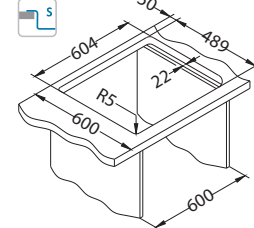

Installation*:

* F - installation needs specific treatment of worktop cut-out according to sink enclosed instructions