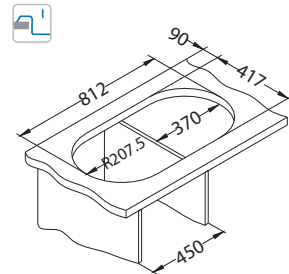

Installation: