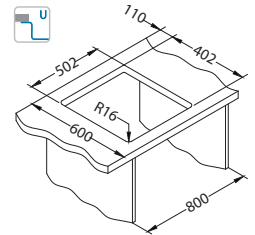

Installation*:

*U - installation by means of undermounting set 1135533 (not enclosed).