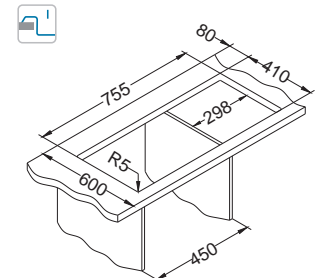

Installation: