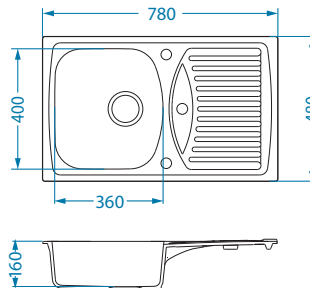

Galapagos 30

surface	code	type	waste	Ø35 mm	*packing
G11-arctic	1100882	reversible	3 1/2"	2x	carton 1 / 12
G55-beige	1091213	reversible	3 1/2"	2x	carton 1 / 12
G91-carbon	1091214	reversible	3 1/2"	2x	carton 1 / 12

Size: 770 x 430 mm
Bowl dimensions: 380 x 370 x 150 mm

Installation:

Record 30

surface	code	type	waste	Ø35 mm	*packing
G11-arctic	1130332	reversible	3 1/2"	2x	carton 1 / 12
G55-beige	1130330	reversible	3 1/2"	2x	carton 1 / 12
G91-carbon	1130331	reversible	3 1/2"	2x	carton 1 / 12

Size: 780 x 480 mm
Bowl dimensions: 360 x 400 x 160 mm

Installation:

Record 40

surface	code	type	waste	Ø35 mm	*packing
G11-arctic	1144964	reversible	3 1/2"	/	carton 1 / 12
G55-beige	1144465	reversible	3 1/2"	/	carton 1 / 12
G91-carbon	1144466	reversible	3 1/2"	/	carton 1 / 12

Size: 780 x 480 mm
Bowl dimensions: 440 x 400 x 180 mm

Installation:

* Packing: pieces in a carton / pieces on a pallet