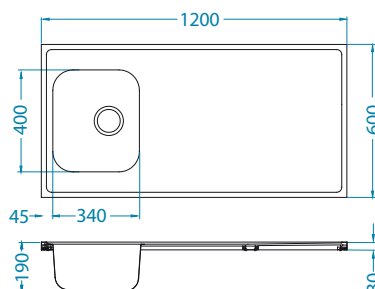

Classic Pro 90

ALVEUS

1130551

Size: 1200 x 600 mm
Bowl dimensions: 340 x 400 x 190 mm

Accessories:

Chopping board wooden 1016018
Strainer basket CHR 1109414
Strainer bowl stainless 1062602
AllRound 1131412

surface	code	type	waste	Ø35 mm	*packing
SAT	1130473	reversible	3 1/2"	/	carton 1 / 5

SAT - satin

Installation:

Classic Pro 100

1130555

Size: 1200 x 600 mm
Bowl dimensions: 340 x 400 x 190 mm
340 x 400 x 190 mm

Accessories:

Chopping board wooden 1016018
Strainer basket CHR 1109414
Strainer bowl stainless 1062602
AllRound 1131412

surface	code	type	waste	Ø35 mm	*packing
SAT	1130474	reversible	3 1/2"	/	carton 1 / 5

SAT - satin

Installation:

Classic Pro 110

1130555

Size: 1400 x 600 mm
Bowl dimensions: 340 x 400 x 190 mm
340 x 400 x 190 mm

Accessories:

Chopping board wooden 1016018
Strainer basket CHR 1109414
Strainer bowl stainless 1062602
AllRound 1131412

surface	code	type	waste	Ø35 mm	*packing
SAT	1132129	reversible	3 1/2"	/	carton 1 / 4

SAT - satin

Installation: