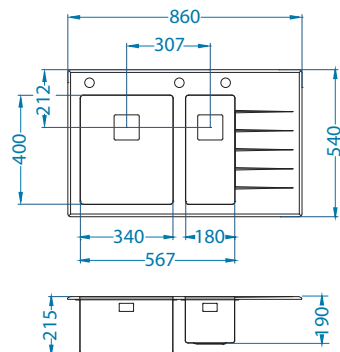

NAT - semi-shiny * RAL/Graphics on request with min. resolution 250 dpi

Size: 860 x 540 mm
Bowl dimensions: 340 x 400 x 200 mm
180 x 400 x 175 mm

Installation:

Accessories:

Chopping board
safety glass
1084835 - black