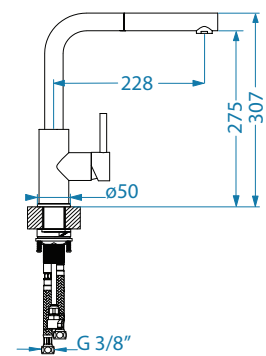

Laguna Monarch

pcs 10

surface	code
gold	1134828
copper	1134830
bronze	1134829
anthracite	1134827

Zeos-P Monarch

pcs 10

surface	code
gold	1136501
copper	1136502
bronze	1136503
anthracite	1136504

Zina Monarch