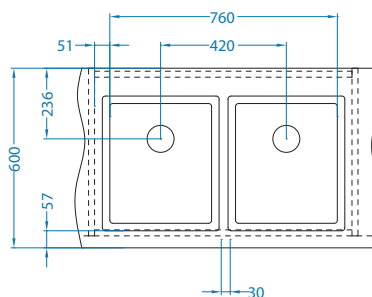

Monarch Quadrix bowl configurations

Cabinet width 900 mm