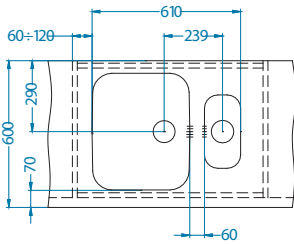

Cabinet width 800 mm

Variant 10+Variant 110

Waste kit: 1130559
Waste kit Pop-up: 1127258