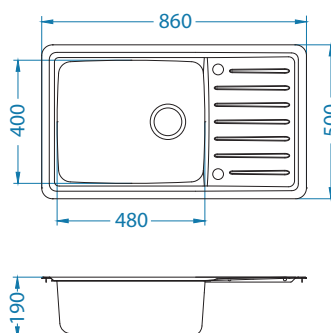

Chopping board
wooden
1016019

Galeo 30

Size: 860 x 500 mm
Bowl dimensions: 480 x 400 x 190 mm

surface	code	type	waste	Ø35 mm	*packing
SAT	1128554	reversible	3 1/2"	2x	carton 1 / 12

SAT - satin

Installation: