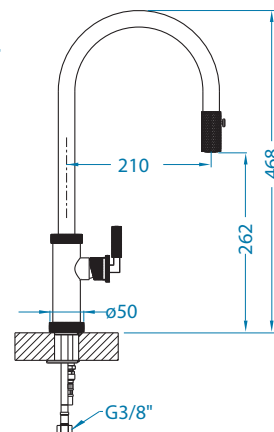

Slim Monarch

surface	code
gold	1134833
copper	1134834
bronze	1134835
anthracite	1134832

* Packing: pieces in a carton

Nerina - PS

surface	code
NIC-BR	1132178
black mat	1132179
CHR	1132177

Lara - PS

surface	code
CHR-BR	1103779