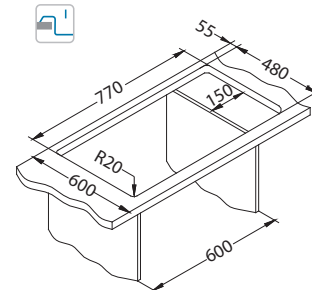

Installation:

Accessories:

Chopping board
wooden
1016019

AllRound
1131412