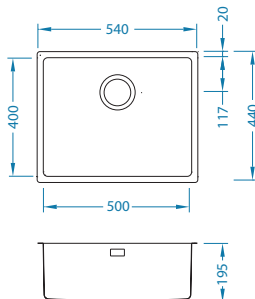

Accessories:

Waste trap (no waste)
1068989

Waste trap (no waste)
1033153

Strainer bowl
1119836 - gold
1119837 - anthracite
1119839 - bronze
1119838 - copper

Chopping board
wooden
1080029