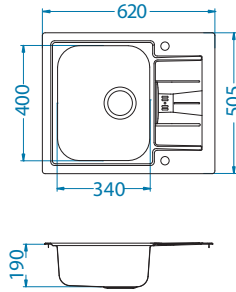

Line Maxim 60

1127248

Size: 620 x 505 mm
Bowl dimensions: 340 x 400 x 190 mm

Accessories:

Chopping board safety glass 1063063
Strainer bowl stainless 1062602
Chopping board wooden 1064565
AllRound 1131412

surface	code	type	waste	Ø35 mm	*packing
SAT	1085959	reversible	3 1/2"	2x	carton 1 / 14

SAT - satin

Installation*:

* F - installation needs specific treatment of worktop cut-out according to sink enclosed instructions

Line Maxim 70

1127257

Size: 795 x 505 mm
Bowl dimensions: 340 x 400 x 190 mm
148 x 300 x 130 mm

Accessories:

Chopping board safety glass 1063063
Strainer bowl stainless 1062602
Chopping board wooden 1064565
AllRound 1131412

surface	code	type	waste	Ø35 mm	*packing
SAT	1085960	reversible	3 1/2"	2x	carton 1 / 12

SAT - satin

Installation*:

* F - installation needs specific treatment of worktop cut-out according to sink enclosed instructions

Line Maxim 90

1127257

Size: 795 x 505 mm
Bowl dimensions: 340 x 400 x 190 mm
340 x 400 x 190 mm

Accessories:

Chopping board safety glass 1063063
Strainer bowl stainless 1062602
Chopping board wooden 1064565
AllRound 1131412

surface	code	type	waste	Ø35 mm	*packing
SAT	1092002	reversible	3 1/2"	2x	carton 1 / 12

SAT - satin

Installation*:

* F - installation needs specific treatment of worktop cut-out according to sink enclosed instructions