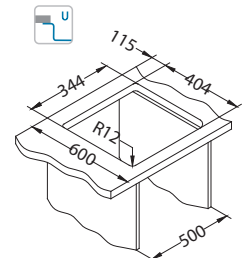

Installation*:

* F - installation needs specific treatment of worktop cut-out according to sink enclosed instructions.
* U - installation by means of undermounting set 1119093 (not enclosed).