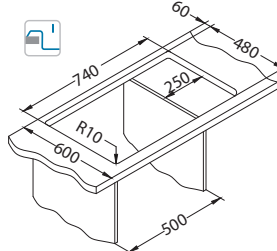

Installation*:

*U - installation into a cabinet with mask by means of 2 undermounting sets 1135533 (not enclosed).

* Packing: pieces in a carton / pieces on a pallet