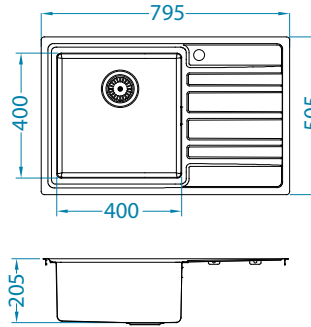

Rando 30 FS

left

Size: 795 x 505 mm
Bowl dimensions: 400 x 400 x 205 mm

Accessories:

Strainer bowl stainless 1119835

Chopping board wooden 1080029

AllRound 1131412

surface	code	type	waste	Ø35 mm	*packing
	SAT 1149725	left	3 1/2"	1x	carton 1 / 8
	SAT 1149726	right	3 1/2"	1x	carton 1 / 8

SAT - satin

Installation*:

* F - installation needs specific treatment of worktop cut-out according to sink enclosed instructions

Rando 50 FS

left

Size: 865 x 505 mm
Bowl dimensions: 450 x 400 x 205 mm

Accessories:

Strainer bowl stainless 1119835

Chopping board wooden 1080029

AllRound 1131412

surface	code	type	waste	Ø35 mm	*packing
	SAT 1149728	left	3 1/2"	1x	carton 1 / 8
	SAT 1149731	right	3 1/2"	1x	carton 1 / 8

SAT - satin

Installation*:

* F - installation needs specific treatment of worktop cut-out according to sink enclosed instructions

Rando 30

left

Size: 790 x 500 mm
Bowl dimensions: 400 x 400 x 205 mm

Accessories:

Strainer bowl stainless 1119835

Chopping board wooden 1080029

AllRound 1131412

surface	code	type	waste	Ø35 mm	*packing
	SAT 1149525	left	3 1/2"	1x	carton 1 / 8
	SAT 1149526	right	3 1/2"	1x	carton 1 / 8

SAT - satin

Installation: