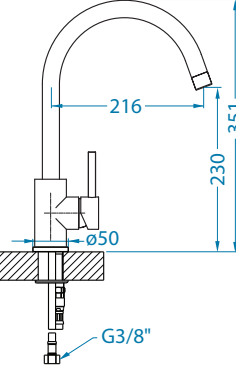

* Packing: pieces in a carton