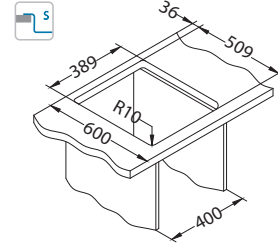

Installation*:

* F - installation needs specific treatment of worktop cut-out according to sink enclosed instructions.