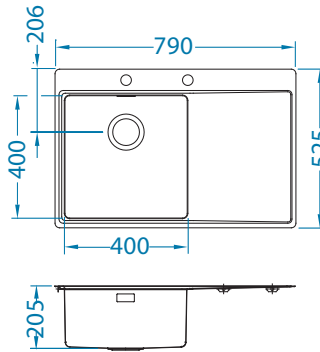

* Packing: pieces in a carton / pieces on a pallet

Pure Up 40

Until the stock lasts!

left

1123351

Size: 790 x 525 mm
Bowl dimensions: 400 x 400 x 205 mm

Accessories:

Strainer bowl
stainless
1119835

Installation*:

* F - installation needs specific treatment of worktop cut-out according to sink enclosed instructions

Pure Up 50

Until the stock lasts!

left

1123351

Size: 860 x 525 mm
Bowl dimensions: 450 x 400 x 205 mm