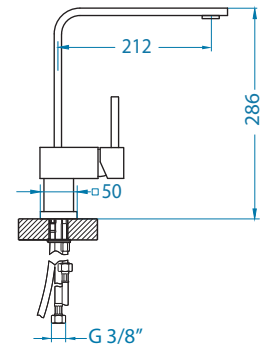

Laguna Monarch

pcs 10

surface	code
gold	1134828
copper	1134830
bronze	1134829
anthracite	1134827

Zeos-P Monarch

pcs 10

surface	code
gold	1136501
copper	1136502
bronze	1136503
anthracite	1136504

Zina Monarch

pcs 10

surface	code
gold	1136509
copper	1136510
bronze	1136511
anthracite	1136512

Oz Monarch

pcs 10

surface	code
gold	1134858
copper	1134857
bronze	1134855
anthracite	1134854