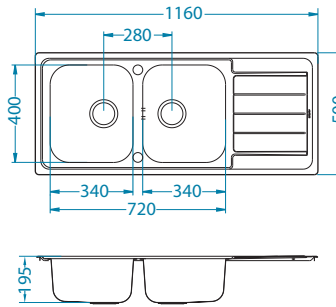

Size: 1160 x 500 mm
Bowl dimensions: 340 x 400 x 195 mm
340 x 400 x 195 mm

Accessories:

Chopping board safety glass 1063063
Strainer bowl stainless 1062602
Chopping board wooden 1064565
AllRound 1131412

surface	code	type	waste	Ø35 mm	*packing
SAT	1087975	reversible	3 1/2"	2x	carton 1 / 6

SAT - satin

* Packing: pieces in a carton / pieces on a pallet