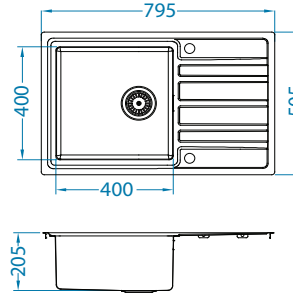

Rando Up 30

Until the stock lasts!

surface	code	type	waste	Ø35 mm	*packing
SAT	1136609	reversible	3 1/2"	2x	carton 1 / 8

SAT - satin

Size: 795 x 505 mm
Bowl dimensions: 400 x 400 x 205 mm

Installation*:

* F - installation needs specific treatment of worktop cut-out according to sink enclosed instructions

Accessories:

Strainer bowl stainless 1119835

Chopping board wooden 1080029

AllRound 1131412

Rando Up 50

Until the stock lasts!

surface	code	type	waste	Ø35 mm	*packing
SAT	1136611	left	3 1/2"	2x	carton 1 / 8
SAT	1136610	right	3 1/2"	2x	carton 1 / 8

SAT - satin

Size: 865 x 505 mm
Bowl dimensions: 450 x 400 x 205 mm

Installation*:

* F - installation needs specific treatment of worktop cut-out according to sink enclosed instructions

Accessories:

Strainer bowl stainless 1119835

Chopping board wooden 1080029

AllRound 1131412

* Packing: pieces in a carton / pieces on a pallet