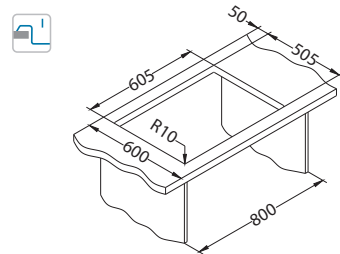

NAT - semi-shiny * RAL/Graphics on request with min. resolution 250 dpi

Size: 860 x 540 mm
Bowl dimensions: 340 x 400 x 200 mm
180 x 400 x 175 mm

Installation:

Accessories:

Chopping board
safety glass
1084835 - black