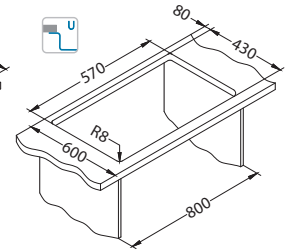

Installation*:

*U - installation into a cabinet with mask by means of 2 undermounting sets 1135533 (not enclosed).