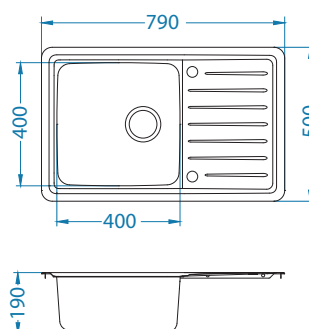

Galeo 10

Size: 615 x 500 mm
Bowl dimensions: 340 x 400 x 190 mm

surface	code	type	waste	Ø35 mm	*packing
SAT	1128552	reversible	3 1/2"	2x	carton 1 / 14

SAT - satin

Installation:

Accessories:

Galeo 20

Size: 790 x 500 mm
Bowl dimensions: 400 x 400 x 190 mm

surface	code	type	waste	Ø35 mm	*packing
SAT	1128553	reversible	3 1/2"	2x	carton 1 / 12

SAT - satin

Installation:

Accessories:

Galeo 30

Size: 860 x 500 mm
Bowl dimensions: 480 x 400 x 190 mm

surface	code	type	waste	Ø35 mm	*packing
SAT	1128554	reversible	3 1/2"	2x	carton 1 / 12

SAT - satin

Installation:

Accessories: