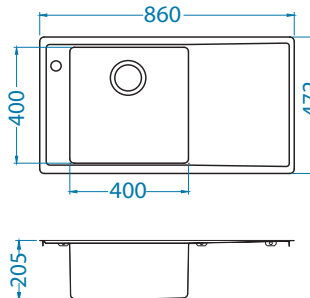

KMB - satin bowl, brushed surface