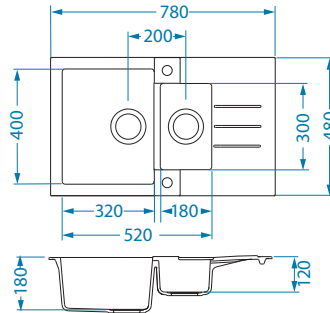

Size: 780 x 480 mm
Bowl dimensions: 320 x 400 x 180 mm
180 x 300 x 120 mm

surface	code	type	waste	Ø35 mm	*packing
G11-arctic	1090952	reversible	3 1/2"	2x	carton 1 / 12
G81-concrete	1122742	reversible	3 1/2"	2x	carton 1 / 12
G22-terra	1090953	reversible	3 1/2"	2x	carton 1 / 12
G55-beige	1090954	reversible	3 1/2"	2x	carton 1 / 12
G91-carbon	1090955	reversible	3 1/2"	2x	carton 1 / 12