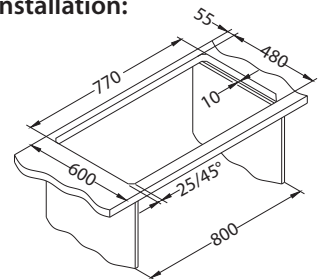

Installation: