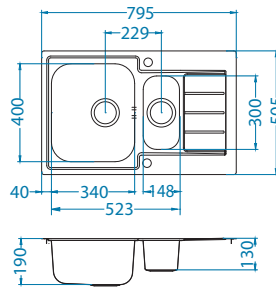

Line Maxim 60

1127248

Size: 620 x 505 mm
Bowl dimensions: 340 x 400 x 190 mm

Accessories:

Chopping board safety glass 1063063
Strainer bowl stainless 1062602
Chopping board wooden 1064565
AllRound 1131412

surface	code	type	waste	Ø35 mm	*packing
SAT	1085959	reversible	3 1/2"	2x	carton 1 / 14

SAT - satin

Installation*:

* F - installation needs specific treatment of worktop cut-out according to sink enclosed instructions

Line Maxim 70

1127257

Size: 795 x 505 mm
Bowl dimensions: 340 x 400 x 190 mm
148 x 300 x 130 mm

Accessories:

Chopping board safety glass 1063063
Strainer bowl stainless 1062602
Chopping board wooden 1064565
AllRound 1131412

surface	code	type	waste	Ø35 mm	*packing
SAT	1085960	reversible	3 1/2"	2x	carton 1 / 12

SAT - satin

Installation*:

* F - installation needs specific treatment of worktop cut-out according to sink enclosed instructions

Line Maxim 90

1127257

Size: 795 x 505 mm
Bowl dimensions: 340 x 400 x 190 mm
340 x 400 x 190 mm

Accessories:

Chopping board safety glass 1063063
Strainer bowl stainless 1062602
Chopping board wooden 1064565
AllRound 1131412

surface	code	type	waste	Ø35 mm	*packing
SAT	1092002	reversible	3 1/2"	2x	carton 1 / 12

SAT - satin

Installation*:

* F - installation needs specific treatment of worktop cut-out according to sink enclosed instructions