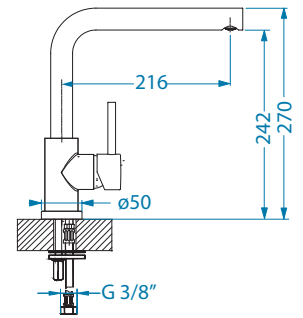

Slim Monarch

surface	code
gold	1134833
copper	1134834
bronze	1134835
anthracite	1134832

* Packing: pieces in a carton

Nerina - PS

surface	code
NIC-BR	1132178
black mat	1132179
CHR	1132177

Lara - PS

surface	code
CHR-BR	1103779