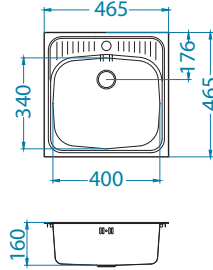

Basic 130

Size: 465 x 465 mm
Bowl dimensions: 340 x 400 x 160 mm

Accessories:

Waste kit
1011717

Chopping board
wooden
1016018

Strainer basket
CHR
1109414

surface	code	type	waste	ø35 mm	*packing
NAT	1008825	single	1 1/2"	1x	sleeve 0/68

NAT - smooth

Installation:

Basic 140

Size: 465 x 465 mm
Bowl dimensions: 340 x 400 x 185 mm

Accessories:

Waste kit
1130537

Chopping board
wooden
1016018

Strainer basket
CHR
1109414

surface	code	type	waste	ø35 mm	*packing
SAT	1100905	single	3 1/2"	1x	sleeve 0/60

SAT- satin

Installation:

Basic 150

Size: 780 x 435 mm
Bowl dimensions: 360 x 355 x 140 mm

Accessories:

Waste kit
1071237 - 1 1/2"
1130544 - 3 1/2"

surface	code	type	waste	ø35 mm	*packing
NAT	1136530	reversible	1 1/2"	/	sleeve 0/36
NAT	1136532	reversible	3 1/2"	/	sleeve 0/36

NAT - smooth LEI - leinen

Installation: