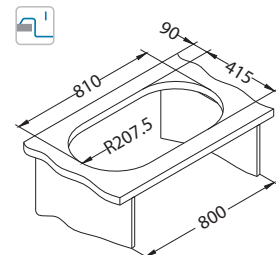

Installation:

* Packing: pieces in a carton / pieces on a pallet