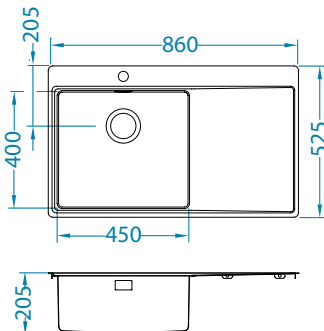

AllRound
1131412

Pure 50

left

Size: 860 x 525 mm
Bowl dimensions: 450 x 400 x 205 mm

surface	code	type	waste	Ø35 mm	*packing
KMB	1149517	left	3 1/2"	1x	carton
	1149518	right			1 / 8

KMB - satin bowl, brushed surface