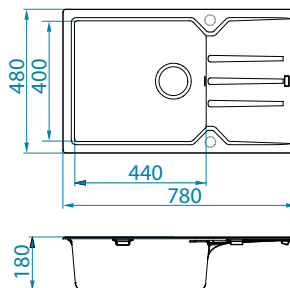

Galapagos 30

surface	code	type	waste	Ø35 mm	*packing
G11-arctic	1100882	reversible	3 1/2"	2x	carton 1 / 12
G55-beige	1091213	reversible	3 1/2"	2x	carton 1 / 12
G91-carbon	1091214	reversible	3 1/2"	2x	carton 1 / 12

Size: 770 x 430 mm
Bowl dimensions: 380 x 370 x 150 mm

Installation:

Record 30

surface	code	type	waste	Ø35 mm	*packing
G11-arctic	1130332	reversible	3 1/2"	2x	carton 1 / 12
G55-beige	1130330	reversible	3 1/2"	2x	carton 1 / 12
G91-carbon	1130331	reversible	3 1/2"	2x	carton 1 / 12

Size: 780 x 480 mm
Bowl dimensions: 360 x 400 x 160 mm

Installation:

Record 40

surface	code	type	waste	Ø35 mm	*packing
G11-arctic	1144964	reversible	3 1/2"	/	carton 1 / 12
G55-beige	1144465	reversible	3 1/2"	/	carton 1 / 12
G91-carbon	1144466	reversible	3 1/2"	/	carton 1 / 12

Size: 780 x 480 mm
Bowl dimensions: 440 x 400 x 180 mm

Installation:

* Packing: pieces in a carton / pieces on a pallet