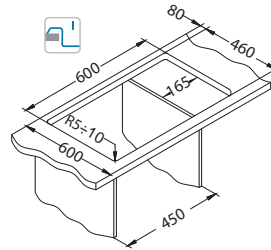

Installation*:

*U - installation into a cabinet with mask by means of 2 undermounting sets 1135533 (not enclosed).