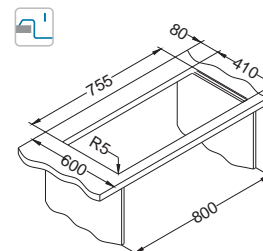

Installation: