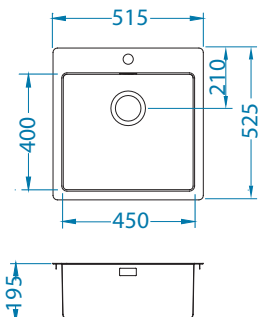

Size: 515 x 525 mm
Bowl dimensions: 450 x 400 x 195 mm

Installation*:

Accessories:

Waste trap (no waste)
1068989

Strainer bowl
1119836 - gold
1119837 - anthracite
1119839 - bronze
1119838 - copper

Chopping board
safety glass
1084835 - black