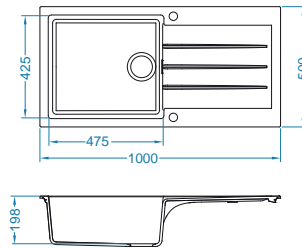

Cadit 50

Size: 1000 x 500 mm
Bowl dimensions: 475 x 425 x 198 mm

surface	code	type	waste	Ø35 mm	*packing
G11-arctic	1140594	reversible	3 1/2"	2x	carton 1 / 9
G81-concrete	1140595	reversible	3 1/2"	2x	carton 1 / 9
G22-terra	1140596	reversible	3 1/2"	2x	carton 1 / 9
G55-beige	1140597	reversible	3 1/2"	2x	carton 1 / 9
G91-carbon	1140598	reversible	3 1/2"	2x	carton 1 / 9

Accessories:

Chopping board AllRound
wooden 1133157 1131412

Installation:

Cadit 70

Size: 790 x 500 mm
Bowl dimensions: 330 x 425 x 200 mm
170 x 340 x 140 mm

surface	code	type	waste	Ø35 mm	*packing
G11-arctic	1131357	reversible	3 1/2"	2x	carton 1 / 12
G81-concrete	1131360	reversible	3 1/2"	2x	carton 1 / 12
G22-terra	1131358	reversible	3 1/2"	2x	carton 1 / 12
G55-beige	1131359	reversible	3 1/2"	2x	carton 1 / 12
G91-carbon	1131361	reversible	3 1/2"	2x	carton 1 / 12

Accessories:

Chopping board **Strainer bowl** AllRound
wooden stainless 1133157 1122700 1131412

Installation:

Cadit 80

Size: 1000 x 500 mm
Bowl dimensions: 330 x 425 x 200 mm
170 x 340 x 140 mm

surface	code	type	waste	Ø35 mm	*packing
G11-arctic	1140599	reversible	3 1/2"	2x	carton 1 / 9
G81-concrete	1140600	reversible	3 1/2"	2x	carton 1 / 9
G22-terra	1140601	reversible	3 1/2"	2x	carton 1 / 9
G55-beige	1140602	reversible	3 1/2"	2x	carton 1 / 9
G91-carbon	1140603	reversible	3 1/2"	2x	carton 1 / 9

Accessories:

Chopping board **Strainer bowl** AllRound
wooden stainless 1133157 1122700 1131412

Installation: