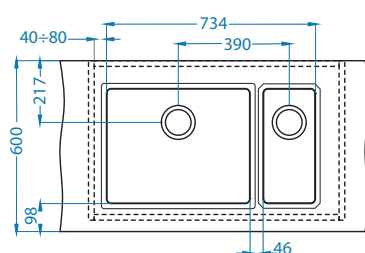

KOMBINO 50 + KOMBINO 10