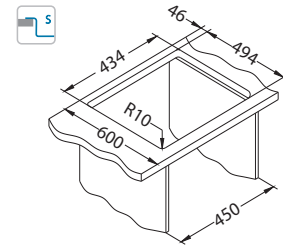

Stylux 10

Until the stock lasts!

surface	code	type	waste	Ø35 mm	*packing
BRS	1084278	single	square	2x	carton 1 / 14

BRS - brushed

Size: 450 x 510 mm
Bowl dimensions: 400 x 400 x 200 mm

Installation*:

* F - installation needs specific treatment of worktop cut-out according to sink enclosed instructions.