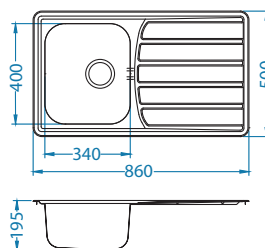

Zoom Maxim 30

1130551

Size: 860 x 500 mm
Bowl dimensions: 340 x 400 x 195 mm

surface	code	type	waste	Ø35 mm	*packing
SAT	1108176	reversible	3 1/2"	/	sleeve 0 / 30

SAT - satin

Installation:

Accessories:

Chopping board wooden 1016018
Strainer basket CHR 1109414
Strainer bowl stainless 1062602
AllRound 1131412