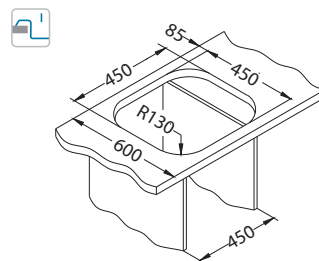

Installation:

Accessories:

Chopping board
wooden
1016018