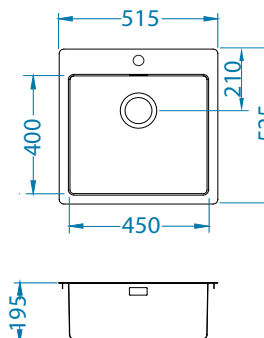

Accessories:

Strainer bowl
stainless
1119835

Chopping board
wooden
1080029

Chopping board
safety glass
1084835 - black

ALVEUS TriTop 400
1084325

surface	code	type	waste	Ø35 mm	*packing
KMB	1149513	single	3 1/2"	1x	carton 1 / 14

KMB - satin bowl, brushed surface