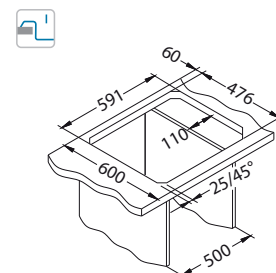

Installation: