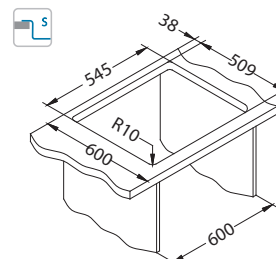

Size: 565 x 525 mm
Bowl dimensions: 500 x 400 x 195 mm

Installation*:

Accessories:

Waste trap (no waste)
1068989

Strainer bowl
1119836 - gold
1119837 - anthracite
1119839 - bronze
1119838 - copper

Chopping board
safety glass
1084835 - black