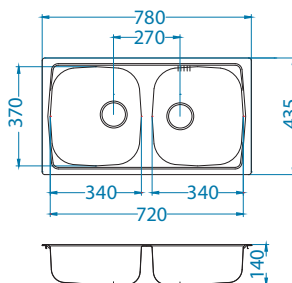

Waste kit
1071240 - 1¹/₂"
1130554 - 3¹/₂"

Chopping board
wooden
1016018

Strainer basket
CHR
1109414

surface	code	type	waste	Ø35 mm	*packing	
	NAT	1039144	double	1¹/₂"	/	sleeve 0 / 34
	NAT	1049232	double	3¹/₂"	/	sleeve 0 / 34
	LEI	1039145	double	1¹/₂"	/	sleeve 0 / 34
	LEI	1049434	double	3¹/₂"	/	sleeve 0 / 34

NAT - smooth LEI - leinen