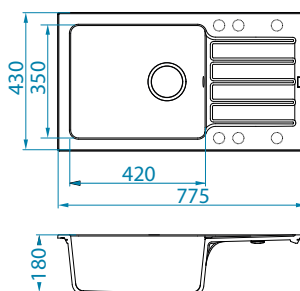

Niagara 40

Size: 775 x 435 mm
Bowl dimensions: 357 x 360 x 160 mm

surface	code	type	waste	ø35 mm	*packing
G11-arctic	1100887	reversible	3 1/2"	2x	carton 1 / 12
G55-beige	1076859	reversible	3 1/2"	2x	carton 1 / 12
G91-carbon	1076860	reversible	3 1/2"	2x	carton 1 / 12

Installation:

Niagara 60

Size: 900 x 500 mm
Bowl dimensions: 344 x 430 x 160 mm
100 x 295 x 70 mm

surface	code	type	waste	ø35 mm	*packing
G11-arctic	1100889	corner	3 1/2"	2x	carton 1 / 9
G55-beige	1090939	corner	3 1/2"	2x	carton 1 / 9
G91-carbon	1090940	corner	3 1/2"	2x	carton 1 / 9

Installation:

Niagara 90

Size: 775 x 430 mm
Bowl dimensions: 350 x 420 x 180 mm

surface	code	type	waste	ø35 mm	*packing
G11-arctic	1148028	reversible	3 1/2"	/	carton 1 / 12
G55-beige	1148031	reversible	3 1/2"	/	carton 1 / 12
G91-carbon	1148032	reversible	3 1/2"	/	carton 1 / 12

Installation: