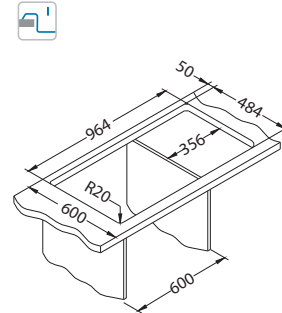

Installation:

Accessories:

Chopping board
wooden
1016019

AllRound
1131412

Praktik 120

surface	code	type	waste	Ø35 mm	*packing
SAT	1122463	reversible	3 1/2"	2x	carton 1 / 12

SAT - satin

Size: 790 x 500 mm
Bowl dimensions: 480 x 400 x 210 mm