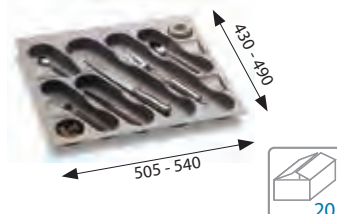

plastic

code

1090347

Cutlery tray PE-450

plastic

code

1090348

Cutlery tray PE-600