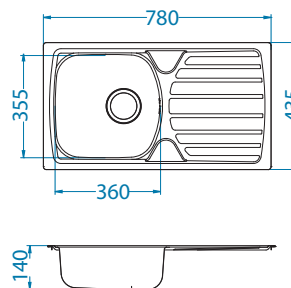

Accessories:

Waste kit
1011717 - 1¹/₂"
1130537 - 3¹/₂"

surface	code	type	waste	Ø35 mm	*packing	
	NAT	1136534	reversible	1¹/₂"	/	sleeve 0 / 36
	NAT	1136539	reversible	3¹/₂"	/	sleeve 0 / 36
	LEI	1136536	reversible	1¹/₂"	/	sleeve 0 / 36
	LEI	1136540	reversible	3¹/₂"	/	sleeve 0 / 36

NAT - smooth LEI - leinen