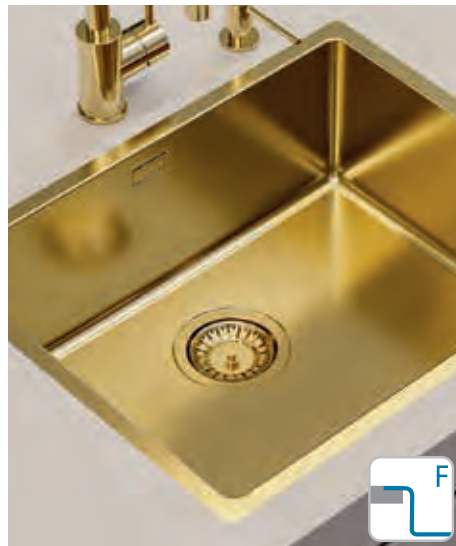

Installation: