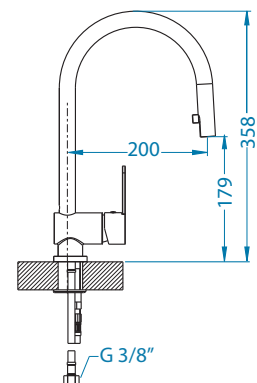

Siros - P

surface	code
CHR	1129047
NIC-BR	1132901
G11	1129046
G55	1129045
G81	1129044
G91	1129048

Zenit

surface	code
CHR	1119872
G11	1119873
G22	1123572
G55	1119874
G81	1123573
G91	1119875

Zina

surface	code
CHR	1129057
G11	1129058
G02M	1129059
G03M	1129056
G04M	1129060
G05M	1129061

Arc 20 - P

surface	code
CHR	1115261

Delos - P

surface	code
CHR	1129021
SAT	1129023
G55	1129020
G81	1129019
G91	1129022