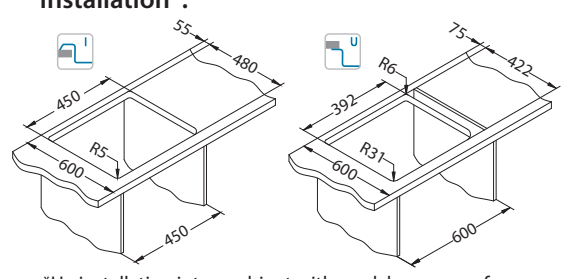

Installation*:

*U - installation into a cabinet with mask by means of undermounting set 1135533 (not enclosed).

Atrox 30

Size: 590 x 500 mm
Bowl dimensions: 510 x 340 x 195 mm

surface	code	type	waste	Ø35 mm	*packing
G11-arctic	1131991	single	3 1/2"	1x	carton 1 / 18
G81-concrete	1131995	single	3 1/2"	1x	carton 1 / 18
G22-terra	1131993	single	3 1/2"	1x	carton 1 / 18
G55-beige	1131994	single	3 1/2"	1x	carton 1 / 18
G91-carbon	1131996	single	3 1/2"	1x	carton 1 / 18