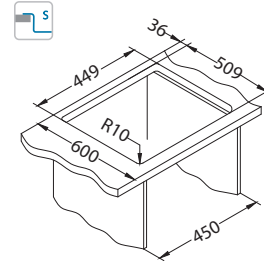

Installation*:

* F - installation needs specific treatment of worktop cut-out according to sink enclosed instructions.