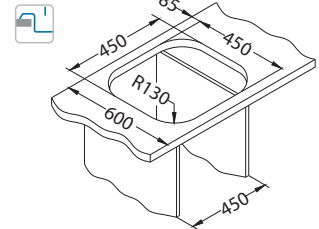

Installation:

Accessories:

Chopping board
wooden
1016018