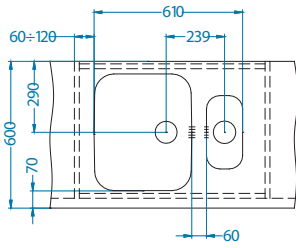

Size: 480 x 400 mm
Bowl dimensions: 480 x 400 x 180 mm

Accessories:

Waste trap
(no waste)
1068989

Waste trap
(no waste)
1033153

Chopping board
wooden
1016019

Monarch Variant 40

surface	code	type	waste	Ø 35 mm	*packing
gold	1113584	single	3 1/2"	0	carton 1 / 14
copper	1113586	single	3 1/2"	0	carton 1 / 14
bronze	1113587	single	3 1/2"	0	carton 1 / 14
anthracite	1113589	single	3 1/2"	0	carton 1 / 14

Size: 340 x 400 mm
Bowl dimensions: 340 x 400 x 180 mm

Accessories:

Waste trap
(no waste)
1068989

Waste trap
(no waste)
1033153

Chopping board
wooden
1016018

Monarch Variant 110

surface	code	type	waste	Ø 35 mm	*packing
gold	1114240	single	3 1/2"	0	carton 1 / 15
copper	1114241	single	3 1/2"	0	carton 1 / 15
bronze	1114242	single	3 1/2"	0	carton 1 / 15
anthracite	1114243	single	3 1/2"	0	carton 1 / 15

Size: 148 x 300 mm
Bowl dimensions: 148 x 300 x 120 mm

Accessories:

Waste trap
(no waste)
1068989

Waste trap
(no waste)
1033153

Strainer bowl
1069009 - gold
1069008 - cooper
1103811 - bronze
1078591 - anthracite

Monarch Variant [U] bowl configurations

Cabinet width 800 mm

Variant 10+Variant 110

Variant 40+Variant 110

Cabinet width 900 mm

Variant 40-2x

Cabinet width 1000 mm

Variant 10+Variant 40