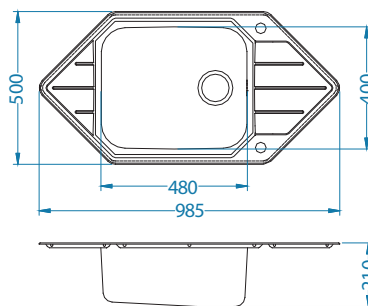

Installation:

Accessories:

Chopping board
wooden
1016019

AllRound
1131412

Praktik 130

surface	code	type	waste	Ø35 mm	*packing
SAT	1122594	reversible	3 1/2"	2x	carton 1 / 7

SAT - satin

Size: 985 x 500 mm
Bowl dimensions: 480 x 400 x 210 mm