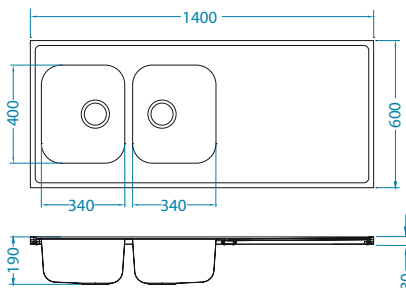

Classic Pro 90

ALVEUS

1130551

Size: 1200 x 600 mm
Bowl dimensions: 340 x 400 x 190 mm

Accessories:

Chopping board wooden 1016018
Strainer basket CHR 1109414
Strainer bowl stainless 1062602
AllRound 1131412

surface	code	type	waste	Ø35 mm	*packing
SAT	1130473	reversible	3 1/2"	/	carton 1 / 5

SAT - satin

Installation:

Classic Pro 100

1130555

Size: 1200 x 600 mm
Bowl dimensions: 340 x 400 x 190 mm
340 x 400 x 190 mm

Accessories:

Chopping board wooden 1016018
Strainer basket CHR 1109414
Strainer bowl stainless 1062602
AllRound 1131412

surface	code	type	waste	Ø35 mm	*packing
SAT	1130474	reversible	3 1/2"	/	carton 1 / 5

SAT - satin

Installation:

Classic Pro 110

1130555

Size: 1400 x 600 mm
Bowl dimensions: 340 x 400 x 190 mm
340 x 400 x 190 mm

Accessories:

Chopping board wooden 1016018
Strainer basket CHR 1109414
Strainer bowl stainless 1062602
AllRound 1131412

surface	code	type	waste	Ø35 mm	*packing
SAT	1132129	reversible	3 1/2"	/	carton 1 / 4

SAT - satin

Installation: