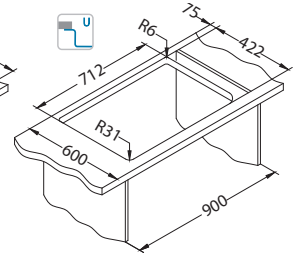

Installation*:

*U - installation into a cabinet with mask by means of 2 undermounting sets 1135533 (not enclosed).