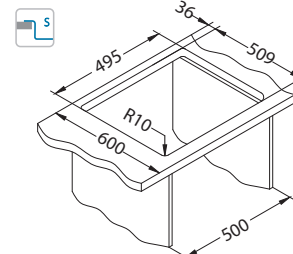

Size: 515 x 525 mm
Bowl dimensions: 450 x 400 x 195 mm

Installation*:

Accessories:

Waste trap (no waste)
1068989

Strainer bowl
1119836 - gold
1119837 - anthracite
1119839 - bronze
1119838 - copper

Chopping board
safety glass
1084835 - black