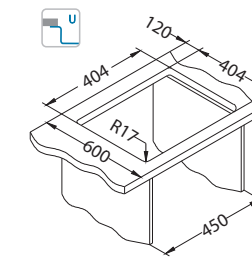

Installation*: