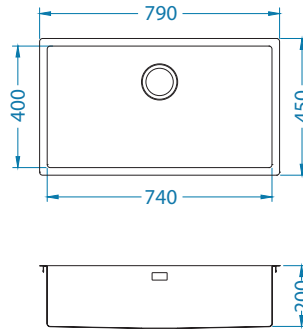

Size: 790 x 450 mm
Bowl dimensions: 740 x 400 x 200 mm

Accessories:

Waste trap (no waste)
1068989

Waste trap (no waste)
1033153

Undermounting set
1119093

Strainer bowl
1119836 - gold
1119837 - anthracite
1119839 - bronze
1119838 - copper