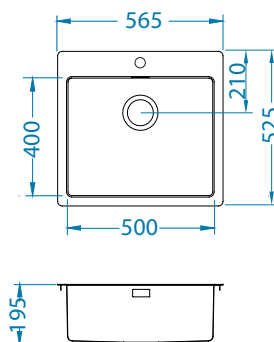

Chopping board
safety glass
1084835 - black

AllRound
1131412

Size: 565 x 525 mm
 Bowl dimensions: 500 x 400 x 195 mm

surface	code	type	waste	Ø35 mm	*packing
KMB	1149522	single	3 1/2"	1x	carton 1 / 14

KMB - satin bowl, brushed surface