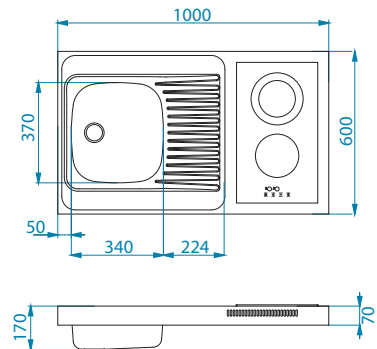

Combi Ceral 100

Surface finish: SAT
Size: 1000 x 600 x 70 mm
Rated voltage: 230 V/50 Hz
Rated power input: 3000 W

surface	code	type	waste	Ø35 mm	*packing	*SRP €/pcs	Special offer
NAT	1136494	left	1 1/2"	/	carton 1/20	449,90 €	
NAT	1136495	right	1 1/2"	/	carton 1/20	449,90 €	

In the cabinet under the hob unit, appropriate refrigerator or dishwasher can be installed.

Accessories: