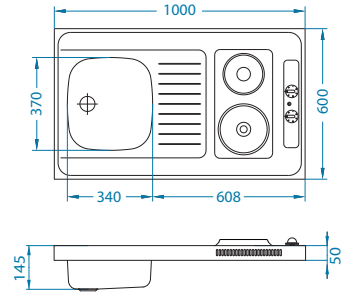

Combi Electra 100

Surface finish: SAT
Size: 1000 x 600 x 50 mm
Rated voltage: 230 V/50 Hz
Rated power input: 3000 W

surface	code	type	waste	Ø35 mm	*packing	*SRP €/pcs	Special offer
NAT	1105248	reversible	1 1/2"	/	carton 1/20	319,90 €	

In the cabinet under the hob unit, appropriate refrigerator or dishwasher can be installed.