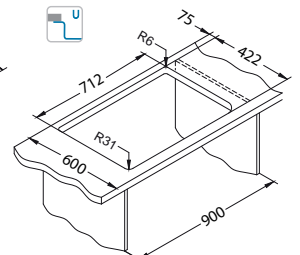

Installation*: