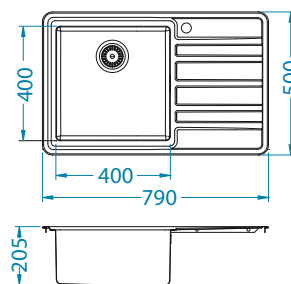

Rando 30 FS

left

Size: 795 x 505 mm
Bowl dimensions: 400 x 400 x 205 mm

Accessories:

Strainer bowl stainless 1119835

Chopping board wooden 1080029

AllRound 1131412

surface	code	type	waste	Ø35 mm	*packing
	SAT 1149725	left	3 1/2"	1x	carton 1 / 8
	SAT 1149726	right	3 1/2"	1x	carton 1 / 8

SAT - satin

Installation*:

* F - installation needs specific treatment of worktop cut-out according to sink enclosed instructions

Rando 50 FS

left

Size: 865 x 505 mm
Bowl dimensions: 450 x 400 x 205 mm

Accessories:

Strainer bowl stainless 1119835

Chopping board wooden 1080029

AllRound 1131412

surface	code	type	waste	Ø35 mm	*packing
	SAT 1149728	left	3 1/2"	1x	carton 1 / 8
	SAT 1149731	right	3 1/2"	1x	carton 1 / 8

SAT - satin

Installation*:

* F - installation needs specific treatment of worktop cut-out according to sink enclosed instructions

Rando 30

left

Size: 790 x 500 mm
Bowl dimensions: 400 x 400 x 205 mm

Accessories:

Strainer bowl stainless 1119835

Chopping board wooden 1080029

AllRound 1131412

surface	code	type	waste	Ø35 mm	*packing
	SAT 1149525	left	3 1/2"	1x	carton 1 / 8
	SAT 1149526	right	3 1/2"	1x	carton 1 / 8

SAT - satin

Installation: