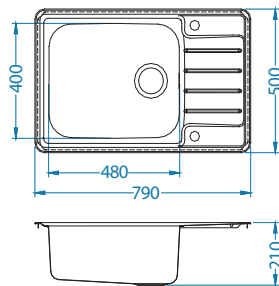

Installation:

Accessories:

Chopping board
wooden
1016019

AllRound
1131412

Praktik 120

surface	code	type	waste	Ø35 mm	*packing
SAT	1122463	reversible	3 1/2"	2x	carton 1 / 12

SAT - satin

Size: 790 x 500 mm
Bowl dimensions: 480 x 400 x 210 mm