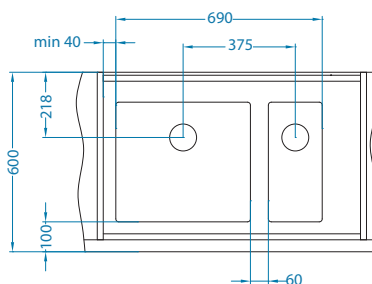

QUADRIX 10+40-U