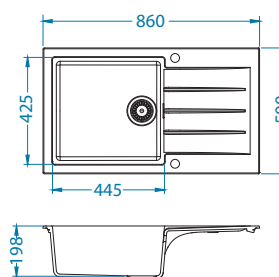

Cadit 10

Size: 590 x 500 mm
Bowl dimensions: 325 x 425 x 198 mm

surface	code	type	waste	ø35 mm	*packing
G11-arctic	1132017	reversible	3 1/2"	2x	carton 1 / 18
G81-concrete	1132020	reversible	3 1/2"	2x	carton 1 / 18
G22-terra	1132018	reversible	3 1/2"	2x	carton 1 / 18
G55-beige	1132019	reversible	3 1/2"	2x	carton 1 / 18
G91-carbon	1132021	reversible	3 1/2"	2x	carton 1 / 18

Accessories:

Chopping board
wooden
1133157

AllRound
1131412

Installation:

Cadit 20

Size: 790 x 500 mm
Bowl dimensions: 375 x 425 x 198 mm

surface	code	type	waste	ø35 mm	*packing
G11-arctic	1132022	reversible	3 1/2"	2x	carton 1 / 12
G81-concrete	1132025	reversible	3 1/2"	2x	carton 1 / 12
G22-terra	1132023	reversible	3 1/2"	2x	carton 1 / 12
G55-beige	1132024	reversible	3 1/2"	2x	carton 1 / 12
G91-carbon	1132026	reversible	3 1/2"	2x	carton 1 / 12

Accessories:

Chopping board
wooden
1133157

AllRound
1131412

Installation:

Cadit 40

Size: 860 x 500 mm
Bowl dimensions: 445 x 425 x 198 mm

surface	code	type	waste	ø35 mm	*packing
G11-arctic	1132027	reversible	3 1/2"	2x	carton 1 / 12
G81-concrete	1132030	reversible	3 1/2"	2x	carton 1 / 12
G22-terra	1132028	reversible	3 1/2"	2x	carton 1 / 12
G55-beige	1132029	reversible	3 1/2"	2x	carton 1 / 12
G91-carbon	1132031	reversible	3 1/2"	2x	carton 1 / 12

Accessories:

Chopping board
wooden
1133157

AllRound
1131412

Installation: