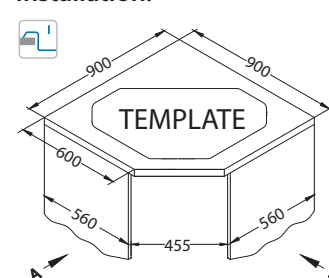

Installation: