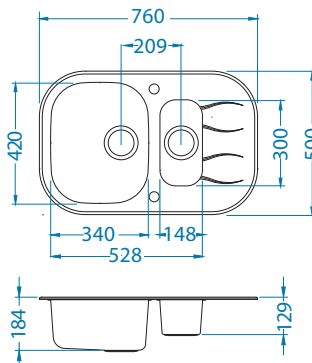

Wave Up 10

Until the stock lasts!

1123351

glass top	code	type	waste	Ø35 mm	*packing
white RAL 9003	SAT 1123810	reversible	3 1/2"	2x	carton 1 / 12
black RAL 9005	SAT 1123811	reversible	3 1/2"	2x	carton 1 / 12
*SAT	1123812	reversible	3 1/2"	2x	carton 1 / 12

SAT - satin

* RAL/Graphics on request with min. resolution 250 dpi

Size: 620 x 500 mm
Bowl dimensions: 340 x 420 x 175 mm

Installation:

Accessories:

Chopping board
wooden
1016018

Wave Up 20

Until the stock lasts!

1123351

glass top	code	type	waste	Ø35 mm	*packing
white RAL 9003	SAT 1123813	reversible	3 1/2"	2x	carton 1 / 6
black RAL 9005	SAT 1123814	reversible	3 1/2"	2x	carton 1 / 6
*SAT	1123815	reversible	3 1/2"	2x	carton 1 / 6

SAT - satin

* RAL/Graphics on request with min. resolution 250 dpi

Size: 760 x 500 mm
Bowl dimensions: 340 x 420 x 175 mm

Installation:

Accessories:

Chopping board
wooden
1016018

Wave Up 30

Until the stock lasts!

1123353

glass top	code	type	waste	Ø35 mm	*packing
white RAL 9003	SAT 1123816	reversible	3 1/2"	2x	carton 1 / 6
black RAL 9005	SAT 1123817	reversible	3 1/2"	2x	carton 1 / 6
*SAT	1123818	reversible	3 1/2"	2x	carton 1 / 6

SAT - satin

* RAL/Graphics on request with min. resolution 250 dpi

Size: 760 x 500 mm
Bowl dimensions: 340 x 420 x 175 mm
148 x 300 x 120 mm

Installation:

Accessories:

Chopping board
wooden
1016018

Strainer bowl
stainless
1062602