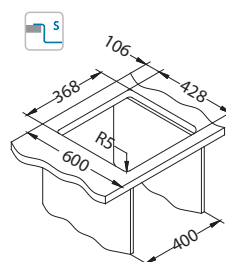

Installation*:

* F - installation needs specific treatment of worktop cut-out according to sink enclosed instructions

Accessories:

Waste kit
1130551

Waste kit
Pop-Up
1127251

Strainer bowl
stainless
1119835

Chopping board
wooden
1080029