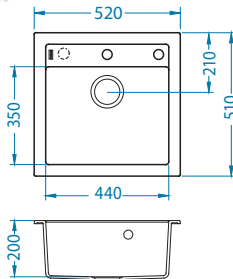

Quadrix 50

Size: 560 x 460 mm
Bowl dimensions: 500 x 400 x 200 mm

surface	code	type	waste	ø35 mm	*packing
G11-arctic	1128394	single	square	/	carton 1 / 12
G04M-steel	1108037	single	square	/	carton 1 / 12
G02M-pebble	1108035	single	square	/	carton 1 / 12
G03M-chocolate	1108036	single	square	/	carton 1 / 12
G05M-twilight	1108038	single	square	/	carton 1 / 12
G90-deep black	1149138	single	square	/	carton 1 / 12

Accessories:

Installation*:

*U - installation by means of undermounting set 1135533 (not enclosed).

Formic 20

Size: 520 x 510 mm
Bowl dimensions: 440 x 350 x 200 mm

surface	code	type	waste	ø35 mm	*packing
G11-arctic	1128395	single	3 1/2"	2x	carton 1 / 14
G04M-steel	1103762	single	3 1/2"	2x	carton 1 / 14
G02M-pebble	1103763	single	3 1/2"	2x	carton 1 / 14
G03M-chocolate	1103764	single	3 1/2"	2x	carton 1 / 14
G05M-twilight	1103766	single	3 1/2"	2x	carton 1 / 14
G90-deep black	1149133	single	3 1/2"	2x	carton 1 / 14

Accessories:

Installation*:

*U - installation by means of undermounting set 1135533 (not enclosed).

Formic 30

Size: 760 x 500 mm
Bowl dimensions: 350 x 420 x 200 mm

surface	code	type	waste	ø35 mm	*packing
G11-arctic	1128396	reversible	3 1/2"	2x	carton 1 / 8
G04M-steel	1108030	reversible	3 1/2"	2x	carton 1 / 8
G02M-pebble	1108028	reversible	3 1/2"	2x	carton 1 / 8
G03M-chocolate	1108029	reversible	3 1/2"	2x	carton 1 / 8
G05M-twilight	1108031	reversible	3 1/2"	2x	carton 1 / 8
G90-deep black	1149135	reversible	3 1/2"	2x	carton 1 / 8

Accessories:

Installation*:

*U - installation into a cabinet with mask by means of 2 undermounting sets 1135533 (not enclosed).

* Packing: pieces in a carton / pieces on a pallet