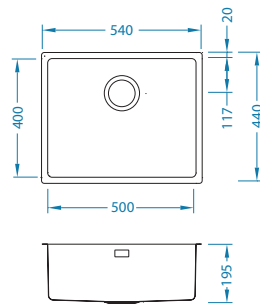

SAT - satin
KMB - satin bowl, brushed surface

Size: 540 x 440 mm
Bowl dimensions: 500 x 400 x 195 mm

Accessories:

Waste kit
1130551

Waste kit
Pop-Up
1127251

Strainer bowl
stainless
1119835

Chopping board
wooden
1080029