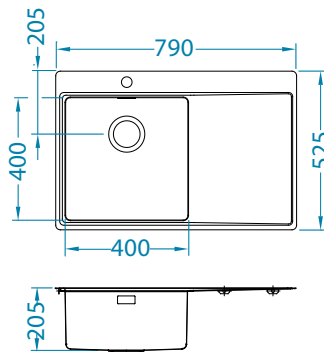

Pure 40

left

Size: 790 x 525 mm
Bowl dimensions: 400 x 400 x 205 mm

surface	code	type	waste	Ø35 mm	*packing
KMB	1149514	left	3 1/2"	1x	carton
	1149516	right			1 / 8

KMB - satin bowl, brushed surface

Installation*: