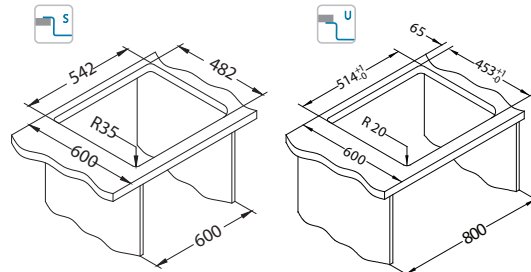

Installation*:

* F - installation needs specific treatment of worktop cut-out according to sink enclosed instructions.
* U - installation by means of undermounting set 1119093 (not enclosed).

Size: 560 x 500 mm
Bowl dimensions: 480 x 360 x 160 mm

Accessories:

Detergent dispenser
1016099 - CHR-P

Waste kit
1130551

surface	code	type	waste	Ø35 mm	*packing
NAT	1106813	single	3 1/2"	1x	sleeve 0 / 68
LEI	1103106	single	3 1/2"	1x	sleeve 0 / 68

NAT - smooth
LEI - leinen