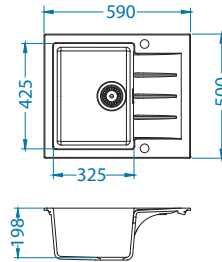

Cadit 10

Size: 590 x 500 mm
Bowl dimensions: 325 x 425 x 198 mm

surface	code	type	waste	ø35 mm	*packing
G11-arctic	1132017	reversible	3 1/2"	2x	carton 1 / 18
G81-concrete	1132020	reversible	3 1/2"	2x	carton 1 / 18
G22-terra	1132018	reversible	3 1/2"	2x	carton 1 / 18
G55-beige	1132019	reversible	3 1/2"	2x	carton 1 / 18
G91-carbon	1132021	reversible	3 1/2"	2x	carton 1 / 18

Accessories:

Chopping board
wooden
1133157

AllRound
1131412

Installation:

Cadit 20

Size: 790 x 500 mm
Bowl dimensions: 375 x 425 x 198 mm

surface	code	type	waste	ø35 mm	*packing
G11-arctic	1132022	reversible	3 1/2"	2x	carton 1 / 12
G81-concrete	1132025	reversible	3 1/2"	2x	carton 1 / 12
G22-terra	1132023	reversible	3 1/2"	2x	carton 1 / 12
G55-beige	1132024	reversible	3 1/2"	2x	carton 1 / 12
G91-carbon	1132026	reversible	3 1/2"	2x	carton 1 / 12

Accessories:

Chopping board
wooden
1133157

AllRound
1131412

Installation:

Cadit 40

Size: 860 x 500 mm
Bowl dimensions: 445 x 425 x 198 mm

surface	code	type	waste	ø35 mm	*packing
G11-arctic	1132027	reversible	3 1/2"	2x	carton 1 / 12
G81-concrete	1132030	reversible	3 1/2"	2x	carton 1 / 12
G22-terra	1132028	reversible	3 1/2"	2x	carton 1 / 12
G55-beige	1132029	reversible	3 1/2"	2x	carton 1 / 12
G91-carbon	1132031	reversible	3 1/2"	2x	carton 1 / 12

Accessories:

Chopping board
wooden
1133157

AllRound
1131412

Installation: