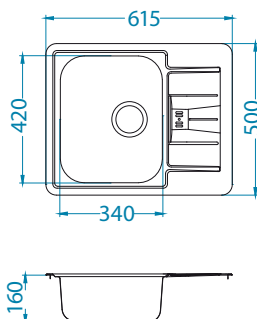

Line 60

1064388

Size: 615 x 500 mm
Bowl dimensions: 340 x 420 x 160 mm

Accessories:

Chopping board safety glass 1063063
Strainer bowl stainless 1062602
Chopping board wooden 1064565
AllRound 1131412

surface	code	type	waste	Ø35 mm	*packing
NAT	1065681	reversible	3 1/2"	0	sleeve 0 / 60

NAT - smooth

Installation:

Line 70

1130555

Size: 790 x 500 mm
Bowl dimensions: 340 x 420 x 160 mm
148 x 300 x 80 mm

Accessories:

Chopping board safety glass 1063063
Strainer bowl stainless 1062602
Chopping board wooden 1064565
AllRound 1131412

surface	code	type	waste	Ø35 mm	*packing
NAT	1065684	reversible	3 1/2"	0	sleeve 0 / 30

NAT - smooth

Installation:

Line 80

1130551

1020100*

Size: 790 x 500 mm
Bowl dimensions: 340 x 420 x 160 mm

Accessories:

Chopping board safety glass 1063063
Strainer bowl stainless 1062602
Chopping board wooden 1064565
AllRound 1131412

surface	code	type	waste	Ø35 mm	*packing
NAT	1066750	reversible	3 1/2"	0	sleeve 0 / 30
NAT	1065686*	reversible	1 1/2"	0	sleeve 0 / 30
LEI	1076801	reversible	3 1/2"	0	sleeve 0 / 30

NAT - smooth
LEI - leinen

Installation: