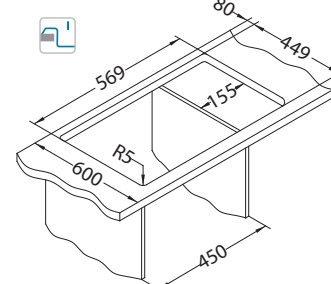

Installation:

* Packing: pieces in a carton / pieces on a pallet