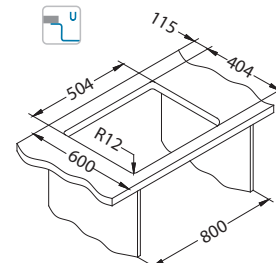

Installation*:

* F - installation needs specific treatment of worktop cut-out according to sink enclosed instructions.
* U - installation by means of undermounting set 1119093 (not enclosed).