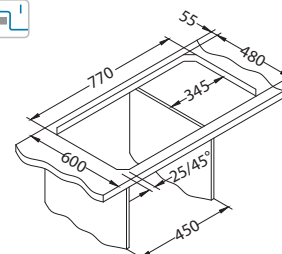

Installation: