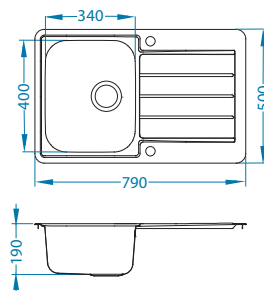

Line Maxim 60

Size: 615 x 500 mm
Bowl dimensions: 340 x 400 x 190 mm

Accessories:

Chopping board safety glass 1063063
Strainer bowl stainless 1062602
Chopping board wooden 1064565
AllRound 1131412

surface	code	type	waste	Ø35 mm	*packing
SAT	1085947	reversible	3 1/2"	2x	carton 1 / 14
SAT	1089613*	reversible	3 1/2"	/	sleeve 0 / 60

SAT - satin

Installation:

Line Maxim 70

Size: 790 x 500 mm
Bowl dimensions: 340 x 400 x 190 mm
148 x 300 x 130 mm

Accessories:

Chopping board safety glass 1063063
Strainer bowl stainless 1062602
Chopping board wooden 1064565
AllRound 1131412

surface	code	type	waste	Ø35 mm	*packing
SAT	1085948	reversible	3 1/2"	2x	carton 1 / 12
SAT	1089614*	reversible	3 1/2"	/	sleeve 0 / 30

SAT - satin

Installation:

Line Maxim 80

Size: 790 x 500 mm
Bowl dimensions: 340 x 400 x 190 mm

Accessories:

Chopping board safety glass 1063063
Strainer bowl stainless 1062602
Chopping board wooden 1064565
AllRound 1131412

surface	code	type	waste	Ø35 mm	*packing
SAT	1100216	reversible	3 1/2"	2x	carton 1 / 12

SAT - satin

Installation: