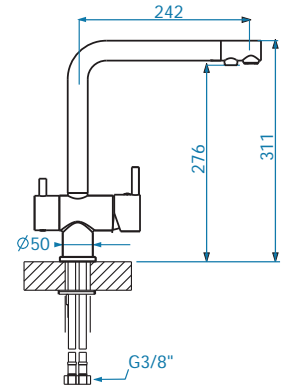

Aquila

surface	code
SAT	1139805
G11 arctic	1139806
G55 beige	1139807
G91 carbon	1139808

Dual

surface	code
SAT	1139809
G11 arctic	1139810
G55 beige	1139811
G91 carbon	1139812

Sink mixers connectable to the filter

Sink mixers are designed to be connected to the water filter, through which water can be cleaned of all contaminants, which impair the quality and taste of drinking water.

Sink mixers do not include the water filter.
Sink mixers Aquila and Dual can be connected to water filter designed for household water purification.