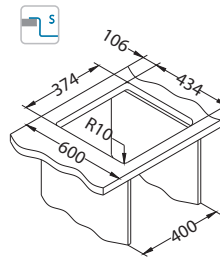

Installation*:

* F - installation needs specific treatment of worktop cut-out according to sink enclosed instructions.
* U - installation by means of undermounting set 1119093 (not enclosed).