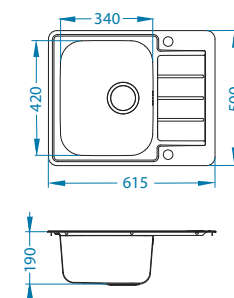

Line Max 20

surface	code	type	waste	Ø35 mm	*packing
	SAT 1144641	reversible	3 1/2"	2x	carton 1 / 12 sleeve 0 / 30
	SAT 1144640*	reversible	3 1/2"	/	

SAT - satin

Size: 860 x 500 mm
Bowl dimensions: 340 x 420 x 190 mm

Accessories:

Chopping board safety glass 1063063
Strainer bowl stainless 1062602
Chopping board wooden 1064565
AllRound 1131412

Installation:

Line Max 80

surface	code	type	waste	Ø35 mm	*packing
	SAT 1137342	reversible	3 1/2"	2x	carton 1 / 12 sleeve 0 / 30
	SAT 1136608*	reversible	3 1/2"	/	

SAT - satin

Size: 790 x 500 mm
Bowl dimensions: 340 x 420 x 190 mm

Accessories:

Chopping board safety glass 1063063
Strainer bowl stainless 1062602
Chopping board wooden 1064565
AllRound 1131412

Installation:

Line Max 110

surface	code	type	waste	Ø35 mm	*packing
	SAT 1144604	reversible	3 1/2"	2x	carton 1 / 14 sleeve 0 / 60
	SAT 1144603*	reversible	3 1/2"	/	

SAT - satin

Size: 615 x 500 mm
Bowl dimensions: 340 x 420 x 190 mm

Accessories:

Chopping board safety glass 1063063
Strainer bowl stainless 1062602
Chopping board wooden 1064565
AllRound 1131412

Installation: