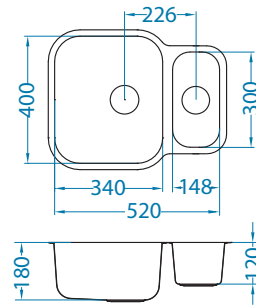

Chopping board
wooden
1016018

Strainer basket
CHR
1109414

Duo 70

surface	code	type	waste	Ø35 mm	*packing
SAT	1039363	reversible	3 1/2"	/	carton 1 / 17

SAT - satin

1127257

Size: 560 x 440 mm
Bowl dimensions: 340 x 400 x 180 mm
148 x 300 x 120 mm