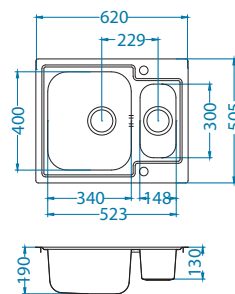

Line Maxim 10

Size: 985 x 505 mm
Bowl dimensions: 340 x 400 x 190 mm
148 x 300 x 130 mm

Accessories:

Chopping board safety glass 1063063
Strainer bowl stainless 1062602
Chopping board wooden 1064565
AllRound 1131412

surface	code	type	waste	Ø35 mm	*packing
SAT	1085952	reversible	3 1/2"	2x	carton 1 / 10

SAT - satin

Installation*:

* F - installation needs specific treatment of worktop cut-out according to sink enclosed instructions

Line Maxim 20

Size: 865 x 505 mm
Bowl dimensions: 340 x 400 x 190 mm

Accessories:

Chopping board safety glass 1063063
Strainer bowl stainless 1062602
Chopping board wooden 1064565
AllRound 1131412

surface	code	type	waste	Ø35 mm	*packing
SAT	1085954	reversible	3 1/2"	2x	carton 1 / 12

SAT - satin

Installation*:

* F - installation needs specific treatment of worktop cut-out according to sink enclosed instructions

Line Maxim 50

Size: 620 x 505 mm
Bowl dimensions: 340 x 400 x 190 mm
148 x 300 x 130 mm

Accessories:

Chopping board safety glass 1063063
Strainer bowl stainless 1062602
Chopping board wooden 1064565
AllRound 1131412

surface	code	type	waste	Ø35 mm	*packing
SAT	1085957	reversible	3 1/2"	2x	carton 1 / 14

SAT - satin

Installation*:

* F - installation needs specific treatment of worktop cut-out according to sink enclosed instructions