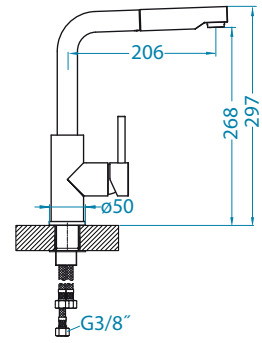

Siros - P

surface	code
CHR	1129047
NIC-BR	1132901
G11	1129046
G55	1129045
G81	1129044
G91	1129048

Zenit

surface	code
CHR	1119872
G11	1119873
G22	1123572
G55	1119874
G81	1123573
G91	1119875

Zina

surface	code
CHR	1129057
G11	1129058
G02M	1129059
G03M	1129056
G04M	1129060
G05M	1129061

Arc 20 - P

surface	code
CHR	1115261

Delos - P

surface	code
CHR	1129021
SAT	1129023
G55	1129020
G81	1129019
G91	1129022