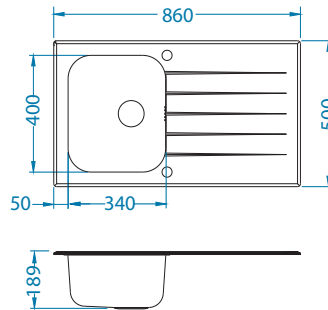

SAT - satin

* RAL/Graphics on request with min. resolution 250 dpi

Size: 860 x 500 mm
Bowl dimensions: 340 x 400 x 180 mm

Installation:

Accessories:

Chopping board
wooden
1016018

AllRound
1131412

Glassix Up 20