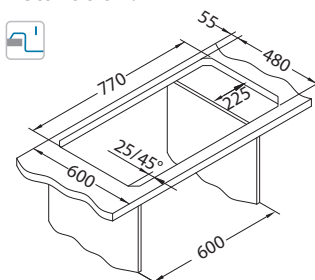

Installation: