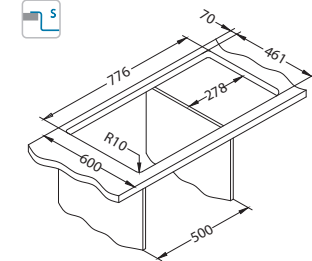

Installation*:

* F - installation needs specific treatment of worktop cut-out according to sink enclosed instructions

Accessories:

Strainer bowl stainless 1119835	Chopping board wooden 1080029	Chopping board safety glass 1084835 - black	AllRound 1131412