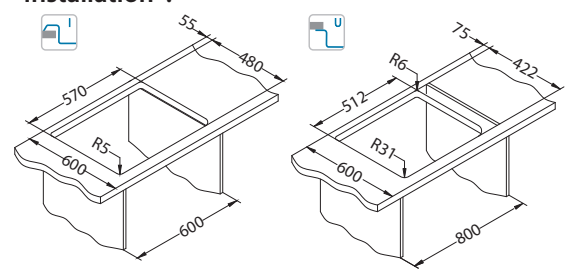

Installation*:

*U - installation into a cabinet with mask by means of 2 undermounting sets 1135533 (not enclosed).

* Packing: pieces in a carton / pieces on a pallet