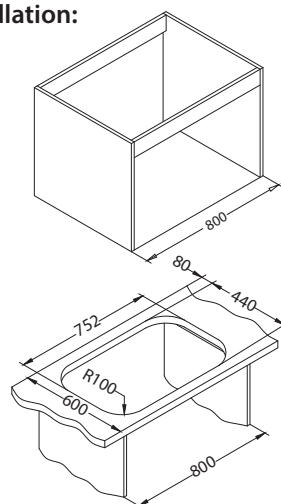

Installation: