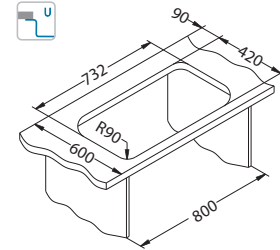

Installation:

Accessories:

Chopping board
wooden
1016018

Strainer basket
CHR
1109414