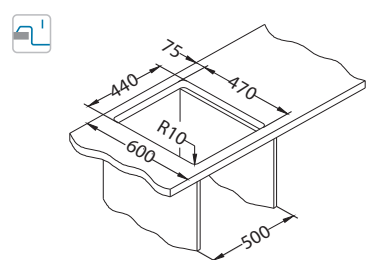

Installation: