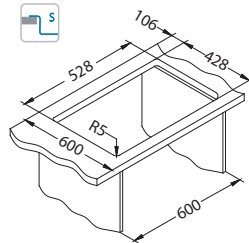

Installation*: