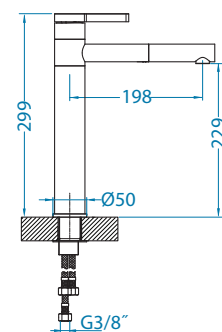

Laguna Monarch

pcs 10

surface	code
gold	1134828
copper	1134830
bronze	1134829
anthracite	1134827

Zeos-P Monarch

pcs 10

surface	code
gold	1136501
copper	1136502
bronze	1136503
anthracite	1136504

Zina Monarch

pcs 10

surface	code
gold	1136509
copper	1136510
bronze	1136511
anthracite	1136512

Oz Monarch

pcs 10

surface	code
gold	1134858
copper	1134857
bronze	1134855
anthracite	1134854