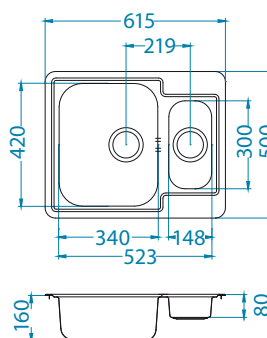

Line 50

1130555

Size: 615 x 500 mm
Bowl dimensions: 340 x 420 x 160 mm
148 x 300 x 80 mm

surface	code	type	waste	Ø35 mm	*packing
NAT	1065676	reversible	3 1/2"	0	sleeve 0 / 60

NAT - smooth

Installation:

Accessories: