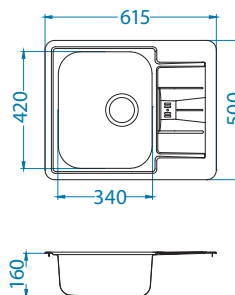

Size: 615 x 500 mm
Bowl dimensions: 340 x 420 x 160 mm

Accessories:

Chopping board
safety glass
1063063

Strainer bowl
1069009 - gold
1069008 - cooper
1103811 - bronze
1078591 - anthracite

Chopping board
wooden
1064565