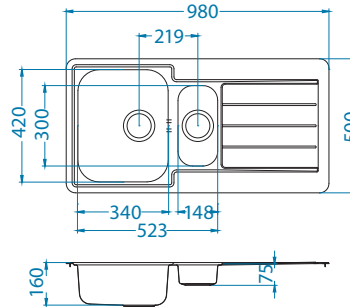

Accessories:

Chopping board
safety glass
1063063

Strainer bowl
1069009 - gold
1069008 - cooper
1103811 - bronze
1078591 - anthracite

Chopping board
wooden
1064565