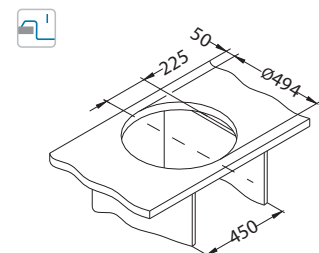

Size: fi510 mm
Bowl dimensions: fi 410 x 185 mm

Installation:

The PUSH Pop Up draining system will make for a clean, prestigious look of your sink and kitchen. Operating the PUSH Pop Up draining system is extremely easy... with just a push of a button, you can open and close the drainer, which is elegantly hidden under a magnetic plate.