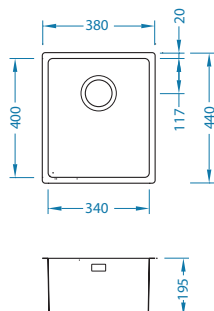

Kombino 10

Size: 217 x 437 mm
Bowl dimensions: 180 x 400 x 140 mm

surface	code	type	waste	Ø35 mm	*packing
SAT	1100233	single	3 1/2"	/	carton 1 / 15

SAT - satin

Installation:

Accessories:

Waste kit
1130551

Waste kit
Pop-Up
1127251

Strainer bowl
stainless
1119835

AllRound
1131412

Kombino 20

Size: 380 x 440 mm
Bowl dimensions: 340 x 400 x 195 mm

surface	code	type	waste	Ø35 mm	*packing
SAT	U	single	3 1/2"	/	carton 1 / 14
KMB	F/S	single	3 1/2"	/	carton 1 / 14

SAT - satin
KMB - satin bowl, brushed surface

Installation*:

* F - installation needs specific treatment of worktop cut-out according to sink enclosed instructions

Accessories:

Waste kit
1130551

Waste kit
Pop-Up
1127251

Strainer bowl
stainless
1119835

Chopping board
wooden
1080029

Kombino 30

Size: 440 x 440 mm
Bowl dimensions: 400 x 400 x 195 mm

surface	code	type	waste	Ø35 mm	*packing
SAT	U	single	3 1/2"	/	carton 1 / 14
KMB	F/S	single	3 1/2"	/	carton 1 / 14

SAT - satin
KMB - satin bowl, brushed surface

Installation*:

* F - installation needs specific treatment of worktop cut-out according to sink enclosed instructions

Accessories:

Waste kit
1130551

Waste kit
Pop-Up
1127251

Strainer bowl
stainless
1119835

Chopping board
wooden
1080029