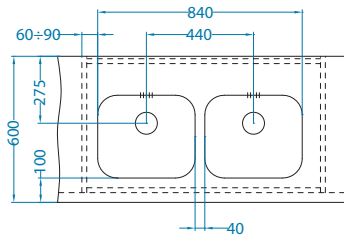

Variant 40-2x

Waste kit: 1130559
Waste kit Pop-up: 1127258