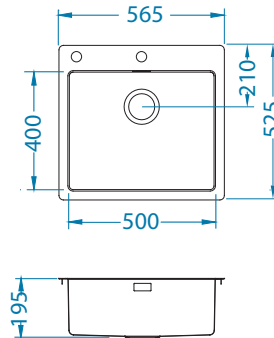

Pure Up 70

Until the stock lasts!

ALVEUS

1123351

Size: 565 x 525 mm
Bowl dimensions: 500 x 400 x 195 mm

Accessories:

Strainer bowl
stainless
1119835

Chopping board
wooden
1080029

Chopping board
safety glass
1084835 - black

ALVEUS TriTop 400
1084325

surface	code	type	waste	Ø35 mm	*packing
KMB	1123788	single	3 1/2"	2x	carton 1 / 14

KMB - satin bowl, brushed surface

Installation*:

* F - installation needs specific treatment of worktop cut-out according to sink enclosed instructions

With 50 years of experience, passion, vision and a bit of courage Alveus launched a limited edition of a special kitchen sink - JUBILEE.

Its combination of clean and organic lines will perfectly match the modern kitchen design and give it a bit of a kick with its flowy shape.

50
1968-2018

ALVEUS
experience
passion
vision
tradition

Jubilee

1123351

Size: 615 x 546 mm
Bowl dimensions: 450 x 400 x 195 mm

Accessories:

AllRound
1131412

surface	code	type	waste	Ø35 mm	*packing
KMB	1126054	single	3 1/2"	2x	carton 1 / 14

KMB - satin bowl, brushed surface

Installation:

* Packing: pieces in a carton / pieces on a pallet