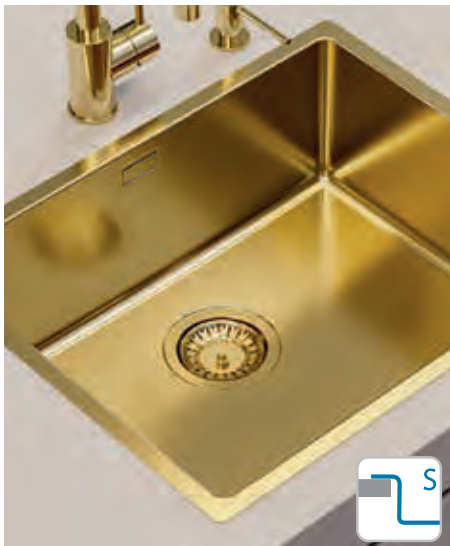

Installation: