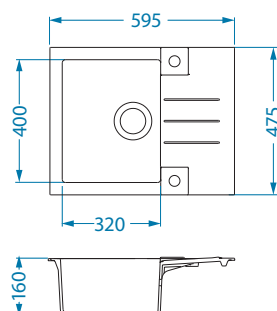

Installation:

Rock 30

1105296

Size: 595 x 475 mm
Bowl dimensions: 320 x 400 x 160 mm

surface	code	type	waste	Ø35 mm	*packing
G11-arctic	1090947	reversible	3 1/2"	2x	carton 1 / 15
G81-concrete	1122741	reversible	3 1/2"	2x	carton 1 / 15
G22-terra	1090948	reversible	3 1/2"	2x	carton 1 / 15
G55-beige	1090950	reversible	3 1/2"	2x	carton 1 / 15
G91-carbon	1090951	reversible	3 1/2"	2x	carton 1 / 15