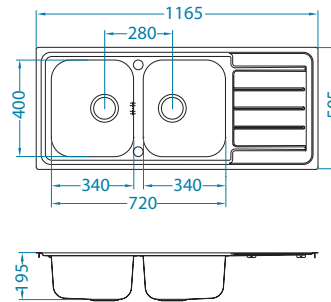

Installation*: