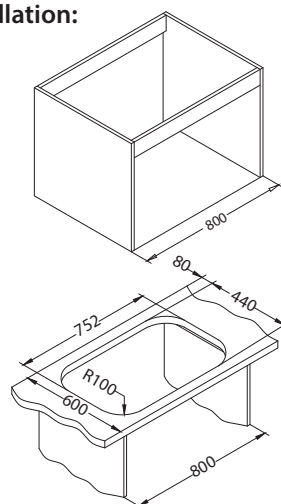

Installation: