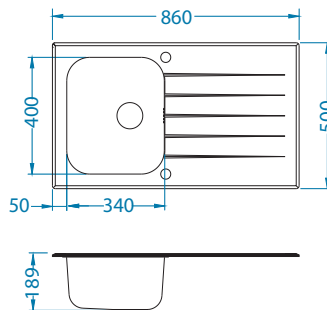

Size: 860 x 500 mm
Bowl dimensions: 340 x 400 x 180 mm

glass top	code	type	waste	Ø35 mm	*packing
white RAL 9003	SAT 1099462	reversibile	3 1/2"	2x	carton 1 / 6
black RAL 9005	SAT 1099450	reversibile	3 1/2"	2x	carton 1 / 6
	*SAT 1102928	reversibile	3 1/2"	2x	carton 1 / 6

SAT - satin

* RAL/Graphics on request with min. resolution 250 dpi