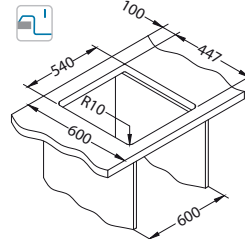

Installation*:

*U - installation by means of undermounting set 1135533 (not enclosed).