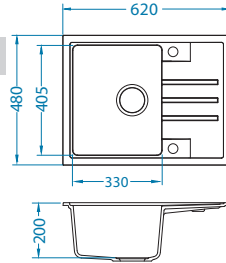

Intermezzo 30

1117292

Size: 620 x 480 mm
Bowl dimensions: 330 x 405 x 200 mm

NEW

surface	code	type	waste	Ø35 mm	*packing
G11-arctic	1117037	reversible	3 1/2"	2x	carton 1 / 14
G81-concrete	1119691	reversible	3 1/2"	2x	carton 1 / 14
G55-beige	1117039	reversible	3 1/2"	2x	carton 1 / 14
G91-carbon	1117044	reversible	3 1/2"	2x	carton 1 / 14
G90-deep black	1149080	reversible	3 1/2"	2x	carton 1 / 14

Accessories:

Chopping board
wooden
1080029

Strainer bowl
stainless
1119835

Undermounting set
1135533

Installation*:

*U - installation into a cabinet with mask by means of 2 undermounting sets 1135533 (not enclosed).

Intermezzo 40

1117292

Size: 680 x 480 mm
Bowl dimensions: 380 x 405 x 200 mm

NEW

surface	code	type	waste	Ø35 mm	*packing
G11-arctic	1144965	reversible	3 1/2"	2x	carton 1 / 14
G81-concrete	1144967	reversible	3 1/2"	2x	carton 1 / 14
G55-beige	1144966	reversible	3 1/2"	2x	carton 1 / 14
G91-carbon	1144968	reversible	3 1/2"	2x	carton 1 / 14
G90-deep black	1149126	reversible	3 1/2"	2x	carton 1 / 14

Accessories:

Chopping board
wooden
1080029

Strainer bowl
stainless
1119835

Undermounting set
1135533

Installation*:

*U - installation into a cabinet with mask by means of 2 undermounting sets 1135533 (not enclosed).

Intermezzo 130

1117292

Size: 780 x 480 mm
Bowl dimensions: 460 x 405 x 200 mm

NEW

surface	code	type	waste	Ø35 mm	*packing
G11-arctic	1117046	reversible	3 1/2"	2x	carton 1 / 10
G81-concrete	1119692	reversible	3 1/2"	2x	carton 1 / 10
G55-beige	1117048	reversible	3 1/2"	2x	carton 1 / 10
G91-carbon	1117050	reversible	3 1/2"	2x	carton 1 / 10
G90-deep black	1149117	reversible	3 1/2"	2x	carton 1 / 10

Accessories:

Chopping board
wooden
1080029

Strainer bowl
stainless
1119835

Undermounting set
1135533

Installation*: