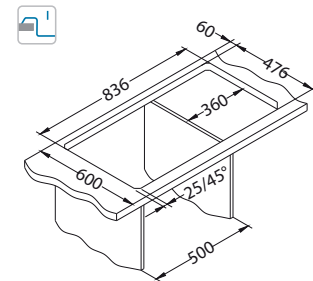

Installation: