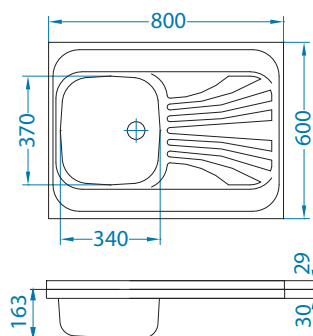

Accessories

Waste kit
1011717

Chopping board
wooden
1016018

Strainer basket
CHR
1109414

surface		code	type	waste	Ø35 mm	*packing
	NAT	1009076	left	1 1/2"	/	sleeve 0 / 36
	NAT	1009077	right	1 1/2"	/	sleeve 0 / 36

NAT - smooth