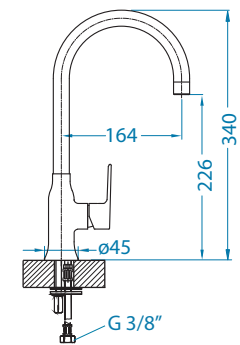

Slim Monarch

surface	code
gold	1134833
copper	1134834
bronze	1134835
anthracite	1134832

* Packing: pieces in a carton

Nerina - PS

surface	code
NIC-BR	1132178
black mat	1132179
CHR	1132177

Lara - PS

surface	code
CHR-BR	1103779