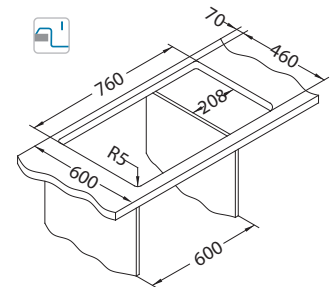

Installation: