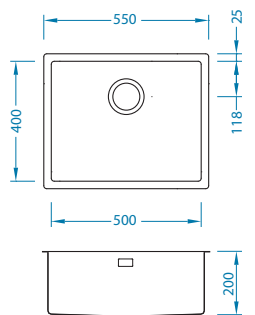

Quadrix 40

Size: 500 x 450 mm
Bowl dimensions: 450 x 400 x 200 mm

Accessories:

Waste kit
1130551

Waste kit
Pop-Up
1127251

Undermounting set
1119093

Strainer bowl
stainless
1119835

surface	code	type	waste	Ø35 mm	*packing
BRS	1102605	single	3 1/2"	/	carton 1 / 14

BRS - brushed

Installation*:

* F - installation needs specific treatment of worktop cut-out according to sink enclosed instructions.
* U - installation by means of undermounting set 1119093 (not enclosed).

Quadrix 50

Size: 550 x 450 mm
Bowl dimensions: 500 x 400 x 200 mm

Accessories:

Waste kit
1130551

Waste kit
Pop-Up
1127251

Undermounting set
1119093

Strainer bowl
stainless
1119835

surface	code	type	waste	Ø35 mm	*packing
BRS	1102606	single	3 1/2"	/	carton 1 / 14

BRS - brushed

Installation*:

* F - installation needs specific treatment of worktop cut-out according to sink enclosed instructions.
* U - installation by means of undermounting set 1119093 (not enclosed).

Quadrix 60

Size: 790 x 450 mm
Bowl dimensions: 740 x 400 x 200 mm

Accessories:

Waste kit
1130551

Waste kit
Pop-Up
1127251

Undermounting set
1119093

Strainer bowl
stainless
1119835

surface	code	type	waste	Ø35 mm	*packing
BRS	1092477	single	3 1/2"	/	carton 1 / 7

BRS - brushed

Installation*:

* F - installation needs specific treatment of worktop cut-out according to sink enclosed instructions.
* U - installation by means of undermounting set 1119093 (not enclosed).