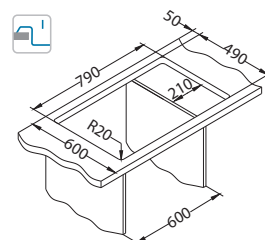

Installation: