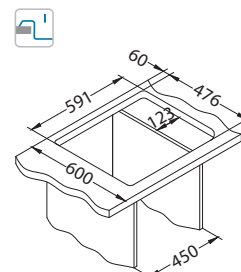

Installation:

Accessories: