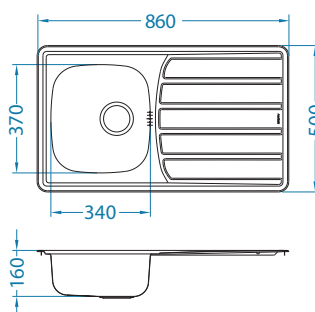

Accessories:

surface	code	type	waste	Ø35 mm	*packing
NAT	1098773	reversible	3 1/2"	/	sleeve 0 / 32
LEI	1098842	reversible	3 1/2"	/	sleeve 0 / 32

NAT - smooth
LEI - leinen