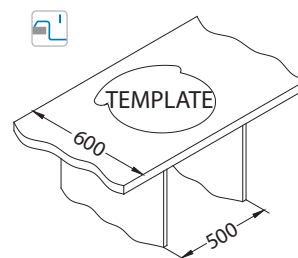

Installation:

Roll 40

1105296

Size: 595 x 475 mm
Bowl dimensions: fi 400 x 160 mm

surface	code	type	waste	Ø35 mm	*packing
G11-arctic	1090970	reversible	3 1/2"	2x	carton 1 / 15
G22-terra	1090971	reversible	3 1/2"	2x	carton 1 / 15
G55-beige	1090973	reversible	3 1/2"	2x	carton 1 / 15
G91-carbon	1090974	reversible	3 1/2"	2x	carton 1 / 15