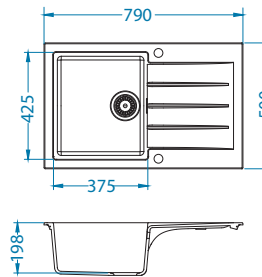

Cadit 10

Size: 590 x 500 mm
Bowl dimensions: 325 x 425 x 198 mm

surface	code	type	waste	ø35 mm	*packing
G11-arctic	1132017	reversible	3 1/2"	2x	carton 1 / 18
G81-concrete	1132020	reversible	3 1/2"	2x	carton 1 / 18
G22-terra	1132018	reversible	3 1/2"	2x	carton 1 / 18
G55-beige	1132019	reversible	3 1/2"	2x	carton 1 / 18
G91-carbon	1132021	reversible	3 1/2"	2x	carton 1 / 18

Accessories:

Chopping board
wooden
1133157

AllRound
1131412

Installation:

Cadit 20

Size: 790 x 500 mm
Bowl dimensions: 375 x 425 x 198 mm

surface	code	type	waste	ø35 mm	*packing
G11-arctic	1132022	reversible	3 1/2"	2x	carton 1 / 12
G81-concrete	1132025	reversible	3 1/2"	2x	carton 1 / 12
G22-terra	1132023	reversible	3 1/2"	2x	carton 1 / 12
G55-beige	1132024	reversible	3 1/2"	2x	carton 1 / 12
G91-carbon	1132026	reversible	3 1/2"	2x	carton 1 / 12

Accessories:

Chopping board
wooden
1133157

AllRound
1131412

Installation:

Cadit 40

Size: 860 x 500 mm
Bowl dimensions: 445 x 425 x 198 mm

surface	code	type	waste	ø35 mm	*packing
G11-arctic	1132027	reversible	3 1/2"	2x	carton 1 / 12
G81-concrete	1132030	reversible	3 1/2"	2x	carton 1 / 12
G22-terra	1132028	reversible	3 1/2"	2x	carton 1 / 12
G55-beige	1132029	reversible	3 1/2"	2x	carton 1 / 12
G91-carbon	1132031	reversible	3 1/2"	2x	carton 1 / 12

Accessories:

Chopping board
wooden
1133157

AllRound
1131412

Installation: