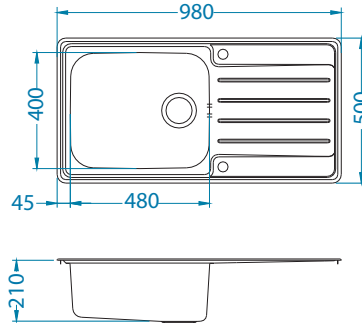

Praktik 100

surface	code	type	waste	Ø35 mm	*packing
SAT	1085977	reversible	3 1/2"	2x	carton 1 / 7
LEI	1097989	reversible	3 1/2"	2x	carton 1 / 7

SAT - satin
LEI - leinen

Size: 980 x 500 mm
Bowl dimensions: 480 x 400 x 210 mm

Installation:

Accessories:

Chopping board
wooden
1016019

AllRound
1131412

Praktik 120

surface	code	type	waste	Ø35 mm	*packing
SAT	1122463	reversible	3 1/2"	2x	carton 1 / 12

SAT - satin

Size: 790 x 500 mm
Bowl dimensions: 480 x 400 x 210 mm

Installation:

Accessories:

Chopping board
wooden
1016019

AllRound
1131412

Praktik 130

surface	code	type	waste	Ø35 mm	*packing
SAT	1122594	reversible	3 1/2"	2x	carton 1 / 7

SAT - satin

Size: 985 x 500 mm
Bowl dimensions: 480 x 400 x 210 mm

Installation:

Accessories:

Chopping board
wooden
1016019

AllRound
1131412