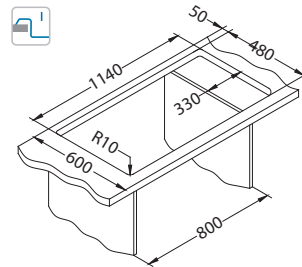

Installation:

* Packing: pieces in a carton / pieces on a pallet