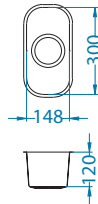

Size: 148 x 300 mm
Bowl dimensions: 148 x 300 x 120 mm

surface	code	type	waste	Ø35 mm	*packing
SAT	1079965	single	3 1/2"	/	PE-bag 40 / 320

SAT - satin