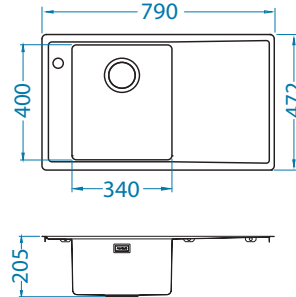

Stricto 10

surface	code	type	waste	Ø35 mm	*packing
	KMB 1149530	left	3 1/2"	1x	carton 1 / 8
	KMB 1149532	right	3 1/2"	1x	carton 1 / 8

KMB - satin bowl, brushed surface

Size: 790 x 472 mm
Bowl dimensions: 340 x 400 x 205 mm