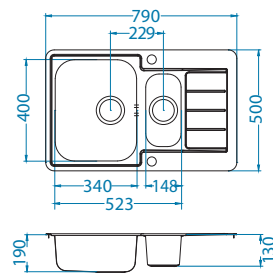

Line Maxim 60

Size: 615 x 500 mm
Bowl dimensions: 340 x 400 x 190 mm

Accessories:

Chopping board safety glass 1063063
Strainer bowl stainless 1062602
Chopping board wooden 1064565
AllRound 1131412

surface	code	type	waste	Ø35 mm	*packing
SAT	1085947	reversible	3 1/2"	2x	carton 1 / 14
SAT	1089613*	reversible	3 1/2"	/	sleeve 0 / 60

SAT - satin

Installation:

Line Maxim 70

Size: 790 x 500 mm
Bowl dimensions: 340 x 400 x 190 mm
148 x 300 x 130 mm

Accessories:

Chopping board safety glass 1063063
Strainer bowl stainless 1062602
Chopping board wooden 1064565
AllRound 1131412

surface	code	type	waste	Ø35 mm	*packing
SAT	1085948	reversible	3 1/2"	2x	carton 1 / 12
SAT	1089614*	reversible	3 1/2"	/	sleeve 0 / 30

SAT - satin

Installation:

Line Maxim 80

Size: 790 x 500 mm
Bowl dimensions: 340 x 400 x 190 mm

Accessories:

Chopping board safety glass 1063063
Strainer bowl stainless 1062602
Chopping board wooden 1064565
AllRound 1131412

surface	code	type	waste	Ø35 mm	*packing
SAT	1100216	reversible	3 1/2"	2x	carton 1 / 12

SAT - satin

Installation: