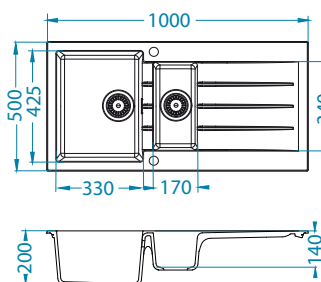

Cadit 50

Size: 1000 x 500 mm
Bowl dimensions: 475 x 425 x 198 mm

surface	code	type	waste	Ø35 mm	*packing
G11-arctic	1140594	reversible	3 1/2"	2x	carton 1 / 9
G81-concrete	1140595	reversible	3 1/2"	2x	carton 1 / 9
G22-terra	1140596	reversible	3 1/2"	2x	carton 1 / 9
G55-beige	1140597	reversible	3 1/2"	2x	carton 1 / 9
G91-carbon	1140598	reversible	3 1/2"	2x	carton 1 / 9

Accessories:

Chopping board AllRound
wooden 1133157 1131412

Installation:

Cadit 70

Size: 790 x 500 mm
Bowl dimensions: 330 x 425 x 200 mm
170 x 340 x 140 mm

surface	code	type	waste	Ø35 mm	*packing
G11-arctic	1131357	reversible	3 1/2"	2x	carton 1 / 12
G81-concrete	1131360	reversible	3 1/2"	2x	carton 1 / 12
G22-terra	1131358	reversible	3 1/2"	2x	carton 1 / 12
G55-beige	1131359	reversible	3 1/2"	2x	carton 1 / 12
G91-carbon	1131361	reversible	3 1/2"	2x	carton 1 / 12

Accessories:

Chopping board **Strainer bowl** AllRound
wooden stainless 1133157 1122700 1131412

Installation:

Cadit 80

Size: 1000 x 500 mm
Bowl dimensions: 330 x 425 x 200 mm
170 x 340 x 140 mm

surface	code	type	waste	Ø35 mm	*packing
G11-arctic	1140599	reversible	3 1/2"	2x	carton 1 / 9
G81-concrete	1140600	reversible	3 1/2"	2x	carton 1 / 9
G22-terra	1140601	reversible	3 1/2"	2x	carton 1 / 9
G55-beige	1140602	reversible	3 1/2"	2x	carton 1 / 9
G91-carbon	1140603	reversible	3 1/2"	2x	carton 1 / 9

Accessories:

Chopping board **Strainer bowl** AllRound
wooden stainless 1133157 1122700 1131412

Installation: