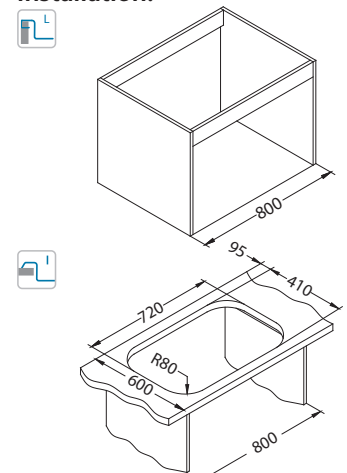

Accessories:

Chopping board wooden 1016018
Strainer basket CHR 1109414
Strainer bowl stainless 1062602
AllRound 1131412

* Packing: pieces in a carton / pieces on a pallet

Classic Pro 90

ALVEUS

1130551

Size: 1200 x 600 mm
Bowl dimensions: 340 x 400 x 190 mm