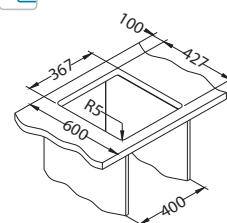

Način Installation::