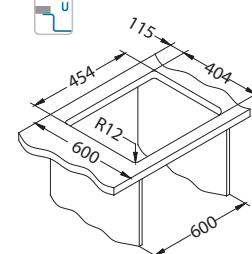

Installation*:

* F - installation needs specific treatment of worktop cut-out according to sink enclosed instructions.
* U - installation by means of undermounting set 1119093 (not enclosed).