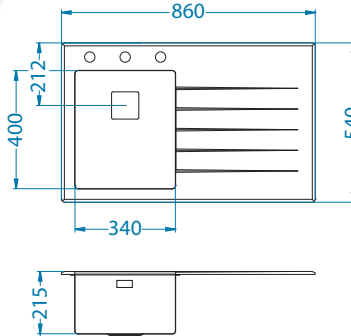

Crystalix 10

Until the stock lasts!

glass top	code	type	waste	Ø35 mm	*packing
white RAL 9003	NAT 1099634	left			carton
	1099632	right	square	3x	1 / 6
black RAL 9005	NAT 1099633	left			carton
	1099630	right	square	3x	1 / 6
	*NAT 1102854	left			carton
	1102858	right	square	3x	1 / 6

NAT - semi-shiny * RAL/Graphics on request with min. resolution 250 dpi

Size: 860 x 540 mm
Bowl dimensions: 340 x 400 x 200 mm

Installation:

Accessories:

Chopping board
safety glass
1084835 - black

Chopping board
safety glass
1087883 - white

AllRound
1131412

Crystalix 20

Until the stock lasts!

glass top	code	type	waste	Ø35 mm	*packing
white RAL 9003	NAT 1099642	left			carton
	1099640	right	square	3x	1 / 6
black RAL 9005	NAT 1099641	left			carton
	1099635	right	square	3x	1 / 6
	*NAT 1102862	left			carton
	1102866	right	square	3x	1 / 6

NAT - semi-shiny * RAL/Graphics on request with min. resolution 250 dpi

Size: 860 x 540 mm
Bowl dimensions: 340 x 400 x 200 mm
180 x 400 x 175 mm

Installation:

Accessories:

Chopping board
safety glass
1084835 - black

Chopping board
safety glass
1087883 - white

AllRound
1131412

Karat Up 10

Until the stock lasts!

glass top	code	type	waste	Ø35 mm	*packing
white RAL 9003	SAT 1123795	left			carton
	1123796	right	3 1/2"	2x	1 / 6
black RAL 9005	SAT 1123798	left			carton
	1123799	right	3 1/2"	2x	1 / 6
	*SAT 1123800	left			carton
	1123801	right	3 1/2"	2x	1 / 6

SAT - satin * RAL/Graphics on request with min. resolution 250 dpi

Size: 860 x 500 mm
Bowl dimensions: 340 x 400 x 195 mm

Installation:

Accessories:

Strainer bowl
stainless
1119835

Chopping board
safety glass
1084835 - black

Chopping board
safety glass
1087883 - white