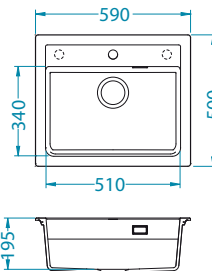

Atrox 10

Size: 400 x 500 mm
Bowl dimensions: 340 x 320 x 195 mm

surface	code	type	waste	Ø35 mm	*packing
G11-arctic	1139079	single	3 1/2"	1x	carton 1 / 18
G81-concrete	1139770	single	3 1/2"	1x	carton 1 / 18
G22-terra	1139768	single	3 1/2"	1x	carton 1 / 18
G55-beige	1139769	single	3 1/2"	1x	carton 1 / 18
G91-carbon	1139771	single	3 1/2"	1x	carton 1 / 18

Accessories:

Chopping board wooden 1144970 *for I installation
AllRound - mini 1136662
Stainless steel container GN-1/2-P- 65 mm 1008902
Undermounting set 1135533

Installation*:

*U - installation into a cabinet with mask by means of undermounting set 1135533 (not enclosed).

Atrox 20

Size: 470 x 500 mm
Bowl dimensions: 390 x 340 x 195 mm

surface	code	type	waste	Ø35 mm	*packing
G11-arctic	1131986	single	3 1/2"	1x	carton 1 / 18
G81-concrete	1131989	single	3 1/2"	1x	carton 1 / 18
G22-terra	1131987	single	3 1/2"	1x	carton 1 / 18
G55-beige	1131988	single	3 1/2"	1x	carton 1 / 18
G91-carbon	1131990	single	3 1/2"	1x	carton 1 / 18

Accessories:

Chopping board wooden 1144970 *for I installation
AllRound - mini 1136662
Stainless steel container GN-1/2-P- 65 mm 1008902
Undermounting set 1135533

Installation*:

*U - installation into a cabinet with mask by means of undermounting set 1135533 (not enclosed).

Atrox 30

Size: 590 x 500 mm
Bowl dimensions: 510 x 340 x 195 mm

surface	code	type	waste	Ø35 mm	*packing
G11-arctic	1131991	single	3 1/2"	1x	carton 1 / 18
G81-concrete	1131995	single	3 1/2"	1x	carton 1 / 18
G22-terra	1131993	single	3 1/2"	1x	carton 1 / 18
G55-beige	1131994	single	3 1/2"	1x	carton 1 / 18
G91-carbon	1131996	single	3 1/2"	1x	carton 1 / 18

Accessories:

Chopping board wooden 1144970 *for I installation
AllRound - mini 1136662
Stainless steel container GN-1/2-P- 65 mm 1008902
Undermounting set 1135533

Installation*: