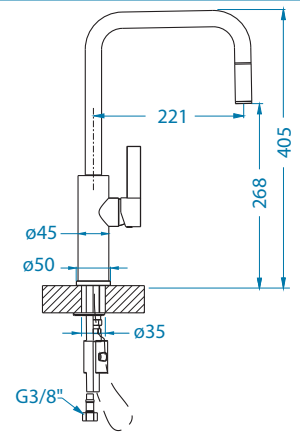

Romi - P

surface	code
CHR	1132176

Cleo - PS

surface	code
CHR	1088775
CHR	1088774

Lago

surface	code
CHR	1088773

Laguna

surface	code
CHR	1134826

Lyra - S

surface	code
CHR	1132184

* Packing: pieces in a carton