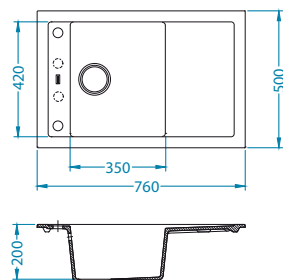

Quadrix 50

Size: 560 x 460 mm
Bowl dimensions: 500 x 400 x 200 mm

surface	code	type	waste	ø35 mm	*packing
G11-arctic	1128394	single	square	/	carton 1 / 12
G04M-steel	1108037	single	square	/	carton 1 / 12
G02M-pebble	1108035	single	square	/	carton 1 / 12
G03M-chocolate	1108036	single	square	/	carton 1 / 12
G05M-twilight	1108038	single	square	/	carton 1 / 12
G90-deep black	1149138	single	square	/	carton 1 / 12

Accessories:

Installation*:

*U - installation by means of undermounting set 1135533 (not enclosed).

Formic 20

Size: 520 x 510 mm
Bowl dimensions: 440 x 350 x 200 mm

surface	code	type	waste	ø35 mm	*packing
G11-arctic	1128395	single	3 1/2"	2x	carton 1 / 14
G04M-steel	1103762	single	3 1/2"	2x	carton 1 / 14
G02M-pebble	1103763	single	3 1/2"	2x	carton 1 / 14
G03M-chocolate	1103764	single	3 1/2"	2x	carton 1 / 14
G05M-twilight	1103766	single	3 1/2"	2x	carton 1 / 14
G90-deep black	1149133	single	3 1/2"	2x	carton 1 / 14

Accessories:

Installation*:

*U - installation by means of undermounting set 1135533 (not enclosed).

Formic 30

Size: 760 x 500 mm
Bowl dimensions: 350 x 420 x 200 mm

surface	code	type	waste	ø35 mm	*packing
G11-arctic	1128396	reversible	3 1/2"	2x	carton 1 / 8
G04M-steel	1108030	reversible	3 1/2"	2x	carton 1 / 8
G02M-pebble	1108028	reversible	3 1/2"	2x	carton 1 / 8
G03M-chocolate	1108029	reversible	3 1/2"	2x	carton 1 / 8
G05M-twilight	1108031	reversible	3 1/2"	2x	carton 1 / 8
G90-deep black	1149135	reversible	3 1/2"	2x	carton 1 / 8

Accessories:

Installation*:

*U - installation into a cabinet with mask by means of 2 undermounting sets 1135533 (not enclosed).

* Packing: pieces in a carton / pieces on a pallet