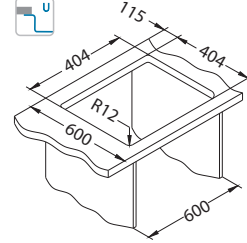

Installation*:

* F - installation needs specific treatment of worktop cut-out according to sink enclosed instructions.

* U - installation by means of undermounting set 1119093 (not enclosed).