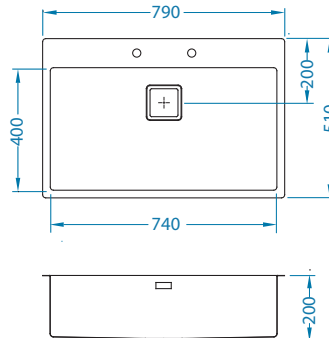

BRS - brushed

Size: 790 x 510 mm
Bowl dimensions: 740 x 400 x 200 mm

Installation*:

* F - installation needs specific treatment of worktop cut-out according to sink enclosed instructions.

Accessories:

ALVEUS TriTop 400
1084325