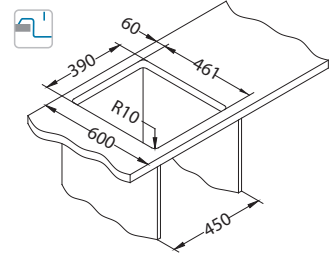

SAT - satin

* RAL/Graphics on request with min. resolution 250 dpi

Size: 860 x 500 mm
Bowl dimensions: 340 x 400 x 180 mm

Installation:

Accessories:

Chopping board
wooden
1016018

AllRound
1131412

Glassix Up 20