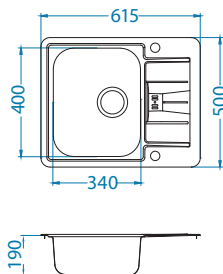

Line Maxim 60

Size: 615 x 500 mm
Bowl dimensions: 340 x 400 x 190 mm

Accessories:

Chopping board safety glass 1063063
Strainer bowl stainless 1062602
Chopping board wooden 1064565
AllRound 1131412

surface	code	type	waste	Ø35 mm	*packing
SAT	1085947	reversible	3 1/2"	2x	carton 1 / 14
SAT	1089613*	reversible	3 1/2"	/	sleeve 0 / 60

SAT - satin

Installation:

Line Maxim 70

Size: 790 x 500 mm
Bowl dimensions: 340 x 400 x 190 mm
148 x 300 x 130 mm

Accessories:

Chopping board safety glass 1063063
Strainer bowl stainless 1062602
Chopping board wooden 1064565
AllRound 1131412

surface	code	type	waste	Ø35 mm	*packing
SAT	1085948	reversible	3 1/2"	2x	carton 1 / 12
SAT	1089614*	reversible	3 1/2"	/	sleeve 0 / 30

SAT - satin

Installation:

Line Maxim 80

Size: 790 x 500 mm
Bowl dimensions: 340 x 400 x 190 mm

Accessories:

Chopping board safety glass 1063063
Strainer bowl stainless 1062602
Chopping board wooden 1064565
AllRound 1131412

surface	code	type	waste	Ø35 mm	*packing
SAT	1100216	reversible	3 1/2"	2x	carton 1 / 12

SAT - satin

Installation: