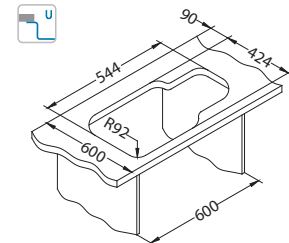

Installation: