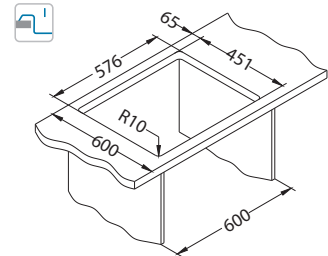

Accessories: