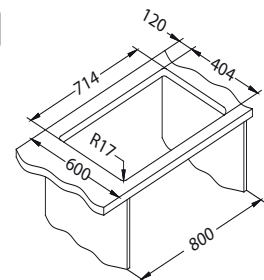

SAT - satin

Size: 750 x 440 mm
Bowl dimensions: 710 x 400 x 195 mm

Accessories:

Waste kit
1130551

Waste kit
Pop-Up
1127251

Strainer bowl
stainless
1119835

AllRound
1131412

Installation: