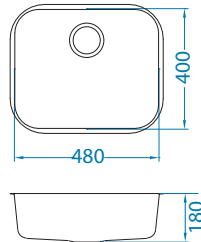

Size: 480 x 400 mm
Bowl dimensions: 480 x 400 x 180 mm

Accessories:

Waste trap
(no waste)
1068989

Waste trap
(no waste)
1033153

Chopping board
wooden
1016019

Monarch Variant 40

surface	code	type	waste	Ø 35 mm	*packing
gold	1113584	single	3 1/2"	0	carton 1 / 14
copper	1113586	single	3 1/2"	0	carton 1 / 14
bronze	1113587	single	3 1/2"	0	carton 1 / 14
anthracite	1113589	single	3 1/2"	0	carton 1 / 14