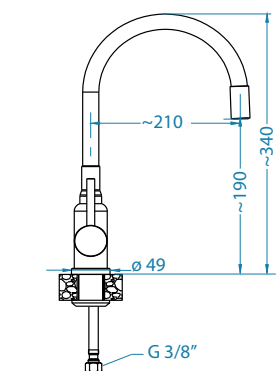

Flexa

NEW

surface	code
CHR - black	1147027
CHR - white	1147024
CHR - brown	1147025
CHR - grey	1147026
SAT - black	1147023
SAT - white	1147019
SAT - brown	1147021
SAT - grey	1147022
mat black	1147056