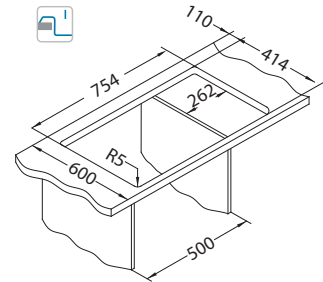

Size: 770 x 430 mm
 Bowl dimensions: 380 x 370 x 150 mm

Installation:

Record 30

surface	code	type	waste	Ø35 mm	*packing
G11-arctic	1130332	reversible	3 1/2"	2x	carton 1 / 12
G55-beige	1130330	reversible	3 1/2"	2x	carton 1 / 12
G91-carbon	1130331	reversible	3 1/2"	2x	carton 1 / 12