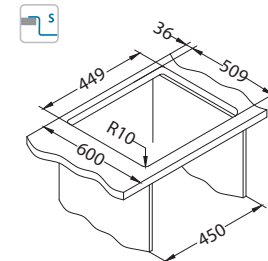

Installation*:

* F - installation needs specific treatment of worktop cut-out according to sink enclosed instructions