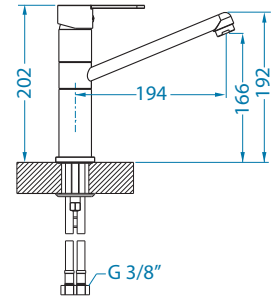

Siros - P

surface	code
CHR	1129047
NIC-BR	1132901
G11	1129046
G55	1129045
G81	1129044
G91	1129048

Zenit

surface	code
CHR	1119872
G11	1119873
G22	1123572
G55	1119874
G81	1123573
G91	1119875

Zina

surface	code
CHR	1129057
G11	1129058
G02M	1129059
G03M	1129056
G04M	1129060
G05M	1129061

Arc 20 - P

surface	code
CHR	1115261

Delos - P

surface	code
CHR	1129021
SAT	1129023
G55	1129020
G81	1129019
G91	1129022