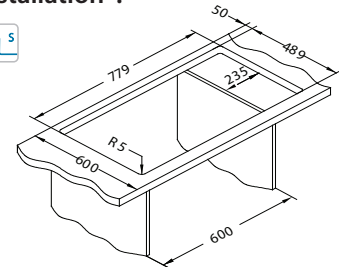

Installation*: