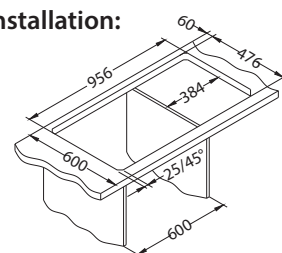

NAT - smooth

Velikost pomivalnika: 980 x 500 mm

Velikost posode: 340 x 420 x 160 mm
148 x 300 x 80 mm

Installation:

Accessories:

Chopping board
safety glass
1063063

Strainer bowl
stainless
1062602

Chopping board AllRound
wooden
1064565