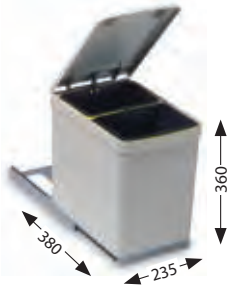

Albio 10

code	volume
1090331	16 l
1090332	7,5 l + 7,5 l

1090331

1090332