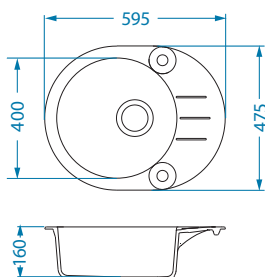

Installation:

Roll 40

1105296

Size: 595 x 475 mm
Bowl dimensions: fi 400 x 160 mm

surface	code	type	waste	Ø35 mm	*packing
G11-arctic	1090970	reversible	3 1/2"	2x	carton 1 / 15
G22-terra	1090971	reversible	3 1/2"	2x	carton 1 / 15
G55-beige	1090973	reversible	3 1/2"	2x	carton 1 / 15
G91-carbon	1090974	reversible	3 1/2"	2x	carton 1 / 15