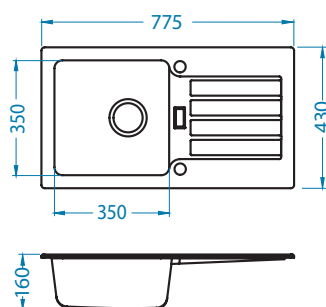

Installation:

Niagara 30

Size: 775 x 430 mm
Bowl dimensions: 350 x 350 x 160 mm

surface	code	type	waste	Ø35 mm	*packing
G11-arctic	1100886	reversible	3 1/2"	2x	carton 1 / 12
G55-beige	1076857	reversible	3 1/2"	2x	carton 1 / 12
G91-carbon	1076858	reversible	3 1/2"	2x	carton 1 / 12