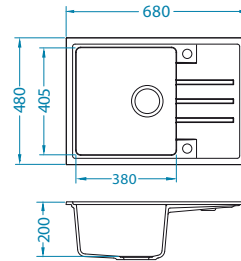

Intermezzo 30

1117292

Size: 620 x 480 mm
Bowl dimensions: 330 x 405 x 200 mm

NEW

surface	code	type	waste	Ø35 mm	*packing
G11-arctic	1117037	reversible	3 1/2"	2x	carton 1 / 14
G81-concrete	1119691	reversible	3 1/2"	2x	carton 1 / 14
G55-beige	1117039	reversible	3 1/2"	2x	carton 1 / 14
G91-carbon	1117044	reversible	3 1/2"	2x	carton 1 / 14
G90-deep black	1149080	reversible	3 1/2"	2x	carton 1 / 14

Accessories:

Chopping board
wooden
1080029

Strainer bowl
stainless
1119835

Undermounting set
1135533

Installation*:

*U - installation into a cabinet with mask by means of 2 undermounting sets 1135533 (not enclosed).

Intermezzo 40

1117292

Size: 680 x 480 mm
Bowl dimensions: 380 x 405 x 200 mm

NEW

surface	code	type	waste	Ø35 mm	*packing
G11-arctic	1144965	reversible	3 1/2"	2x	carton 1 / 14
G81-concrete	1144967	reversible	3 1/2"	2x	carton 1 / 14
G55-beige	1144966	reversible	3 1/2"	2x	carton 1 / 14
G91-carbon	1144968	reversible	3 1/2"	2x	carton 1 / 14
G90-deep black	1149126	reversible	3 1/2"	2x	carton 1 / 14

Accessories:

Chopping board
wooden
1080029

Strainer bowl
stainless
1119835

Undermounting set
1135533

Installation*:

*U - installation into a cabinet with mask by means of 2 undermounting sets 1135533 (not enclosed).

Intermezzo 130

1117292

Size: 780 x 480 mm
Bowl dimensions: 460 x 405 x 200 mm

NEW

surface	code	type	waste	Ø35 mm	*packing
G11-arctic	1117046	reversible	3 1/2"	2x	carton 1 / 10
G81-concrete	1119692	reversible	3 1/2"	2x	carton 1 / 10
G55-beige	1117048	reversible	3 1/2"	2x	carton 1 / 10
G91-carbon	1117050	reversible	3 1/2"	2x	carton 1 / 10
G90-deep black	1149117	reversible	3 1/2"	2x	carton 1 / 10

Accessories:

Chopping board
wooden
1080029

Strainer bowl
stainless
1119835

Undermounting set
1135533

Installation*: