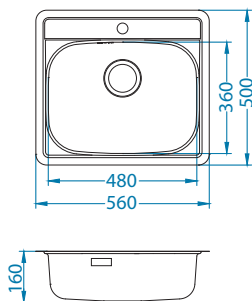

Accessories:

Detergent dispenser
1016099 - CHR-P

Undermounting set
1119093

surface	code	type	waste	Ø35 mm	*packing
NAT	1103108	single	3 1/2"	1x	carton 1 / 14

NAT - smooth