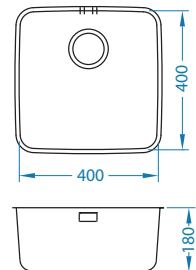

Accessories:

Waste 1130534	Waste Pop-Up 1127247	Waste kit 1130551	Waste kit Pop-Up 1127251	Chopping board wooden 1016019	Detergent dispenser - PEAR 1136559 - CHR	AllRound 1131412