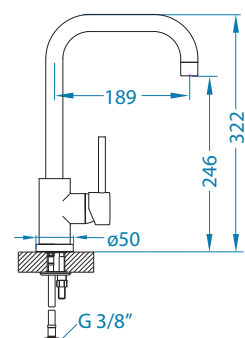

Laguna Monarch

pcs 10

surface	code
gold	1134828
copper	1134830
bronze	1134829
anthracite	1134827

Zeos-P Monarch

pcs 10

surface	code
gold	1136501
copper	1136502
bronze	1136503
anthracite	1136504

Zina Monarch

pcs 10

surface	code
gold	1136509
copper	1136510
bronze	1136511
anthracite	1136512

Oz Monarch

pcs 10

surface	code
gold	1134858
copper	1134857
bronze	1134855
anthracite	1134854