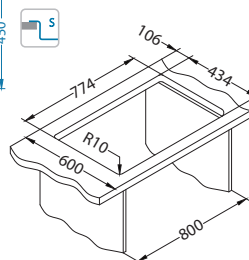

* F - installation needs specific treatment of worktop cut-out according to sink enclosed instructions.
* U - installation by means of undermounting set 1119093 (not enclosed).