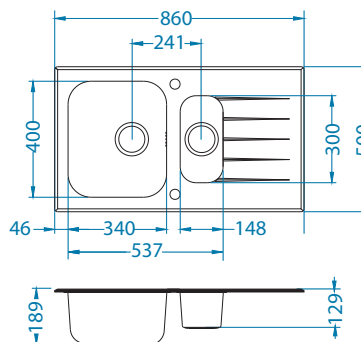

Size: 860 x 500 mm
Bowl dimensions: 340 x 400 x 180 mm
148 x 300 x 120 mm

glass top	code	type	waste	Ø35 mm	*packing
white RAL 9003	SAT 1100016	reversibile	3 1/2"	2x	carton 1 / 6
black RAL 9005	SAT 1100015	reversibile	3 1/2"	2x	carton 1 / 6
	*SAT 1102932	reversibile	3 1/2"	2x	carton 1 / 6

SAT - satin

* RAL/Graphics on request with min. resolution 250 dpi