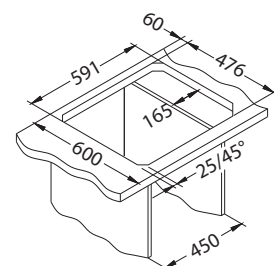

Size: 615 x 500 mm
 Bowl dimensions: 340 x 420 x 160 mm

Installation:

Accessories:

Chopping board safety glass 1063063
Strainer bowl stainless 1062602
Chopping board wooden 1064565
AllRound 1131412

* Packing: pieces in a carton / pieces on a pallet