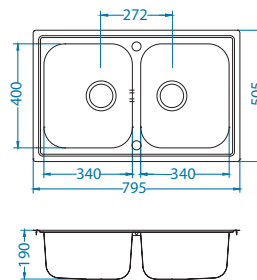

Line Maxim 60

1127248

Size: 620 x 505 mm
Bowl dimensions: 340 x 400 x 190 mm

Accessories:

Chopping board safety glass 1063063
Strainer bowl stainless 1062602
Chopping board wooden 1064565
AllRound 1131412

surface	code	type	waste	Ø35 mm	*packing
SAT	1085959	reversible	3 1/2"	2x	carton 1 / 14

SAT - satin

Installation*:

* F - installation needs specific treatment of worktop cut-out according to sink enclosed instructions

Line Maxim 70

1127257

Size: 795 x 505 mm
Bowl dimensions: 340 x 400 x 190 mm
148 x 300 x 130 mm

Accessories:

Chopping board safety glass 1063063
Strainer bowl stainless 1062602
Chopping board wooden 1064565
AllRound 1131412

surface	code	type	waste	Ø35 mm	*packing
SAT	1085960	reversible	3 1/2"	2x	carton 1 / 12

SAT - satin

Installation*:

* F - installation needs specific treatment of worktop cut-out according to sink enclosed instructions

Line Maxim 90

1127257

Size: 795 x 505 mm
Bowl dimensions: 340 x 400 x 190 mm
340 x 400 x 190 mm

Accessories:

Chopping board safety glass 1063063
Strainer bowl stainless 1062602
Chopping board wooden 1064565
AllRound 1131412

surface	code	type	waste	Ø35 mm	*packing
SAT	1092002	reversible	3 1/2"	2x	carton 1 / 12

SAT - satin

Installation*:

* F - installation needs specific treatment of worktop cut-out according to sink enclosed instructions