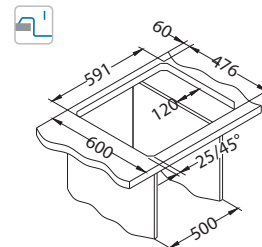

Installation: