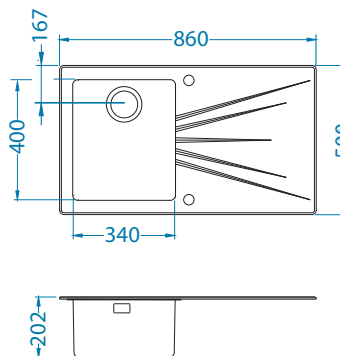

SAT - satin

* RAL/Graphics on request with min. resolution 250 dpi

Size: 860 x 500 mm
Bowl dimensions: 340 x 400 x 195 mm
180 x 340 x 160 mm

Installation:

Accessories:

Strainer bowl stainless 1119835

Chopping board safety glass 1084835 - black

SAT - satin

* RAL/Graphics on request with min. resolution 250 dpi

Size: 860 x 500 mm
Bowl dimensions: 340 x 400 x 195 mm

Installation:

Accessories:

Strainer bowl stainless 1119835

Chopping board safety glass 1084835 - black