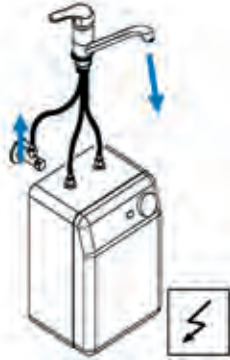

Legend:

- SAT ..... satin finish
- CHR ..... polished chrome
- CHR-BR ..... brushed chrome
- NIC-BR ..... brushed nickel
- ⚡ ..... tap designed for operation with un-pressurised electric boiler

flow of cold water