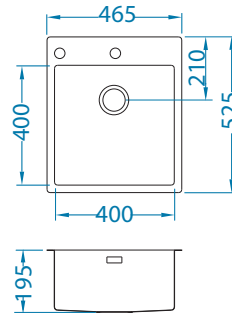

Pure Up 10

Until the stock lasts!

ALVEUS

1123351

Size: 405 x 525 mm
Bowl dimensions: 340 x 400 x 195 mm

Accessories:

Strainer bowl
stainless
1119835

Chopping board
wooden
1080029

Chopping board
safety glass
1084835 - black

ALVEUS TriTop 340
1084327

surface	code	type	waste	Ø35 mm	*packing
KMB	1123785	single	3 1/2"	2x	carton 1 / 14

KMB - satin bowl, brushed surface

Installation*:

* F - installation needs specific treatment of worktop cut-out according to sink enclosed instructions.

Pure Up 20

Until the stock lasts!

1123351

Size: 465 x 525 mm
Bowl dimensions: 400 x 400 x 195 mm

Accessories:

Strainer bowl
stainless
1119835

Chopping board
wooden
1080029

Chopping board
safety glass
1084835 - black

ALVEUS TriTop 400
1084325

surface	code	type	waste	Ø35 mm	*packing
KMB	1123786	single	3 1/2"	2x	carton 1 / 14

KMB - satin bowl, brushed surface

Installation*:

* F - installation needs specific treatment of worktop cut-out according to sink enclosed instructions.

Pure Up 30

Until the stock lasts!

1123351

Size: 515 x 525 mm
Bowl dimensions: 450 x 400 x 195 mm

Accessories:

Strainer bowl
stainless
1119835

Chopping board
wooden
1080029

Chopping board
safety glass
1084835 - black

ALVEUS TriTop 400
1084325

surface	code	type	waste	Ø35 mm	*packing
KMB	1123787	single	3 1/2"	2x	carton 1 / 14

KMB - satin bowl, brushed surface

Installation*:

* F - installation needs specific treatment of worktop cut-out according to sink enclosed instructions.

* Packing: pieces in a carton / pieces on a pallet