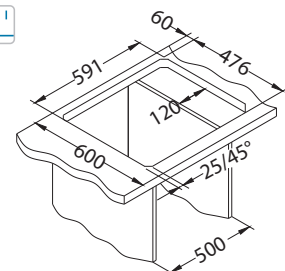

Installation: