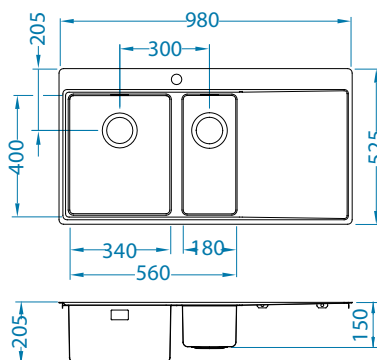

Pure 40

left

Size: 790 x 525 mm
Bowl dimensions: 400 x 400 x 205 mm

surface	code	type	waste	Ø35 mm	*packing
KMB	1149514	left	3 1/2"	1x	carton
	1149516	right			1 / 8

KMB - satin bowl, brushed surface

Installation*:

* F - installation needs specific treatment of worktop cut-out according to sink enclosed instructions

Accessories:

Strainer bowl
stainless
1119835

Chopping board
wooden
1080029

Chopping board
safety glass
1084835 - black

AllRound
1131412

Pure 50

left

Size: 860 x 525 mm
Bowl dimensions: 450 x 400 x 205 mm

surface	code	type	waste	Ø35 mm	*packing
KMB	1149517	left	3 1/2"	1x	carton
	1149518	right			1 / 8

KMB - satin bowl, brushed surface

Installation*:

* F - installation needs specific treatment of worktop cut-out according to sink enclosed instructions

Accessories:

Strainer bowl
stainless
1119835

Chopping board
wooden
1080029

Chopping board
safety glass
1084835 - black

AllRound
1131412

Pure 60

left

Velikost pomivalnika: 980 x 525 mm
Velikost posode: 340 x 400 x 205 mm
180 x 400 x 150 mm

surface	code	type	waste	Ø35 mm	*packing
KMB	1149519	left	3 1/2"	1x	carton
	1149520	right			1 / 8

KMB - satin bowl, brushed surface

Installation*:

* F - installation needs specific treatment of worktop cut-out according to sink enclosed instructions

Accessories:

Strainer bowl
stainless
1119835

Chopping board
wooden
1080029

Chopping board
safety glass
1084835 - black

AllRound
1131412