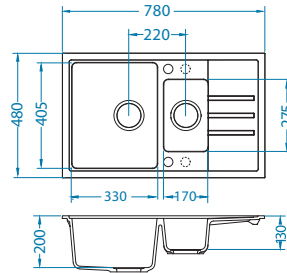

Accessories:

Chopping board
wooden
1080029

Strainer bowl
stainless
1119835

Undermounting set
1135533

Strainer bowl
stainless
1122700