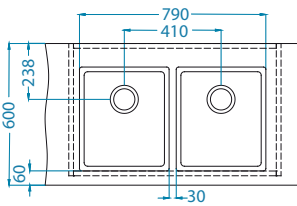

Waste kit Pop-Up
1092272

Strainer bowl
stainless
1119835

Chopping board
wooden
1080029

Installation:

Kombino bowl configurations [FS]

Cabinet width 800 mm

KOMBINO 20 - 2X

KOMBINO 30 + KOMBINO 20