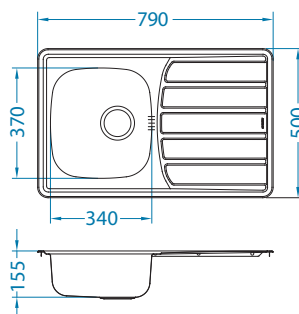

Zoom 10

Size: 615 x 500 mm
Bowl dimensions: 340 x 370 x 155 mm

Accessories:

surface	code	type	waste	Ø35 mm	*packing
NAT	1098940	reversible	3 1/2"	/	sleeve 0 / 64
LEI	1098941	reversible	3 1/2"	/	sleeve 0 / 64

NAT - smooth
LEI - leinen

Installation:

Zoom 20

Size: 790 x 500 mm
Bowl dimensions: 340 x 370 x 155 mm

Accessories:

surface	code	type	waste	Ø35 mm	*packing
NAT	1098938	reversible	3 1/2"	/	sleeve 0 / 32
LEI	1098939	reversible	3 1/2"	/	sleeve 0 / 32

NAT - smooth
LEI - leinen

Installation:

Zoom 30

Size: 860 x 500 mm
Bowl dimensions: 340 x 370 x 160 mm

Accessories:

surface	code	type	waste	Ø35 mm	*packing
NAT	1098773	reversible	3 1/2"	/	sleeve 0 / 32
LEI	1098842	reversible	3 1/2"	/	sleeve 0 / 32

NAT - smooth
LEI - leinen

Installation: