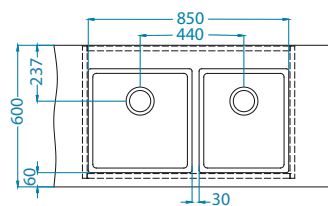

Waste kit Pop-Up
1092272

Strainer bowl
stainless
1119835

Chopping board
wooden
1080029

Installation:

Kombino bowl configurations [FS]

Cabinet width 800 mm

KOMBINO 20 - 2X

KOMBINO 30 + KOMBINO 20