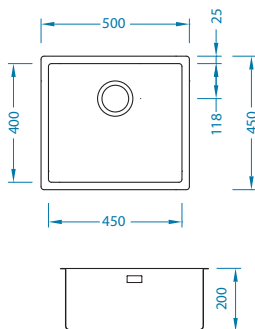

Accessories:

Waste kit
1130551

Waste kit
Pop-Up
1127251

Undermounting set
1119093

Strainer bowl
stainless
1119835

surface	code	type	waste	Ø35 mm	*packing
BRS	1102605	single	3 1/2"	/	carton 1 / 14

BRS - brushed