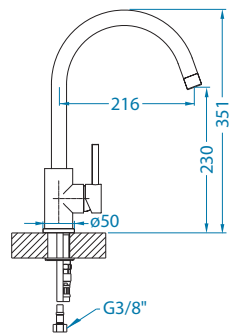

Elza

surface	code
SAT	1129028
G11	1129025
G02M	1129027
G03M	1129026
G04M	1129029
G05M	1129030

Quadra

surface	code
CHR	1126719

Selma

surface	code
CHR	1144971
G55	1129042
G91	1129043

Primrose

NEW

surface	code
SAT	1148261
G55	1148263
G91	1148264
mat black	1148265

Flexa

NEW

surface	code
CHR - black	1147027
CHR - white	1147024
CHR - brown	1147025
CHR - grey	1147026
SAT - black	1147023
SAT - white	1147019
SAT - brown	1147021
SAT - grey	1147022
mat black	1147056