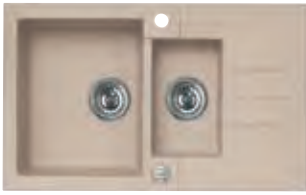

Rock 70

Size: 780 x 480 mm
Bowl dimensions: 320 x 400 x 180 mm
180 x 300 x 120 mm

surface	code	type	waste	Ø35 mm	*packing
G11-arctic	1090952	reversible	3 1/2"	2x	carton 1 / 12
G81-concrete	1122742	reversible	3 1/2"	2x	carton 1 / 12
G22-terra	1090953	reversible	3 1/2"	2x	carton 1 / 12
G55-beige	1090954	reversible	3 1/2"	2x	carton 1 / 12
G91-carbon	1090955	reversible	3 1/2"	2x	carton 1 / 12

Installation:

Rock 80

Size: 595 x 475 mm
Bowl dimensions: 320 x 400 x 160 mm
180 x 300 x 120 mm

surface	code	type	waste	Ø35 mm	*packing
G11-arctic	1090956	reversible	3 1/2"	2x	carton 1 / 15
G81-concrete	1122743	reversible	3 1/2"	2x	carton 1 / 15
G22-terra	1090957	reversible	3 1/2"	2x	carton 1 / 15
G55-beige	1090959	reversible	3 1/2"	2x	carton 1 / 15
G91-carbon	1090960	reversible	3 1/2"	2x	carton 1 / 15

Installation:

Rock 90

Size: 780 x 480 mm
Bowl dimensions: 340 x 400 x 180 mm
340 x 350 x 180 mm

surface	code	type	waste	Ø35 mm	*packing
G11-arctic	1090963	double	3 1/2"	2x	carton 1 / 12
G81-concrete	1122744	double	3 1/2"	2x	carton 1 / 12
G22-terra	1090964	double	3 1/2"	2x	carton 1 / 12
G55-beige	1090962	double	3 1/2"	2x	carton 1 / 12
G91-carbon	1090965	double	3 1/2"	2x	carton 1 / 12

Installation: