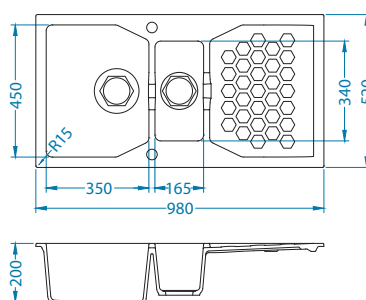

Installation:

Sensual 70

Size: 980 x 520 mm
Bowl dimensions: 350 x 450 x 200 mm
165 x 340 x 160 mm

surface	code	type	waste	ø35 mm	*packing
G11-arctic	1128393	reversible	hexagonal	2x	carton 1 / 8
G04M-steel	1108025	reversible	hexagonal	2x	carton 1 / 8
G02M-pebble	1108023	reversible	hexagonal	2x	carton 1 / 8
G03M-chocolate	1108024	reversible	hexagonal	2x	carton 1 / 8
G05M-twilight	1108026	reversible	hexagonal	2x	carton 1 / 8