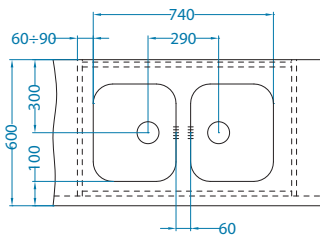

Size: 148 x 300 mm
Bowl dimensions: 148 x 300 x 120 mm

Accessories:

Waste trap
(no waste)
1068989

Waste trap
(no waste)
1033153

Strainer bowl
1069009 - gold
1069008 - cooper
1103811 - bronze
1078591 - anthracite

Monarch Variant [U] bowl configurations

Cabinet width 800 mm

Variant 10+Variant 110

Variant 40+Variant 110

Cabinet width 900 mm

Variant 40-2x

Cabinet width 1000 mm

Variant 10+Variant 40