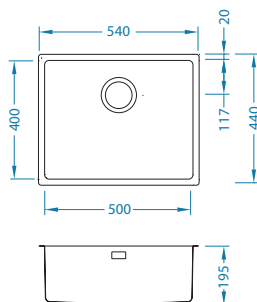

Bowl dimensions: 500 x 400 x 195 mm

Accessories:

Waste trap (no waste)
1068989

Waste trap (no waste)
1033153

Strainer bowl
1119836 - gold
1119837 - anthracite
1119839 - bronze
1119838 - copper

Detergent dispenser-KORK
1129079 - gold
1135544 - anthracite
1135543 - bronze
1135542 - copper