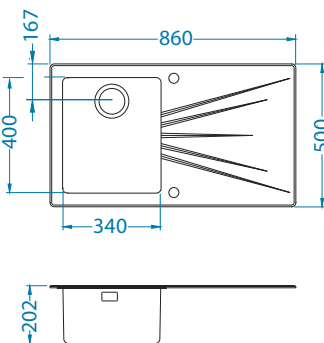

Crystalix 10

Until the stock lasts!

glass top	code	type	waste	Ø35 mm	*packing
white RAL 9003	NAT 1099634	left			carton
	1099632	right	square	3x	1 / 6
black RAL 9005	NAT 1099633	left			carton
	1099630	right	square	3x	1 / 6
	*NAT 1102854	left			carton
	1102858	right	square	3x	1 / 6

NAT - semi-shiny * RAL/Graphics on request with min. resolution 250 dpi

Size: 860 x 540 mm
Bowl dimensions: 340 x 400 x 200 mm

Installation:

Accessories:

Chopping board
safety glass
1084835 - black

Chopping board
safety glass
1087883 - white

AllRound
1131412

Crystalix 20

Until the stock lasts!

glass top	code	type	waste	Ø35 mm	*packing
white RAL 9003	NAT 1099642	left			carton
	1099640	right	square	3x	1 / 6
black RAL 9005	NAT 1099641	left			carton
	1099635	right	square	3x	1 / 6
	*NAT 1102862	left			carton
	1102866	right	square	3x	1 / 6

NAT - semi-shiny * RAL/Graphics on request with min. resolution 250 dpi

Size: 860 x 540 mm
Bowl dimensions: 340 x 400 x 200 mm
180 x 400 x 175 mm

Installation:

Accessories:

Chopping board
safety glass
1084835 - black

Chopping board
safety glass
1087883 - white

AllRound
1131412

Karat Up 10

Until the stock lasts!

glass top	code	type	waste	Ø35 mm	*packing
white RAL 9003	SAT 1123795	left			carton
	1123796	right	3 1/2"	2x	1 / 6
black RAL 9005	SAT 1123798	left			carton
	1123799	right	3 1/2"	2x	1 / 6
	*SAT 1123800	left			carton
	1123801	right	3 1/2"	2x	1 / 6

SAT - satin * RAL/Graphics on request with min. resolution 250 dpi

Size: 860 x 500 mm
Bowl dimensions: 340 x 400 x 195 mm

Installation:

Accessories:

Strainer bowl
stainless
1119835

Chopping board
safety glass
1084835 - black

Chopping board
safety glass
1087883 - white