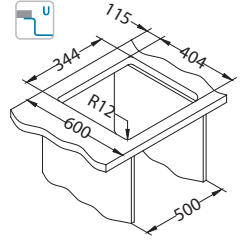

Installation*:

* F - installation needs specific treatment of worktop cut-out according to sink enclosed instructions.

* U - installation by means of undermounting set 1119093 (not enclosed).