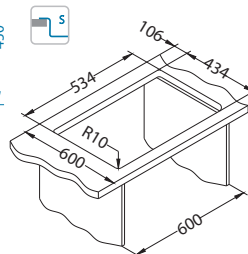

Installation*:

* F - installation needs specific treatment of worktop cut-out according to sink enclosed instructions.
* U - installation by means of undermounting set 1119093 (not enclosed).