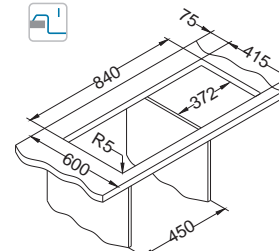

Size: 860 x 435 mm
Bowl dimensions: 340 x 370 x 145 mm

Installation:

Accessories:

Waste kit
1071237

Chopping board
wooden
1016018

Strainer basket
CHR
1109414

* Packing: pieces in a carton / pieces on a pallet