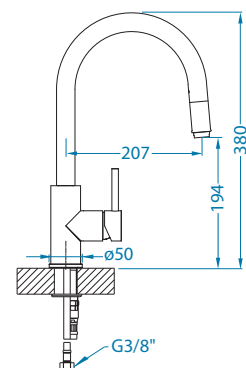

Siros - P

surface	code
CHR	1129047
NIC-BR	1132901
G11	1129046
G55	1129045
G81	1129044
G91	1129048

Zenit

surface	code
CHR	1119872
G11	1119873
G22	1123572
G55	1119874
G81	1123573
G91	1119875

Zina

surface	code
CHR	1129057
G11	1129058
G02M	1129059
G03M	1129056
G04M	1129060
G05M	1129061

Arc 20 - P

surface	code
CHR	1115261

Delos - P

surface	code
CHR	1129021
SAT	1129023
G55	1129020
G81	1129019
G91	1129022