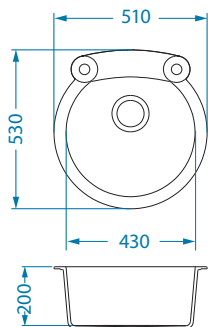

Roll 10

1105296

Size: fi 510 x 530 mm
Bowl dimensions: fi 430 x 200 mm

surface	code	type	waste	Ø35 mm	*packing
G11-arctic	1094963	single	3 1/2"	2x	carton 1 / 14
G22-terra	1090966	single	3 1/2"	2x	carton 1 / 14
G55-beige	1090968	single	3 1/2"	2x	carton 1 / 14
G91-carbon	1090969	single	3 1/2"	2x	carton 1 / 14

Installation:

Roll 40

1105296

Size: 595 x 475 mm
Bowl dimensions: fi 400 x 160 mm

surface	code	type	waste	Ø35 mm	*packing
G11-arctic	1090970	reversible	3 1/2"	2x	carton 1 / 15
G22-terra	1090971	reversible	3 1/2"	2x	carton 1 / 15
G55-beige	1090973	reversible	3 1/2"	2x	carton 1 / 15
G91-carbon	1090974	reversible	3 1/2"	2x	carton 1 / 15

Installation:

Rock 30

1105296

Size: 595 x 475 mm
Bowl dimensions: 320 x 400 x 160 mm

surface	code	type	waste	Ø35 mm	*packing
G11-arctic	1090947	reversible	3 1/2"	2x	carton 1 / 15
G81-concrete	1122741	reversible	3 1/2"	2x	carton 1 / 15
G22-terra	1090948	reversible	3 1/2"	2x	carton 1 / 15
G55-beige	1090950	reversible	3 1/2"	2x	carton 1 / 15
G91-carbon	1090951	reversible	3 1/2"	2x	carton 1 / 15

Installation:

* Packing: pieces in a carton / pieces on a pallet