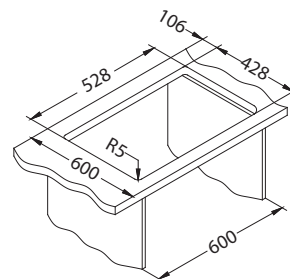

Installation*: