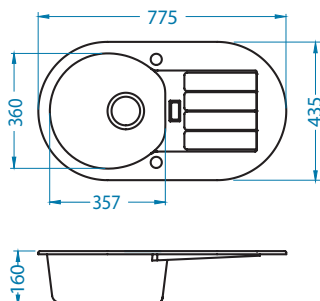

Installation:

Niagara 40

Size: 775 x 435 mm
Bowl dimensions: 357 x 360 x 160 mm

surface	code	type	waste	ø35 mm	*packing
G11-arctic	1100887	reversible	3 1/2"	2x	carton 1 / 12
G55-beige	1076859	reversible	3 1/2"	2x	carton 1 / 12
G91-carbon	1076860	reversible	3 1/2"	2x	carton 1 / 12