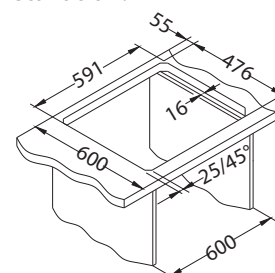

Line 50

1130555

Size: 615 x 500 mm
Bowl dimensions: 340 x 420 x 160 mm
148 x 300 x 80 mm

surface	code	type	waste	Ø35 mm	*packing
NAT	1065676	reversible	3 1/2"	0	sleeve 0 / 60

NAT - smooth

Installation:

Accessories: