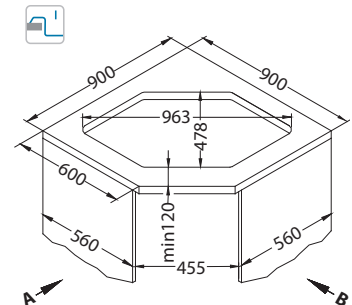

Installation:

Accessories:

Chopping board
wooden
1016019

AllRound
1131412