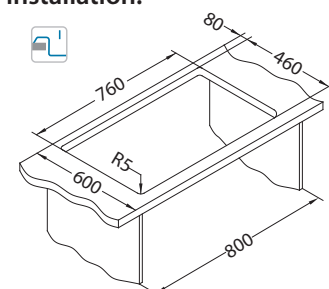

Installation:

←60→

Size: 780 x 480 mm
Bowl dimensions: 400 x 400 x 180 mm

surface	code	type	waste	Ø35 mm	*packing
 G11-arctic	1090944	reversible	3 1/2"	2x	carton 1 / 12
 G81-concrete	1122745	reversible	3 1/2"	2x	carton 1 / 12
 G22-terra	1090941	reversible	3 1/2"	2x	carton 1 / 12
 G55-beige	1090946	reversible	3 1/2"	2x	carton 1 / 12
 G91-carbon	1090942	reversible	3 1/2"	2x	carton 1 / 12