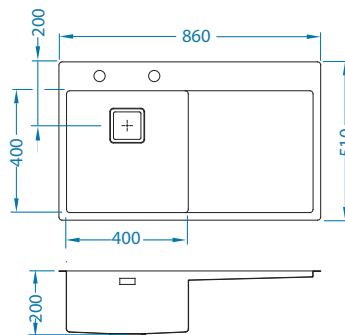

BRS - brushed

Size: 790 x 510 mm
Bowl dimensions: 740 x 400 x 200 mm

Installation*:

* F - installation needs specific treatment of worktop cut-out according to sink enclosed instructions.

Accessories:

ALVEUS TriTop 400
1084325

BRS - brushed

Size: 860 x 510 mm
Bowl dimensions: 400 x 400 x 200 mm

Installation*:

* F - installation needs specific treatment of worktop cut-out according to sink enclosed instructions.

Accessories:

ALVEUS TriTop 400
1084325