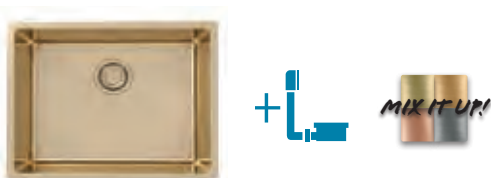

Monarch Kombino 50