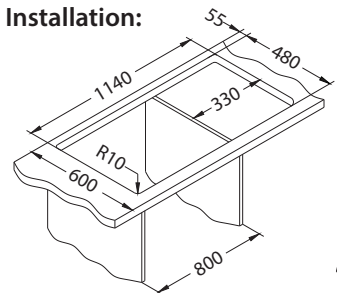

Installation: