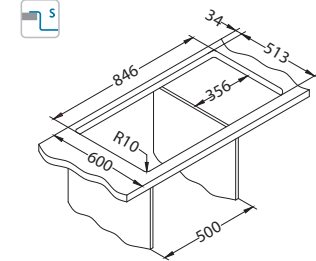

Installation*:

* F - installation needs specific treatment of worktop cut-out according to sink enclosed instructions

Pure Up 50

Until the stock lasts!

left

1123351

Size: 860 x 525 mm
Bowl dimensions: 450 x 400 x 205 mm

KMB - satin bowl, brushed surface

Installation*:

* F - installation needs specific treatment of worktop cut-out according to sink enclosed instructions

Pure Up 60

Until the stock lasts!

left

1123353

Size: 980 x 525 mm
Bowl dimensions: 340 x 400 x 205 mm
180 x 400 x 150 mm