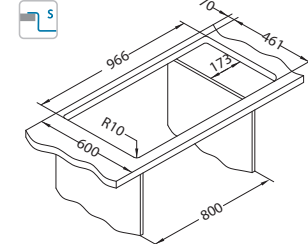

Installation*:

* F - installation needs specific treatment of worktop cut-out according to sink enclosed instructions

Accessories:

Strainer bowl stainless 1119835	Chopping board wooden 1080029	Chopping board safety glass 1084835 - black	AllRound 1131412

* Packing: pieces in a carton / pieces on a pallet