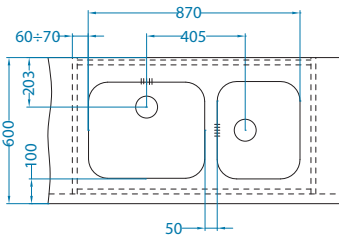

Cabinet width 1000 mm

Variant 10+Variant 40

Waste kit: 1130559
Waste kit Pop-up: 1127258