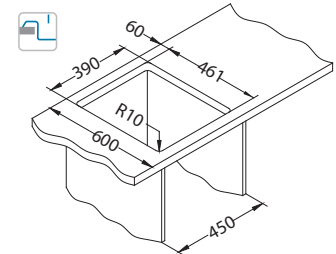

Installation: