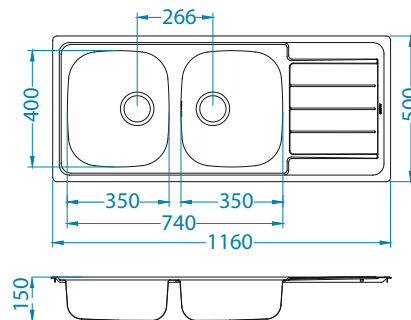

Line 90

surface	code	type	waste	Ø35 mm	*packing
NAT	1066751	reversible	3 1/2"	0	sleeve 0 / 30
NAT	1065687*	reversible	1 1/2"	0	sleeve 0 / 30

NAT - smooth

Size: 790 x 500 mm
Bowl dimensions: 340 x 420 x 160 mm
340 x 420 x 160 mm

Installation:

Accessories:

Chopping board safety glass 1063063
Strainer bowl stainless 1062602
Chopping board wooden 1064565
AllRound 1131412

Line 100

surface	code	type	waste	Ø35 mm	*packing
NAT	1087978	reversible	3 1/2"	0	sleeve 0 / 30

NAT - smooth

Size: 1160 x 500 mm
Bowl dimensions: 350 x 400 x 150 mm
350 x 400 x 150 mm

Installation:

Line 110

surface	code	type	waste	Ø35 mm	*packing
NAT	1122317	reversible	3 1/2"	0	sleeve 0 / 60

NAT - smooth

Size: 615 x 500 mm
Bowl dimensions: 340 x 420 x 160 mm

Installation:

Accessories:

Chopping board safety glass 1063063
Strainer bowl stainless 1062602
Chopping board wooden 1064565
AllRound 1131412

* Packing: pieces in a carton / pieces on a pallet