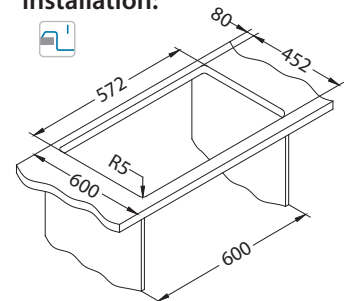

Installation: