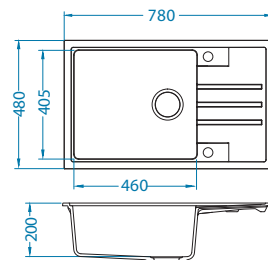

Intermezzo 30

1117292

Size: 620 x 480 mm
Bowl dimensions: 330 x 405 x 200 mm

NEW

surface	code	type	waste	Ø35 mm	*packing
G11-arctic	1117037	reversible	3 1/2"	2x	carton 1 / 14
G81-concrete	1119691	reversible	3 1/2"	2x	carton 1 / 14
G55-beige	1117039	reversible	3 1/2"	2x	carton 1 / 14
G91-carbon	1117044	reversible	3 1/2"	2x	carton 1 / 14
G90-deep black	1149080	reversible	3 1/2"	2x	carton 1 / 14

Accessories:

Chopping board
wooden
1080029

Strainer bowl
stainless
1119835

Undermounting set
1135533

Installation*:

*U - installation into a cabinet with mask by means of 2 undermounting sets 1135533 (not enclosed).

Intermezzo 40

1117292

Size: 680 x 480 mm
Bowl dimensions: 380 x 405 x 200 mm

NEW

surface	code	type	waste	Ø35 mm	*packing
G11-arctic	1144965	reversible	3 1/2"	2x	carton 1 / 14
G81-concrete	1144967	reversible	3 1/2"	2x	carton 1 / 14
G55-beige	1144966	reversible	3 1/2"	2x	carton 1 / 14
G91-carbon	1144968	reversible	3 1/2"	2x	carton 1 / 14
G90-deep black	1149126	reversible	3 1/2"	2x	carton 1 / 14

Accessories:

Chopping board
wooden
1080029

Strainer bowl
stainless
1119835

Undermounting set
1135533

Installation*:

*U - installation into a cabinet with mask by means of 2 undermounting sets 1135533 (not enclosed).

Intermezzo 130

1117292

Size: 780 x 480 mm
Bowl dimensions: 460 x 405 x 200 mm

NEW

surface	code	type	waste	Ø35 mm	*packing
G11-arctic	1117046	reversible	3 1/2"	2x	carton 1 / 10
G81-concrete	1119692	reversible	3 1/2"	2x	carton 1 / 10
G55-beige	1117048	reversible	3 1/2"	2x	carton 1 / 10
G91-carbon	1117050	reversible	3 1/2"	2x	carton 1 / 10
G90-deep black	1149117	reversible	3 1/2"	2x	carton 1 / 10

Accessories:

Chopping board
wooden
1080029

Strainer bowl
stainless
1119835

Undermounting set
1135533

Installation*: