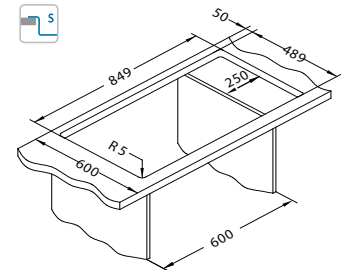

Installation*:

* F - installation needs specific treatment of worktop cut-out according to sink enclosed instructions

Rando 30

left

Size: 790 x 500 mm
Bowl dimensions: 400 x 400 x 205 mm

Accessories:

Strainer bowl stainless 1119835