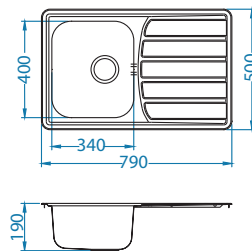

Zoom Maxim 20

1130551

Size: 790 x 500 mm
Bowl dimensions: 340 x 400 x 190 mm

surface	code	type	waste	Ø35 mm	*packing
SAT	1108173	reversible	3 1/2"	/	sleeve 0 / 30

SAT - satin

Installation:

Accessories:

Chopping board wooden 1016018
Strainer basket CHR 1109414
Strainer bowl stainless 1062602
AllRound 1131412