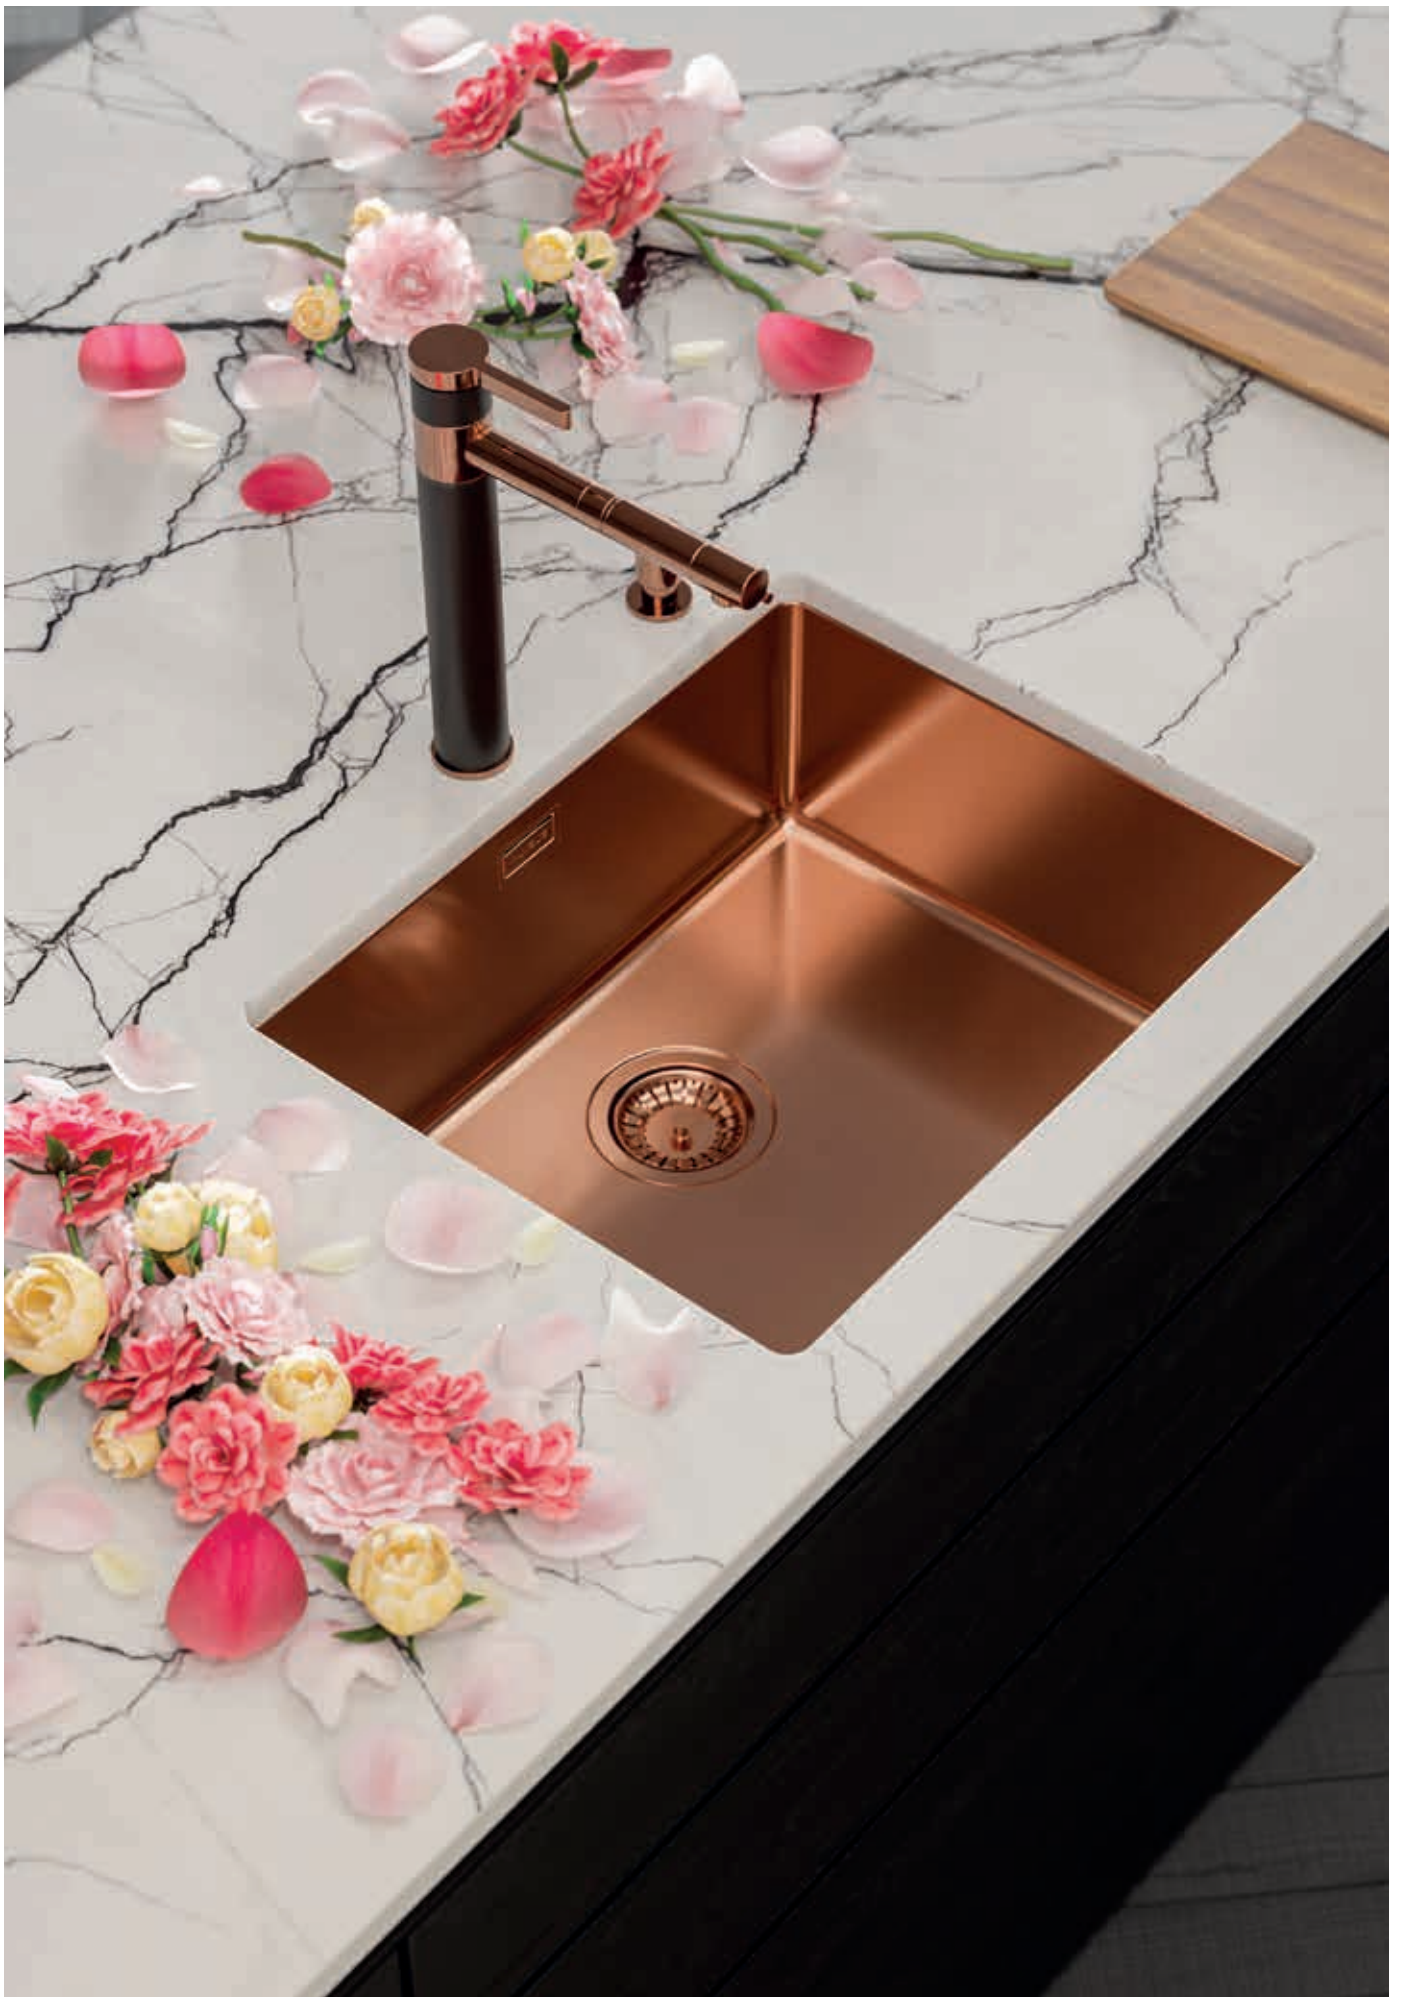

G55 - beige

G91 - carbon

G81 - concrete

G90 - deep black

Online support

The information, available anytime, anywhere.

We are aware that in addition to the product itself, much more information and files are crucial to help us with choosing and mounting the sink and faucet.