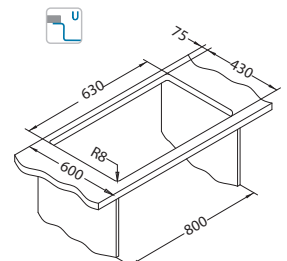

Installation*:

*U - installation into a cabinet with mask by means of 2 undermounting sets 1135533 (not enclosed).