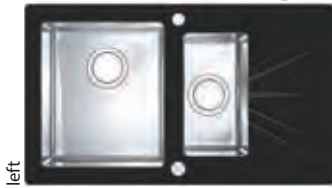

Karat Up 20

Until the stock lasts!

ALVEUS

1123353

glass top		code	type	waste	Ø35 mm	*packing
white		1123804	left	3 1/2"	2x	carton
RAL 9003	SAT	1123805	right	3 1/2"	2x	1 / 6 carton
black		1123806	left	3 1/2"	2x	carton
RAL 9005	SAT	1123807	right	3 1/2"	2x	1 / 6 carton
		1123808	left	3 1/2"	2x	carton
	*SAT	1123809	right	3 1/2"	2x	1 / 6 carton

SAT - satin

* RAL/Graphics on request with min. resolution 250 dpi

Size: 860 x 500 mm
Bowl dimensions: 340 x 400 x 195 mm
180 x 340 x 160 mm