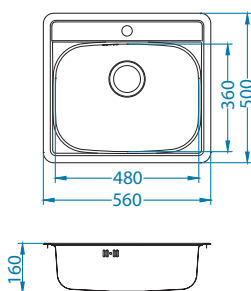

1130551

Size: 560 x 500 mm
Bowl dimensions: 480 x 360 x 160 mm

Accessories:

Detergent dispenser
1016099 - CHR-P

Undermounting set
1119093

surface	code	type	waste	Ø35 mm	*packing
NAT	1103108	single	3 1/2"	1x	carton 1 / 14

NAT - smooth

Installation*:

* F - installation needs specific treatment of worktop cut-out according to sink enclosed instructions.
* U - installation by means of undermounting set 1119093 (not enclosed).

Size: 560 x 500 mm
Bowl dimensions: 480 x 360 x 160 mm

Accessories:

Detergent dispenser
1016099 - CHR-P

Waste kit
1130551

surface	code	type	waste	Ø35 mm	*packing
NAT	1106813	single	3 1/2"	1x	sleeve 0 / 68
LEI	1103106	single	3 1/2"	1x	sleeve 0 / 68

NAT - smooth
LEI - leinen

Installation: