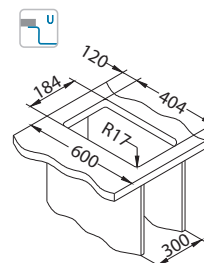

Installation:

Accessories:

Waste kit
1130551

Waste kit
Pop-Up
1127251

Strainer bowl
stainless
1119835

AllRound
1131412