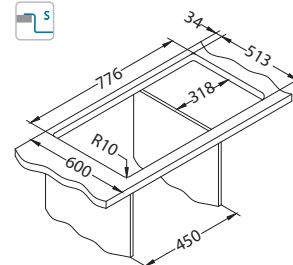

Pure 40

left

Size: 790 x 525 mm
Bowl dimensions: 400 x 400 x 205 mm

surface	code	type	waste	Ø35 mm	*packing
KMB	1149514	left	3 1/2"	1x	carton
	1149516	right			1 / 8

KMB - satin bowl, brushed surface

Installation*: