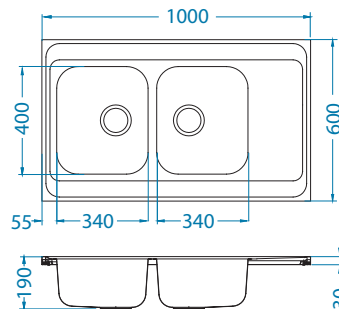

Classic Pro 30

1130551

Size: 800 x 600 mm
Bowl dimensions: 340 x 400 x 190 mm

surface	code	type	waste	ø35 mm	*packing
SAT	1130469	reversible	3 1/2"	/	carton 1 / 10

SAT - satin

Installation:

Accessories:

Chopping board wooden 1016018
Strainer basket CHR 1109414
Strainer bowl stainless 1062602
AllRound 1131412

Classic Pro 70

1130551

Size: 1000 x 600 mm
Bowl dimensions: 340 x 400 x 190 mm

surface	code	type	waste	ø35 mm	*packing
SAT	1130471	reversible	3 1/2"	/	carton 1 / 8

SAT - satin

Način vgradnje:

Accessories:

Chopping board wooden 1016018
Strainer basket CHR 1109414
Strainer bowl stainless 1062602
AllRound 1131412

Classic Pro 80

1130551

Size: 1000 x 600 mm
Bowl dimensions: 340 x 400 x 195 mm
340 x 400 x 195 mm

surface	code	type	waste	ø35 mm	*packing
SAT	1130472	reversible	3 1/2"	/	carton 1 / 8

SAT - satin

Installation:

Accessories:

Chopping board wooden 1016018
Strainer basket CHR 1109414
Strainer bowl stainless 1062602
AllRound 1131412

* Packing: pieces in a carton / pieces on a pallet