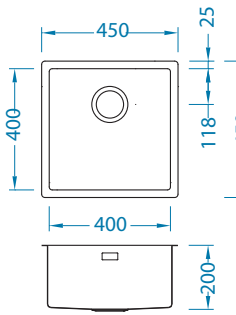

Size: 450 x 450 mm
Bowl dimensions: 400 x 400 x 200 mm

Accessories:

Waste trap (no waste)
1068989

Waste trap (no waste)
1033153

Undermounting set
1119093

Strainer bowl
1119836 - gold
1119837 - anthracite
1119839 - bronze
1119838 - copper