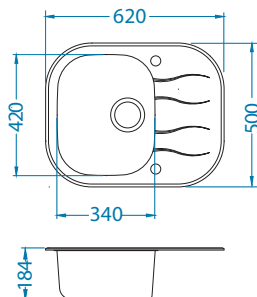

SAT - satin

* RAL/Graphics on request with min. resolution 250 dpi

Size: 860 x 500 mm
Bowl dimensions: 340 x 400 x 195 mm
180 x 340 x 160 mm

Installation:

Accessories:

Strainer bowl stainless 1119835

Chopping board safety glass 1084835 - black

SAT - satin

* RAL/Graphics on request with min. resolution 250 dpi

Size: 620 x 500 mm
Bowl dimensions: 340 x 420 x 175 mm

Installation:

Accessories:

Chopping board
wooden
1016018

Wave Up 20

Until the stock lasts!