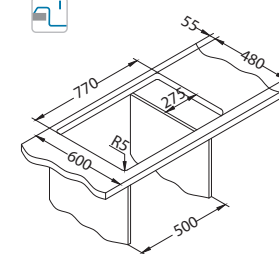

Accessories:

Chopping board
wooden
1133157

AllRound
1131412

Installation:

Cadit 40

Size: 860 x 500 mm
Bowl dimensions: 445 x 425 x 198 mm

surface	code	type	waste	ø35 mm	*packing
G11-arctic	1132027	reversible	3 1/2"	2x	carton 1 / 12
G81-concrete	1132030	reversible	3 1/2"	2x	carton 1 / 12
G22-terra	1132028	reversible	3 1/2"	2x	carton 1 / 12
G55-beige	1132029	reversible	3 1/2"	2x	carton 1 / 12
G91-carbon	1132031	reversible	3 1/2"	2x	carton 1 / 12