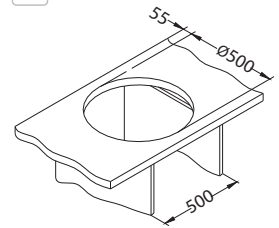

Installation: