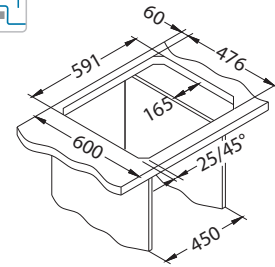

Installation: