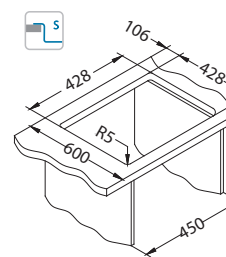

Installation*: