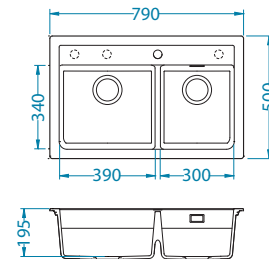

Accessories:

Chopping board
wooden
1144970
*for I installation

AllRound - mini
1136662

Stainless steel container
GN-1/2-P-65 mm
1008902

Undermounting set
1135533