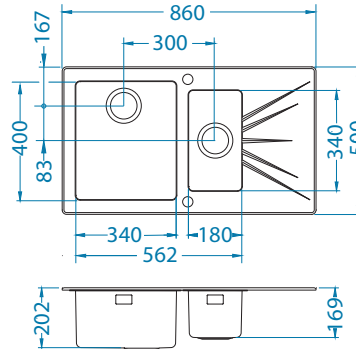

Karat Up 20

Until the stock lasts!

ALVEUS

1123353

glass top		code	type	waste	Ø35 mm	*packing
white		1123804	left	3 1/2"	2x	carton
RAL 9003	SAT	1123805	right	3 1/2"	2x	1 / 6 carton
black		1123806	left	3 1/2"	2x	carton
RAL 9005	SAT	1123807	right	3 1/2"	2x	1 / 6 carton
		1123808	left	3 1/2"	2x	carton
	*SAT	1123809	right	3 1/2"	2x	1 / 6 carton

SAT - satin

* RAL/Graphics on request with min. resolution 250 dpi

Size: 860 x 500 mm
Bowl dimensions: 340 x 400 x 195 mm
180 x 340 x 160 mm

Installation:

Accessories:

Strainer bowl stainless 1119835

Chopping board safety glass 1084835 - black

Chopping board safety glass 1087883 - white

Karat 10

1127251

glass top		code	type	waste	Ø35 mm	*packing
white		1102771	left	3 1/2"	2x	carton
RAL 9003	SAT	1103658	right	3 1/2"	2x	1 / 6 carton
black		1102770	left	3 1/2"	2x	carton
RAL 9005	SAT	1103657	right	3 1/2"	2x	1 / 6 carton
		1102953	left	3 1/2"	2x	carton
	*SAT	1103666	right	3 1/2"	2x	1 / 6 carton

SAT - satin

* RAL/Graphics on request with min. resolution 250 dpi

Size: 860 x 500 mm
Bowl dimensions: 340 x 400 x 195 mm

Installation:

Accessories:

Strainer bowl stainless 1119835

Chopping board safety glass 1084835 - black

Chopping board safety glass 1087883 - white

Karat 20

1092272

glass top		code	type	waste	Ø35 mm	*packing
white		1102773	left	3 1/2"	2x	carton
RAL 9003	SAT	1103660	right	3 1/2"	2x	1 / 6 carton
black		1102772	left	3 1/2"	2x	carton
RAL 9005	SAT	1103659	right	3 1/2"	2x	1 / 6 carton
		1102957	left	3 1/2"	2x	carton
	*SAT	1103670	right	3 1/2"	2x	1 / 6 carton

SAT - satin

* RAL/Graphics on request with min. resolution 250 dpi

Size: 860 x 500 mm
Bowl dimensions: 340 x 400 x 195 mm
180 x 340 x 160 mm

Installation:

Accessories:

Strainer bowl stainless 1119835

Chopping board safety glass 1084835 - black

Chopping board safety glass 1087883 - white