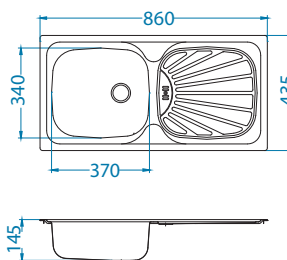

Size: 860 x 435 mm
Bowl dimensions: 340 x 370 x 145 mm

Installation:

Accessories:

Waste kit
1071237

Chopping board
wooden
1016018

Strainer basket
CHR
1109414

* Packing: pieces in a carton / pieces on a pallet