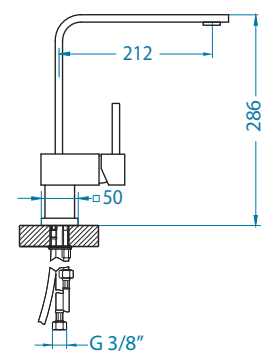

Romi - P

surface	code
CHR	1132176

Cleo - PS

surface	code
CHR	1088775
CHR	1088774

Lago

surface	code
CHR	1088773

Laguna

surface	code
CHR	1134826

Lyra - S

surface	code
CHR	1132184

* Packing: pieces in a carton