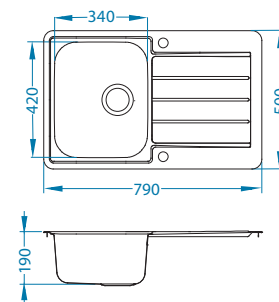

SAT - satin

Size: 790 x 500 mm
Bowl dimensions: 340 x 420 x 190 mm

Accessories:

Chopping board safety glass 1063063
Strainer bowl stainless 1062602
Chopping board wooden 1064565
AllRound 1131412

Installation: