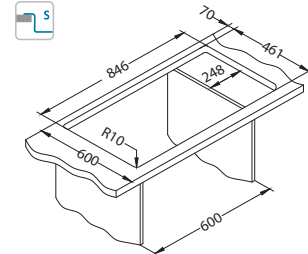

Installation*:

* F - installation needs specific treatment of worktop cut-out according to sink enclosed instructions

Accessories:

Strainer bowl stainless 1119835	Chopping board wooden 1080029	Chopping board safety glass 1084835 - black	AllRound 1131412