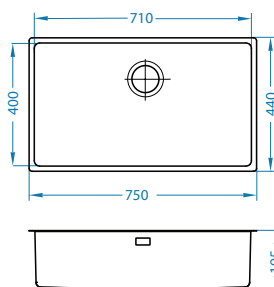

Accessories:

Waste kit
1130551

Waste kit
Pop-Up
1127251

Strainer bowl
stainless
1119835

AllRound
1131412