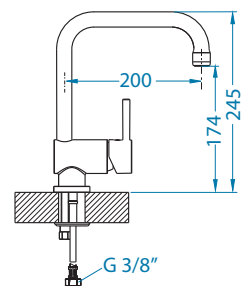

Elza

surface	code
SAT	1129028
G11	1129025
G02M	1129027
G03M	1129026
G04M	1129029
G05M	1129030

Quadra

surface	code
CHR	1126719

Selma

surface	code
CHR	1144971
G55	1129042
G91	1129043

Primrose

NEW

surface	code
SAT	1148261
G55	1148263
G91	1148264
mat black	1148265

Flexa

NEW

surface	code
CHR - black	1147027
CHR - white	1147024
CHR - brown	1147025
CHR - grey	1147026
SAT - black	1147023
SAT - white	1147019
SAT - brown	1147021
SAT - grey	1147022
mat black	1147056