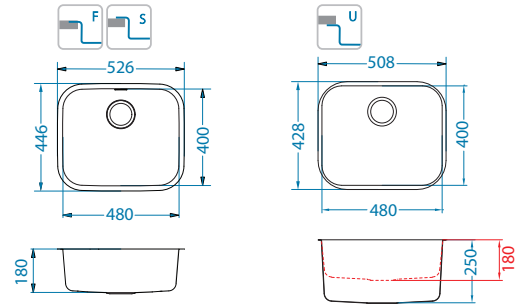

Variant 10

ALVEUS

surface	installation	code	type	waste	Ø35 mm	*packing
	SAT	F/S	reversible	3 1/2" D*	180 mm	carton 1 / 14
	SAT	U	reversible	3 1/2" D*	250 mm	PE-bag 5 / 30
	SAT	U	reversible	3 1/2" D*	180 mm	PE-bag 6 / 36

Size: 526 x 446 mm - F/S
508 x 428 mm - U
Bowl dimensions: 480 x 400 x 180/250 mm

SAT - satin

D* Waste at longer bowl side

Accessories:

Waste
1130534

Waste Pop-Up
1127247

Waste kit
1130551

Waste kit Pop-Up
1127251

Chopping board
wooden
1016019

Detergent dispenser -
PEAR
1136559 - CHR