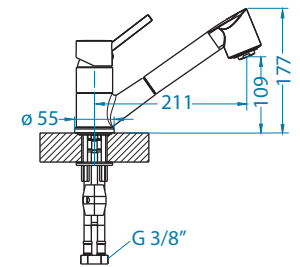

Romi - P

surface	code
CHR	1132176

Cleo - PS

surface	code
CHR	1088775
CHR	1088774

Lago

surface	code
CHR	1088773

Laguna

surface	code
CHR	1134826

Lyra - S

surface	code
CHR	1132184

* Packing: pieces in a carton