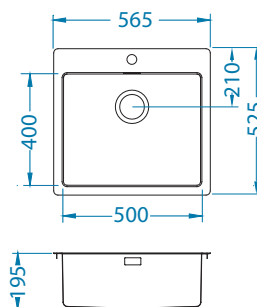

Monarch Pure 70

surface	code	type	waste	Ø 35 mm	*packing
gold	1149633	single	3 1/2"	1x	carton 1 / 14
copper	1149647	single	3 1/2"	1x	carton 1 / 14
bronze	1149641	single	3 1/2"	1x	carton 1 / 14
anthracite	1149635	single	3 1/2"	1x	carton 1 / 14

Size: 565 x 525 mm
Bowl dimensions: 500 x 400 x 195 mm