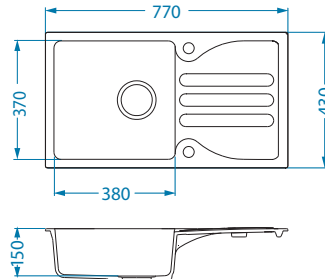

Galapagos 30

surface	code	type	waste	Ø35 mm	*packing
G11-arctic	1100882	reversible	3 1/2"	2x	carton 1 / 12
G55-beige	1091213	reversible	3 1/2"	2x	carton 1 / 12
G91-carbon	1091214	reversible	3 1/2"	2x	carton 1 / 12

Size: 770 x 430 mm
Bowl dimensions: 380 x 370 x 150 mm

Installation:

Record 30

surface	code	type	waste	Ø35 mm	*packing
G11-arctic	1130332	reversible	3 1/2"	2x	carton 1 / 12
G55-beige	1130330	reversible	3 1/2"	2x	carton 1 / 12
G91-carbon	1130331	reversible	3 1/2"	2x	carton 1 / 12

Size: 780 x 480 mm
Bowl dimensions: 360 x 400 x 160 mm

Installation:

Record 40

surface	code	type	waste	Ø35 mm	*packing
G11-arctic	1144964	reversible	3 1/2"	/	carton 1 / 12
G55-beige	1144465	reversible	3 1/2"	/	carton 1 / 12
G91-carbon	1144466	reversible	3 1/2"	/	carton 1 / 12

Size: 780 x 480 mm
Bowl dimensions: 440 x 400 x 180 mm

Installation:

* Packing: pieces in a carton / pieces on a pallet