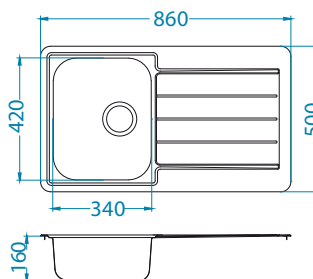

Line 20

1130551

Size: 860 x 500 mm
Bowl dimensions: 340 x 420 x 160 mm

surface	code	type	waste	Ø35 mm	*packing
NAT	1065560	reversible	3 1/2"	0	sleeve 0 / 30
LEI	1065579	reversible	3 1/2"	0	sleeve 0 / 30

NAT - smooth

Installation:

Accessories:

Chopping board safety glass 1063063
Strainer bowl stainless 1062602
Chopping board wooden 1064565
AllRound 1131412

Line 40

1130555

Size: 985 x 500 mm
Bowl dimensions: 340 x 420 x 160 mm
148 x 300 x 80 mm

surface	code	type	waste	Ø35 mm	*packing
NAT	1065674	reversible	3 1/2"	0	sleeve 0 / 30
LEI	1085940	reversible	3 1/2"	0	sleeve 0 / 30

NAT - smooth
LEI - leinen

Installation:

Accessories:

Chopping board safety glass 1063063
Strainer bowl stainless 1062602
Chopping board wooden 1064565
AllRound 1131412

Line 50

1130555

Size: 615 x 500 mm
Bowl dimensions: 340 x 420 x 160 mm
148 x 300 x 80 mm

surface	code	type	waste	Ø35 mm	*packing
NAT	1065676	reversible	3 1/2"	0	sleeve 0 / 60

NAT - smooth

Installation:

Accessories:

Chopping board safety glass 1063063
Strainer bowl stainless 1062602
Chopping board wooden 1064565
AllRound 1131412