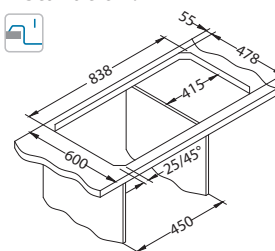

Installation: