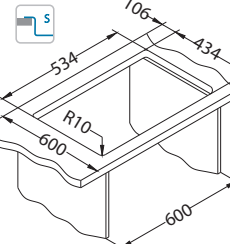

Installation*:

* F - installation needs specific treatment of worktop cut-out according to sink enclosed instructions.

* U - installation by means of undermounting set 1119093 (not enclosed).