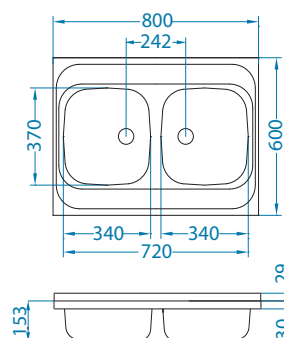

Classic 40

Size: 800 x 600 mm
Bowl dimensions: 340 x 370 x 153 mm
340 x 370 x 153 mm

Accessories

Waste kit
1071240

Chopping board
wooden
1016018

Strainer basket
CHR
1109414

surface	code	type	waste	Ø35 mm	*packing
NAT	1009078	double	1 1/2"	/	sleeve 0 / 36

NAT - smooth

Classic 70

Size: 1000 x 600 mm
Bowl dimensions: 340 x 370 x 154 mm

Accessories

Waste kit
1011717

Chopping board
wooden
1016018

Strainer basket
CHR
1109414

surface	code	type	waste	Ø35 mm	*packing
NAT	1108745	reversible	1 1/2"	/	sleeve 0 / 57

NAT - smooth

Classic 100

Size: 1200 x 600 mm
Bowl dimensions: 340 x 370 x 160 mm
340 x 370 x 160 mm

Accessories

Waste kit
1071240

Chopping board
wooden
1016018

Strainer basket
CHR
1109414

surface	code	type	waste	Ø35 mm	*packing
NAT	1009084	left	1 1/2"	/	sleeve 0 / 36
NAT	1009085	right	1 1/2"	/	sleeve 0 / 36
LEI	1008990	left	1 1/2"	/	sleeve 0 / 36
LEI	1008991	right	1 1/2"	/	sleeve 0 / 36

NAT - smooth LEI - leinen

* SRP is a non-binding recommended retail price including VAT.

* Packing: pieces in a carton / pieces on a pallet