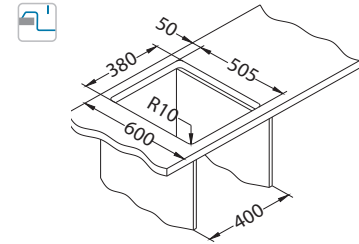

NAT - semi-shiny * RAL/Graphics on request with min. resolution 250 dpi

Size: 860 x 540 mm
Bowl dimensions: 340 x 400 x 200 mm

Installation:

Accessories:

Chopping board
safety glass
1084835 - black

Chopping board
safety glass
1087883 - white