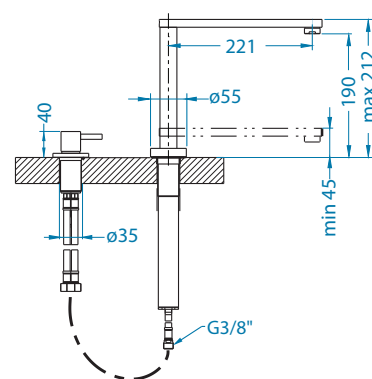

surface	code
CHR	1132182