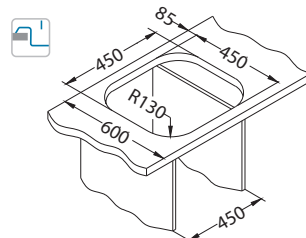

Installation:

Accessories:

Chopping board
wooden
1016018