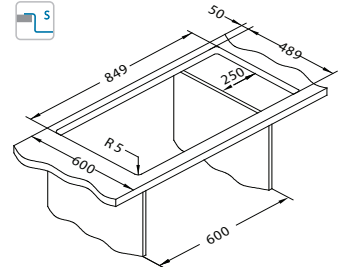

SAT - satin

Size: 865 x 505 mm
Bowl dimensions: 450 x 400 x 205 mm

Installation*:

* F - installation needs specific treatment of worktop cut-out according to sink enclosed instructions

Accessories:

Strainer bowl stainless 1119835