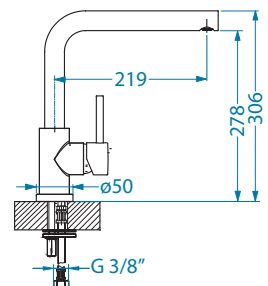

Elza

surface	code
SAT	1129028
G11	1129025
G02M	1129027
G03M	1129026
G04M	1129029
G05M	1129030

Quadra

surface	code
CHR	1126719

Selma

surface	code
CHR	1144971
G55	1129042
G91	1129043

Primrose

NEW

surface	code
SAT	1148261
G55	1148263
G91	1148264
mat black	1148265

Flexa

NEW

surface	code
CHR - black	1147027
CHR - white	1147024
CHR - brown	1147025
CHR - grey	1147026
SAT - black	1147023
SAT - white	1147019
SAT - brown	1147021
SAT - grey	1147022
mat black	1147056