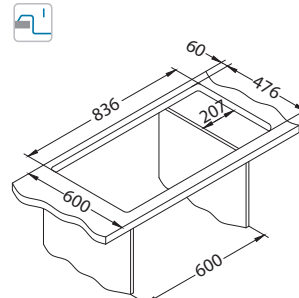

Chopping board
wooden
1016019

Galeo 30

Size: 860 x 500 mm
Bowl dimensions: 480 x 400 x 190 mm

surface	code	type	waste	Ø35 mm	*packing
SAT	1128554	reversible	3 1/2"	2x	carton 1 / 12

SAT - satin

Installation: