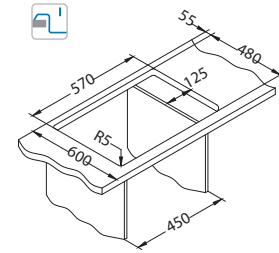

Accessories:

Chopping board
wooden
1133157

AllRound
1131412

Installation:

Cadit 20

Size: 790 x 500 mm
Bowl dimensions: 375 x 425 x 198 mm

surface	code	type	waste	ø35 mm	*packing
G11-arctic	1132022	reversible	3 1/2"	2x	carton 1 / 12
G81-concrete	1132025	reversible	3 1/2"	2x	carton 1 / 12
G22-terra	1132023	reversible	3 1/2"	2x	carton 1 / 12
G55-beige	1132024	reversible	3 1/2"	2x	carton 1 / 12
G91-carbon	1132026	reversible	3 1/2"	2x	carton 1 / 12