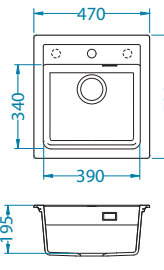

Atrox 10

Size: 400 x 500 mm
Bowl dimensions: 340 x 320 x 195 mm

surface	code	type	waste	Ø35 mm	*packing
G11-arctic	1139079	single	3 1/2"	1x	carton 1 / 18
G81-concrete	1139770	single	3 1/2"	1x	carton 1 / 18
G22-terra	1139768	single	3 1/2"	1x	carton 1 / 18
G55-beige	1139769	single	3 1/2"	1x	carton 1 / 18
G91-carbon	1139771	single	3 1/2"	1x	carton 1 / 18

Accessories:

Chopping board wooden 1144970 *for I installation
AllRound - mini 1136662
Stainless steel container GN-1/2-P- 65 mm 1008902
Undermounting set 1135533

Installation*:

*U - installation into a cabinet with mask by means of undermounting set 1135533 (not enclosed).

Atrox 20

Size: 470 x 500 mm
Bowl dimensions: 390 x 340 x 195 mm

surface	code	type	waste	Ø35 mm	*packing
G11-arctic	1131986	single	3 1/2"	1x	carton 1 / 18
G81-concrete	1131989	single	3 1/2"	1x	carton 1 / 18
G22-terra	1131987	single	3 1/2"	1x	carton 1 / 18
G55-beige	1131988	single	3 1/2"	1x	carton 1 / 18
G91-carbon	1131990	single	3 1/2"	1x	carton 1 / 18

Accessories:

Chopping board wooden 1144970 *for I installation
AllRound - mini 1136662
Stainless steel container GN-1/2-P- 65 mm 1008902
Undermounting set 1135533

Installation*:

*U - installation into a cabinet with mask by means of undermounting set 1135533 (not enclosed).

Atrox 30

Size: 590 x 500 mm
Bowl dimensions: 510 x 340 x 195 mm

surface	code	type	waste	Ø35 mm	*packing
G11-arctic	1131991	single	3 1/2"	1x	carton 1 / 18
G81-concrete	1131995	single	3 1/2"	1x	carton 1 / 18
G22-terra	1131993	single	3 1/2"	1x	carton 1 / 18
G55-beige	1131994	single	3 1/2"	1x	carton 1 / 18
G91-carbon	1131996	single	3 1/2"	1x	carton 1 / 18

Accessories:

Chopping board wooden 1144970 *for I installation
AllRound - mini 1136662
Stainless steel container GN-1/2-P- 65 mm 1008902
Undermounting set 1135533

Installation*: