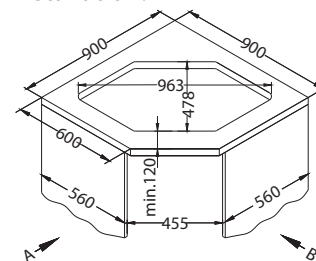

Installation: