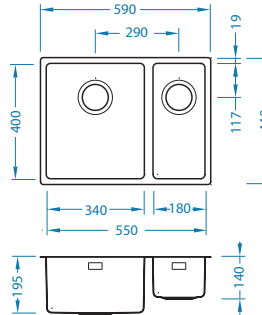

Accessories:

Waste kit
1130559

Waste kit Pop-Up
1092272

Strainer bowl
stainless
1119835

Chopping board
wooden
1080029