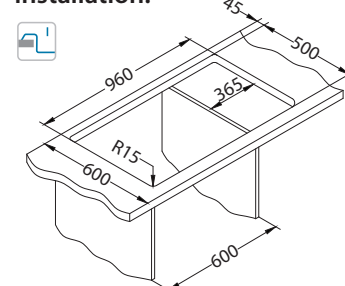

Installation:

* Packing: pieces in a carton / pieces on a pallet