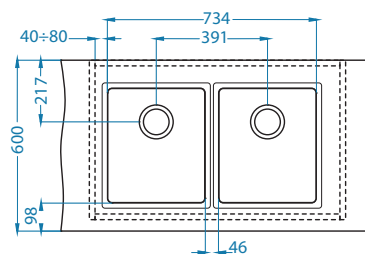

Cabinet width 900 mm

KOMBINO 20 - 2X