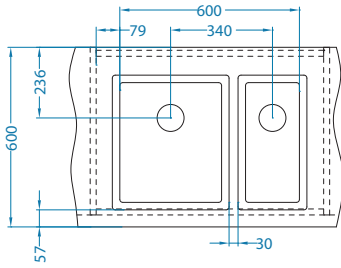

Quadrix bowl configurations [FS]

Cabinet width 800 mm

QUADRIX 10+20-FS