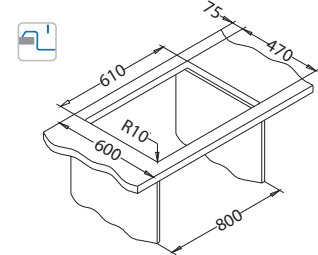

Installation: