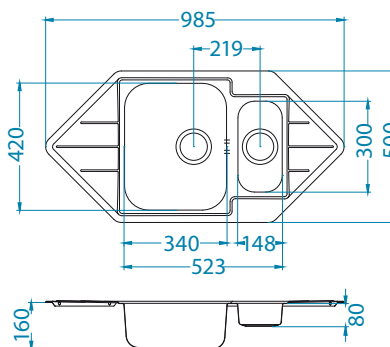

Line 20

1130551

Size: 860 x 500 mm
Bowl dimensions: 340 x 420 x 160 mm

surface	code	type	waste	Ø35 mm	*packing
NAT	1065560	reversible	3 1/2"	0	sleeve 0 / 30
LEI	1065579	reversible	3 1/2"	0	sleeve 0 / 30

NAT - smooth

Installation:

Accessories:

Chopping board safety glass 1063063
Strainer bowl stainless 1062602
Chopping board wooden 1064565
AllRound 1131412

Line 40

1130555

Size: 985 x 500 mm
Bowl dimensions: 340 x 420 x 160 mm
148 x 300 x 80 mm

surface	code	type	waste	Ø35 mm	*packing
NAT	1065674	reversible	3 1/2"	0	sleeve 0 / 30
LEI	1085940	reversible	3 1/2"	0	sleeve 0 / 30

NAT - smooth
LEI - leinen

Installation:

Accessories:

Chopping board safety glass 1063063
Strainer bowl stainless 1062602
Chopping board wooden 1064565
AllRound 1131412

Line 50

1130555

Size: 615 x 500 mm
Bowl dimensions: 340 x 420 x 160 mm
148 x 300 x 80 mm

surface	code	type	waste	Ø35 mm	*packing
NAT	1065676	reversible	3 1/2"	0	sleeve 0 / 60

NAT - smooth

Installation:

Accessories:

Chopping board safety glass 1063063
Strainer bowl stainless 1062602
Chopping board wooden 1064565
AllRound 1131412