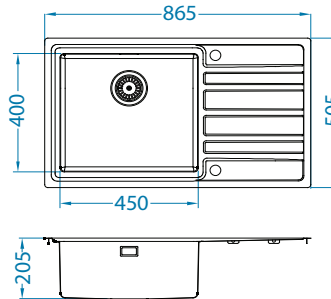

Rando Up 30

Until the stock lasts!

surface	code	type	waste	Ø35 mm	*packing
SAT	1136609	reversible	3 1/2"	2x	carton 1 / 8

SAT - satin

Size: 795 x 505 mm
Bowl dimensions: 400 x 400 x 205 mm

Installation*:

* F - installation needs specific treatment of worktop cut-out according to sink enclosed instructions

Accessories:

Strainer bowl stainless 1119835

Chopping board wooden 1080029

AllRound 1131412

Rando Up 50

Until the stock lasts!

surface	code	type	waste	Ø35 mm	*packing
SAT	1136611	left	3 1/2"	2x	carton 1 / 8
SAT	1136610	right	3 1/2"	2x	carton 1 / 8

SAT - satin

Size: 865 x 505 mm
Bowl dimensions: 450 x 400 x 205 mm

Installation*:

* F - installation needs specific treatment of worktop cut-out according to sink enclosed instructions

Accessories:

Strainer bowl stainless 1119835

Chopping board wooden 1080029

AllRound 1131412

* Packing: pieces in a carton / pieces on a pallet