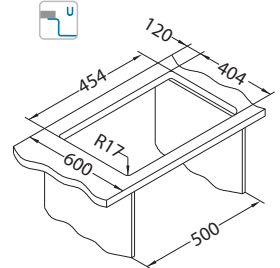

Installation*: