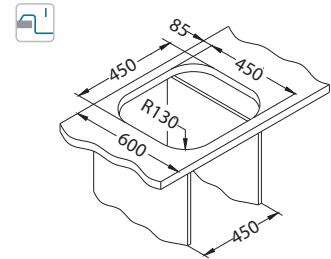

Installation:

Accessories:

Chopping board
wooden
1016018