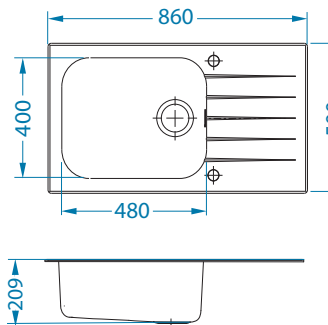

Glassix Up 10

Until the stock lasts!

glass top	code	type	waste	Ø35 mm	*packing
white RAL 9003	SAT 1123819	reversible	3 1/2"	2x	carton 1 / 6
black RAL 9005	SAT 1123820	reversible	3 1/2"	2x	carton 1 / 6
*SAT	1123821	reversible	3 1/2"	2x	carton 1 / 6

SAT - satin

* RAL/Graphics on request with min. resolution 250 dpi

Size: 860 x 500 mm
Bowl dimensions: 340 x 400 x 180 mm

Installation:

Accessories:

Glassix Up 20

Until the stock lasts!

glass top	code	type	waste	Ø35 mm	*packing
white RAL 9003	SAT 1123822	reversible	3 1/2"	2x	carton 1 / 6
black RAL 9005	SAT 1123823	reversible	3 1/2"	2x	carton 1 / 6
*SAT	1123824	reversible	3 1/2"	2x	carton 1 / 6

SAT - satin

* RAL/Graphics on request with min. resolution 250 dpi

Size: 860 x 500 mm
Bowl dimensions: 340 x 400 x 180 mm
148 x 300 x 120 mm

Installation:

Accessories:

Glassix Up 40

Until the stock lasts!

glass top	code	type	waste	Ø35 mm	*packing
bela RAL 9003	SAT 1123644	reversible	3 1/2"	2x	carton 1 / 6
black RAL 9005	SAT 1123645	reversible	3 1/2"	2x	carton 1 / 6
*SAT	1128171	reversible	3 1/2"	2x	carton 1 / 6

SAT - satin

* RAL/Graphics on request with min. resolution 250 dpi

Size: 860 x 500 mm
Bowl dimensions: 480 x 400 x 200 mm

Installation:

Accessories: