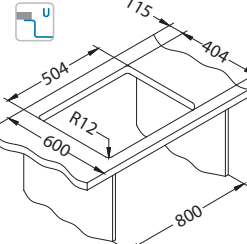

Installation*:

* F - installation needs specific treatment of worktop cut-out according to sink enclosed instructions.

* U - installation by means of undermounting set 1119093 (not enclosed).