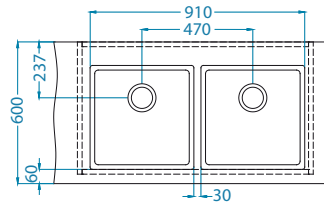

Cabinet width 1000 mm

KOMBINO 30 - 2X