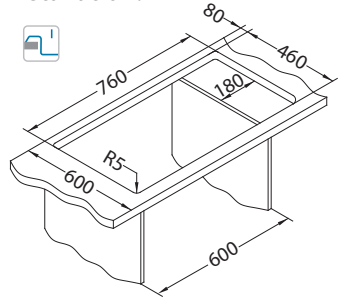

Installation: