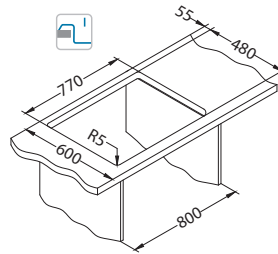

Installation*:

*U - installation into a cabinet with mask by means of 2 undermounting sets 1135533 (not enclosed).