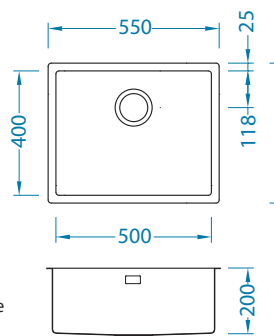

Size: 550 x 450 mm
Bowl dimensions: 500 x 400 x 200 mm

Accessories:

Waste trap (no waste)
1068989

Waste trap (no waste)
1033153

Undermounting set
1119093

Strainer bowl
1119836 - gold
1119837 - anthracite
1119839 - bronze
1119838 - copper