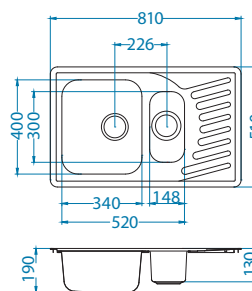

Elegant 40

1130555

Size: 810 x 510 mm
Bowl dimensions: 340 x 400 x 190 mm
340 x 400 x 190 mm

Accessories:

Chopping board wooden 1016018
Strainer basket CHR 1109414
Strainer bowl stainless 1062602
AllRound 1131412

surface	code	type	waste	Ø35 mm	*packing
SAT	1009383	reversible	3 1/2"	/	sleeve 0 / 30

SAT - satin

Installation:

Elegant 70

1130555

Size: 1110 x 510 mm
Bowl dimensions: 340 x 400 x 190 mm
340 x 400 x 190 mm

Accessories:

Chopping board wooden 1016018
Strainer basket CHR 1109414
Strainer bowl stainless 1062602
AllRound 1131412

surface	code	type	waste	Ø35 mm	*packing
SAT	*1009386	reversible	3 1/2"	/	sleeve 0 / 30

SAT - satin

*Available until stocks last!

Installation:

Elegant 110

1130555

Size: 810 x 510 mm
Bowl dimensions: 340 x 400 x 190 mm
148 x 300 x 130 mm

Accessories:

Chopping board wooden 1016018
Strainer basket CHR 1109414
Strainer bowl stainless 1062602
AllRound 1131412

surface	code	type	waste	Ø35 mm	*packing
SAT	1009247	reversible	3 1/2"	/	sleeve 0 / 30

SAT - satin

Installation: