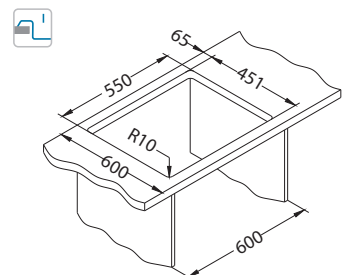

Installation: