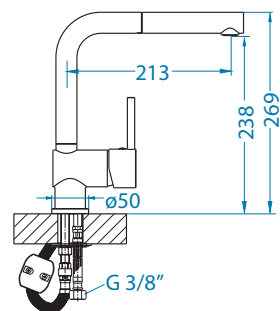

surface	code
CHR	1096119