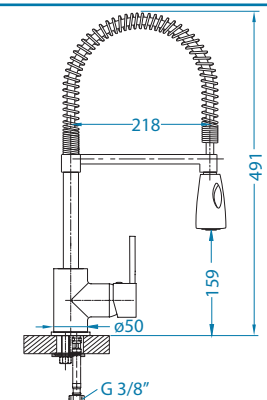

Zeos - P

surface	code

white mat	1136506

black mat	1136505

Pixy

surface	code

CHR	1132175

Columba

surface	code

CHR	1132181

Vela - P

surface	code

CHR	1132183

Billy - S

surface	code

CHR	1098727