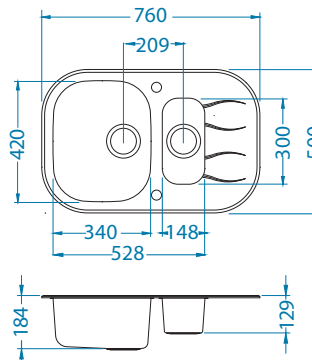

1127258

Size: 760 x 500 mm
Bowl dimensions: 340 x 420 x 175 mm
148 x 300 x 120 mm

glass top	code	type	waste	ø35 mm	*packing
white RAL 9003	SAT 1102741	reversible	3 1/2"	2x	carton 1 / 6
black RAL 9005	SAT 1102730	reversible	3 1/2"	2x	carton 1 / 6
*SAT	1102944	reversible	3 1/2"	2x	carton 1 / 6

SAT - satin

* RAL/Graphics on request with min. resolution 250 dpi