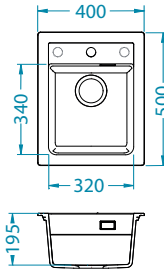

Atrox 10

Size: 400 x 500 mm
Bowl dimensions: 340 x 320 x 195 mm

surface	code	type	waste	Ø35 mm	*packing
G11-arctic	1139079	single	3 1/2"	1x	carton 1 / 18
G81-concrete	1139770	single	3 1/2"	1x	carton 1 / 18
G22-terra	1139768	single	3 1/2"	1x	carton 1 / 18
G55-beige	1139769	single	3 1/2"	1x	carton 1 / 18
G91-carbon	1139771	single	3 1/2"	1x	carton 1 / 18

Accessories:

Chopping board wooden 1144970 *for I installation
AllRound - mini 1136662
Stainless steel container GN-1/2-P- 65 mm 1008902
Undermounting set 1135533

Installation*:

*U - installation into a cabinet with mask by means of undermounting set 1135533 (not enclosed).

Atrox 20

Size: 470 x 500 mm
Bowl dimensions: 390 x 340 x 195 mm

surface	code	type	waste	Ø35 mm	*packing
G11-arctic	1131986	single	3 1/2"	1x	carton 1 / 18
G81-concrete	1131989	single	3 1/2"	1x	carton 1 / 18
G22-terra	1131987	single	3 1/2"	1x	carton 1 / 18
G55-beige	1131988	single	3 1/2"	1x	carton 1 / 18
G91-carbon	1131990	single	3 1/2"	1x	carton 1 / 18

Accessories:

Chopping board wooden 1144970 *for I installation
AllRound - mini 1136662
Stainless steel container GN-1/2-P- 65 mm 1008902
Undermounting set 1135533

Installation*:

*U - installation into a cabinet with mask by means of undermounting set 1135533 (not enclosed).

Atrox 30

Size: 590 x 500 mm
Bowl dimensions: 510 x 340 x 195 mm

surface	code	type	waste	Ø35 mm	*packing
G11-arctic	1131991	single	3 1/2"	1x	carton 1 / 18
G81-concrete	1131995	single	3 1/2"	1x	carton 1 / 18
G22-terra	1131993	single	3 1/2"	1x	carton 1 / 18
G55-beige	1131994	single	3 1/2"	1x	carton 1 / 18
G91-carbon	1131996	single	3 1/2"	1x	carton 1 / 18

Accessories:

Chopping board wooden 1144970 *for I installation
AllRound - mini 1136662
Stainless steel container GN-1/2-P- 65 mm 1008902
Undermounting set 1135533

Installation*: