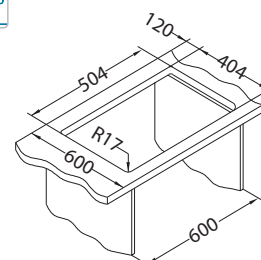

Installation: