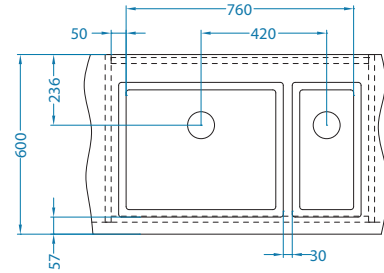

QUADRIX 10+50-FS