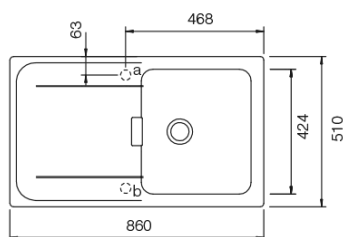

Eigenschappen + technische fiches - Caractéristiques + fiches techniques

Uitrusting - Equipement

Standard: Chrom

Plug met automatische bediening, afvoerverbindingen en sifon.
Crépine avec commande automatique, raccords de décharge et siphon.

Special: Copper, Inox, Gunmetal, Puro, White Gold

Opties - Options

Houten snijplank - Planche en bois

Comfopush chrom/inox

LED

Indutherm

Ref.

TPHWB

TCOM

TLED

TIND

Meer toebehoren? - Des accessoires en plus? p.163

Alle vermelde particuliere prijzen zijn excl. BTW - Tous les prix publics mentionnés sont hors TVA