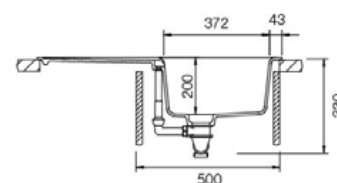

Eigenschappen + technische fiches - Caractéristiques + fiches techniques

Uitrusting - Equipement

Standard: Chrom

Plug met automatische bediening, afvoerverbindingen en sifon.
Crépine avec commande automatique, raccords de décharge et siphon.

Special: Copper, Inox, Gunmetal, Puro, White Gold

Opties - Options

Houten snijplank - Planche en bois

Comfopush chrom/inox

LED

Indutherm

Ref.

TPHWB

TCOM

TLED

TIND

Meer toebehoren? - Des accessoires en plus? p.163

Alle vermelde particuliere prijzen zijn excl. BTW - Tous les prix publics mentionnés sont hors TVA