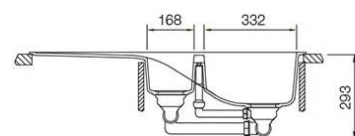

Eigenschappen + technische fiches -Caractéristiques + fiches techniques

Uitrusting - Equipement

Standard: Chrom

Eén plug met automatische bediening, afvoerverbindingen en sifon.

Une crépine avec commande automatique, raccords de décharge et siphon.

Special: Copper, Inox, Gunmetal, Puro, White Gold

Opties - Options

Glazen snijplank zwart - Planche en verre noire

Glazen snijplank wit - Planche en verre blanche

Inzetbakje groen/wit - Baquet vert/blac

Comfopush chroom/inox

LED

Meer toebehoren? - Des accessoires en plus? p.163

Ref.

TPGZ

TPGW

TUWATG/W

TCOM

TLED