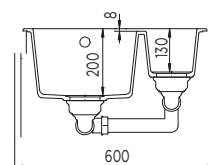

Eigenschappen + technische fiches - Caractéristiques + fiches techniques

Uitrusting - Equipement

Standard: Chrom

Eén plug met automatische bediening, afvoerverbindingen en sifon.
Une crépine avec commande automatique, raccords de décharge et siphon.

Special: Copper, Inox, Gunmetal, Puro, White Gold

Opties - Options

Houten snijplank - Planche en bois

Afdruipmat - Egouttoir Silicone

Afdruipplaat - Egouttoir Inox

Comfopush chroom/inox

LED

Meer toebehoren? - Des accessoires en plus? p.163

Ref.

TPHGHP

TAMSI

TAPGR

TCOM

TLED

Alle vermelde particuliere prijzen zijn excl. BTW - Tous les prix publics mentionnés sont hors TVA