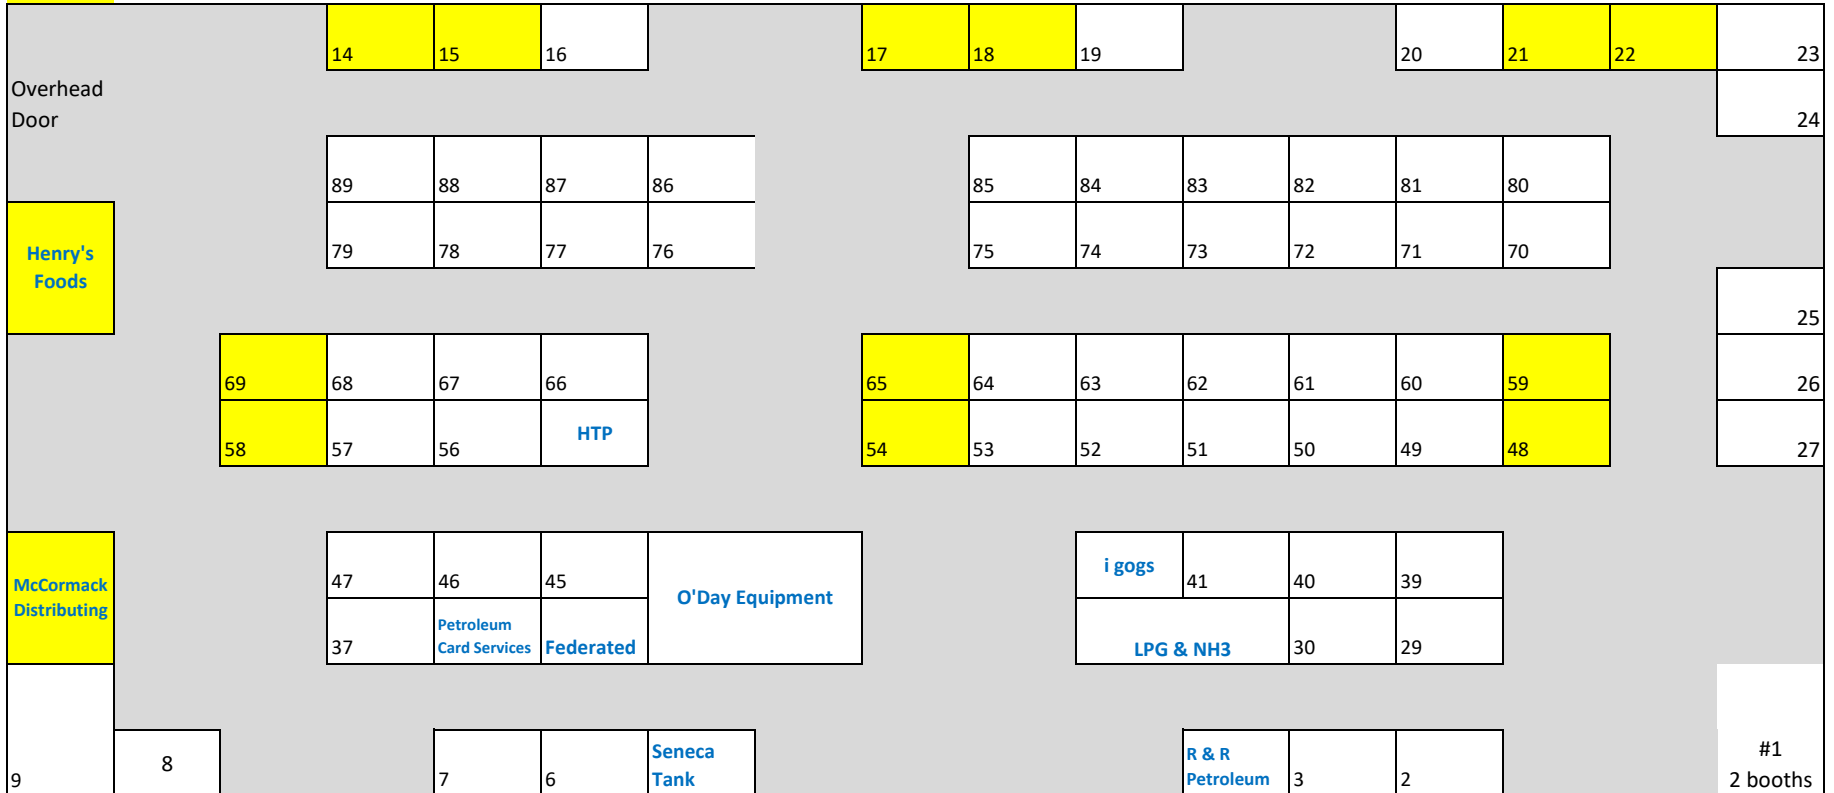

50 amp power

Service Hallway

Booth size 10 x 8

Registration Desk