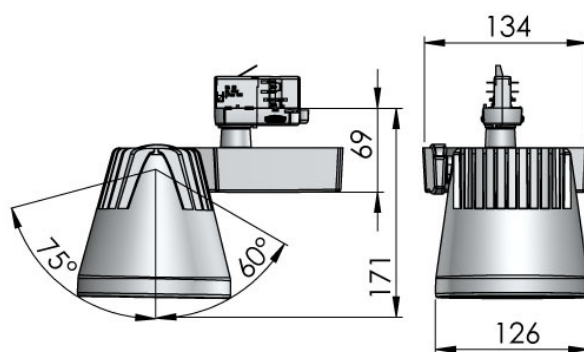

BANDIT

Input Power	CRI & CCT Options	Cooling	Installation Type	Material	Warranty	Beam Angles	Luminaire Color
110 – 130V	CRI 80+ 3000K, 4000K, 5000K	Passive Cooling	NoA & Most 3-phase Tracks	Powder Painted Die-Cast Aluminum	50 000h Or 5 Years	1206 COB/ 1212 COB: S 10°/20° NFL 24°/- FL 30°/40° WFL 50°/60°	White (RAL 9016)
220 – 240V	CRI 90+ 2700K B.BBL, 3000K B.BBL, 3500K B.BBL, 4000K						Silver (Ca. RAL 9006) Black (RAL 9005)

Output Current /
Module Wattage /
Luminaire Wattage:

LED Module: Citizen CLU038-1206 5Gen – COB luminous flux: Power: 250mA – 1200mA

	CRI 80+ 3 000K	CRI 80+ 4 000K	CRI 80+ 5 000K	CRI 90+ 2 700K Below BBL	CRI 90+ 3 000K Below BBL	CRI 90+ 3 500K Below BBL	CRI 90+ 4 000K
500mA / 18W / 20W	2 725Lm	2 800Lm	2 850Lm	2 050Lm	2 125Lm	2 175Lm	2 325Lm
900mA / 33W / 35W	4 425Lm	4 550Lm	4 625Lm	3 325Lm	3 475Lm	3 550Lm	3 750Lm
1050mA / 39W / 43W	4 975Lm	5 125Lm	5 200Lm	3 725Lm	3 900Lm	3 975Lm	4 225Lm

LED Module: Citizen CLU048-1212 5Gen – COB luminous flux: Power: 250mA – 1400mA

	3 900Lm	4 025Lm	4 100Lm	2 950Lm	3 075Lm	3 125Lm	3 325Lm
700mA / 24W / 28W							
1050mA / 36W / 41W	5 575Lm	5 750Lm	5 825Lm	4 200Lm	4 375Lm	4 450Lm	4 750Lm
1400mA / 50W / 55W	7 000Lm	7 200Lm	7 300Lm	5 250Lm	5 500Lm	5 600Lm	5 950Lm

IP20

LED Design | Made In Finland