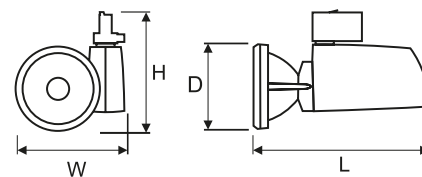

GENERAL DATA

Warranty: 2 years

Application: boutiques, delicatessen, jeweler, shopping centers, supermarkets, museums

Code	Power [W]	Beam angle	Light source / lamp	Stabilizer
02001X.1012.701	1x35	12°	HIT G12	HF
02001X.1012.702	1x35	20°	HIT G12	HF
02001X.1012.703	1x35	36°	HIT G12	HF
02001X.1012.704	1x35	60°	HIT G12	HF
02001X.1022.701	1x70	12°	HIT G12	HF
02001X.1022.702	1x70	20°	HIT G12	HF
02001X.1022.703	1x70	36°	HIT G12	HF
02001X.1022.704	1x70	60°	HIT G12	HF
02001X.1012.701.903	1x35	12°	HIT G12	HF
02001X.1012.702.903	1x35	20°	HIT G12	HF
02001X.1012.703.903	1x35	36°	HIT G12	HF
02001X.1012.704.903	1x35	60°	HIT G12	HF

02001 .1012.701

Colour

1 white

2 gray

3 black

5 graphite

Code	Dimensions [mm] L W H D	Mounting dimensions [mm] L	Net weight [kg]
02001X.1012.701	250 165 155 120	250	0.8
02001X.1012.702	250 165 155 120	250	0.8
02001X.1012.703	250 165 155 120	250	0.8
02001X.1012.704	250 165 155 120	250	0.8
02001X.1022.701	250 165 155 120	250	0.8
02001X.1022.702	250 165 155 120	250	0.8
02001X.1022.703	250 165 155 120	250	0.8
02001X.1022.704	250 165 155 120	250	0.8
02001X.1012.701.903	250 165 155 120	250	0.8
02001X.1012.702.903	250 165 155 120	250	0.8
02001X.1012.703.903	250 165 155 120	250	0.8
02001X.1012.704.903	250 165 155 120	250	0.8