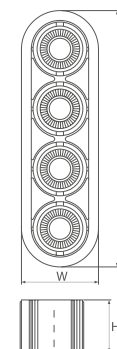

Code	Beam angle	Power LED [W]	Luminaire power [W]	Lumen LED [lm]	Lumen luminaire [lm]	Efficacy [lm/W]	Colour temperature [K]	CRI/Ra
22002X.5L401.3X4	24°	4x17,5	83	4x1560	6240	75	4000	92
22002X.5L402.3X4	24°	4x17,5	83	4x1430	5720	69	3000	92
22002X.5L403.3X4	40°	4x17,5	83	4x1560	6240	75	4000	92
22002X.5L404.3X4	40°	4x17,5	83	4x1430	5720	69	3000	92

22002 .5L101.3 1

Colour of decorative elements

- 1 pink
- 2 red
- 3 green
- 4 blue
- 5 yellow
- 6 white
- 7 black

Body colour

- 1 white
- 3 black

Code	Dimensions [mm] L W H	Pallet quantity	Quantity in package	Net weight [kg]
22002X.5L401.3X4	652 196 144	25	1	5.2
22002X.5L402.3X4	652 196 144	25	1	5.2
22002X.5L403.3X4	652 196 144	25	1	5.2
22002X.5L404.3X4	652 196 144	25	1	5.2

Designed by LUG Design Team

Luminous flux tolerance +/- 10%.

Lighting beam, light intensity distribution and light efficiency were examined in accordance with the EN ISO 17025:2005 norm for EN13032 norm series and the LM-79 norm.