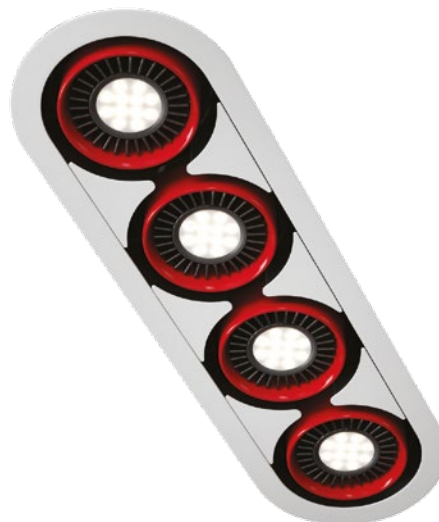

Code	Beam angle	Power LED [W]	Luminaire power [W]	Lumen LED [lm]	Lumen luminaire [lm]	Efficacy [lm/W]	Colour temperature [K]	CRI/Ra
22002X.5L401.3X4	24°	4x17,5	83	4x1560	6240	75	4000	92
22002X.5L402.3X4	24°	4x17,5	83	4x1430	5720	69	3000	92
22002X.5L403.3X4	40°	4x17,5	83	4x1560	6240	75	4000	92
22002X.5L404.3X4	40°	4x17,5	83	4x1430	5720	69	3000	92

22002 ☐ .5L101.3 ☐ 1

Colour of decorative elements

- 1 ☐ pink
- 2 ☐ red
- 3 ☐ green
- 4 ☐ blue
- 5 ☐ yellow
- 6 ☐ white
- 7 ☐ black

Body colour

- 1 ☐ white
- 3 ☐ black

Code	Dimensions [mm] L W H	Pallet quantity	Quantity in package	Net weight [kg]
22002X.5L401.3X4	652 196 144	25	1	5.2
22002X.5L402.3X4	652 196 144	25	1	5.2
22002X.5L403.3X4	652 196 144	25	1	5.2
22002X.5L404.3X4	652 196 144	25	1	5.2

Designed by LUG Design Team

Luminous flux tolerance +/- 10%.

Lighting beam, light intensity distribution and light efficiency were examined in accordance with the EN ISO 17025:2005 norm for EN13032 norm series and the LM-79 norm.

Up-to-date product info available on our website www.flashdq.com

Date of issue: 23-6-2017

The LUG Company reserves right to introduce any construction changes and improvements into the lighting luminaires