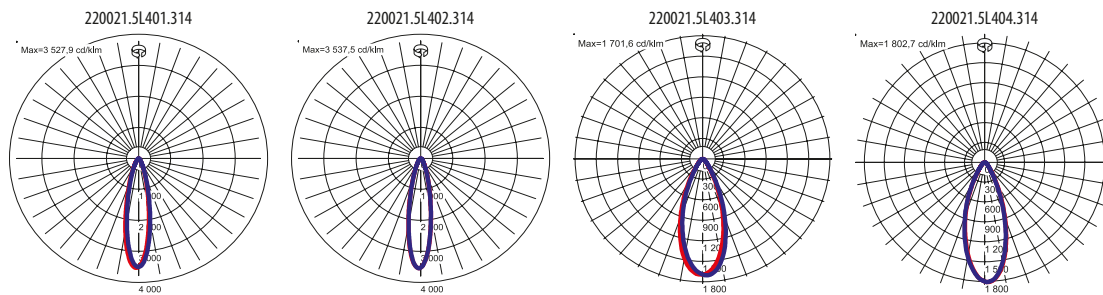

Code	Beam angle	Power LED [W]	Luminaire power [W]	Lumen LED [lm]	Lumen luminaire [lm]	Efficacy [lm/W]	Colour temperature [K]	CRI/Ra
22002X.5L401.3X4	24°	4x17,5	83	4x1560	6240	75	4000	92
22002X.5L402.3X4	24°	4x17,5	83	4x1430	5720	69	3000	92
22002X.5L403.3X4	40°	4x17,5	83	4x1560	6240	75	4000	92
22002X.5L404.3X4	40°	4x17,5	83	4x1430	5720	69	3000	92

22002 .5L101.3 1

Colour of decorative elements

- 1 pink
- 2 red
- 3 green
- 4 blue
- 5 yellow
- 6 white
- 7 black

Body colour

- 1 white
- 3 black

Code	Dimensions [mm] L W H	Pallet quantity	Quantity in package	Net weight [kg]
22002X.5L401.3X4	652 196 144	25	1	5.2
22002X.5L402.3X4	652 196 144	25	1	5.2
22002X.5L403.3X4	652 196 144	25	1	5.2
22002X.5L404.3X4	652 196 144	25	1	5.2

Designed by LUG Design Team

Luminous flux tolerance +/- 10%.

Lighting beam, light intensity distribution and light efficiency were examined in accordance with the EN ISO 17025:2005 norm for EN13032 norm series and the LM-79 norm.

LIGHT BEAM CURVES

Designed by LUG Design Team

Luminous flux tolerance +/- 10%.

Lighting beam, light intensity distribution and light efficiency were examined in accordance with the EN ISO 17025:2005 norm for EN13032 norm series and the LM-79 norm.