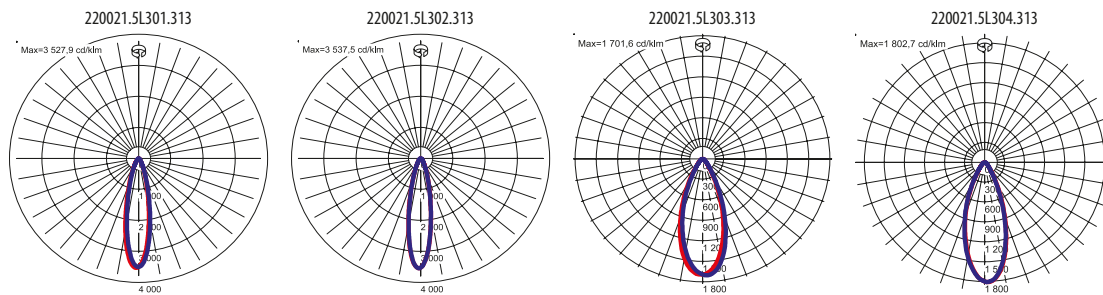

LIGHT BEAM CURVES

Designed by LUG Design Team

Luminous flux tolerance +/- 10%.

Lighting beam, light intensity distribution and light efficiency were examined in accordance with the EN ISO 17025:2005 norm for EN13032 norm series and the LM-79 norm.

Up-to-date product info available on our website www.flashdq.com

Date of issue: 23-6-2017

The LUG Company reserves right to introduce any construction changes and improvements into the lighting luminaires