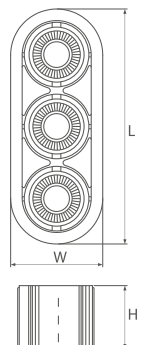

#### TECHNICAL DATA

**Mounting:** in the ceiling, with mounting brackets (included)

**Body:** powder painted steel sheet and anodized aluminum

**Colour:** white, black

#### OPTICAL DATA

**Way of lighting:** direct

Code	Beam angle	Power LED [W]	Luminaire power [W]	Lumen LED [lm]	Lumen luminaire [lm]	Efficacy [lm/W]	Colour temperature [K]	CRI/Ra
22002X.5L301.3X3	24°	3x17,5	62	3x1560	4680	75	4000	92
22002X.5L302.3X3	24°	3x17,5	62	3x1430	4290	69	3000	92
22002X.5L303.3X3	40°	3x17,5	62	3x1560	4680	75	4000	92
22002X.5L304.3X3	40°	3x17,5	62	3x1430	4290	69	3000	92

22002  .5L101.3  1

Colour of decorative elements

- 1  pink
- 2  red
- 3  green
- 4  blue
- 5  yellow
- 6  white
- 7  black

Body colour

- 1  white
- 3  black

Code	Dimensions [mm] L W H	Pallet quantity	Quantity in package	Net weight [kg]
22002X.5L301.3X3	500 196 144	30	1	4.6
22002X.5L302.3X3	500 196 144	30	1	4.6
22002X.5L303.3X3	500 196 144	30	1	4.6
22002X.5L304.3X3	500 196 144	30	1	4.6