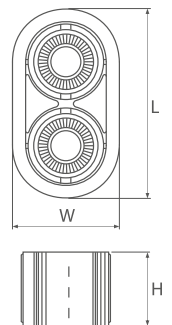

#### OPTICAL DATA

**Way of lighting:** direct

Code	Beam angle	Power LED [W]	Luminaire power [W]	Lumen LED [lm]	Lumen luminaire [lm]	Efficacy [lm/W]	Colour temperature [K]	CRI/Ra
22002X.5L201.3X2	24°	2x17,5	42	2x1560	3120	74	4000	92
22002X.5L202.3X2	24°	2x17,5	42	2x1430	2860	68	3000	92
22002X.5L203.3X2	40°	2x17,5	42	2x1560	3120	74	4000	92
22002X.5L204.3X2	40°	2x17,5	42	2x1430	2860	68	3000	92

22002  .5L101.3  1

Colour of decorative elements

- 1  pink
- 2  red
- 3  green
- 4  blue
- 5  yellow
- 6  white
- 7  black

Body colour

- 1  white
- 3  black

Code	Dimensions [mm] L W H	Pallet quantity	Quantity in package	Net weight [kg]
22002X.5L201.3X2	348 196 144	70	1	3.2
22002X.5L202.3X2	348 196 144	70	1	3.2
22002X.5L203.3X2	348 196 144	70	1	3.2
22002X.5L204.3X2	348 196 144	70	1	3.2

Designed by LUG Design Team

Luminous flux tolerance +/- 10%.

Lighting beam, light intensity distribution and light efficiency were examined in accordance with the EN ISO 17025:2005 norm for EN13032 norm series and the LM-79 norm.