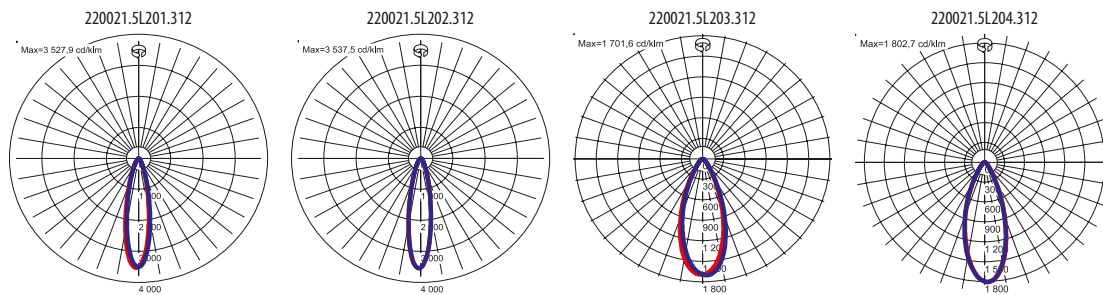

LIGHT BEAM CURVES

Designed by LUG Design Team

Luminous flux tolerance +/- 10%.

Lighting beam, light intensity distribution and light efficiency were examined in accordance with the EN ISO 17025:2005 norm for EN13032 norm series and the LM-79 norm.

Up-to-date product info available on our website www.flashdq.com

Date of issue: 23-6-2017

The LUG Company reserves right to introduce any construction changes and improvements into the lighting luminaires