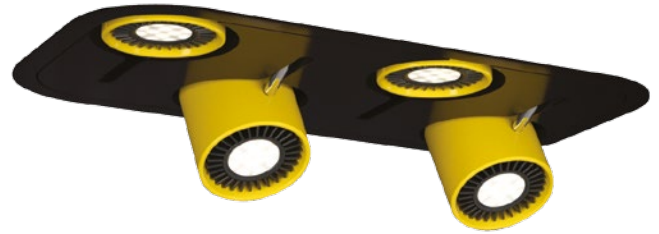

Code	Beam angle	Power LED [W]	Luminaire power [W]	Lumen LED [lm]	Lumen luminaire [lm]	Efficacy [lm/W]	Colour temperature [K]	CRI/Ra
22001X.5L401.3X5	24°	4x17,5	83	4x1560	6240	75	4000	92
22001X.5L402.3X5	24°	4x17,5	83	4x1430	5720	69	3000	92
22001X.5L403.3X5	40°	4x17,5	83	4x1560	6240	75	4000	92
22001X.5L404.3X5	40°	4x17,5	83	4x1430	5720	69	3000	92

22001 1 .5L101.3 1

1. Colour of decorative elements
2. 1 ■ pink
   - 2 ■ red
   - 3 ■ green
   - 4 ■ blue
   - 5 ■ yellow
   - 6 white
   - 7 black
3. Body colour
4. 1 white
   - 3 black

Code	Dimensions [mm] L W H	Pallet quantity	Quantity in package	Net weight [kg]
22001X.5L401.3X5	652 348 144	16	1	7.3
22001X.5L402.3X5	652 348 144	16	1	7.3
22001X.5L403.3X5	652 348 144	16	1	7.3
22001X.5L404.3X5	652 348 144	16	1	7.3