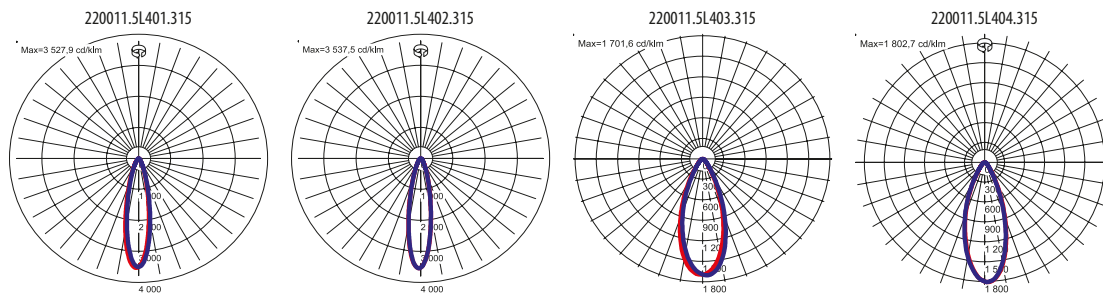

Code	Beam angle	Power LED [W]	Luminaire power [W]	Lumen LED [lm]	Lumen luminaire [lm]	Efficacy [lm/W]	Colour temperature [K]	CRI/Ra
22001X.5L401.3X5	24°	4x17,5	83	4x1560	6240	75	4000	92
22001X.5L402.3X5	24°	4x17,5	83	4x1430	5720	69	3000	92
22001X.5L403.3X5	40°	4x17,5	83	4x1560	6240	75	4000	92
22001X.5L404.3X5	40°	4x17,5	83	4x1430	5720	69	3000	92

22001 1 .5L101.3 1

- Colour of decorative elements
- 1 ■ pink
 - 2 ■ red
 - 3 ■ green
 - 4 ■ blue
 - 5 ■ yellow
 - 6 white
 - 7 black
- Body colour
- 1 white
 - 3 black

Code	Dimensions [mm] L W H	Pallet quantity	Quantity in package	Net weight [kg]
22001X.5L401.3X5	652 348 144	16	1	7.3
22001X.5L402.3X5	652 348 144	16	1	7.3
22001X.5L403.3X5	652 348 144	16	1	7.3
22001X.5L404.3X5	652 348 144	16	1	7.3

Designed by LUG Design Team

Luminous flux tolerance +/- 10%.

Lighting beam, light intensity distribution and light efficiency were examined in accordance with the EN ISO 17025:2005 norm for EN13032 norm series and the LM-79 norm.

Up-to-date product info available on our website www.flashdq.com

LIGHT BEAM CURVES

Designed by LUG Design Team

Luminous flux tolerance +/- 10%.

Lighting beam, light intensity distribution and light efficiency were examined in accordance with the EN ISO 17025:2005 norm for EN13032 norm series and the LM-79 norm.