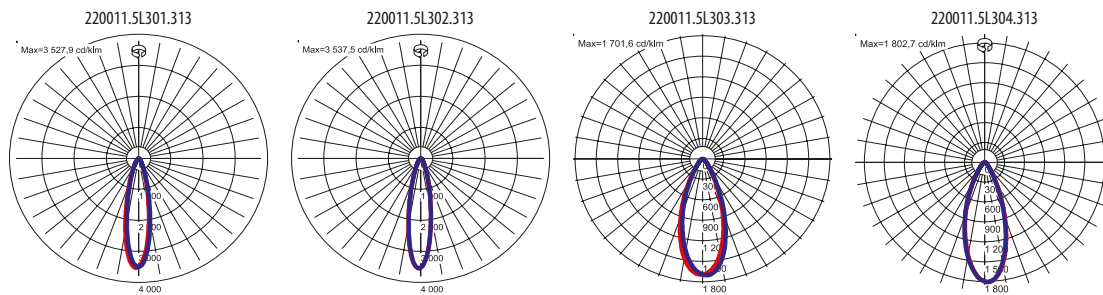

Code	Beam angle	Power LED [W]	Luminaire power [W]	Lumen LED [lm]	Lumen luminaire [lm]	Efficacy [lm/W]	Colour temperature [K]	CRI/Ra
22001X.5L301.3X3	24°	3x17,5	62	3x1560	4680	75	4000	92
22001X.5L302.3X3	24°	3x17,5	62	3x1430	4290	69	3000	92
22001X.5L303.3X3	40°	3x17,5	62	3x1560	4680	75	4000	92
22001X.5L304.3X3	40°	3x17,5	62	3x1430	4290	69	3000	92

22001 .5L101.3 1

Colour of decorative elements

- 1 ■ pink
- 2 ■ red
- 3 ■ green
- 4 ■ blue
- 5 ■ yellow
- 6 white
- 7 black

Body colour

- 1 white
- 3 black

Code	Dimensions [mm] L W H	Pallet quantity	Quantity in package	Net weight [kg]
22001X.5L301.3X3	428 464 144	20	1	6.0
22001X.5L302.3X3	428 464 144	20	1	6.0
22001X.5L303.3X3	428 464 144	20	1	6.0
22001X.5L304.3X3	428 464 144	20	1	6.0

Designed by LUG Design Team

Luminous flux tolerance +/- 10%.

Lighting beam, light intensity distribution and light efficiency were examined in accordance with the EN ISO 17025:2005 norm for EN13032 norm series and the LM-79 norm.

LIGHT BEAM CURVES

Designed by LUG Design Team

Luminous flux tolerance +/- 10%.

Lighting beam, light intensity distribution and light efficiency were examined in accordance with the EN ISO 17025:2005 norm for EN13032 norm series and the LM-79 norm.