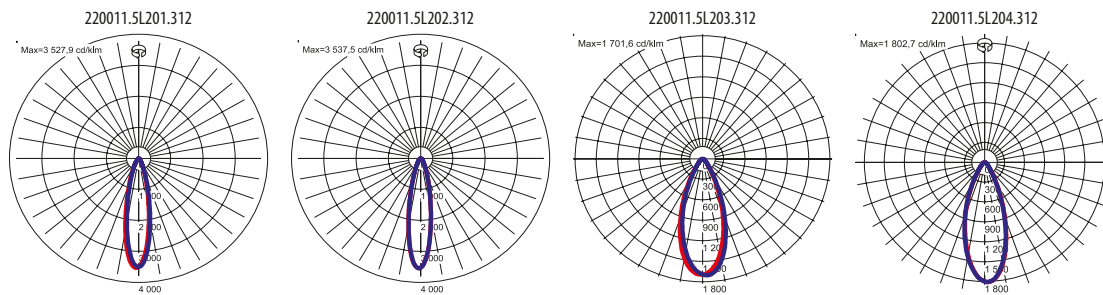

Code	Beam angle	Power LED [W]	Luminaire power [W]	Lumen LED [lm]	Lumen luminaire [lm]	Efficacy [lm/W]	Colour temperature [K]	CRI/Ra
22001X.5L201.3X2	24°	2x17,5	42	2x1560	3120	74	4000	92
22001X.5L202.3X2	24°	2x17,5	42	2x1430	2860	68	3000	92
22001X.5L203.3X2	40°	2x17,5	42	2x1560	3120	74	4000	92
22001X.5L204.3X2	40°	2x17,5	42	2x1430	2860	68	3000	92

22001 .5L101.3 1

Colour of decorative elements

- 1 ■ pink
- 2 ■ red
- 3 ■ green
- 4 ■ blue
- 5 ■ yellow
- 6 white
- 7 ■ black

Body colour

- 1 white
- 3 ■ black

Code	Dimensions [mm] L W H	Pallet quantity	Quantity in package	Net weight [kg]
22001X.5L201.3X2	348 348 144	30	1	4.5
22001X.5L202.3X2	348 348 144	30	1	4.5
22001X.5L203.3X2	348 348 144	30	1	4.5
22001X.5L204.3X2	348 348 144	30	1	4.5

Designed by LUG Design Team

Luminous flux tolerance +/- 10%.

Lighting beam, light intensity distribution and light efficiency were examined in accordance with the EN ISO 17025:2005 norm for EN13032 norm series and the LM-79 norm.

LIGHT BEAM CURVES

Designed by LUG Design Team

Luminous flux tolerance +/- 10%.

Lighting beam, light intensity distribution and light efficiency were examined in accordance with the EN ISO 17025:2005 norm for EN13032 norm series and the LM-79 norm.