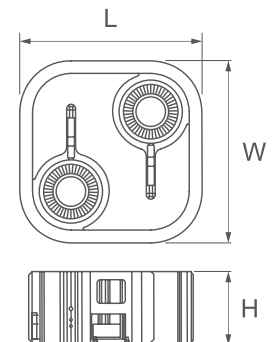

Code	Beam angle	Power LED [W]	Luminaire power [W]	Lumen LED [lm]	Lumen luminaire [lm]	Efficacy [lm/W]	Colour temperature [K]	CRI/Ra
22001X.5L201.3X2	24°	2x17,5	42	2x1560	3120	74	4000	92
22001X.5L202.3X2	24°	2x17,5	42	2x1430	2860	68	3000	92
22001X.5L203.3X2	40°	2x17,5	42	2x1560	3120	74	4000	92
22001X.5L204.3X2	40°	2x17,5	42	2x1430	2860	68	3000	92

22001 .5L101.3 1

Colour of decorative elements

- 1 ■ pink
- 2 ■ red
- 3 ■ green
- 4 ■ blue
- 5 ■ yellow
- 6 white
- 7 ■ black

Body colour

- 1 white
- 3 ■ black

Code	Dimensions [mm] L W H	Pallet quantity	Quantity in package	Net weight [kg]
22001X.5L201.3X2	348 348 144	30	1	4.5
22001X.5L202.3X2	348 348 144	30	1	4.5
22001X.5L203.3X2	348 348 144	30	1	4.5
22001X.5L204.3X2	348 348 144	30	1	4.5

Designed by LUG Design Team

Luminous flux tolerance +/- 10%.

Lighting beam, light intensity distribution and light efficiency were examined in accordance with the EN ISO 17025:2005 norm for EN13032 norm series and the LM-79 norm.