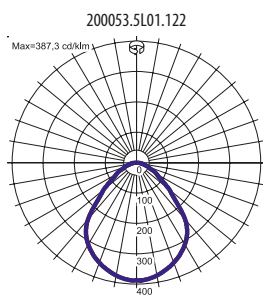

20005 [] .5L01.1 [] 2

	Colour of decorative elements
1	pink
2	red
3	green
4	blue
5	yellow
Body colour	
1	white
3	black

Code	Dimensions [mm] LH	Mounting dimensions [mm] L	Pallet quantity	Quantity in package	Net weight [kg]
Diffuser: opal plexiglass (PLX)					
20005X.5L01.1X1	443 540	220	4	1	5.5
20005X.5L02.1X1	443 540	220	4	1	5.5
Diffuser: microprismatic diffuser (MPRM)					
20005X.5L01.1X2	443 540	220	4	1	5.5
20005X.5L02.1X2	443 540	220	4	1	5.5

Designed by LUG Design Team

Luminous flux tolerance +/- 10%.

Lighting beam, light intensity distribution and light efficiency were examined in accordance with the EN ISO 17025:2005 norm for EN13032 norm series and the LM-79 norm.

Up-to-date product info available on our website www.flashdq.com

OTHER PICTURES**LIGHT BEAM CURVES**

Designed by LUG Design Team

Luminous flux tolerance +/- 10%.

Lighting beam, light intensity distribution and light efficiency were examined in accordance with the EN ISO 17025:2005 norm for EN13032 norm series and the LM-79 norm.