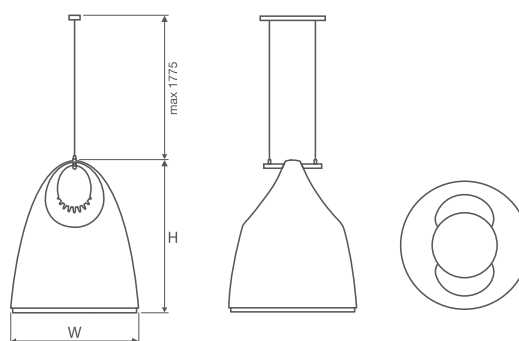

Suspended decorative luminaire for LED light sources.

TECHNICAL DATA

Mounting: suspended, on wire suspension (included)

Body: plastic polyester reinforced with fiberglass

Colour: white, black

Diffuser: opal plexiglass (PLX), microprismatic diffuser (MPRM)

Warranty: 5 years

Application: offices, conference rooms, reception desks, shopping centers, car showrooms, boutiques

Code	Power LED [W]	Luminaire power [W]	Lumen LED [lm]	Lumen luminaire [lm]	Efficacy [lm/W]	Colour temperature [K]	CRI/Ra
Diffuser: opal plexiglass (PLX)							
20005X.5L01.1X1	36	43	5200	3900	91	4000	≥80
20005X.5L02.1X1	36	43	5000	3800	88	3000	≥80
Diffuser: microprismatic diffuser (MPRM)							
20005X.5L01.1X2	36	43	5200	4100	95	4000	≥80
20005X.5L02.1X2	36	43	5000	3950	92	3000	≥80

20005 [] .5L01.1 [] 2

	Colour of decorative elements
1	pink
2	red
3	green
4	blue
5	yellow
Body colour	
1	white
3	black

Code	Dimensions [mm] LH	Mounting dimensions [mm] L	Pallet quantity	Quantity in package	Net weight [kg]
Diffuser: opal plexiglass (PLX)					
20005X.5L01.1X1	443 540	220	4	1	5.5
20005X.5L02.1X1	443 540	220	4	1	5.5
Diffuser: microprismatic diffuser (MPRM)					
20005X.5L01.1X2	443 540	220	4	1	5.5
20005X.5L02.1X2	443 540	220	4	1	5.5