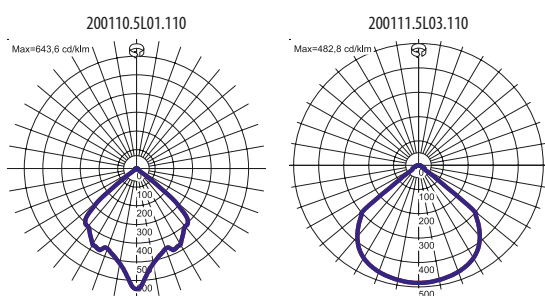

Code	Beam angle	Power LED [W]	Luminaire power [W]	Lumen LED [lm]	Lumen luminaire [lm]	Efficacy [lm/W]	Colour temperature [K]	CRI/Ra
20011X.5L01.11X	102°	26	30	3000	3000	100	3000	≥80
20011X.5L02.11X	102°	25	29	3000	3000	103	4000	≥80
20011X.5L03.11X	102°	46	54	5000	5000	93	3000	≥80
20011X.5L04.11X	102°	42	49	5000	5000	102	4000	≥80

20011	□	.5L01.11	□
	Body colour		Ring colour Archeo
1	□ white	0	none
6	□ brushed alu	1	■ red
		2	■ yellow
		3	■ blue
		4	■ green

Code	Dimensions [mm] L H	Mounting dimensions [mm] L	Pallet quantity	Quantity in package	Net weight [kg]
20011X.5L01.11X	403 312	247	18	1	4.0
20011X.5L02.11X	403 312	247	18	1	4.0
20011X.5L03.11X	403 312	247	18	1	4.0
20011X.5L04.11X	403 312	247	18	1	4.0

Designed by LUG Design Team

Luminous flux tolerance +/- 10%.  
Lighting beam, light intensity distribution and light efficiency were examined in accordance with the EN ISO 17025:2005 norm for EN13032 norm series and the LM-79 norm.  
Up-to-date product info available on our website [www.flashdq.com](http://www.flashdq.com)

## LIGHT BEAM CURVES

Designed by LUG Design Team

Luminous flux tolerance +/- 10%.

Lighting beam, light intensity distribution and light efficiency were examined in accordance with the EN ISO 17025:2005 norm for EN13032 norm series and the LM-79 norm.