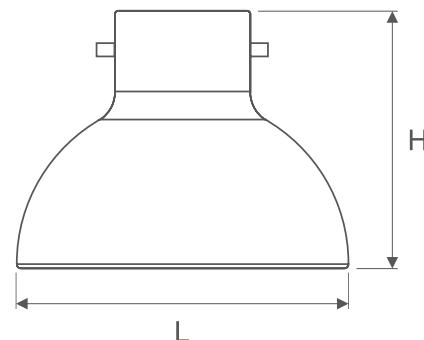

Suspended decorative luminaire for LED light sources.

<b>TECHNICAL DATA</b>	<b>Mounting:</b> suspended, on wire suspension (included)
	<b>Body:</b> top quality aluminum
	<b>Colour:</b> white, silver
<b>ELECTRICAL DATA</b>	<b>Power:</b> 220-240V 50/60Hz
	<b>Includes light source:</b> yes
	<b>Type of equipment:</b> ED
<b>OPTICAL DATA</b>	<b>Way of lighting:</b> direct
	<b>Reflector:</b> polished
<b>GENERAL DATA</b>	<b>Available on request:</b> DIM 1..10V, DALI, other RAL colours
	<b>Warranty:</b> 5 years
	<b>Application:</b> offices, conference rooms, reception desks, shopping centers, galleries, boutiques, museums

Code	Beam angle	Power LED [W]	Luminaire power [W]	Lumen LED [lm]	Lumen luminaire [lm]	Efficacy [lm/W]	Colour temperature [K]	CRI/Ra
20011X.5L01.11X	102°	26	30	3000	3000	100	3000	≥80
20011X.5L02.11X	102°	25	29	3000	3000	103	4000	≥80
20011X.5L03.11X	102°	46	54	5000	5000	93	3000	≥80
20011X.5L04.11X	102°	42	49	5000	5000	102	4000	≥80

20011	□	.5L01.11	□
	Body colour		Ring colour Archeo
1	□ white	0	none
6	□ brushed alu	1	■ red
		2	■ yellow
		3	■ blue
		4	■ green

Code	Dimensions [mm] L H	Mounting dimensions [mm] L	Pallet quantity	Quantity in package	Net weight [kg]
20011X.5L01.11X	403 312	247	18	1	4.0
20011X.5L02.11X	403 312	247	18	1	4.0
20011X.5L03.11X	403 312	247	18	1	4.0
20011X.5L04.11X	403 312	247	18	1	4.0