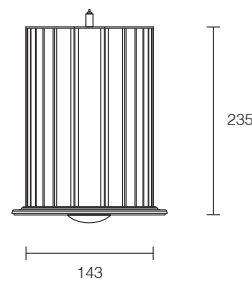

System includes: fixture with integrated driver and 3m cable

Pendant mounting set, cable length 3m (Included)

Product List

Article No.	Product Name	Color	Lumen	CCT	CRI	Cooling	Power	Reflector (not included)
2.06.0326	Ono LED 24W	Grey	3432lm	3000K	>80Ra	Passive	24W	80°
2.06.0327	Ono LED 24W	Black	3432lm	3000K	>80Ra	Passive	24W	80°
2.06.0328	Ono LED 24W	Grey	3571lm	4000K	>80Ra	Passive	24W	80°
2.06.0329	Ono LED 24W	Black	3571lm	4000K	>80Ra	Passive	24W	80°
2.06.0330	Ono LED 42W	Grey	5772lm	3000K	>80Ra	Passive	42W	80°
2.06.0331	Ono LED 42W	Black	5772lm	3000K	>80Ra	Passive	42W	80°
2.06.0332	Ono LED 42W	Grey	6088lm	4000K	>80Ra	Passive	42W	80°
2.06.0333	Ono LED 42W	Black	6088lm	4000K	>80Ra	Passive	42W	80°

Reflectors for Ono LED

Cover PC 315mm
needs adaptor plate
(not included)

Cover PC 406mm

Cover PC 536mm

Cover Anodised 418mm

Cover Black 418mm

Reflector for Ono LED

Article No.	Product Name	Material	Size (Diameter, Height)
8.03.0623	Cover 315mm transparent	Polycarbonate	D:315, H:192
2.01.0956	Adaptor plate for cover 315mm - grey finish		
2.01.0957	Adaptor plate for cover 315mm - black finish		
8.03.0629	Cover 406mm transparent	Polycarbonate	D:410, H:277
5.14.0032	Cover 536mm transparent	Polycarbonate	D:542, H:320
5.14.0197	Reflector Aluminium 38° with anodised finish	Aluminium	D:418, H:280
5.14.0198	Reflector Aluminium 38° with black finish	Aluminium	D:418, H:280