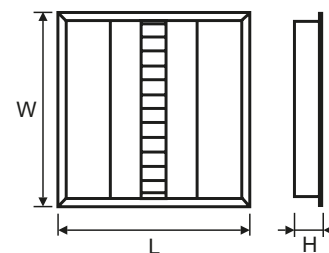

Recessed luminaire with direct/indirect lighting performance for compact and linear fluorescent T5 lamps, for modular suspended (600x600 mm or 625x625 mm) and plasterboard ceilings.

**TECHNICAL DATA**

**Mounting:** directly in the ceiling construction, in the ceiling, with mounting brackets (on request)

**Body:** powder-painted steel sheet

**Colour:** white

**ELECTRICAL DATA**

**Power:** 220-240V 50/60Hz

**Includes light source:** no

**OPTICAL DATA**

**Way of lighting:** direct-indirect, indirect

**Louwer:** matt parabolic louver (PAR MAT)

050031.101.311

Diffuser

- 1 full
- 2 perforated

Code	Dimensions [mm] L W H	Mounting dimensions [mm] L W	Net weight [kg]
050031.101.311X	595 595 100	595 595	5.5
050031.102.311X	595 595 100	595 595	5.5
050031.103.311X	595 595 100	595 595	6.0
050031.104.311X	595 595 100	595 595	6.0
050031.105.311X	595 595 100	595 595	6.0
050031.106.311X	595 595 100	595 595	6.0
050031.402.311X	595 595 100	595 595	5.5
050031.101.312X	620 620 100	620 620	5.7
050031.102.312X	620 620 100	620 620	6.0
050031.103.312X	620 620 100	620 620	6.0
050031.104.312X	620 620 100	620 620	6.0
050031.105.312X	620 620 100	620 620	6.0
050031.106.312X	620 620 100	620 620	6.0
050031.402.312X	620 620 100	620 620	5.7