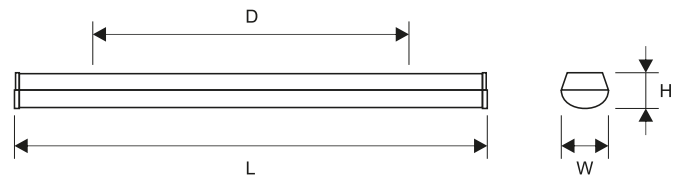

Code	Dimensions [mm] L W H D	Pallet quantity	Quantity in package	Net weight [kg]
Type of equipment: STANDARD				
300091.00034	1235 95 72 800	114	1	2.3
300091.00035	1235 95 72 800	114	1	2.3
300091.00073	600 90 69 500	240	1	1.7
300091.00074	600 90 69 500	240	1	1.7
300091.00036	1235 95 72 800	114	1	2.3
300091.00037	1235 95 72 800	114	1	2.3
300091.00060	1535 95 72 800	60	1	3.1
300091.00061	1535 95 72 800	60	1	3.1
300091.00075	600 90 69 500	240	1	1.7
300091.00076	600 90 69 500	240	1	1.7
Type of equipment: DALI				
300091.00038	1235 95 72 800	114	1	2.3
300091.00039	1235 95 72 800	114	1	2.3
300091.00040	1235 95 72 800	114	1	2.3
300091.00041	1235 95 72 800	114	1	2.3
300091.00067	1535 95 72 800	60	1	3.1
300091.00068	1535 95 72 800	60	1	3.1
Type of equipment: EM 3h				
300091.00042B	1235 95 72 800	114	1	3.2
300091.00043B	1235 95 72 800	114	1	3.2
300091.00044B	1235 95 72 800	114	1	3.2
300091.00045B	1235 95 72 800	114	1	3.2