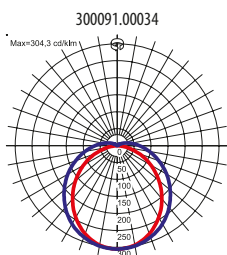

Luminous flux tolerance +/- 10%.

Lighting beam, light intensity distribution and light efficiency were examined in accordance with the EN ISO 17025:2005 norm for EN13032 norm series and the LM-79 norm.

Up-to-date product info available on our website [www.lugbox24.com](http://www.lugbox24.com)

Code	Dimensions [mm] L W H D	Pallet quantity	Quantity in package	Net weight [kg]
<b>Type of equipment: STANDARD</b>				
300091.00034	1235 95 72 800	114	1	2.3
300091.00035	1235 95 72 800	114	1	2.3
300091.00073	600 90 69 500	240	1	1.7
300091.00074	600 90 69 500	240	1	1.7
300091.00036	1235 95 72 800	114	1	2.3
300091.00037	1235 95 72 800	114	1	2.3
300091.00060	1535 95 72 800	60	1	3.1
300091.00061	1535 95 72 800	60	1	3.1
300091.00075	600 90 69 500	240	1	1.7
300091.00076	600 90 69 500	240	1	1.7
<b>Type of equipment: DALI</b>				
300091.00038	1235 95 72 800	114	1	2.3
300091.00039	1235 95 72 800	114	1	2.3
300091.00040	1235 95 72 800	114	1	2.3
300091.00041	1235 95 72 800	114	1	2.3
300091.00067	1535 95 72 800	60	1	3.1
300091.00068	1535 95 72 800	60	1	3.1
<b>Type of equipment: EM 3h</b>				
300091.00042B	1235 95 72 800	114	1	3.2
300091.00043B	1235 95 72 800	114	1	3.2
300091.00044B	1235 95 72 800	114	1	3.2
300091.00045B	1235 95 72 800	114	1	3.2

## LIGHT BEAM CURVES

Luminous flux tolerance +/- 10%.

Lighting beam, light intensity distribution and light efficiency were examined in accordance with the EN ISO 17025:2005 norm for EN13032 norm series and the LM-79 norm.  
Up-to-date product info available on our website [www.lugbox24.com](http://www.lugbox24.com)