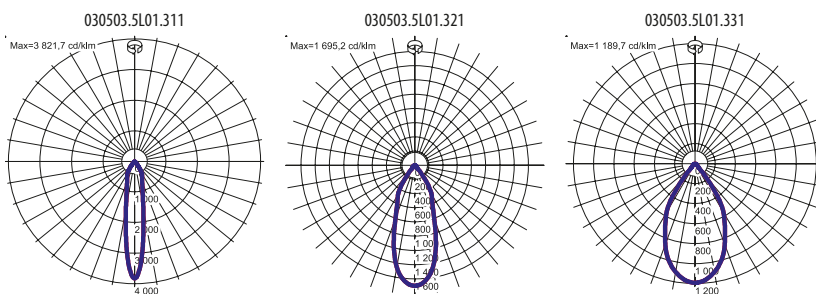

Code	Beam angle	Power LED [W]	Luminaire power [W]	Lumen LED [lm]	Lumen luminaire [lm]	Efficacy [lm/W]	Colour temperature [K]	CRI/Ra
030503.5L01.311	15°	13	16	1480	1000	62	3000	≥80
030503.5L01.321	40°	13	16	1480	1000	62	3000	≥80
030503.5L01.331	60°	13	16	1480	1000	62	3000	≥80
030503.5L02.311	15°	13	16	1590	1080	68	4000	≥80
030503.5L02.321	40°	13	16	1590	1080	68	4000	≥80
030503.5L02.331	60°	13	16	1590	1080	68	4000	≥80

PICO 2 LED H frame IP20/43
mounting dimensions Ø90

150101.00783

PICO 2 LED Gimble S1 frame IP20
mounting dimensions Ø95

150101.00787

PICO 2 LED AS frame IP20/43
mounting dimensions Ø90

LIGHT BEAM CURVES

Luminous flux tolerance +/- 10%.