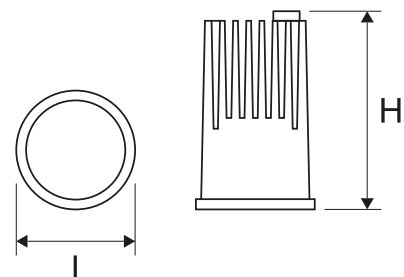

Recessed modern downlight, for suspended ceilings with adjustable optics for integrated LED modules

Optics and body sold separately.

TECHNICAL DATA	Mounting: in the ceiling, with mounting frame (sold separately) Body: high pressure die-cast aluminum, PMMA Colour: black and white, black
ELECTRICAL DATA	Power supply efficiency: >81% Power: 220-240V 50/60Hz Includes light source: yes Type of equipment: ED Electrical connection: max 2x2,5 mm ² wire
OPTICAL DATA	Light distribution: circular Way of lighting: direct Type of optic: reflector Reflector: aluminum polished faceted
ADDITIONAL INFO	Available on request: DALI, DIM 1..10V Operating temperature range: 0°C ... +40°C Lifetime (L70B50): 50 000 h
GENERAL DATA	Warranty: 3 years + 2 years after project registration Application: offices, boutiques, shopping centers, delicatessen, exhibitions, galleries, hotels, jeweler, public utility facilities, reception desks, restaurants, exhibitions

Code	Beam angle	Power LED [W]	Luminaire power [W]	Lumen LED [lm]	Lumen luminaire [lm]	Efficacy [lm/W]	Colour temperature [K]	CRI/Ra
030503.5L01.311	15°	13	16	1480	1000	62	3000	≥80
030503.5L01.321	40°	13	16	1480	1000	62	3000	≥80
030503.5L01.331	60°	13	16	1480	1000	62	3000	≥80
030503.5L02.311	15°	13	16	1590	1080	68	4000	≥80
030503.5L02.321	40°	13	16	1590	1080	68	4000	≥80
030503.5L02.331	60°	13	16	1590	1080	68	4000	≥80

Code	Dimensions [mm] L H	Pallet quantity	Quantity in package	Net weight [kg]
030503.5L01.311	50 80	1536	1	0.3
030503.5L01.321	50 80	1536	1	0.3
030503.5L01.331	50 80	1536	1	0.3
030503.5L02.311	50 80	1536	1	0.3
030503.5L02.321	50 80	1536	1	0.3
030503.5L02.331	50 80	1536	1	0.3

PICO 2 LED H frame IP20/43
mounting dimensions Ø90

150101.00783

PICO 2 LED Gimble S1 frame IP20
mounting dimensions Ø95

150101.00787

PICO 2 LED AS frame IP20/43
mounting dimensions Ø90

LIGHT BEAM CURVES

Luminous flux tolerance +/- 10%.