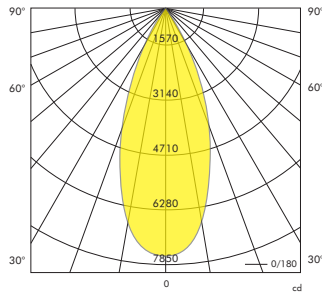

Up to **40W**
Power

Up to **5879lm**
Lumen

3000K
4000K
CCT

Product Information	LED Power	24W		40W	
	CRI	>80Ra			
	CCT	3000K	4000K	3000K	4000K
	LED Lumen	3432lm	3571lm	5574lm	5879lm
	LED Efficacy	143lm/W	148lm/W	139lm/W	147lm/W
	LOR	Up to 85%			
	Driver	Non-Dimmable Driver (included in downlight module)			
	Reflector	 18°	 28°	 38° included	 60°

Asta 40W 3000K 38° (per downlight module)

H [m]	[lux]	Beam [Ø cm]	Field [Ø cm]
1	7528	70	130
2	1883	140	270
3	837	220	400
4	470	290	540
5	302	360	670

Beam (50%) Angle: 40° Field (10%) Angle: 68°

Combine

Ceiling Frame