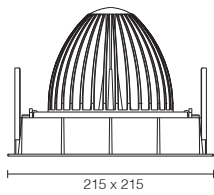

Asta

LED Downlight

Kardan

HIGH CRI
>90Ra

FASHION
modules

FOOD
modules

AVAILABLE ON REQUEST

1-Light	Cutout Size	 205*195mm
2-Light	Cutout Size	 205*370mm
3-Light	Cutout Size	 205*540mm

Asta 40W 3000K 38° (per downlight module)

H [m]	[lux]	Beam [Ø cm]	Field [Ø cm]
1	7528	70	130
2	1883	140	270
3	837	220	400
4	470	290	540
5	302	360	670

Beam (50%) Angle: 40° Field (10%) Angle: 68°

Combine

Ceiling Frame