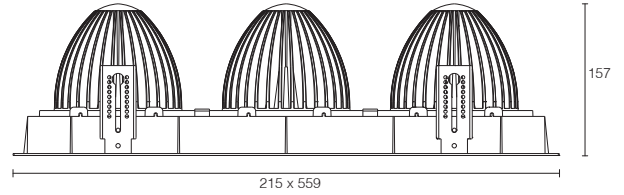

Asta

LED Downlight

Kardan

HIGH CRI
>90Ra

FASHION
modules

FOOD
modules

AVAILABLE ON REQUEST

1-Light	Cutout Size	 205*195mm
2-Light	Cutout Size	 205*370mm
3-Light	Cutout Size	 205*540mm

Up to **40W**
Power

Up to **5879lm**
Lumen

3000K
4000K
CCT

Product Information	LED Power	24W		40W	
	CRI	>80Ra			
	CCT	3000K	4000K	3000K	4000K
	LED Lumen	3432lm	3571lm	5574lm	5879lm
	LED Efficacy	143lm/W	148lm/W	139lm/W	147lm/W
	LOR	Up to 85%			
	Driver	Non-Dimmable Driver (included in downlight module)			
	Reflector	 18°	 28°	 38° included	 60°

Asta 40W 3000K 38° (per downlight module)

H [m]	[lux]	Beam [Ø cm]	Field [Ø cm]
1	7528	70	130
2	1883	140	270
3	837	220	400
4	470	290	540
5	302	360	670

Beam (50%) Angle: 40° Field (10%) Angle: 68°

Combine

Ceiling Frame