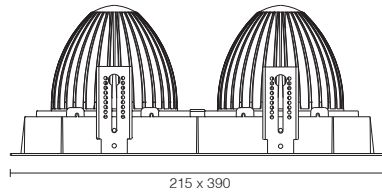

Asta

LED Downlight

Kardan

HIGH CRI
>90Ra

FASHION
modules

FOOD
modules

AVAILABLE ON REQUEST

1-Light	Cutout Size	 205*195mm
2-Light	Cutout Size	 205*370mm
3-Light	Cutout Size	 205*540mm

Up to **40W**
Power

Up to **5879lm**
Lumen

3000K
4000K
CCT

Product Information	LED Power	24W		40W	
	CRI	>80Ra			
	CCT	3000K	4000K	3000K	4000K
	LED Lumen	3432lm	3571lm	5574lm	5879lm
	LED Efficacy	143lm/W	148lm/W	139lm/W	147lm/W
	LOR	Up to 85%			
	Driver	Non-Dimmable Driver (included in downlight module)			
	Reflector	 18°	 28°	 38° included	 60°

Asta 40W 3000K 38° (per downlight module)

H [m]	[lux]	Beam [Ø cm]	Field [Ø cm]
1	7528	70	130
2	1883	140	270
3	837	220	400
4	470	290	540
5	302	360	670

Beam (50%) Angle: 40° Field (10%) Angle: 68°

Combine

Ceiling Frame