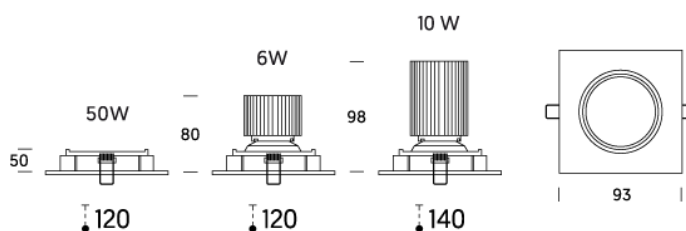

192.1

RECESSEDS / TILTING

Adjustable aluminium recessed spotlight, designed for Ø50mm halogen lamps and high performance LED with various diffuser options. Available with single or twin lamps. Remote LED driver included and optional dimmable IGBT/TRIAC, 1-10V, PUSH or DALI version available.

IP23 EXT

CODE OF THE ITEM: 1921D50XXXXBA

SPECIFICATIONS:

FINISH:	Brushed Aluminium
COMPLEMENTS:	No Diffuser
BEAM ANGLE:	Å not available (lamp not included)
COLOUR TEMPERATURE:	°K not available (lamp not included)
CONTROL:	Driver not included
OUTPUT:	Max. 50W
SOCKET:	GU5.3