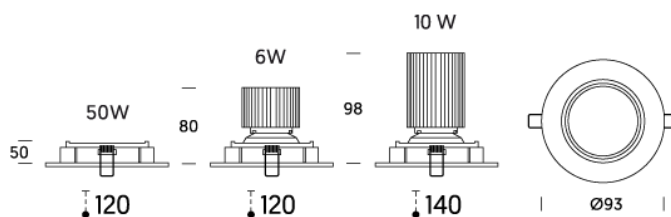

CODE OF THE ITEM: 1911D50XXXXBA

SPECIFICATIONS:

FINISH:	Brushed Aluminium
COMPLEMENTS:	No Diffuser
BEAM ANGLE:	Å not available (lamp not included)
COLOUR TEMPERATURE:	°K not available (lamp not included)
CONTROL:	Driver not included
OUTPUT:	Max. 50W
SOCKET:	GU5.3

©Onok Luz Técnica S.L.

The models are protected by patent and are owned by the manufacturer.