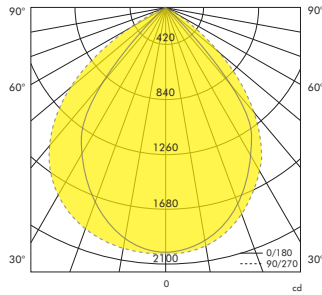

H [m]	[lux]	V-Beam [Ø cm]	H-Beam [Ø cm]
1	2020	160	210
2	505	320	430
3	224	480	640
4	126	640	860
5	81	810	1070