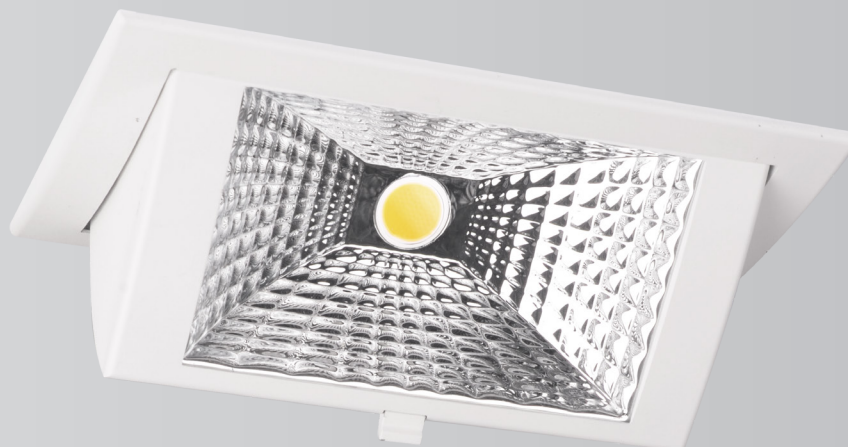

## LED Wallwasher

Tilttable

Cutout Size  
218\*125mm

HIGH CRI >90Ra  
FASHION modules  
FOOD modules

AVAILABLE ON REQUEST

24W  
Power

Up to 3571lm  
Lumen

3000K  
4000K  
CCT

RoHS

IP 20

Product Information

LED Power	24W	
CRI	>80Ra	
CCT	3000K	4000K
LED Lumen	3432lm	3571lm
LED Efficacy	143lm/W	148lm/W
Driver	Non-Dimmable Driver (included)	
Reflector	 78° x 100° included	

System includes: fixture and driver

On Request

Article No.	Description
-	Dimmable driver available on request

Wally Medium 3000K

H [m]	[lux]	V-Beam [Ø cm]	H-Beam [Ø cm]
1	2020	160	210
2	505	320	430
3	224	480	640
4	126	640	860
5	81	810	1070

Beam (50%) Vertical: 78°  
Beam (50%) Horizontal: 94°  
Field (10%) Vertical: 98°  
Field (10%) Horizontal: 115°

Article No.	Product Name	Color	LED Lumen	CCT	CRI	Cooling	LED Power	Reflector	Cutout Size	Product List
2.11.1757	LED Wallwasher Wally Medium	White	3432lm	3000K	>80Ra	Passive	24W	78° x 100°	218*125 mm	
2.11.1758	LED Wallwasher Wally Medium	White	3571lm	4000K	>80Ra	Passive	24W	78° x 100°	218*125 mm	
2.11.1782	LED Wallwasher Wally Medium	Grey	3432lm	3000K	>80Ra	Passive	24W	78° x 100°	218*125 mm	
2.11.1783	LED Wallwasher Wally Medium	Grey	3571lm	4000K	>80Ra	Passive	24W	78° x 100°	218*125 mm	