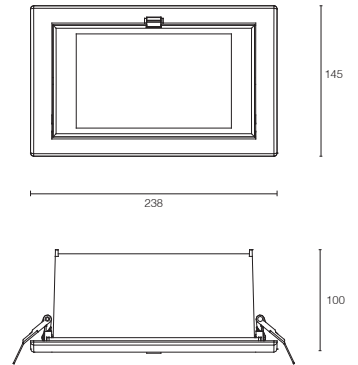

H [m]	[lux]	V-Beam [Ø cm]	H-Beam [Ø cm]
1	2020	160	210
2	505	320	430
3	224	480	640
4	126	640	860
5	81	810	1070