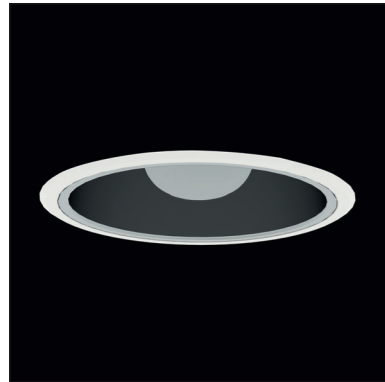

SYSTEM PWR	LUM. FLUX	CRI	CCT	
14W	1929 lm	80	3000K	
	2009 lm		4000K	
	1543 lm	92	2700K	
20W	1601 lm		3000K	
	1725 lm		4000K	
	2640 lm	80	3000K	
24W	2750 lm		4000K	
	3084 lm	80	3000K	
	3213 lm		4000K	
29W	2464 lm	92	2700K	
	2558 lm		3000K	
	2757 lm		4000K	
31W	3506 lm	80	3000K	
	3653 lm		4000K	
	2801 lm	92	2700K	
39W	2907 lm		3000K	
	3134 lm		4000K	
	4176 lm	80	3000K	
35W	4345 lm		4000K	
	3330 lm	92	2700K	
	3457 lm		3000K	
27W	3732 lm		4000K	
	4519 lm	92	2700K	
	4732 lm		3000K	
42W	5097 lm		4000K	
	3000 lm	95	Dim to warm 1800 - 3000K	
	19W	1496 lm	85	Meat
27W	2064 lm	85	Meat	
42W	2992 lm	85	Meat	
19W	1552 lm	85	Gold	
27W	2142 lm	85	Gold	
42W	3104 lm	85	Gold	

- Design

- Recessed luminaire
- Round shape
- Flat ceiling ring

- Variations

- available in 3 diameters: 185 & 220 mm

- Materials

- Aluminium ceiling ring
- Aluminium reflector
- Aluminium heatsink

- Optics

- Aluminium glossy reflector
- Mat diffusor inside
- 90°

- Power source

- Independent 230V AC driver
- Driver included
- Dali optional
- Casambi optional
- Phasecut optional

- Extra's

- Optional 1 hour emergency unit

- Light distribution curves

- See 'Fius' product page on our website

FIUS 220