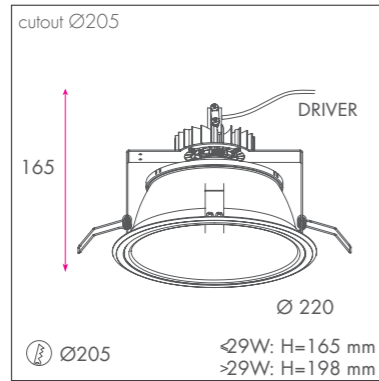

SYSTEM PWR	LUM. FLUX	CRI	CCT	
14W	1929 lm	80	3000K	
	2009 lm		4000K	
	1543 lm	92	2700K	
20W	1601 lm		3000K	
	1725 lm		4000K	
	2640 lm	80	3000K	
24W	2750 lm		4000K	
	3084 lm	80	3000K	
	3213 lm		4000K	
29W	2464 lm	92	2700K	
	2558 lm		3000K	
	2757 lm		4000K	
31W	3506 lm	80	3000K	
	3653 lm		4000K	
	2801 lm	92	2700K	
39W	2907 lm		3000K	
	3134 lm		4000K	
	4176 lm	80	3000K	
35W	4345 lm		4000K	
	3330 lm	92	2700K	
	3457 lm		3000K	
27W	3732 lm		4000K	
	4519 lm	92	2700K	
	4732 lm		3000K	
42W	5097 lm		4000K	
	3000 lm	95	Dim to warm 1800 - 3000K	
	19W	1496 lm	85	Meat
27W	2064 lm	85	Meat	
42W	2992 lm	85	Meat	
19W	1552 lm	85	Gold	
27W	2142 lm	85	Gold	
42W	3104 lm	85	Gold	

- Design

- Recessed luminaire
- Round shape
- Flat ceiling ring

- Variations

- available in 3 diameters: 185 & 220 mm

- Materials

- Aluminium ceiling ring
- Aluminium reflector
- Aluminium heatsink

- Optics

- Aluminium glossy reflector
- Mat diffusor inside
- 90°

- Power source

- Independent 230V AC driver
- Driver included
- Dali optional
- Casambi optional
- Phasecut optional

- Extra's

- Optional 1 hour emergency unit

- Light distribution curves

- See 'Fius' product page on our website

FIUS 220