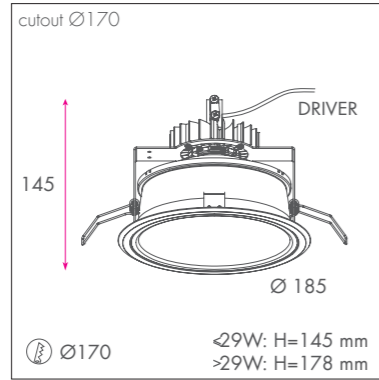

FIUS 185

SYSTEM PWR	LUM. FLUX	CRI	CCT	
14W	1929 lm	80	3000K	
	2009 lm		4000K	
	1543 lm	92	2700K	
20W	1601 lm		3000K	
	1725 lm		4000K	
	2640 lm	80	3000K	
24W	2750 lm		4000K	
	3084 lm	80	3000K	
	3213 lm		4000K	
29W	2464 lm	92	2700K	
	2558 lm		3000K	
	2757 lm		4000K	
31W	3506 lm	80	3000K	
	3653 lm		4000K	
	2801 lm	92	2700K	
39W	2907 lm		3000K	
	3134 lm		4000K	
	4176 lm	80	3000K	
35W	4345 lm		4000K	
	3330 lm	92	2700K	
	3457 lm		3000K	
27W	3732 lm		4000K	
	4519 lm	92	2700K	
	4732 lm		3000K	
42W	5097 lm		4000K	
	3000 lm	95	Dim to warm 1800 - 3000K	
	19W	1496 lm	85	Meat
27W	2064 lm	85	Meat	
42W	2992 lm	85	Meat	
19W	1552 lm	85	Gold	
27W	2142 lm	85	Gold	
42W	3104 lm	85	Gold	

- Design

- Recessed luminaire
- Round shape
- Flat ceiling ring

- Variations

- available in 3 diameters: 185 & 220 mm

- Materials

- Aluminium ceiling ring
- Aluminium reflector
- Aluminium heatsink

- Optics

- Aluminium glossy reflector
- Mat diffusor inside
- 90°

- Power source

- Independent 230V AC driver
- Driver included
- Dali optional
- Casambi optional
- Phasecut optional

- Extra's

- Optional 1 hour emergency unit

- Light distribution curves

- See 'Fius' product page on our website