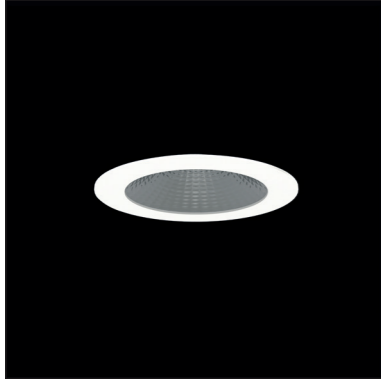

lunoo[®]
the lighting company

APOLLO 170/190/215

PROUDLY MADE IN BELGIUM

CONFIGURATIONS

APOLLO 170

SYSTEM PWR	LUM. FLUX	CRI	CCT
14W	1929 lm	80	3000K
	2009 lm		4000K
	1543 lm	92	2700K
20W	1601 lm		3000K
	1725 lm		4000K
	2640 lm	80	3000K
24W	2750 lm		4000K
	3084 lm	80	3000K
	3213 lm		4000K
29W	2464 lm	92	2700K
	2558 lm		3000K
	2757 lm		4000K
31W	3506 lm	80	3000K
	3653 lm		4000K
	2801 lm	92	2700K
39W	2907 lm		3000K
	3134 lm		4000K
	4176 lm	80	3000K
35W	4345 lm		4000K
	3330 lm	92	2700K
	3457 lm		3000K
39W	3732 lm		4000K
	4519 lm	92	2700K
	4732 lm		3000K
35W	5097 lm		4000K
	3000 lm	95	Dim to warm 1800 - 3000K

APOLLO 190

APOLLO 215

19W	1496 lm	85	Meat
27W	2064 lm	85	Meat
42W	2992 lm	85	Meat
19W	1552 lm	85	Gold
27W	2142 lm	85	Gold
42W	3104 lm	85	Gold

GENERAL INFO

- **Design**
 - Recessed luminaire
 - Round shape
 - Flat ceiling ring
- **Variations**
 - available in 3 diameters: 170, 190 & 215 mm
- **Materials**
 - Aluminium ceiling ring
 - Aluminium reflector
 - Aluminium heatsink
- **Optics**
 - Aluminium faceted reflector
 - 55°
 - Low UGR
- **Power source**
 - Independent 230V AC driver
 - Driver included
 - Dali optional
 - Casambi optional
 - Phasecut optional
- **Extra's**
 - Optional 1 hour emergency unit
 - Protective frosted glass
- **Light distribution curves**
 - See 'Apollo' product page on our website