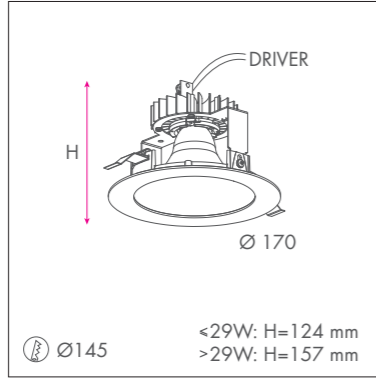

lunoo[®]
the lighting company

APOLLO 170/190/215

PROUDLY MADE IN BELGIUM

CONFIGURATIONS

APOLLO 170

SYSTEM PWR	LUM. FLUX	CRI	CCT
14W	1929 lm	80	3000K
	2009 lm		4000K
	1543 lm	92	2700K
20W	1601 lm		3000K
	1725 lm		4000K
	2640 lm	80	3000K
24W	2750 lm		4000K
	3084 lm	80	3000K
	3213 lm		4000K
29W	2464 lm	92	2700K
	2558 lm		3000K
	2757 lm		4000K
31W	3506 lm	80	3000K
	3653 lm		4000K
	2801 lm	92	2700K
39W	2907 lm		3000K
	3134 lm		4000K
	4176 lm	80	3000K
35W	4345 lm		4000K
	3330 lm	92	2700K
	3457 lm		3000K
39W	3732 lm		4000K
	4519 lm	92	2700K
	4732 lm		3000K
35W	5097 lm		4000K
	3000 lm	95	Dim to warm 1800 - 3000K

APOLLO 190

APOLLO 215

19W	1496 lm	85	Meat
27W	2064 lm	85	Meat
42W	2992 lm	85	Meat
19W	1552 lm	85	Gold
27W	2142 lm	85	Gold
42W	3104 lm	85	Gold

GENERAL INFO

- **Design**
 - Recessed luminaire
 - Round shape
 - Flat ceiling ring
- **Variations**
 - available in 3 diameters: 170, 190 & 215 mm
- **Materials**
 - Aluminium ceiling ring
 - Aluminium reflector
 - Aluminium heatsink
- **Optics**
 - Aluminium faceted reflector
 - 55°
 - Low UGR
- **Power source**
 - Independent 230V AC driver
 - Driver included
 - Dali optional
 - Casambi optional
 - Phasecut optional
- **Extra's**
 - Optional 1 hour emergency unit
 - Protective frosted glass
- **Light distribution curves**
 - See 'Apollo' product page on our website