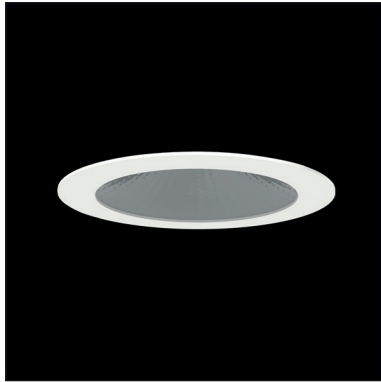

lunoo[®]
the lighting company

APOLLO 170/190/215

PROUDLY MADE IN BELGIUM

CONFIGURATIONS

APOLLO 170

SYSTEM PWR	LUM. FLUX	CRI	CCT
14W	1929 lm	80	3000K
	2009 lm		4000K
	1543 lm	92	2700K
20W	1601 lm		3000K
	1725 lm		4000K
	2640 lm	80	3000K
24W	2750 lm		4000K
	3084 lm	80	3000K
	3213 lm		4000K
29W	2464 lm	92	2700K
	2558 lm		3000K
	2757 lm		4000K
31W	3506 lm	80	3000K
	3653 lm		4000K
	2801 lm	92	2700K
39W	2907 lm		3000K
	3134 lm		4000K
	4176 lm	80	3000K
35W	4345 lm		4000K
	3330 lm	92	2700K
	3457 lm		3000K
39W	3732 lm		4000K
	4519 lm	92	2700K
	4732 lm		3000K
35W	5097 lm		4000K
	3000 lm	95	Dim to warm 1800 - 3000K

APOLLO 190

APOLLO 215

19W	1496 lm	85	Meat
27W	2064 lm	85	Meat
42W	2992 lm	85	Meat
19W	1552 lm	85	Gold
27W	2142 lm	85	Gold
42W	3104 lm	85	Gold

GENERAL INFO

- **Design**
 - Recessed luminaire
 - Round shape
 - Flat ceiling ring
- **Variations**
 - available in 3 diameters: 170, 190 & 215 mm
- **Materials**
 - Aluminium ceiling ring
 - Aluminium reflector
 - Aluminium heatsink
- **Optics**
 - Aluminium faceted reflector
 - 55°
 - Low UGR
- **Power source**
 - Independent 230V AC driver
 - Driver included
 - Dali optional
 - Casambi optional
 - Phasecut optional
- **Extra's**
 - Optional 1 hour emergency unit
 - Protective frosted glass
- **Light distribution curves**
 - See 'Apollo' product page on our website