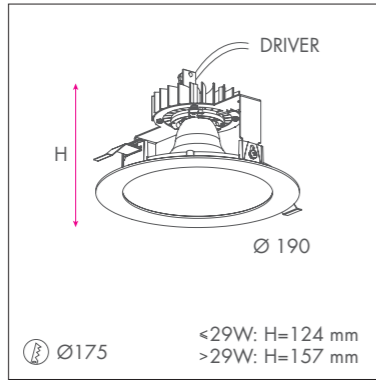

lunoo[®]
the lighting company

APOLLO 170/190/215

PROUDLY MADE IN BELGIUM

CONFIGURATIONS

APOLLO 170

SYSTEM PWR	LUM. FLUX	CRI	CCT
14W	1929 lm	80	3000K
	2009 lm		4000K
	1543 lm	92	2700K
20W	1601 lm		3000K
	1725 lm		4000K
	2640 lm	80	3000K
24W	2750 lm		4000K
	3084 lm	80	3000K
	3213 lm		4000K
29W	2464 lm	92	2700K
	2558 lm		3000K
	2757 lm		4000K
31W	3506 lm	80	3000K
	3653 lm		4000K
	2801 lm	92	2700K
39W	2907 lm		3000K
	3134 lm		4000K
	4176 lm	80	3000K
35W	4345 lm		4000K
	3330 lm	92	2700K
	3457 lm		3000K
39W	3732 lm		4000K
	4519 lm	92	2700K
	4732 lm		3000K
35W	5097 lm		4000K
	3000 lm	95	Dim to warm 1800 - 3000K

APOLLO 190

APOLLO 215

19W	1496 lm	85	Meat
27W	2064 lm	85	Meat
42W	2992 lm	85	Meat
19W	1552 lm	85	Gold
27W	2142 lm	85	Gold
42W	3104 lm	85	Gold

GENERAL INFO

- **Design**
 - Recessed luminaire
 - Round shape
 - Flat ceiling ring
- **Variations**
 - available in 3 diameters: 170, 190 & 215 mm
- **Materials**
 - Aluminium ceiling ring
 - Aluminium reflector
 - Aluminium heatsink
- **Optics**
 - Aluminium faceted reflector
 - 55°
 - Low UGR
- **Power source**
 - Independent 230V AC driver
 - Driver included
 - Dali optional
 - Casambi optional
 - Phasecut optional
- **Extra's**
 - Optional 1 hour emergency unit
 - Protective frosted glass
- **Light distribution curves**
 - See 'Apollo' product page on our website