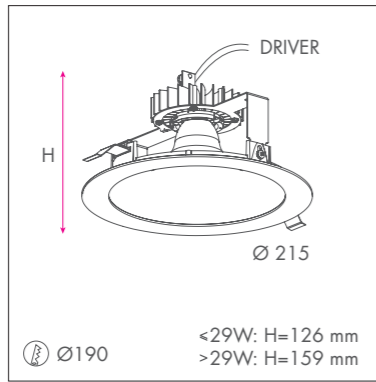

lunoo[®]
the lighting company

APOLLO 170/190/215

PROUDLY MADE IN BELGIUM

CONFIGURATIONS

APOLLO 170

SYSTEM PWR	LUM. FLUX	CRI	CCT
14W	1929 lm	80	3000K
	2009 lm		4000K
	1543 lm	92	2700K
20W	1601 lm		3000K
	1725 lm		4000K
	2640 lm	80	3000K
24W	2750 lm		4000K
	3084 lm	80	3000K
	3213 lm		4000K
29W	2464 lm	92	2700K
	2558 lm		3000K
	2757 lm		4000K
31W	3506 lm	80	3000K
	3653 lm		4000K
	2801 lm	92	2700K
39W	2907 lm		3000K
	3134 lm		4000K
	4176 lm	80	3000K
35W	4345 lm		4000K
	3330 lm	92	2700K
	3457 lm		3000K
39W	3732 lm		4000K
	4519 lm	92	2700K
	4732 lm		3000K
35W	5097 lm		4000K
	3000 lm	95	Dim to warm 1800 - 3000K

APOLLO 190

APOLLO 215

19W	1496 lm	85	Meat
27W	2064 lm	85	Meat
42W	2992 lm	85	Meat
19W	1552 lm	85	Gold
27W	2142 lm	85	Gold
42W	3104 lm	85	Gold

GENERAL INFO

- **Design**
 - Recessed luminaire
 - Round shape
 - Flat ceiling ring
- **Variations**
 - available in 3 diameters: 170, 190 & 215 mm
- **Materials**
 - Aluminium ceiling ring
 - Aluminium reflector
 - Aluminium heatsink
- **Optics**
 - Aluminium faceted reflector
 - 55°
 - Low UGR
- **Power source**
 - Independent 230V AC driver
 - Driver included
 - Dali optional
 - Casambi optional
 - Phasecut optional
- **Extra's**
 - Optional 1 hour emergency unit
 - Protective frosted glass
- **Light distribution curves**
 - See 'Apollo' product page on our website