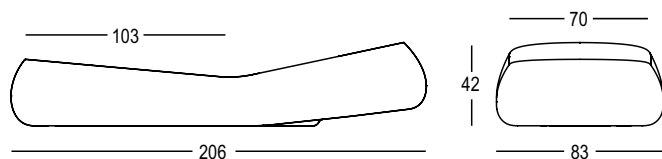

GUMBALL SUNLOUNGE

DESIGN
ALBERTO BROGLIATO
2011

CUSHION

STRUCTURE

Materials:
Struttura / Structure:
Polietilene / Polyethylene
Cuscino / Cushion:
DryFeel S
EVA
Ecopelle / Sky
Tessuto tecnico / Technical fabric