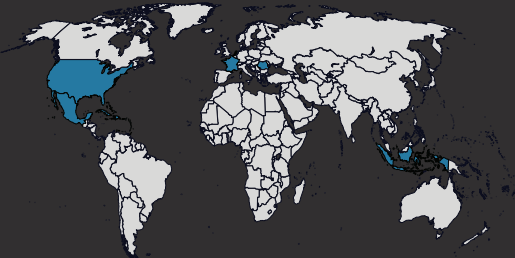

INT. EXPERIENCE

Panama, Romania, Singapore,
Indonesia, The Netherlands, France,
Trinidad & Tobago, Mexico, USA,
Curacao, Aruba, Bonaire,
Caribbean Islands

ABOUT US

Updated: 2023

MDP Marine is an all-round independent marine surveying and consultancy company based in Curaçao, Dutch Caribbean. The company's foundation is based on well over a decade of experience in the marine industry along with a solid educational background of its founder and Managing Director Maurits D. P. Winkel.

M.D.P. WINKEL
Owner Director MDP Marine

CONTACT

+5999 516 5090

m.winkel@mdpmarine.com
www.mdpmarine.com

facebook.com/mdpmarine
linkedin.com/mdpmarine

Trompetbloemweg 21A
Willemstad
Curaçao

LANGUAGES

English, Spanish, Dutch, Papiamentu

INT. EXPERIENCE

Panama, Romania, Singapore,
Indonesia, The Netherlands, France,
Trinidad & Tobago, Mexico, USA,
Curacao, Aruba, Bonaire,
Caribbean Islands

BACKGROUND

- Naval Architecture / Inholland University Delft / BEng
- Industrial Management / University of Utrecht / BEng
- Diploma in Marine Surveying / Lloyd's Maritime Academy
- Fellow of the Royal Institution of Naval Architects
- Member of The Society of Marine Consulting Engineers and Ship Surveyors
- Member of the International Institute for Marine Surveying