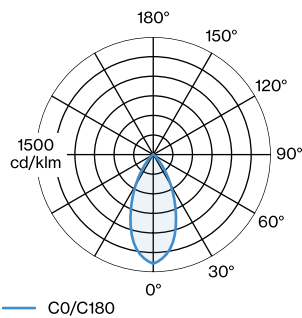

OPTICAL

Beam angle 47°

PHYSICAL

Length 100 mm
 Width 100 mm
 Height 100 mm
 0.66 kg

ELECTRICAL

100 - 240 V
 Total connected power 6.6^b to 6.7^a W
 Class 1
 Safety distance 0.3 m

^a LED 3000K CRI 80 white
^b LED 2700K CRI 80 white
^c Color may deviate slightly due to production conditions.

LIGHT DISTRIBUTION

[146120B0] The technical data represent rated values for an ambient temperature of 25°C. The data values for the luminous flux are initially subject to a tolerance of +/- 10%, those for the electrical connected load are initially subject to a tolerance of +/- 10%, and those for the colour temperature are initially subject to a tolerance of +/- 150 K. No liability is assumed for typographical or printing errors. The general terms and conditions of Wever & Ducré BV apply.
 © Wever & Ducré BV · Spinnerijstraat 99/21 · 8500 Kortrijk · Belgium · www.weverducre.com

TYPE	COLOUR	Ø · H (MM)	ORDERCODE
2700K >90 CRI GU10	Black	ø50-58	9 0 1 2 2 8 B 3
3000K >90 CRI GU10	Black	ø50-58	9 0 1 2 2 8 B 5
2700K >90 CRI GU10	White	ø50-58	9 0 1 2 2 8 W 3
3000K >90 CRI GU10	White	ø50-58	9 0 1 2 2 8 W 5
2700K >80 CRI GU10	Silver	ø50-52	9 0 5 2 2 7 S 2
3000K >80 CRI GU10	Silver	ø50-52	9 0 5 2 2 7 S 4