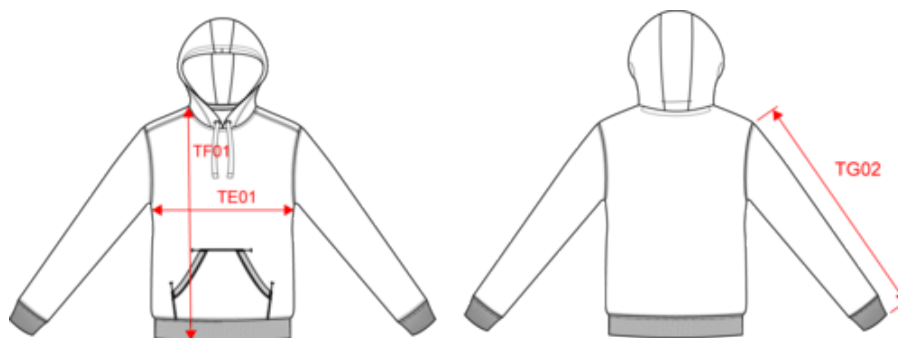

## Afmeting

Measurements in cm	XS	S	M	L	XL	XXL	3XL	4XL
TE01 - 1/2 chest width at 1.5cm below armhole	49.00	52.00	55.00	58.00	61.00	64.00	67.00	70.00
TF01 - Total height from HSP	68.00	70.00	72.00	74.00	76.00	78.00	80.00	82.00
TG02 - Long sleeve length	65.60	66.40	67.10	68.00	68.60	69.40	70.45	71.40