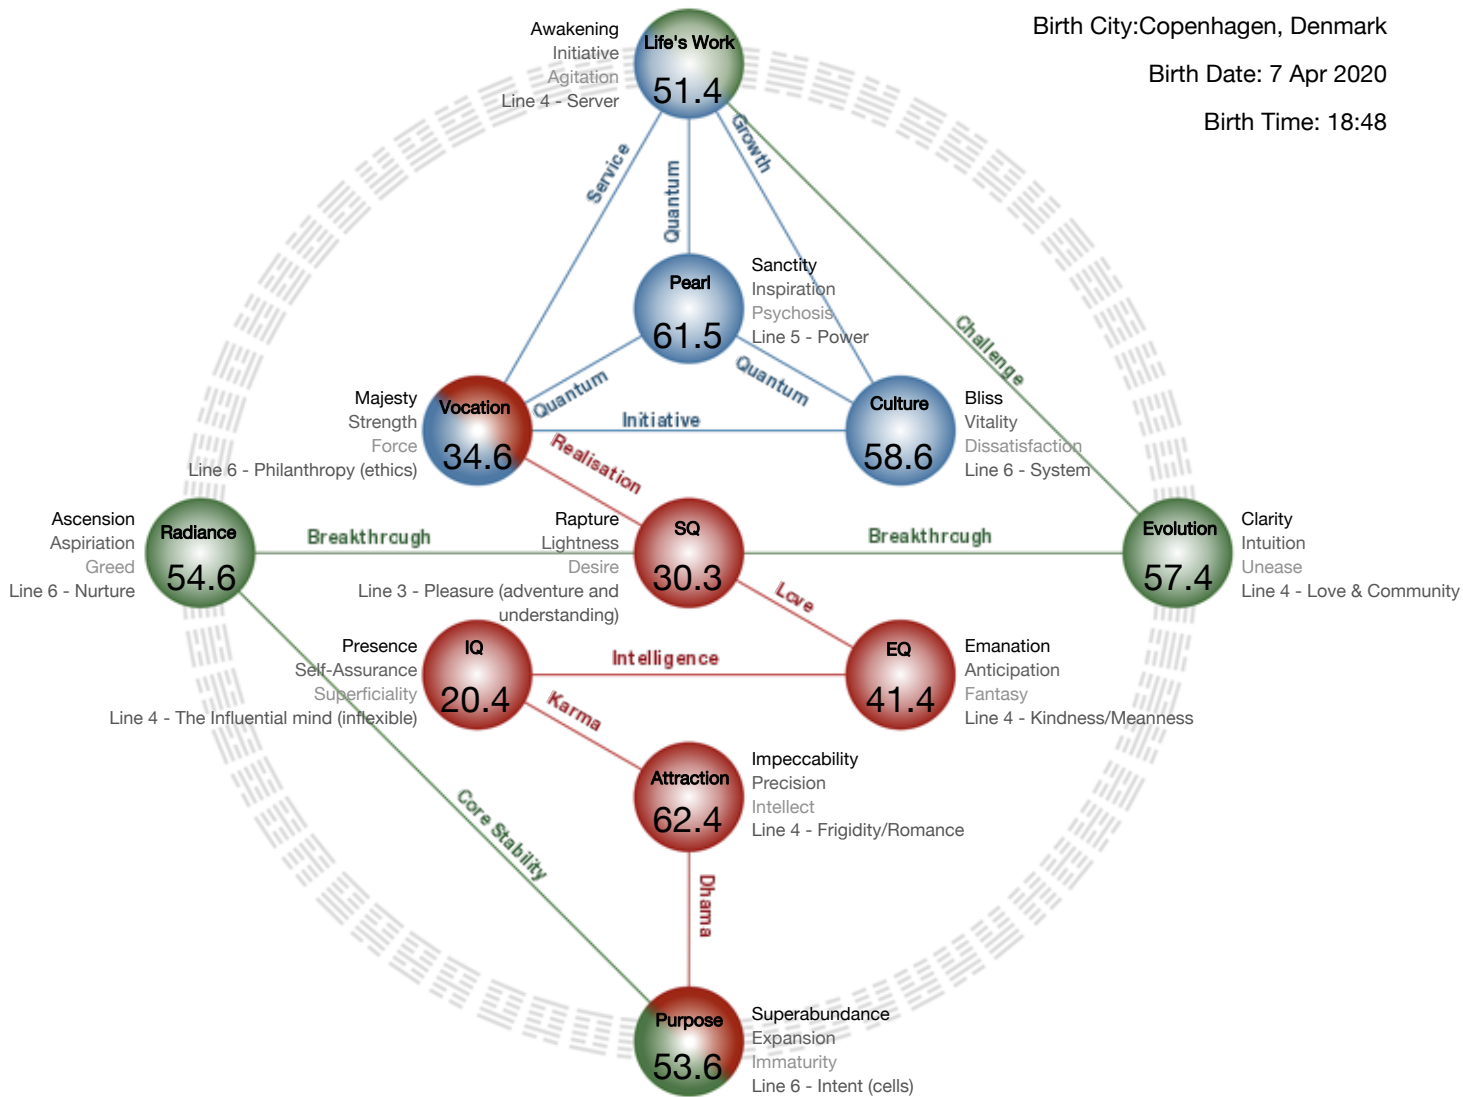

GENE KEYS

HOLOGENETIC PROFILE

Live the Impossible

Genius

My deepest Purpose in life is to manifest the Gift of **Expansion**.
To realise my Purpose I need to transform the Shadow of **Immaturity**.

Love

In relationships my greatest challenge is to transform the Shadow of **Force**
into the Gift of **Strength**.
The highest expression of my heart is **Rapture**.

My Purpose - *what deeply fulfils me* - Gene Key 53

There is a pressure inside you that wants to transcend everything you create or build. This may present a dilemma for you if you are not the kind of person who can continually adapt and change to keep up with evolution. The moment you have reached one level of evolution, you are already transcending it and moving to the next, which means that there is a part of you that can never rest. This part is your spirit, which has a single aim — to keep expanding into greater and greater dimensions of freedom. The purpose of your life is to watch your own developmental process without blocking it in any way. If you allow yourself to stop expanding, then you will stop transcending. Every stage of your life is simply building towards a greater expression of freedom on all levels. Ultimately, if you let go and trust the process, you are destined to transcend even your own destiny, which is the most mystical state of all!

Live The Impossible - FULL PROFILE

Birth City: Copenhagen, Denmark

Birth Date: 7 Apr 2020

Birth Time: 18:48

The Siddhi - my essence
 The Gift - my creativity
 The Shadow - my challenge

Genius ●
 Love ●
 Prosperity ●

UNDERSTANDING YOUR PROFILE
 is an amazing journey of self discovery
 into your Genius, Love and Prosperity

To begin exploring your Profile,
 follow Step 1 of the Golden Path Program

It's free on: www.genekeys.com