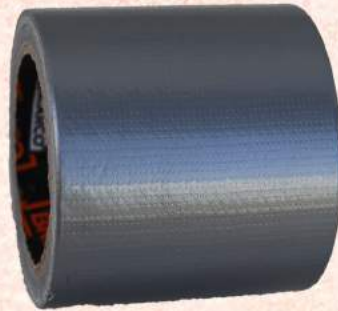

Ref. 108890
CINTA AMERICANA
Mod. RANGER
GRIS 50mm x 5m