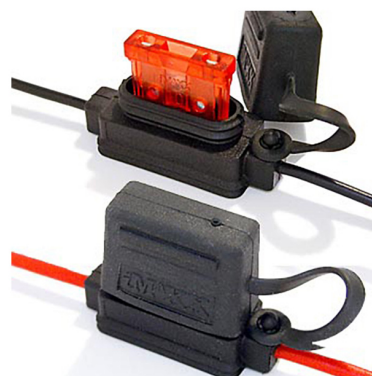

NORMOTO FUSE HOLDERS CABLE ENDS

- 1.5 mm² black or 2.5 mm² red cable, 235 mm each side
- Box-type phosphor bronze CuSn fuse receptacles
- Splash waterproof with cover (IP56)
- Self-extinguishing body and cover materials

PRT NR.	WIRERANGE MM ²	PRODUCT IMAGE	DESCRIPTION
FH1325	1.5 black		Holder for SBF1500 and SBF1900 series up to 20A (1 position)
FH1105			Holder for SBF1500 and SBF1900 series up to 30A (1 position)
FH1101			Mounting bracket for FH1325 and FH1335, stackable Supplied without fuse holder