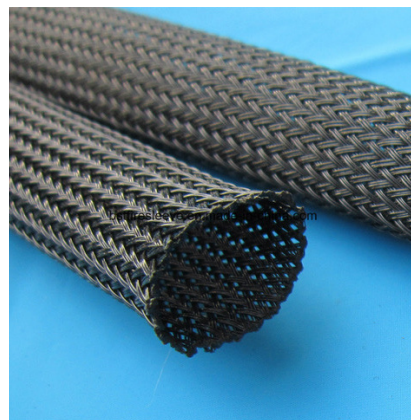

PET-PG

FEATURES & BENEFITS

PET-PG braided sleeving is a flexible cable protection, high abrasion resistance and ease of application. The special braid construction permits the sleeving bore to be expanded up to 300%. irregular shapes.

APPLICATIONS

PET-PG is suited for the mechanical protection of wire harnesses, hoses and all other applications where exceptional flexibility combined with superior abrasion/cut resistance is required. It also serves as an economical means for wire bundling that will not trap heat or moisture, expanding over irregular shapes, and then contracting to conform and grip.

MATERIAL DATA

Material	Polyester (PET)
Operating Temp Range	-50C to + 150C, Intermittent + 220°C. Melting Point +250°C Tensile Strength 100,000 PSI
Tensile Strength	UL 224 VW -1- Low Smoke – Zero Halogen
Flammability	ROHS Compliant
Halogen Free	

PET-PG is supplied in colours Black and Grey and we can also offer material hot cut to length. This melts the monofilaments during the cutting action, bonding the braid crossover points and preventing fraying of the cut end.