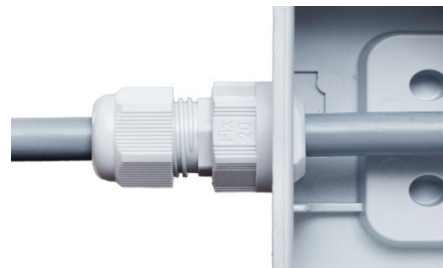

POLYAMIDE PA6 V-2 JACOB "PERFECT FIX" CABLE GLANDS, METRIC

Material	Polyamide PA6 V-2
Connecting thread	Metric (EN 60423)
Temperature range	-20 °C up to +100 °C
Protection grade	IP68
Standard colors	Silver grey (RAL 7001), light grey (RAL 7035), black (RAL 9005)

Properties

Quick and easy installation without special tools
 Trouble-free mounting and dismounting from one side
 Locknut on the inner side dispensable
 Advantageous for installation in areas with limited space
 Installation in clearance holes with dimensions according to EN 62444
 No inner thread required
 Continuously adjustable in wall thickness from 1 - 4 mm
 Integrated anchorage
 Wide sealing and clamping range

Typenr.	Hole diameter (mm)	Wall thickness (mm)	Cable diameter (mm)	Height (mm)	Packing (pcs)
M16 PA6 V-2 cable gland Perfect fix	16,1 - 16,3	1 - 4	5,0 - 10,0	38,5	100
M20 PA6 V-2 cable gland Perfect fix	20,1 - 20,4	1 - 4	8,0 - 13,0	42,5	100
M25 PA6 V-2 cable gland Perfect fix	25,1 - 25,4	1 - 4	11,0 - 17,0	48,0	50
M32 PA6 V-2 cable gland Perfect fix	32,1 - 32,4	1 - 4	15,0 - 21,0	58,5	25