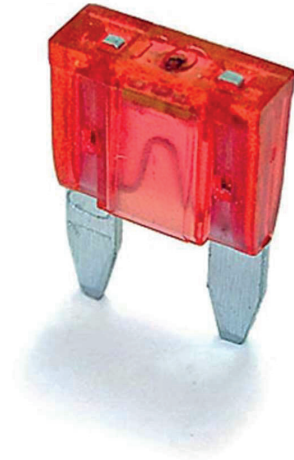

MINIOTO SBF7900 SERIES SHOBLO

- Complies with SAE J2077 and general standards
- The built-in LED lights up after the fusing element has interrupted (Sho Blo)
- Element visibility from sides, transparent fuse bodies
- Blade rigidity through robust/sturdy body construction
- Safe and highly reliable/consistent operation with a single piece construction
- Self extinguishing transparent, color coded temperature resistive body materials

PRT NR.	COLOR	TAB	B	H	RATING A	RATING V	MOQ
SBF7902	grey	2.8	10.9	17	2	32	10
SBF7903	violet	2.8	10.9	17	3	32	10
SBF7904	pink	2.8	10.9	17	4	32	10
SBF7905	tan	2.8	10.9	17	5	32	10
SBF7975	brown	2.8	10.9	17	7.5	32	10
SBF7910	red	2.8	10.9	17	10	32	10
SBF7915	blue	2.8	10.9	17	15	32	10
SBF7920	yellow	2.8	10.9	17	20	32	10
SBF7925	natural	2.8	10.9	17	25	32	10
SBF7930	green	2.8	10.9	17	30	32	10