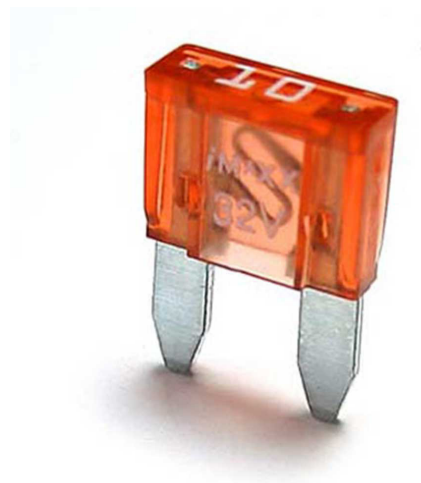

MINIOTO BF7000 SERIES

- Meets international specs, complies to JASO and other standards
- Check fuse in fuse block using test points at top of the fuse
- Element visibility from sides, semi transparent fuse bodies
- Blade rigidity through robust/sturdy body construction
- Safe and highly reliable/consistent operation with a single piece construction
- Rated at 58 Volt
- Color coded body materials
- Rating marked on top using OCR font
- Silver plated blades
- Used in Japanese, American, European and Korean designed vehicles

PRT NR.	COLOR	TAB	B	H	RATING A	RATING V	MOQ
BF7002P	grey	2.8	10.9	16.2	2	32	50
BF7003	violet	2.8	11.1	16.2	3	32	50
BF7004	pink	2.8	11.1	16.2	4	32	50
BF7005	tan	2.8	11.1	16.2	5	32	50
BF7075	brown	2.8	11.1	16.2	7.5	32	50
BF7010	red	2.8	11.1	16.2	10	32	50
BF7015	blue	2.8	11.1	16.2	15	32	50
BF7020	yellow	2.8	11.1	16.2	20	32	50
BF7025	natural	2.8	11.1	16.2	25	32	50
SBF1830	green	5.2	19.0	20.0	30	80	100