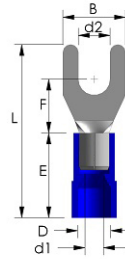

TERMINALS

PVC insulated spade terminals

Maximum electrical rating : 600 V max.
 Maximum temperature : 75 °C
 Insulation material : PVC
 Terminal material : Copper

Also available without sleeve and with "easy entry"

RoHS compliant

PRT NR.	WIRE RANGE (MM ²)	COLOR	D2	B	L	F	E	D	D1	PACKED
RBFV 1.25-B3A	0.5~1.5	red	3.2	5.7	21	6.5	10	4.3	1.7	10 x 100
RBFV 1.25-YS3A	0.5~1.5	red	3.7	6.4	21	6.5	10	4.3	1.7	10 x 100
RBFV 1.25-YS4A	0.5~1.5	red	4.3	6.4	21	6.5	10	4.3	1.7	10 x 100
RBFV 1.25-S4A	0.5~1.5	red	4.3	7.2	21	6.5	10	4.3	1.7	10 x 100
RBFV 1.25-5A	0.5~1.5	red	5.3	8.1	21	6.5	10	4.3	1.7	10 x 100
RBFV 1.25-6A	0.5~1.5	red	6.4	9.5	21	6.5	10	4.3	1.7	10 x 100
BVF 1.25-8A	0.5~1.5	red	8.4	12	27.2	11	10	4.1	1.7	10 x 100
RBFV 2-B3A	1.5~2.5	blue	3.2	5.7	21	6.5	10	4.8	2.3	10 x 100
RBFV 2-YS3A	1.5~2.5	blue	3.7	6	21	6.5	10	4.8	2.3	10 x 100
RBFV 2-S3A	1.5~2.5	blue	3.7	7.2	21	6.5	10	4.8	2.3	10 x 100
RBFV 2-YS4A	1.5~2.5	blue	4.3	6.4	21	6.5	10	4.8	2.3	10 x 100
RBFV 2-S4A	1.5~2.5	blue	4.3	7.2	21	6.5	10	4.8	2.3	10 x 100
RBFV 2-S4LA	1.5~2.5	blue	4.3	7.9	21	6.5	10	4.8	2.3	10 x 100
RBFV 2-5A	1.5~2.5	blue	5.3	7.9	21	6.5	10	4.8	2.3	10 x 100
RBFV 2-S5A	1.5~2.5	blue	5.3	9.3	21	6.5	10	4.8	2.3	10 x 100
RBFV 2-6A	1.5~2.5	blue	6.4	12	27.5	11	10	4.8	2.3	10 x 100
RBFV 5.5-3A	4~6	yellow	3.7	8.3	25.5	7	13	6.2	3.4	10 x 100
RBFV 5.5-S4A	4~6	yellow	4.3	8.3	25.5	7	13	6.2	3.4	10 x 100
RBFV 5.5-4LA	4~6	yellow	4.3	9	25.5	7	13	6.2	3.4	10 x 100
RBFV 5.5-5A	4~6	yellow	5.3	9	25.5	7	13	6.2	3.4	10 x 100
RBFV 5.5-6A	4~6	yellow	6.4	12	31.5	12	13	6.2	3.4	10 x 100
RBFV 5.5-8A	4~6	yellow	8.4	14	30.5	11.5	13	6.2	3.4	10 x 100