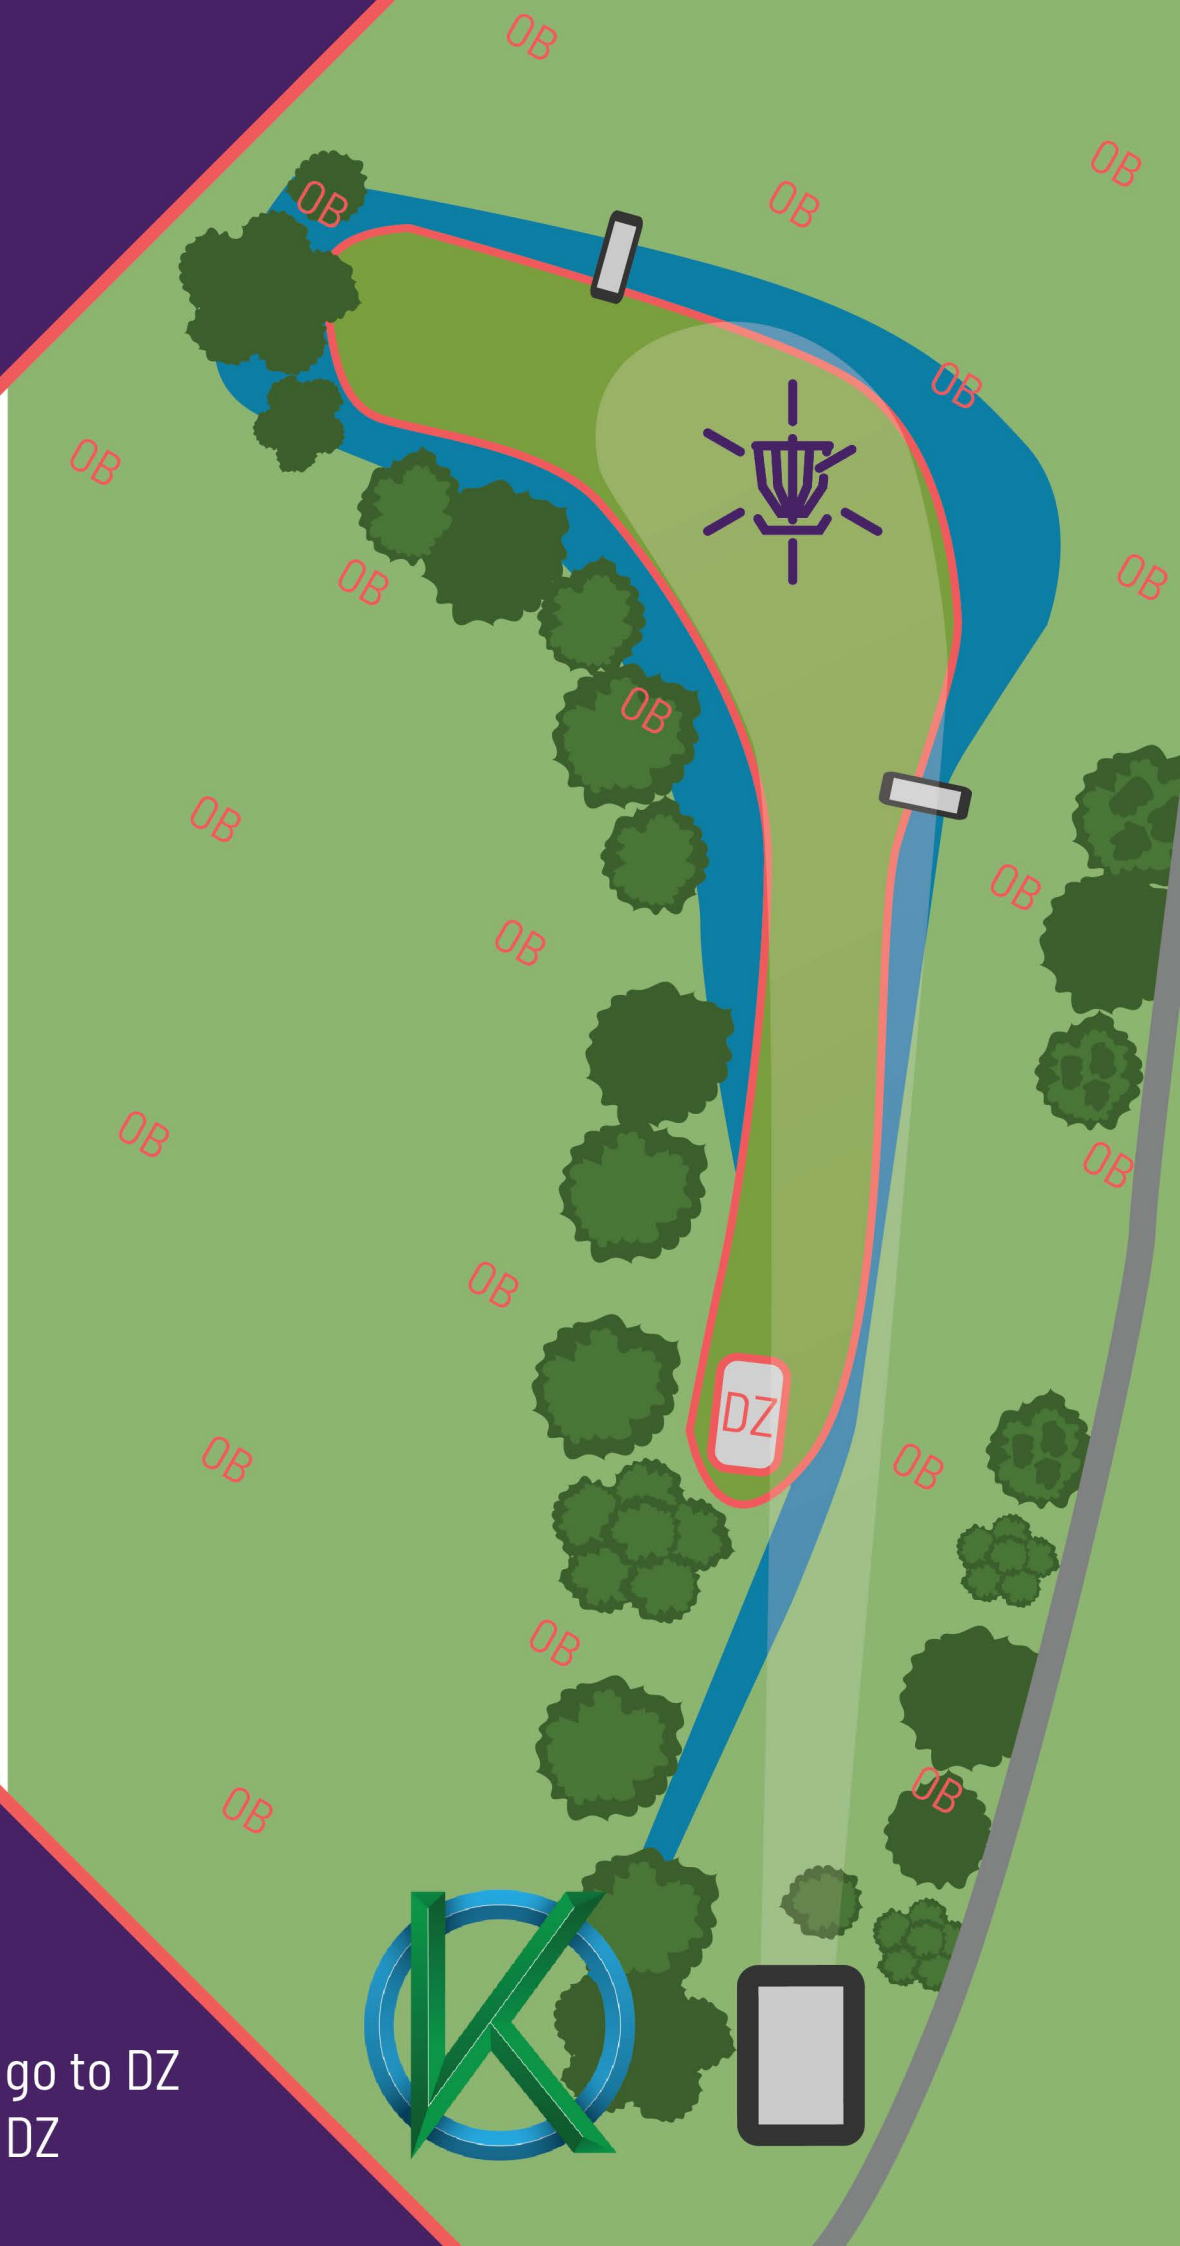

PDGA

EURO
TOUR

MPO
FPO

17

PAR
3

115_m
377_{ft}

INFO

- Island green
- OB on tee shot - go to DZ
- Normal OB from DZ