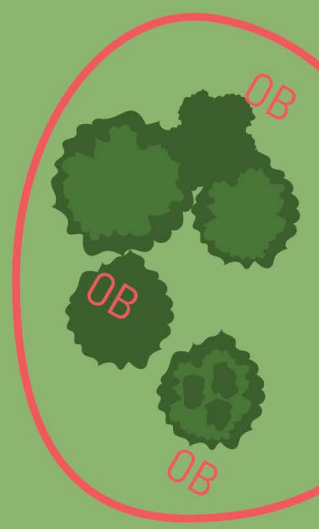

**INFO**

- OB left, right and long

MPO

11

PAR  
3

149<sub>m</sub>  
489<sub>ft</sub>

MPO  
FPO

12

### INFO

- OB right and pond
- Caution: Be very careful while retrieving discs close to the lake

MPO

**13**

PAR  
**3**

**103**<sub>m</sub>  
**338**<sub>ft</sub>

**INFO**

- OB right near #15 tee
- OB left near #18 green and fairway