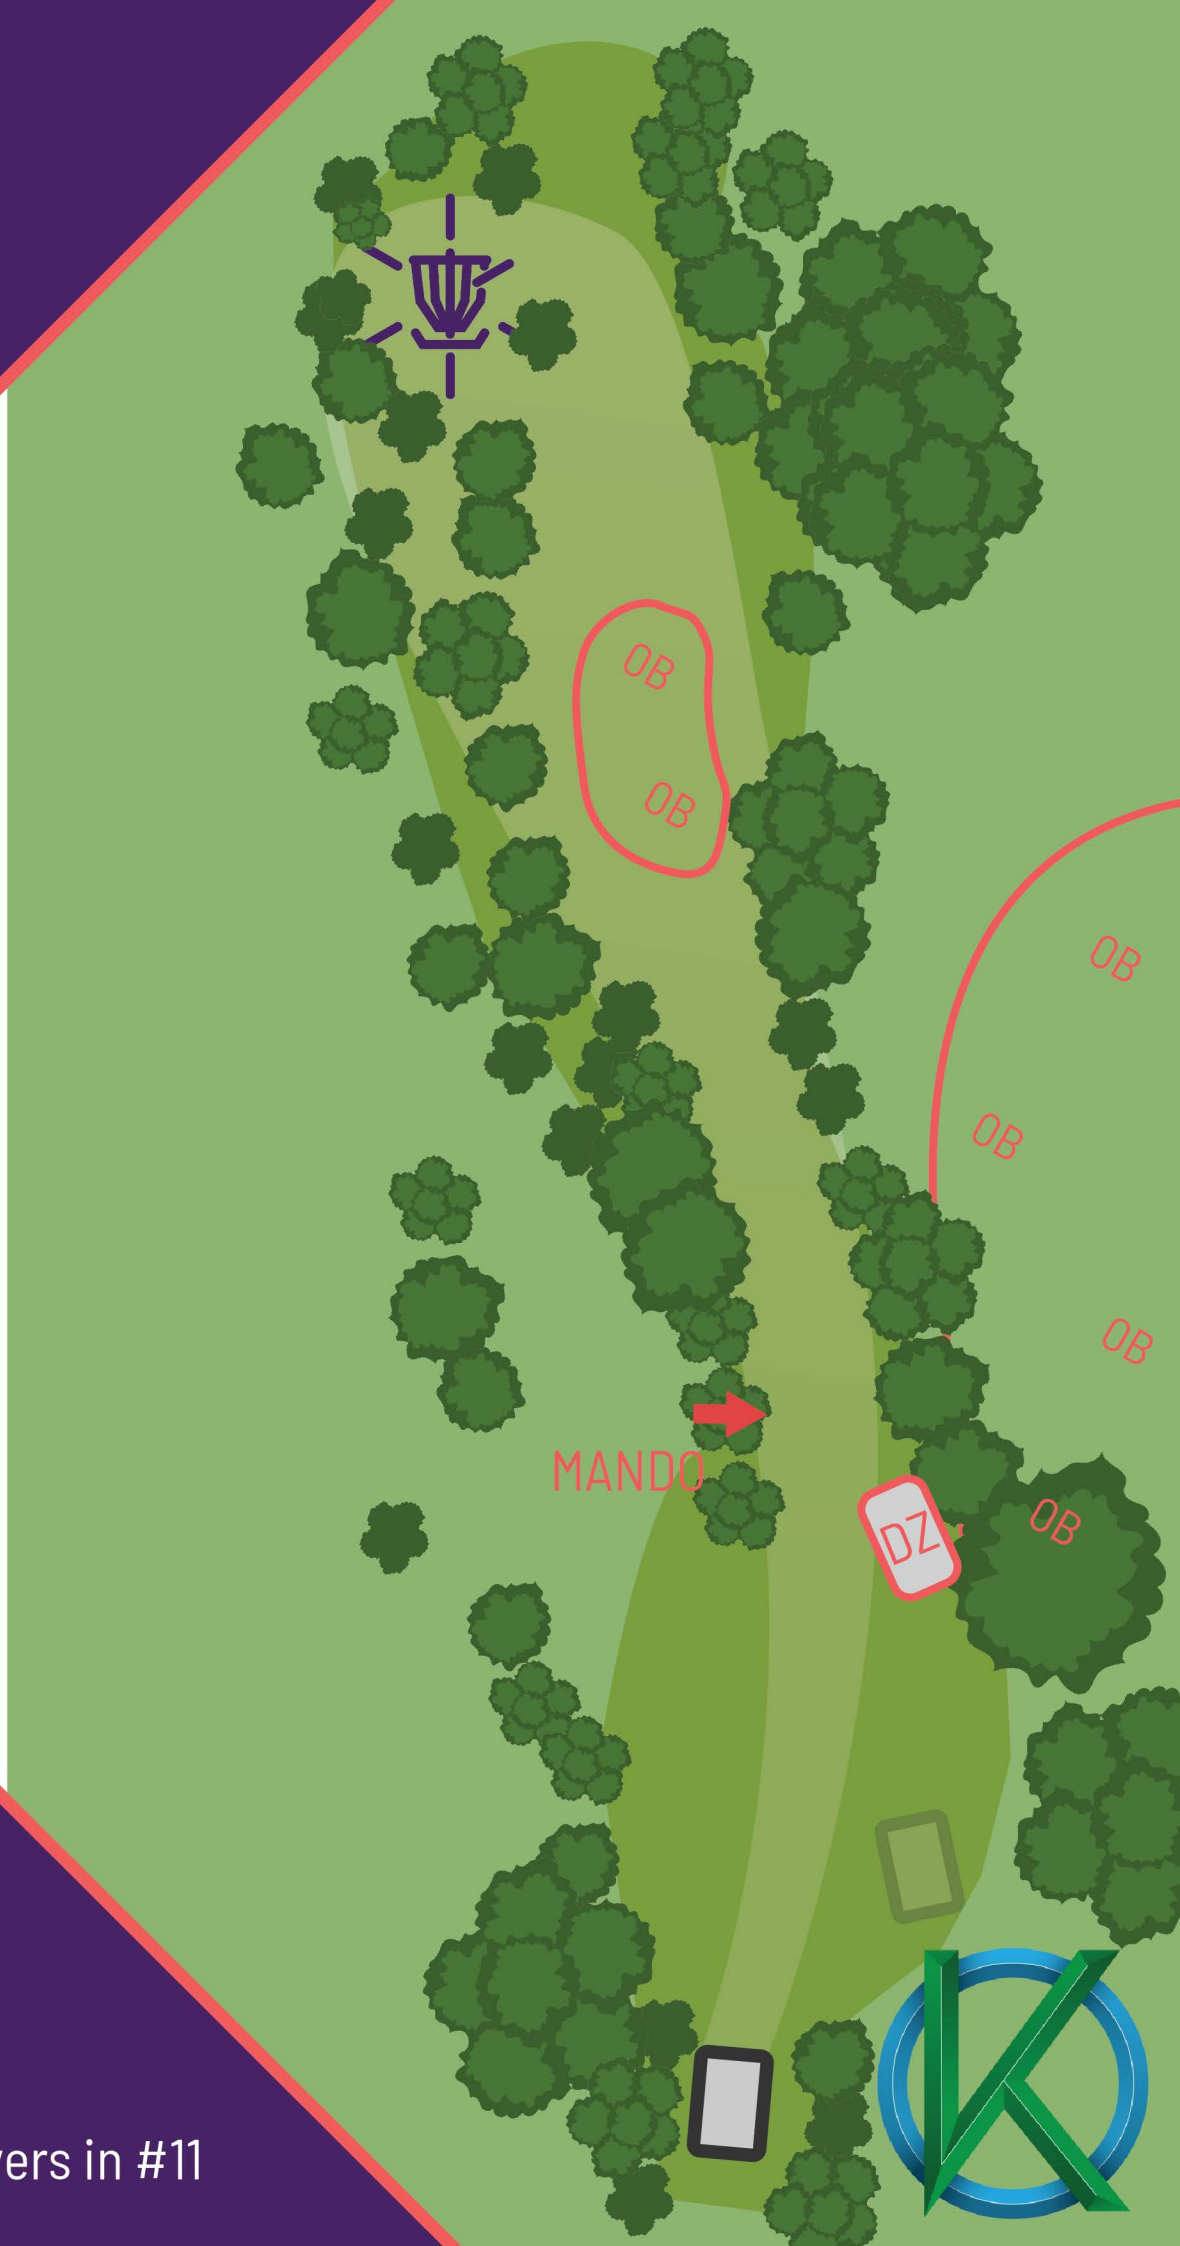

PDGA

EURO
TOUR

MPO

8

PAR

4

241_m
791_{ft}

INFO

- Mando right
- DZ for mando
- OB right and in marked circle
- Be aware of players in #11