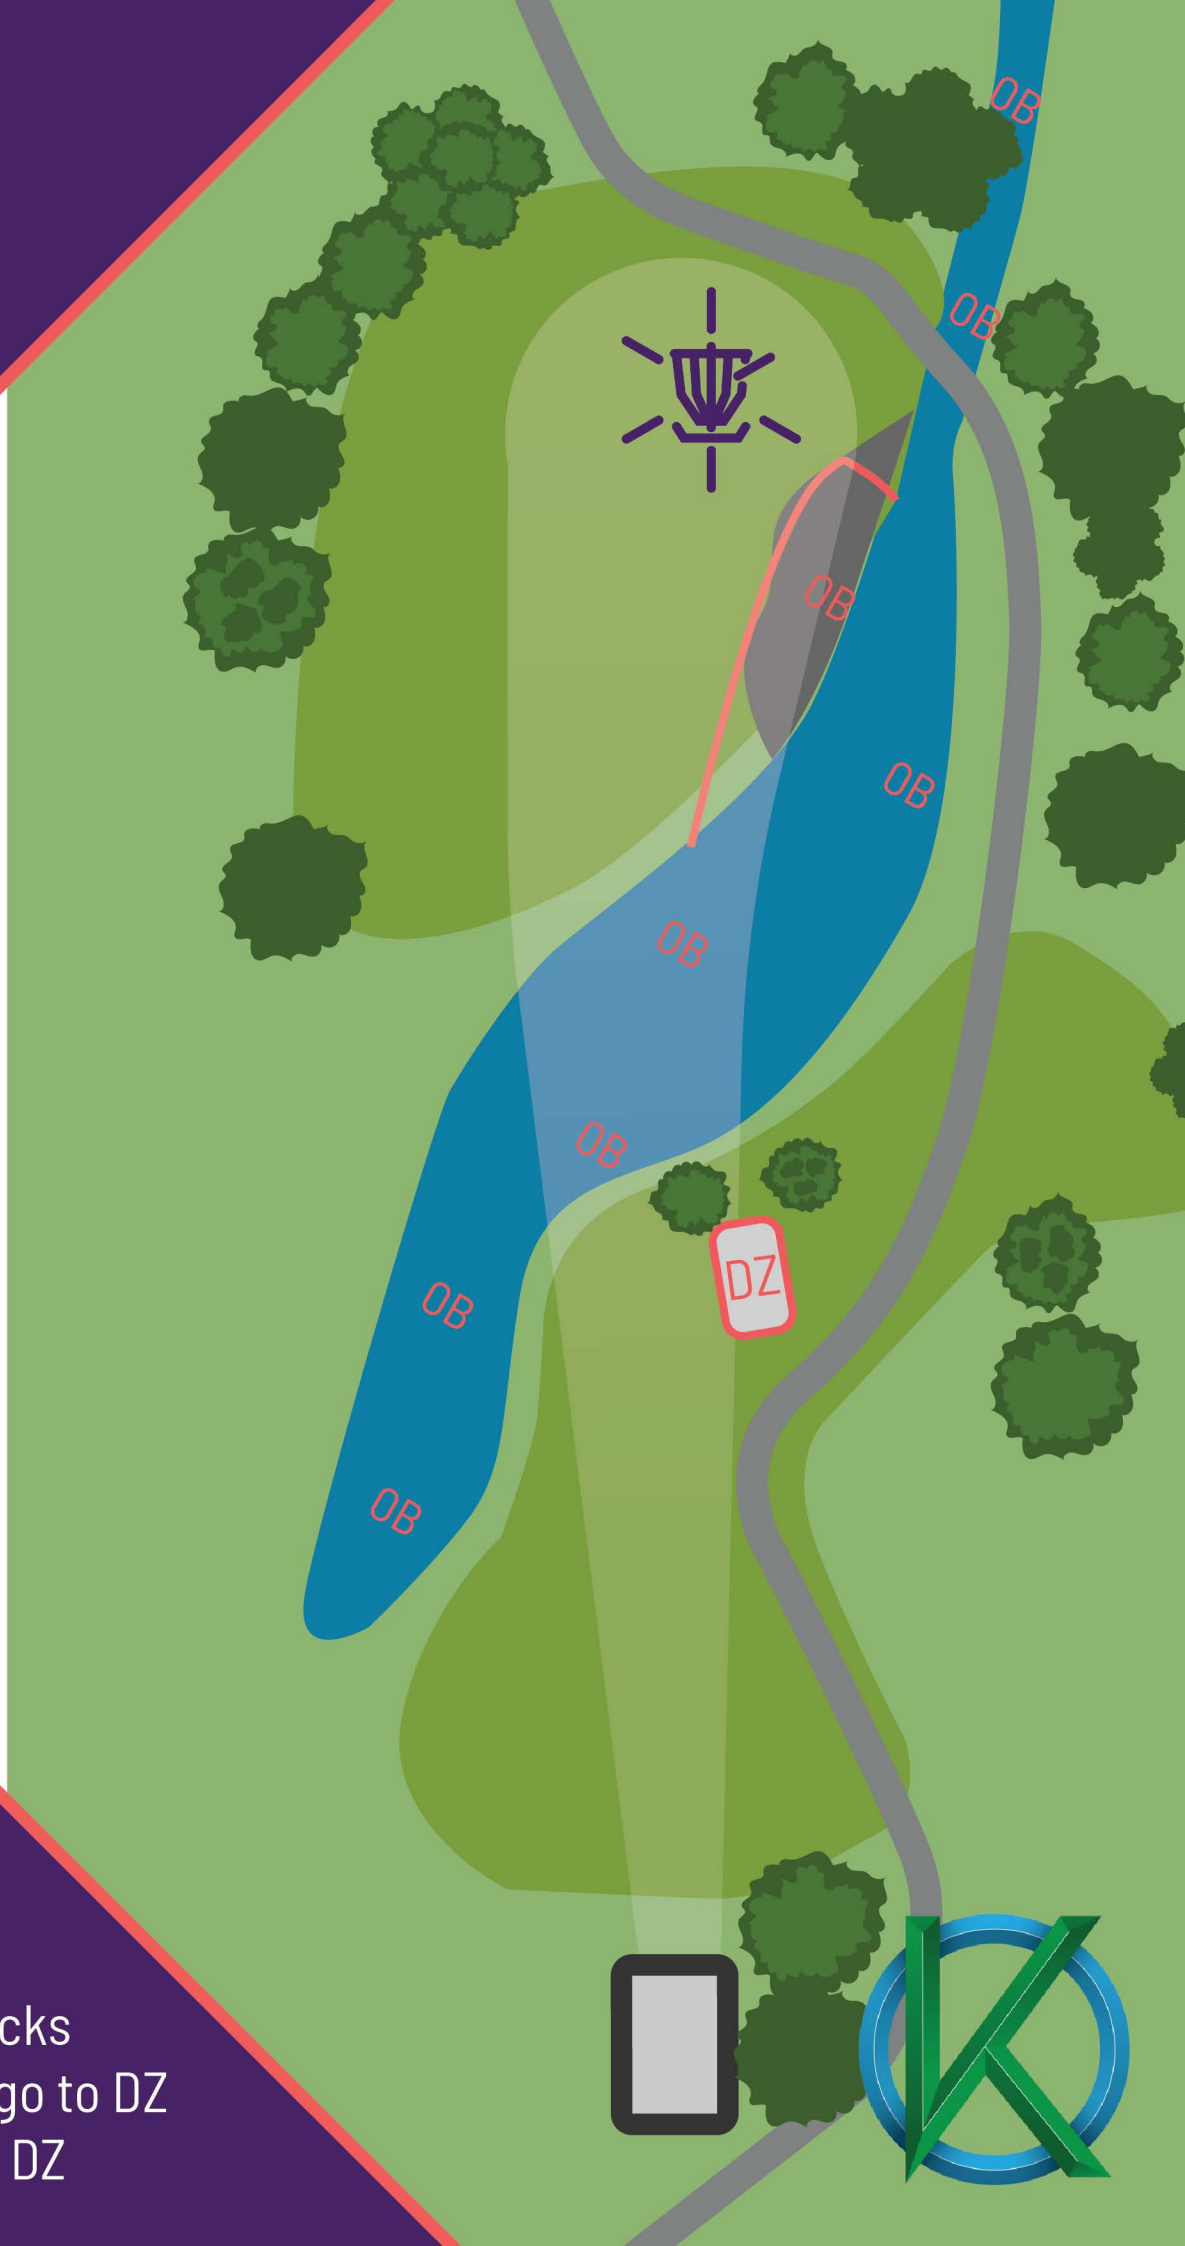

- OB right near #15 tee
- OB in all water and left of pond

PDGA  
**EURO  
TOUR**

**MPO**  
**FPO**

**15**

PAR  
**3**

**106**<sub>m</sub>  
**348** ft

**INFO**

- OB water and rocks
- OB on tee drive go to DZ
- Normal OB from DZ