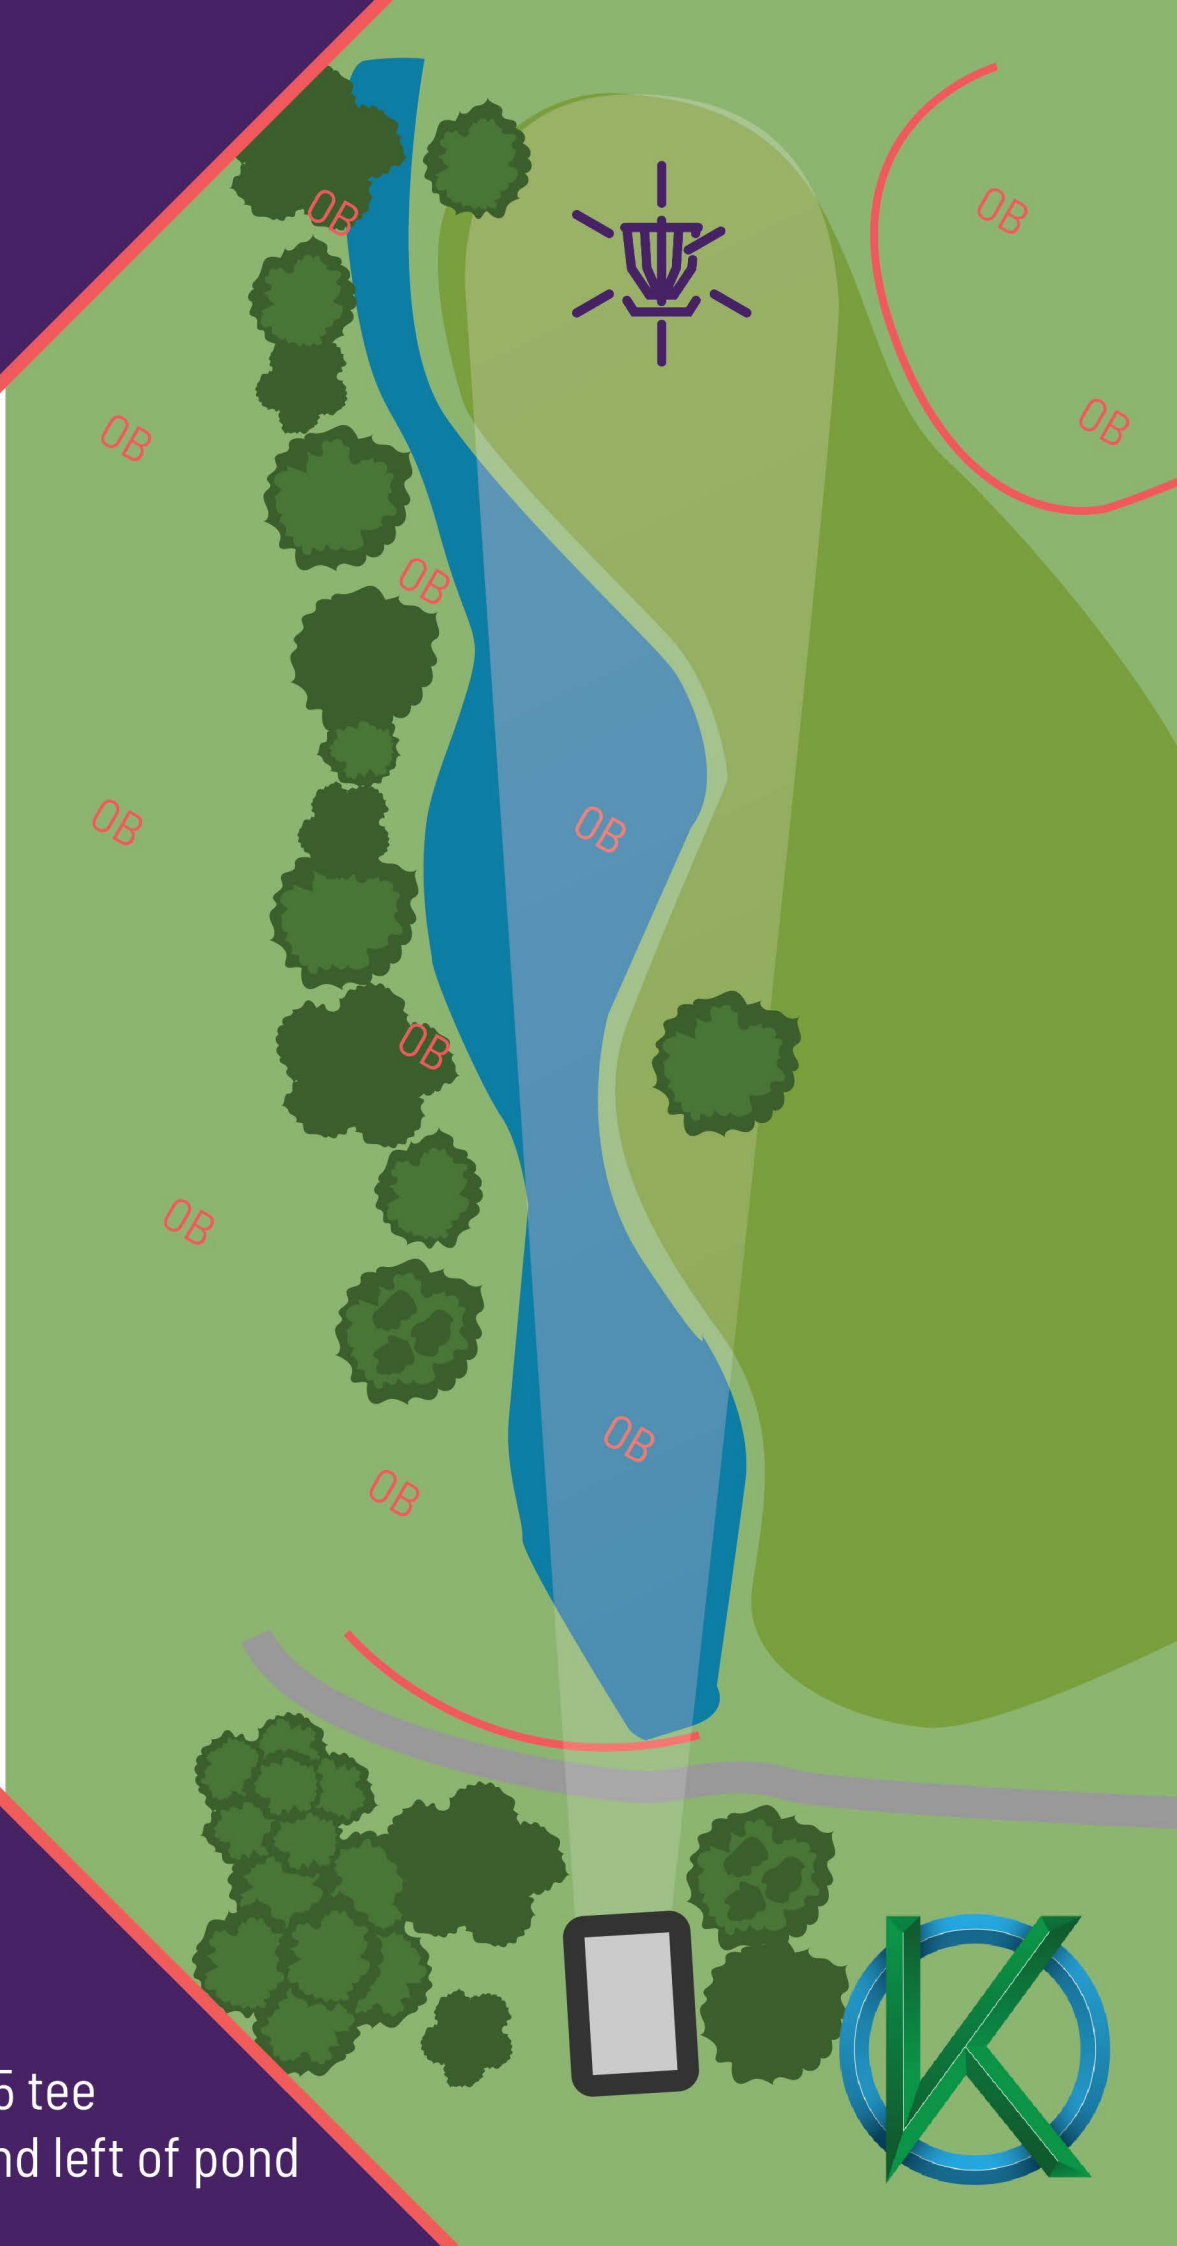

### INFO

- OB right and pond
- Caution: Be very careful while retrieving discs close to the lake

MPO

**13**

PAR  
**3**

**103**<sub>m</sub>  
**338**<sub>ft</sub>

**INFO**

- OB right near #15 tee
- OB left near #18 green and fairway

PDGA  
**EURO  
TOUR**

**MPO**  
**FPO**

**14**

PAR  
**3**

**96**<sub>m</sub>  
**315**<sub>ft</sub>

**INFO**

- OB right near #15 tee
- OB in all water and left of pond

PDGA  
**EURO  
TOUR**