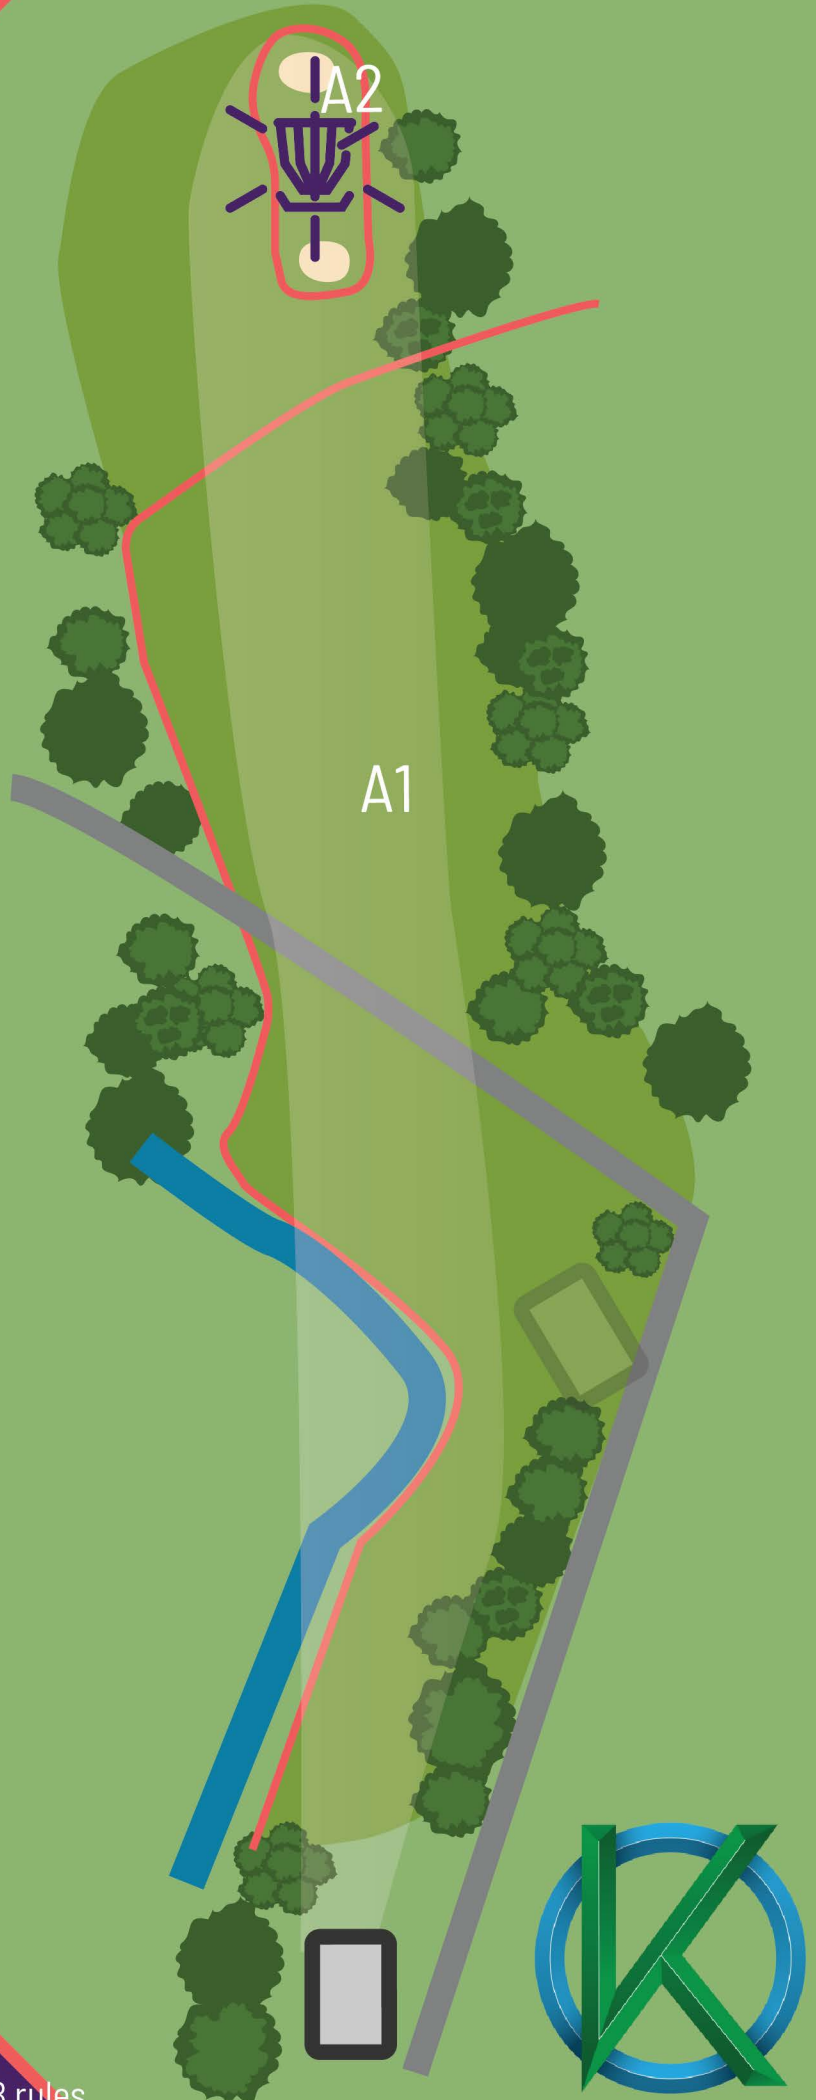

PDGA

EURO
TOUR

MPO

18

PAR

4

230_m

756_{ft}

INFO

- Island green: An initial throw beyond the inbounds fairway must come to rest on the Island Green. If the throw comes to rest OB, the next throw is from the end of the inbounds fairway with a penalty throw. All subsequent throws including throws from the Island Green itself use normal OB rules
- Hazard in bunkers