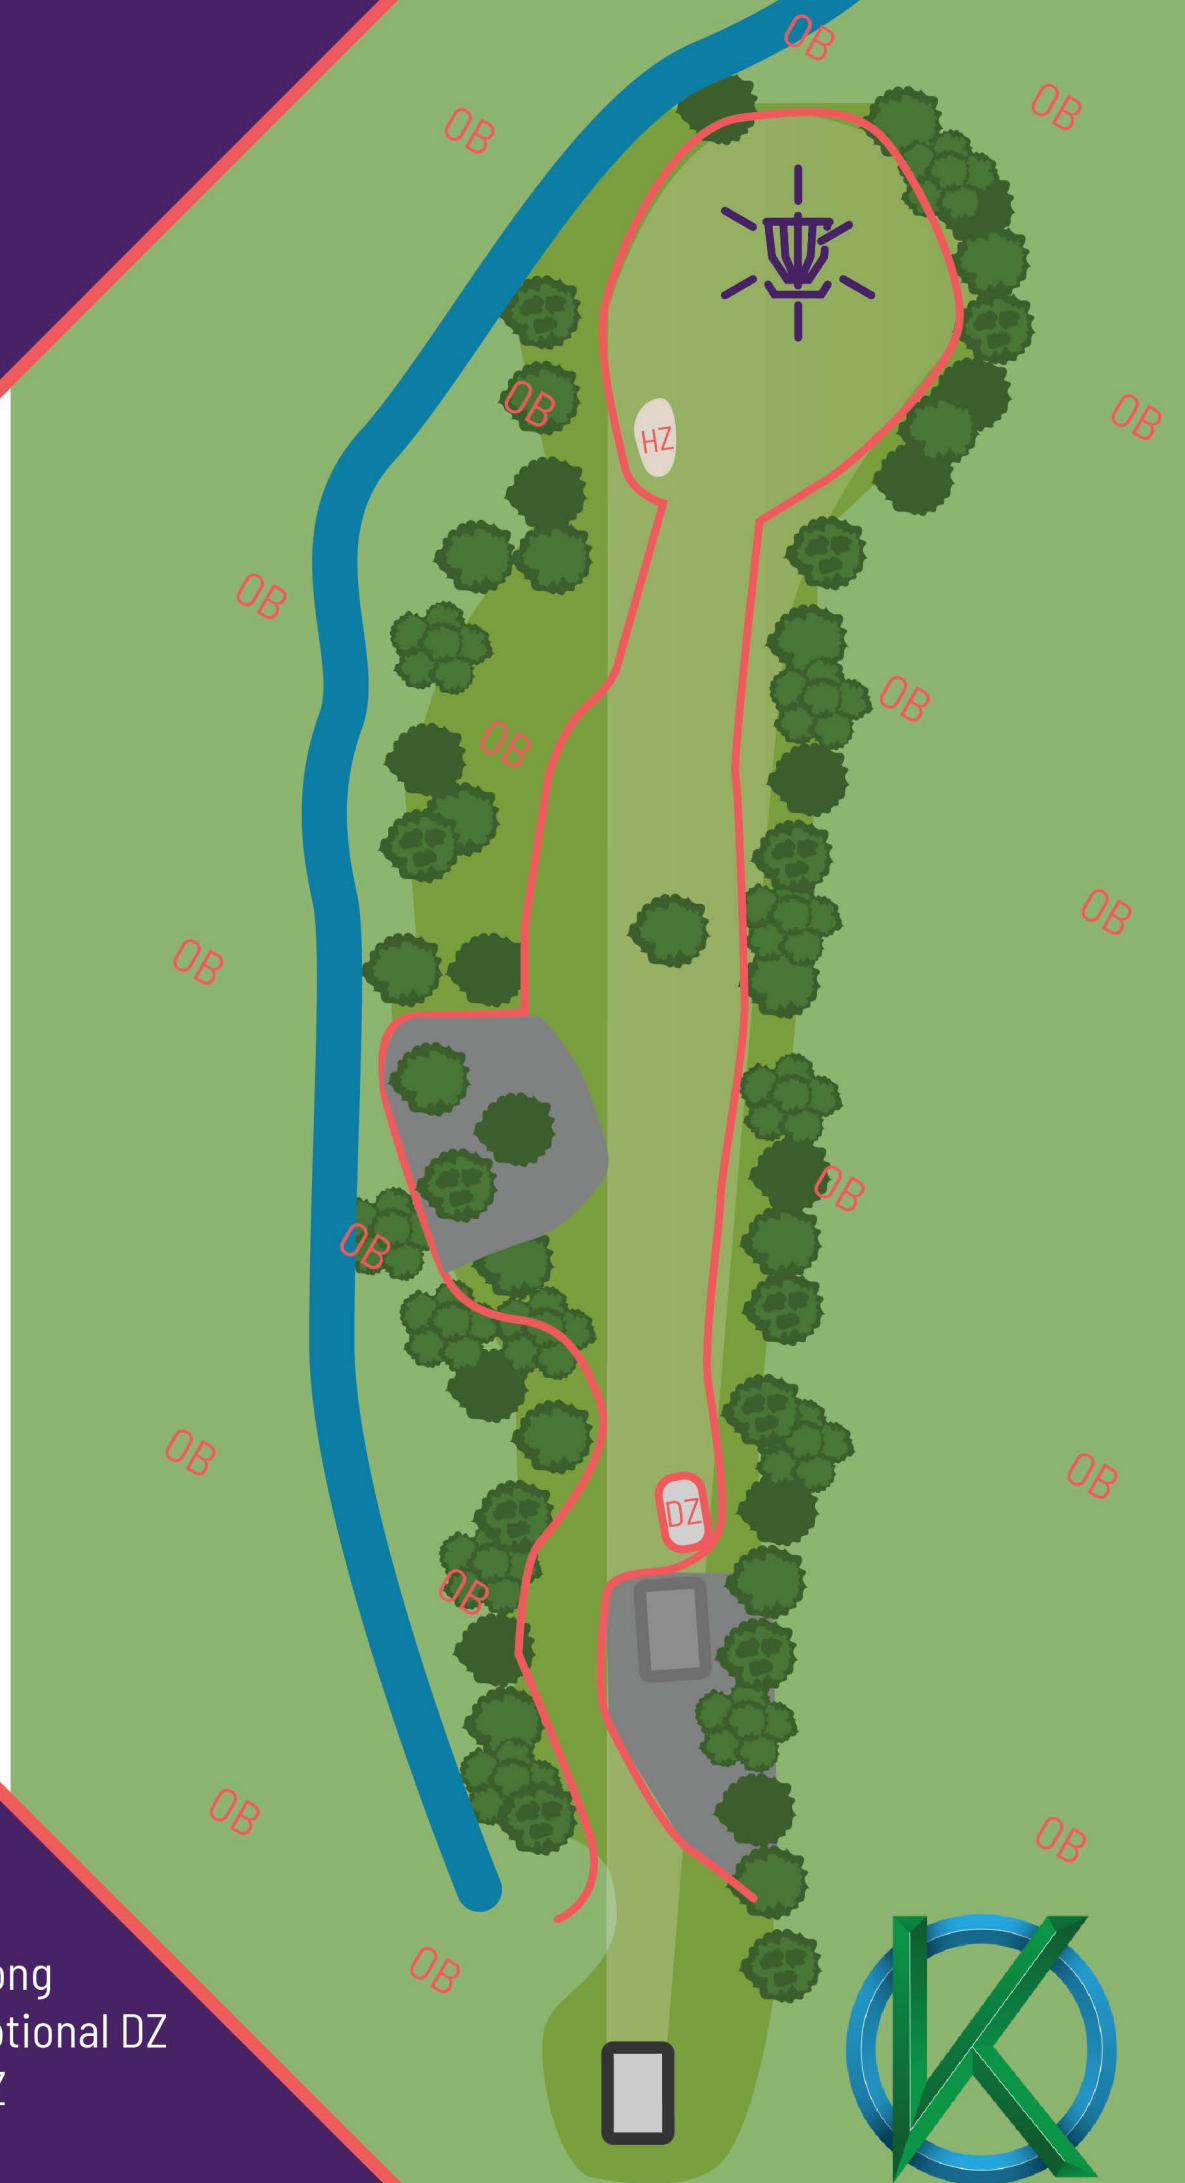

INFO

- OB left, right and long
- OB on tee shot - optional DZ
- Normal OB from DZ
- Hazard in bunker