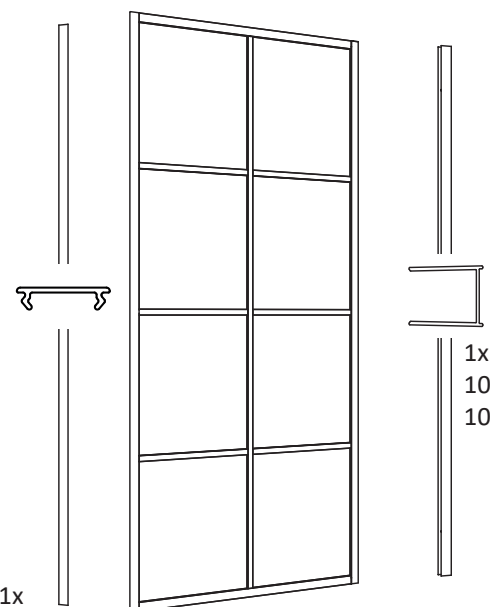

Vägg/Wall

1x
101862*
102553**

1x
102185+102186*
101580+101581**

3x/6x 3092 - 4,2x45

2x/4x/6x R000000157

2x/4x
R000000159*
R000000158**

1x
102053*
102584**

1x
101880*
102568**

! * svart/black
** vit/white

1x
101877*
102566**

2x
102205*
102589**

1x
101875*
102564**

1x
102203*
102587**

1x
102204*
102588**