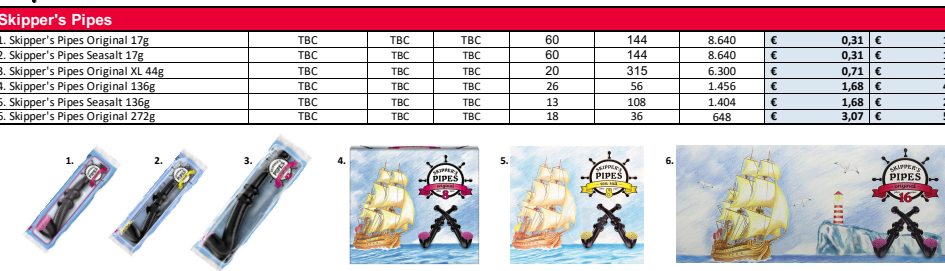

Skipper's Pipes										
1. Skipper's Pipes Original 17g	TBC	TBC	TBC	60	144	8.640	€	0,31	€	18,60
2. Skipper's Pipes Seasalt 17g	TBC	TBC	TBC	60	144	8.640	€	0,31	€	18,60
3. Skipper's Pipes Original XL 44g	TBC	TBC	TBC	20	315	6.300	€	0,71	€	14,20
4. Skipper's Pipes Original 136g	TBC	TBC	TBC	26	56	1.456	€	1,68	€	43,68
5. Skipper's Pipes Seasalt 136g	TBC	TBC	TBC	13	108	1.404	€	1,68	€	21,84
6. Skipper's Pipes Original 272g	TBC	TBC	TBC	18	36	648	€	3,07	€	55,26